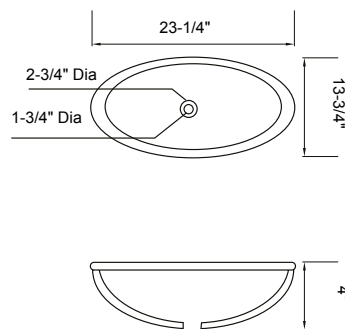

## Available Accessories:

- Drain

**Description:**

- Solid surface basin
- Glossy White
- No overflow
- Fits 18" & 22" deep vanities

**Available Accessories:**

- Drain

**Description:**

- Solid surface basin
- Glossy White
- No overflow
- Fits 18" & 22" deep vanities