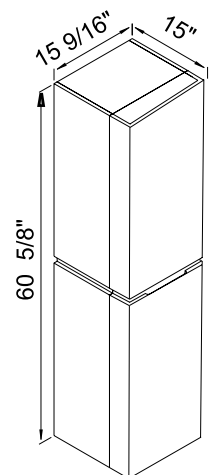

Features:

- Linen Cabinet features 2 fully adjustable soft-closing doors
- Full 15" depth for ample and functional storage space
- Allows easy storage of folded towels
- Cabinet doors with adjustable Clear tempered glass shelves and retainers for full visibility
- Total of 10 adjustable tempered glass shelves for space allocation customization
- Non-handed. Can be installed left or right hand
- Available finishes: • Walnut • Glossy White • Ash Grey • Whisper Grey • Studio Grey • **NEW** Sapphire • **NEW** Brandy