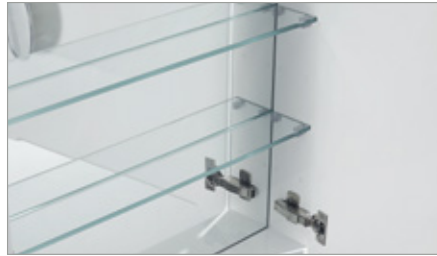

**CLEAR GLASS ADJUSTABLE SHELVES**

Clear glass shelves provide added visibility and can be adjusted to customize storage height.

**SOFT-CLOSE DOORS**

Unlike other brand cabinets, all Madeli cabinet doors are fitted with European soft-close hinges for smooth and slow-closing motion.