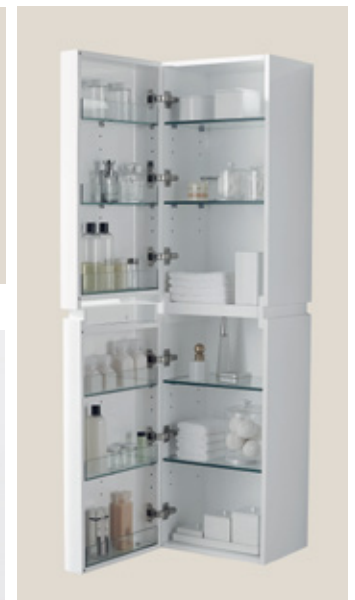

• Full 15" depth linen cabinet
• Adjustable shelves
• Clear glass retainers for visibility