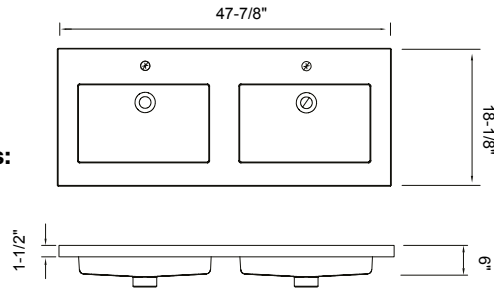

Top/basin models:

- No faucet hole
- Single faucet hole
- 8" widespread

Description:

- Solid surface
- Glossy White
- With overflow

Available Accessories:

- Drain