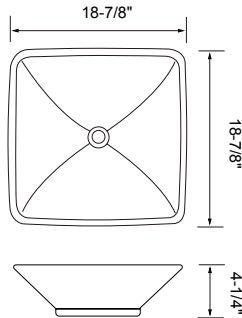

Available Accessories:

- Drain