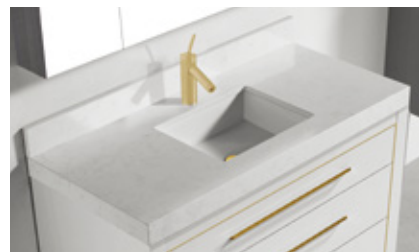

Shown with White Carrara 3"H Quartzstone top/basin

3"H Quartzstone Countertop options: