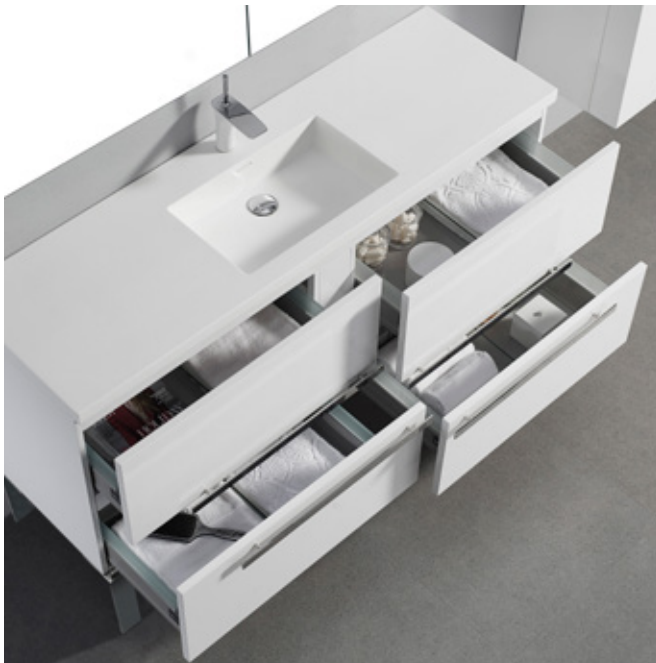

Shown with Glossy White X-Stone top/basin

- Four deep spacious drawers with glass side retainers for functional storage
- Full-extension European soft-close glides for full easy access
- Glass dividers to customize storage space
- Choice of feet designs and handles in Polished Chrome, Matte Black, Satin Brass, Polished Nickel or Brushed Nickel