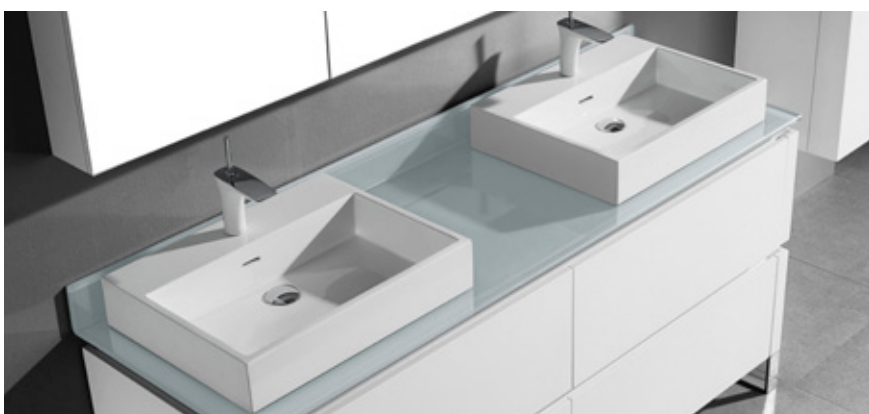

Shown in Glossy White with Winter White glass top and Ceramic basin-CB-6124