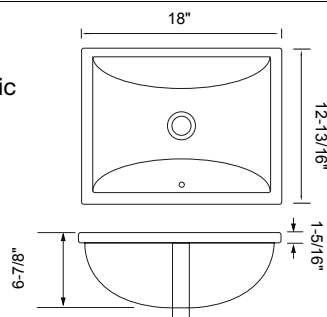

Available Accessories:

- Drain