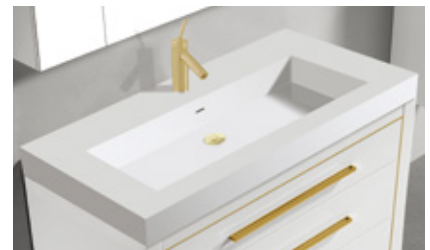

Shown with X-Stone Trough Sink in Glossy White **NEW**