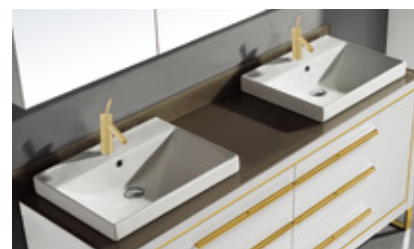

Shown in Matte White with Smoke Grey glass top (also available in Winter White) and Ceramic basin-CB-7124