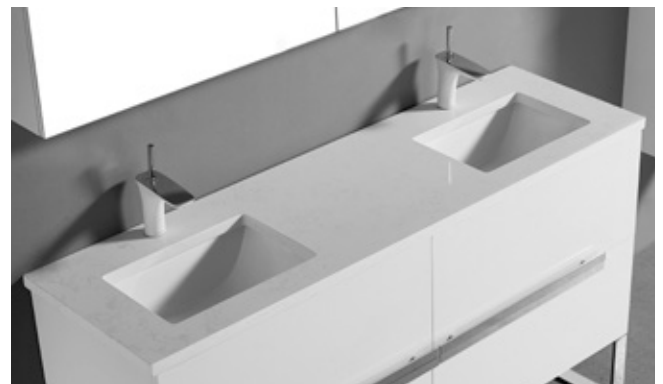

Shown with White Carrara 1-1/4"H Quartzstone top/basins

1-1/4"H Quartzstone Countertop options:

White Carrara   Soft Grey   White