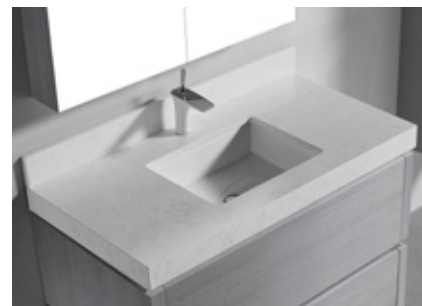

Shown with White Carrara 3"H Quartzstone

3"H Quartzstone Countertop options: