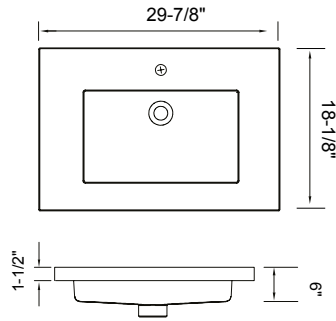

Top/basin models:

- No faucet hole
- Single faucet hole
- 8" widespread

Description:

- Solid surface
- Glossy White
- With overflow

Available Accessories:

- Drain