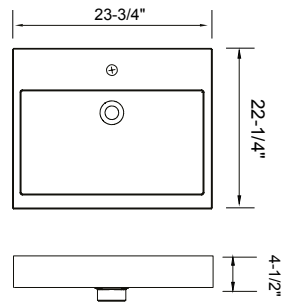

X-Stone Trough Sink:

- No faucet hole
- Single faucet hole
- 8" widespread

Description:

- Solid surface
- Glossy White
- With overflow

Available Accessories:

- Drain