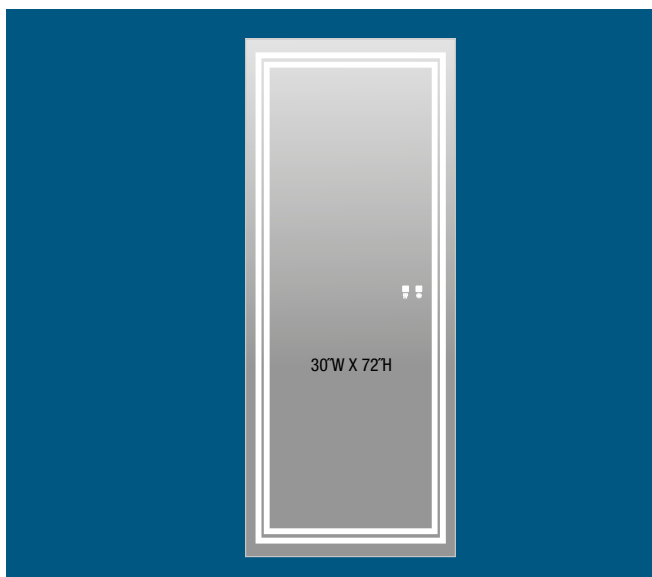

All **Slique™ mirrors** include the innovative **LumenTouch™** sensor switch, allowing you to easily dim or brighten from nightlight to ultra bright make-up applications with just a touch on the glass. Plus, a built-in defogger with its own independent on/off touch sensor means your mirror will always be moisture-free and crystal clear.

The Zen

The Zen Illuminated Dressing Slique™ Mirror greets you each morning with a sense of peaceful serenity. Designed with dual frosted light bands inset from the edge, it offers ideal front lighting for all tasks, while a soft luminous glow behind the mirror creates just the right ambiance and mood in the room.