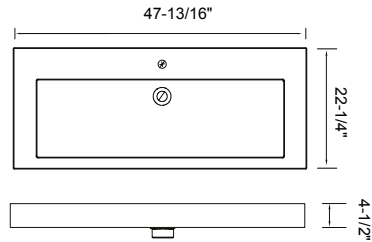

X-Stone Trough Sink:

- No faucet hole
- Single faucet hole
- 8" widespread

Description:

- Solid surface
- Glossy White
- With overflow

Available Accessories:

- Drain