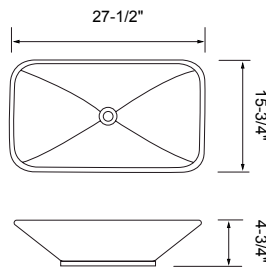

Available Accessories:

- Drain