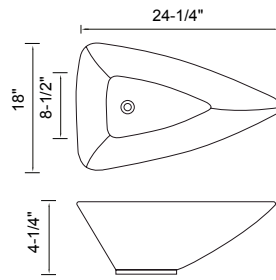

Ceramic Washbasins

Description:

- Above counter triangle shape ceramic basin
- White
- No overflow

Available Accessories:

- Drain