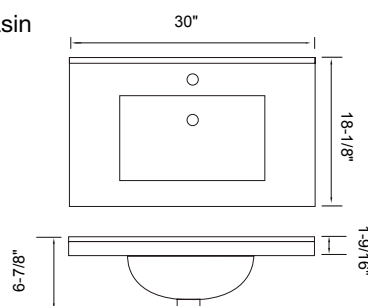

Available Accessories:

- Drain