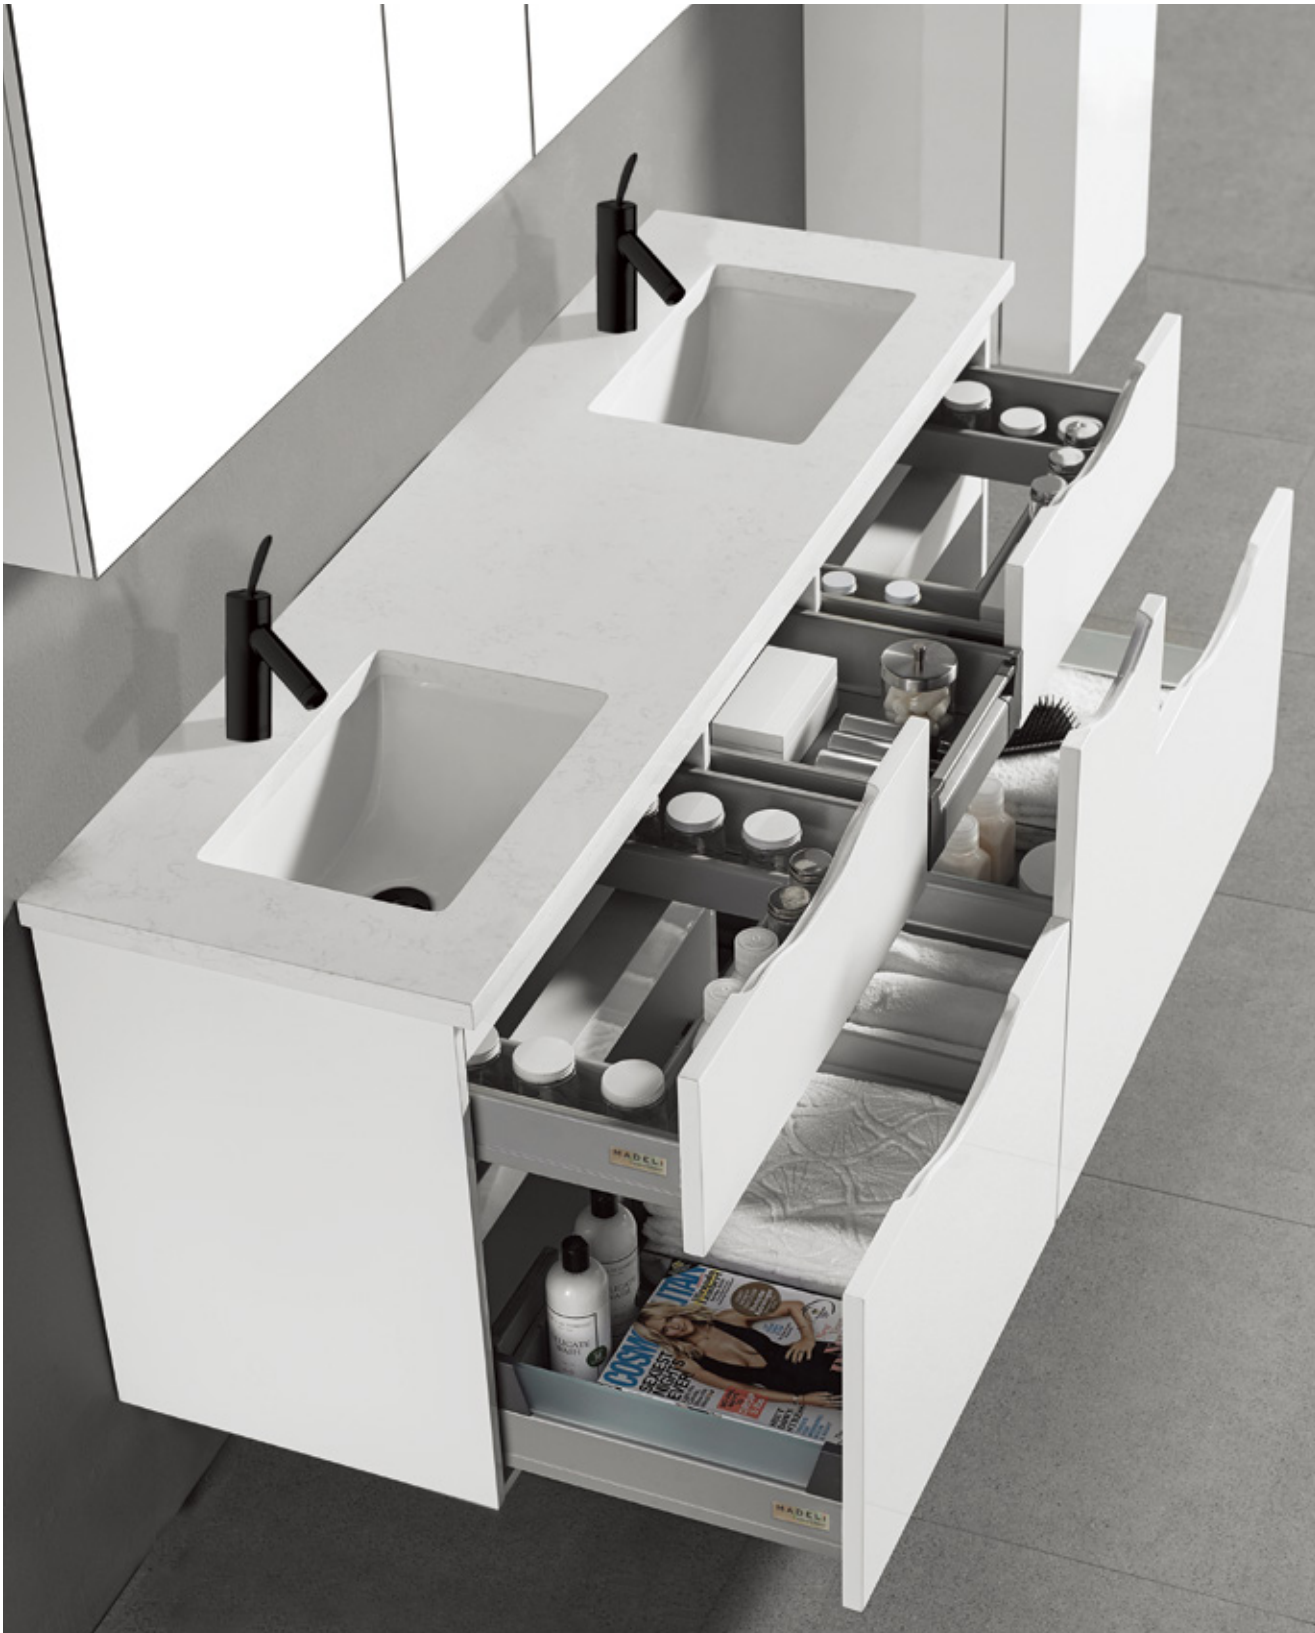

- Two standard height drawers
- Three deep bottom drawers with glass side retainers for functional storage
- One interior drawer
- Glass dividers to customize storage space
- Soft-close and full-extension European glides for full easy access