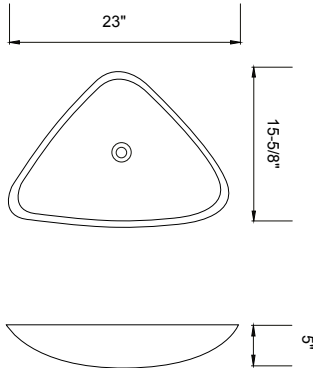

## Available Accessories:

- Drain

**Description:**

- Solid surface basin
- Glossy White
- No overflow
- Fits 18" & 22" deep vanities

**Available Accessories:**

- Drain

**Description:**

- Solid surface basin
- Glossy White
- No overflow
- Fits 18" & 22" deep vanities