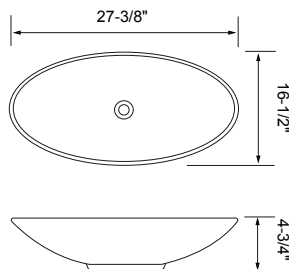

Available Accessories:

- Drain