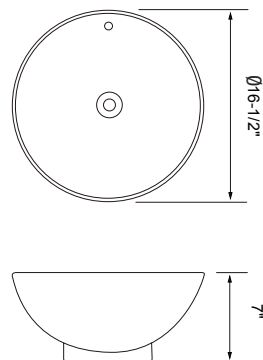

Available Accessories:

- Drain