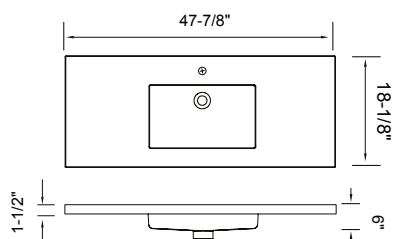

Available Accessories:

- Drain