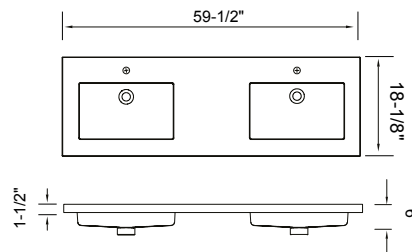

Available Accessories:

- Drain