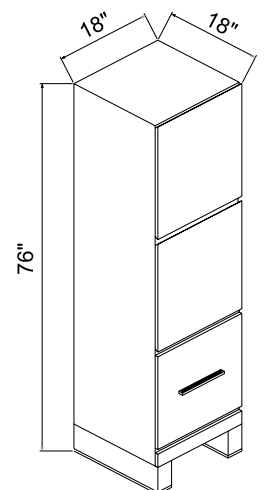

Features:

- Free Standing Linen Cabinet features 2 soft-closing doors, 1 bottom drawer and 2 interior drawers.
- Full 18" depth for ample and functional storage space
- Top cabinet with 2 matching color wooden adjustable shelves for space allocation
- Center cabinet includes a pull-out interior drawer with full extension soft closing glides with adjustable wooden shelves for space allocation customization
- Bottom drawer features a fully adjustable drawer with an interior pull-out drawer with full extension soft closing glides
- Allows easy storage of folded towels
- Available finishes: ● Walnut ● Glossy White ● Ash Grey
- Available with right or left hinged doors
- Handle and Leg Plates available in: ● Polished Chrome ● Brushed Nickel ● Polished Nickel
  ● Satin Brass ● Matte Black
- Shipped with Polished Chrome hardware - other finishes shipped separately for field installation