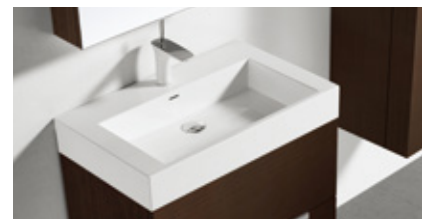

24"/30" White Ceramic basin
CB-6124/30-WH