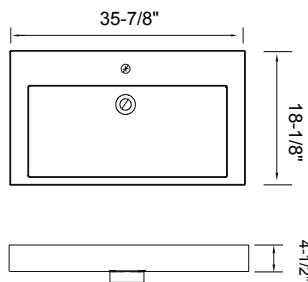

Available Accessories:

- Drain