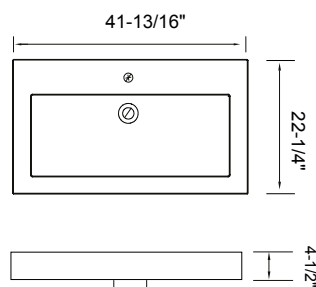

Available Accessories:

- Drain