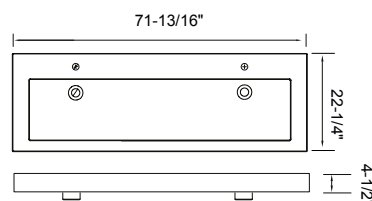

# X-Stone™ Backsplashes

X-Stone™ backsplashes are available in all Madeli bath furniture sizes and fit all X-Stone™ countertops.

| 18" COLLECTIONS |          |
|-----------------|----------|
| SIZES           |          |
| 19-7/8"         | x 3-1/2" |
| 23-7/8"         | x 3-1/2" |
| 29-7/8"         | x 3-1/2" |
| 35-7/8"         | x 3-1/2" |
| 41-7/8"         | x 3-1/2" |
| 47-7/8"         | x 3-1/2" |
| 59-1/2"         | x 3-1/2" |
| 71-3/8"         | x 3-1/2" |