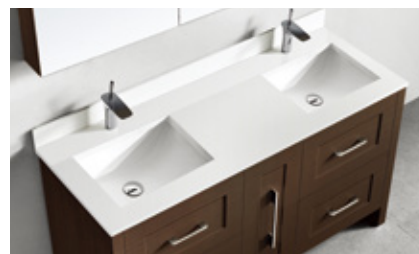

Shown with 3/4"H White Quartzstone

3/4"H Quartzstone Countertop options: