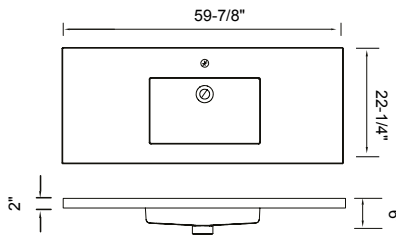

Available Accessories:

- Drain