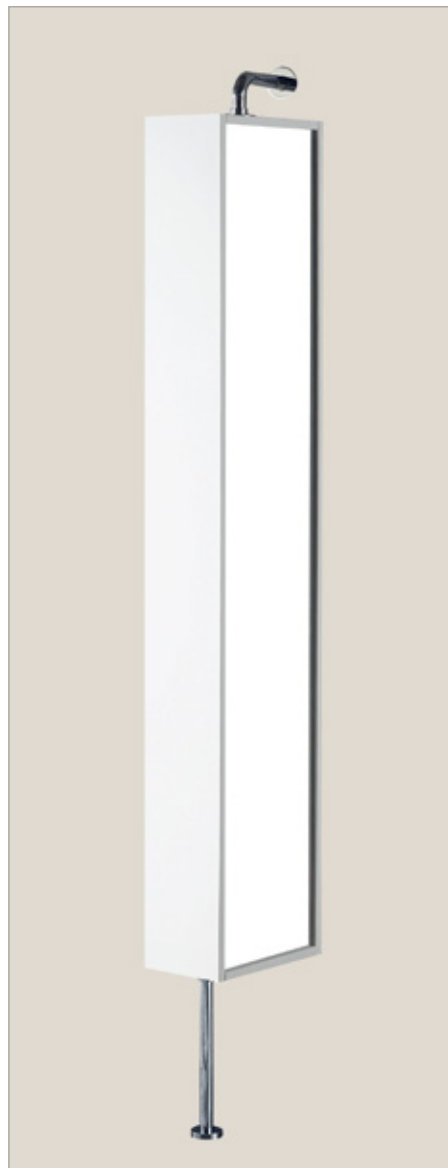

Rotating 7

Free Standing

Side

Features:

- Rotating Tall Cabinet with dressing mirror in front
- Six shelves with retainer rods
- Attaches to wall and floor
- Available finishes: • Walnut • Glossy White • Ash Grey
- Hardware in Polished Chrome