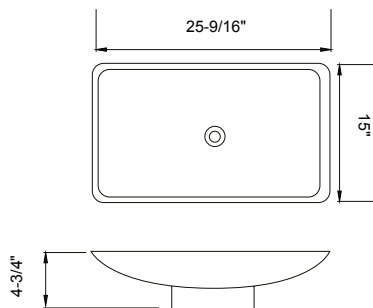

**Available Accessories:**

- Drain

**Description:**

- Solid surface basin
- Glossy White
- No overflow
- Fits 18" & 22" deep vanities

**Available Accessories:**

- Drain