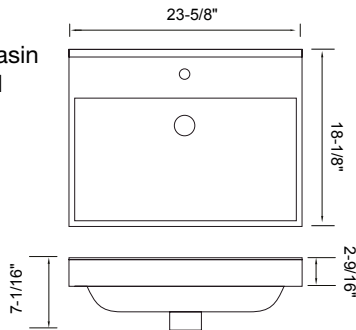

Available Accessories:

- Drain