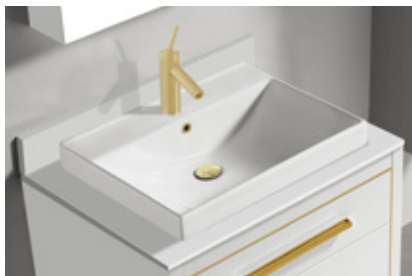

Estate 30" in Brandy • S-Feet, Handles and Inlay in Satin Brass • X-Stone Trough sink in Glossy White

Shown with Winter White glass top and Ceramic basin CB-6124

Glass color options:

Smoke Grey

Winter White