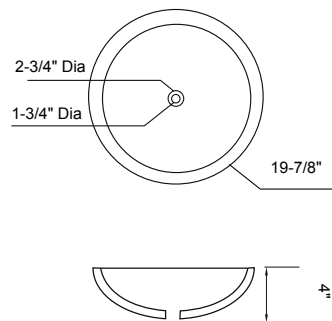

Available Accessories:

- Drain