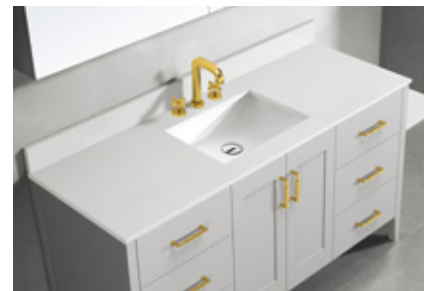

Shown with 3/4"H White Quartzstone top

3/4"H Quartzstone top options: