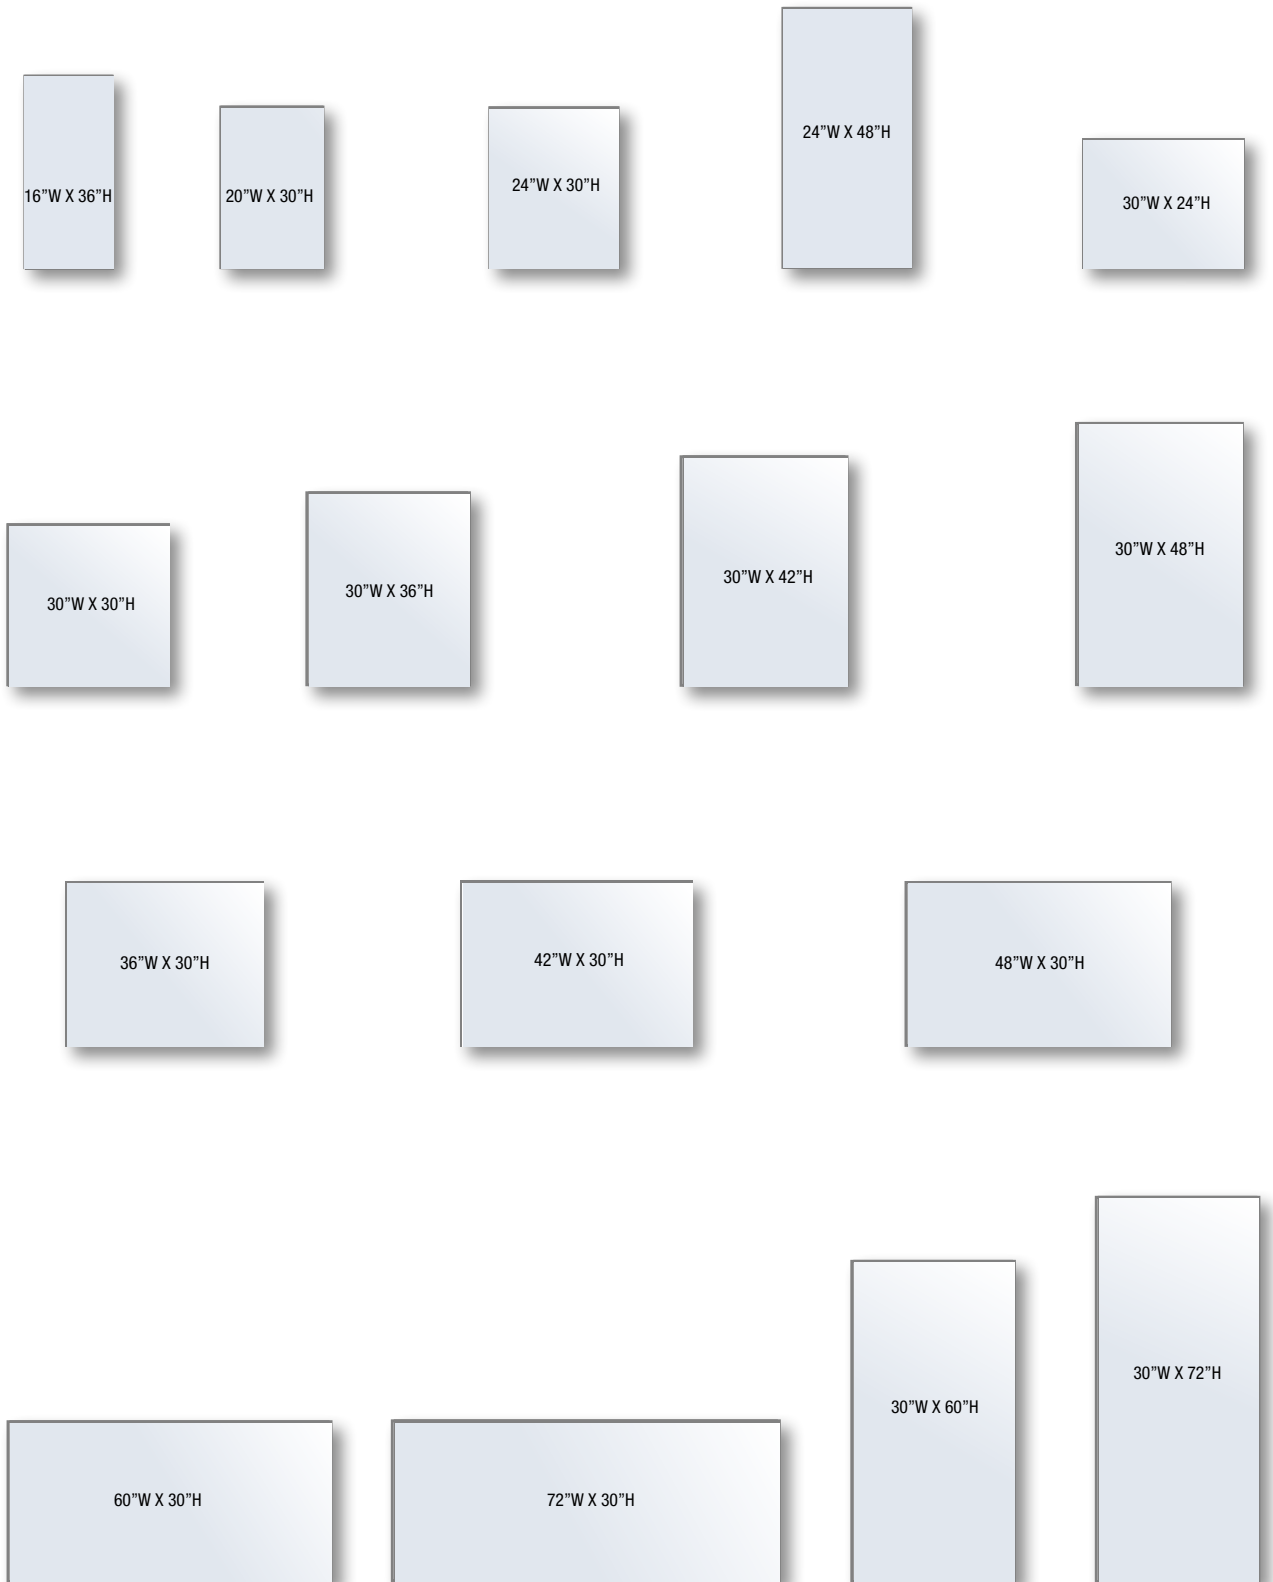

The Vetro Collection

Mirrors can be hung in long or short direction for 17 different configurations.