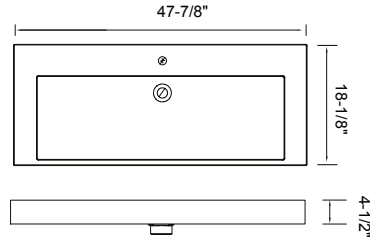

X-Stone Trough Sink:

- No faucet hole
- Single faucet hole
- 8" widespread

Description:

- Solid surface
- Glossy White
- With overflow

Available Accessories:

- Drain