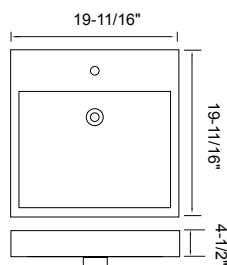

Available Accessories:

- Drain