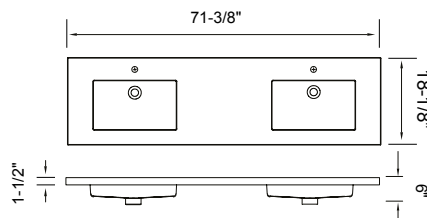

Available Accessories:

- Drain