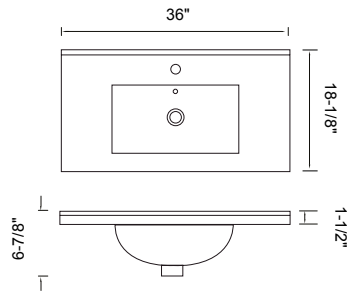

Ceramic Washbasins

Description:

- Semi-recess rectangular ceramic basin
- Single faucet hole or 8" widespread
- With overflow
- White

Available Accessories:

- Drain