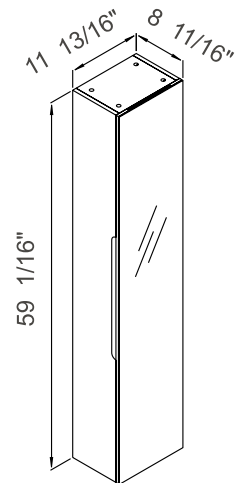

Features:

- Wall Hung Linen Cabinet
- Plain mirror
- 3 adjustable wood shelves
- Non-handed
- Available finishes: • Walnut • Glossy • White • Ash Grey • Whisper Grey