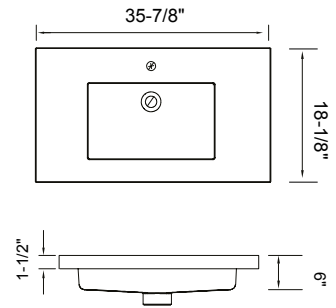

Available Accessories:

- Drain