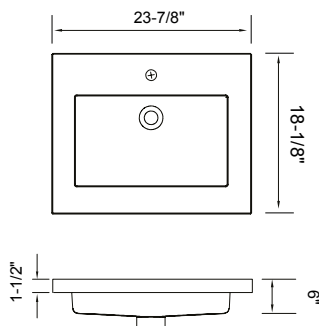

Available Accessories:

- Drain