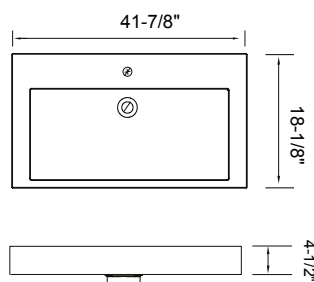

Available Accessories:

- Drain