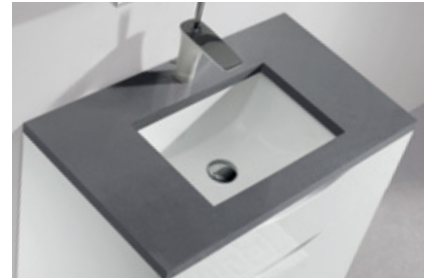

BASIN OPTIONS

36"/42" Quartzstone 1-1/4"H top

1-1/4"H Quartzstone Countertop options: