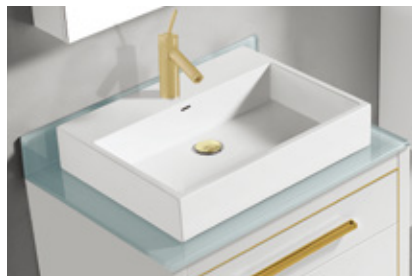

Shown with Winter White glass top and Ceramic basin CB-6124

Glass color options: