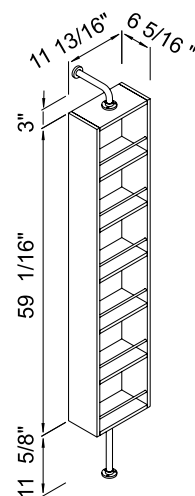

Rotating 7

Free Standing

Features:

- Rotating Tall Cabinet with dressing mirror in front
- Six shelves with retainer rods
- Attaches to wall and floor
- Available finishes: • Walnut • Glossy White • Ash Grey
- Hardware in Polished Chrome