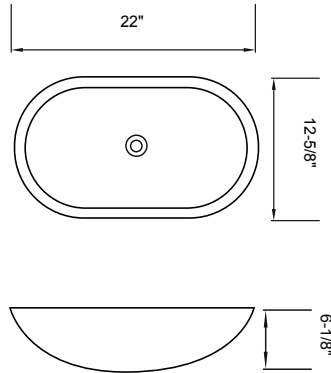

X-Stone Vessel

Description:

- Solid surface basin
- Glossy White
- No overflow
- Fits 18" & 22" deep vanities

Available Accessories:

- Drain