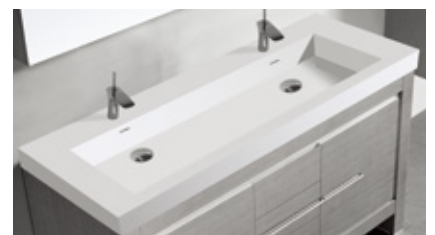

Shown with X-Stone Trough sink in Glossy White **NEW**