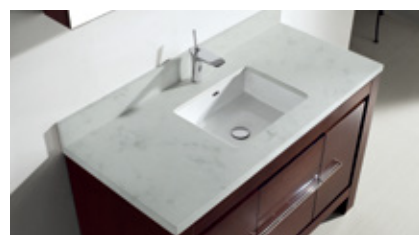

Shown with 3/4" White Carrara Quartzstone countertop

3/4"H Quartzstone Countertop options: