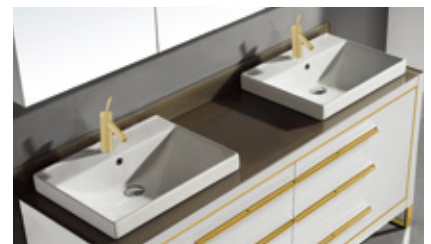

Shown in Matte White with Smoke Grey glass top and Ceramic basin-CB-7124

Glass color options: