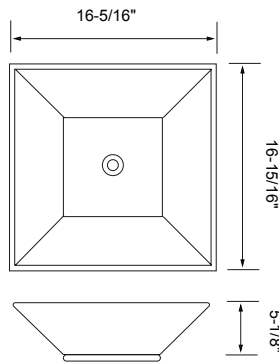

Available Accessories:

- Drain