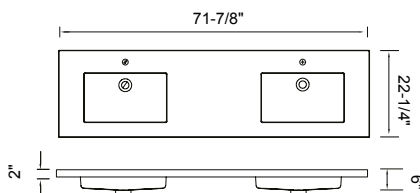

Available Accessories:

- Drain