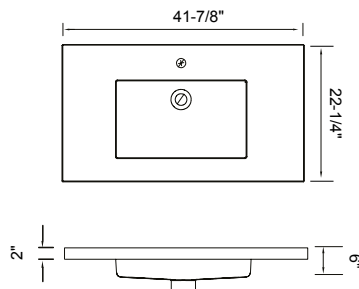

Available Accessories:

- Drain