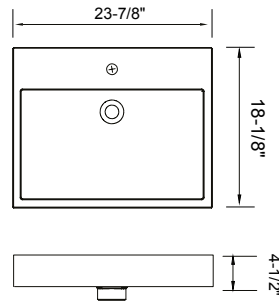

X-Stone Trough Sink:

- No faucet hole
- Single faucet hole
- 8" widespread

Description:

- Solid surface
- Glossy White
- With overflow

Available Accessories:

- Drain