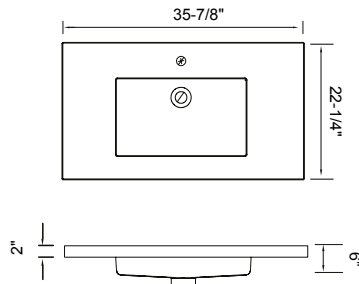

Available Accessories:

- Drain