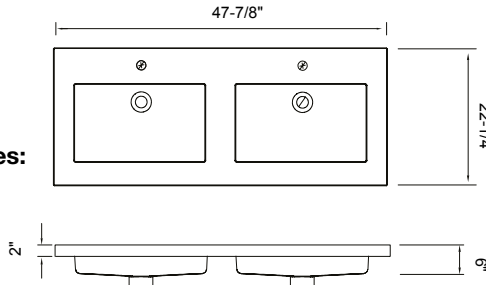

Top/basin models:

- No faucet hole
- Single faucet hole
- 8" widespread

Description:

- Solid surface
- Glossy White
- With overflow

Available Accessories:

- Drain