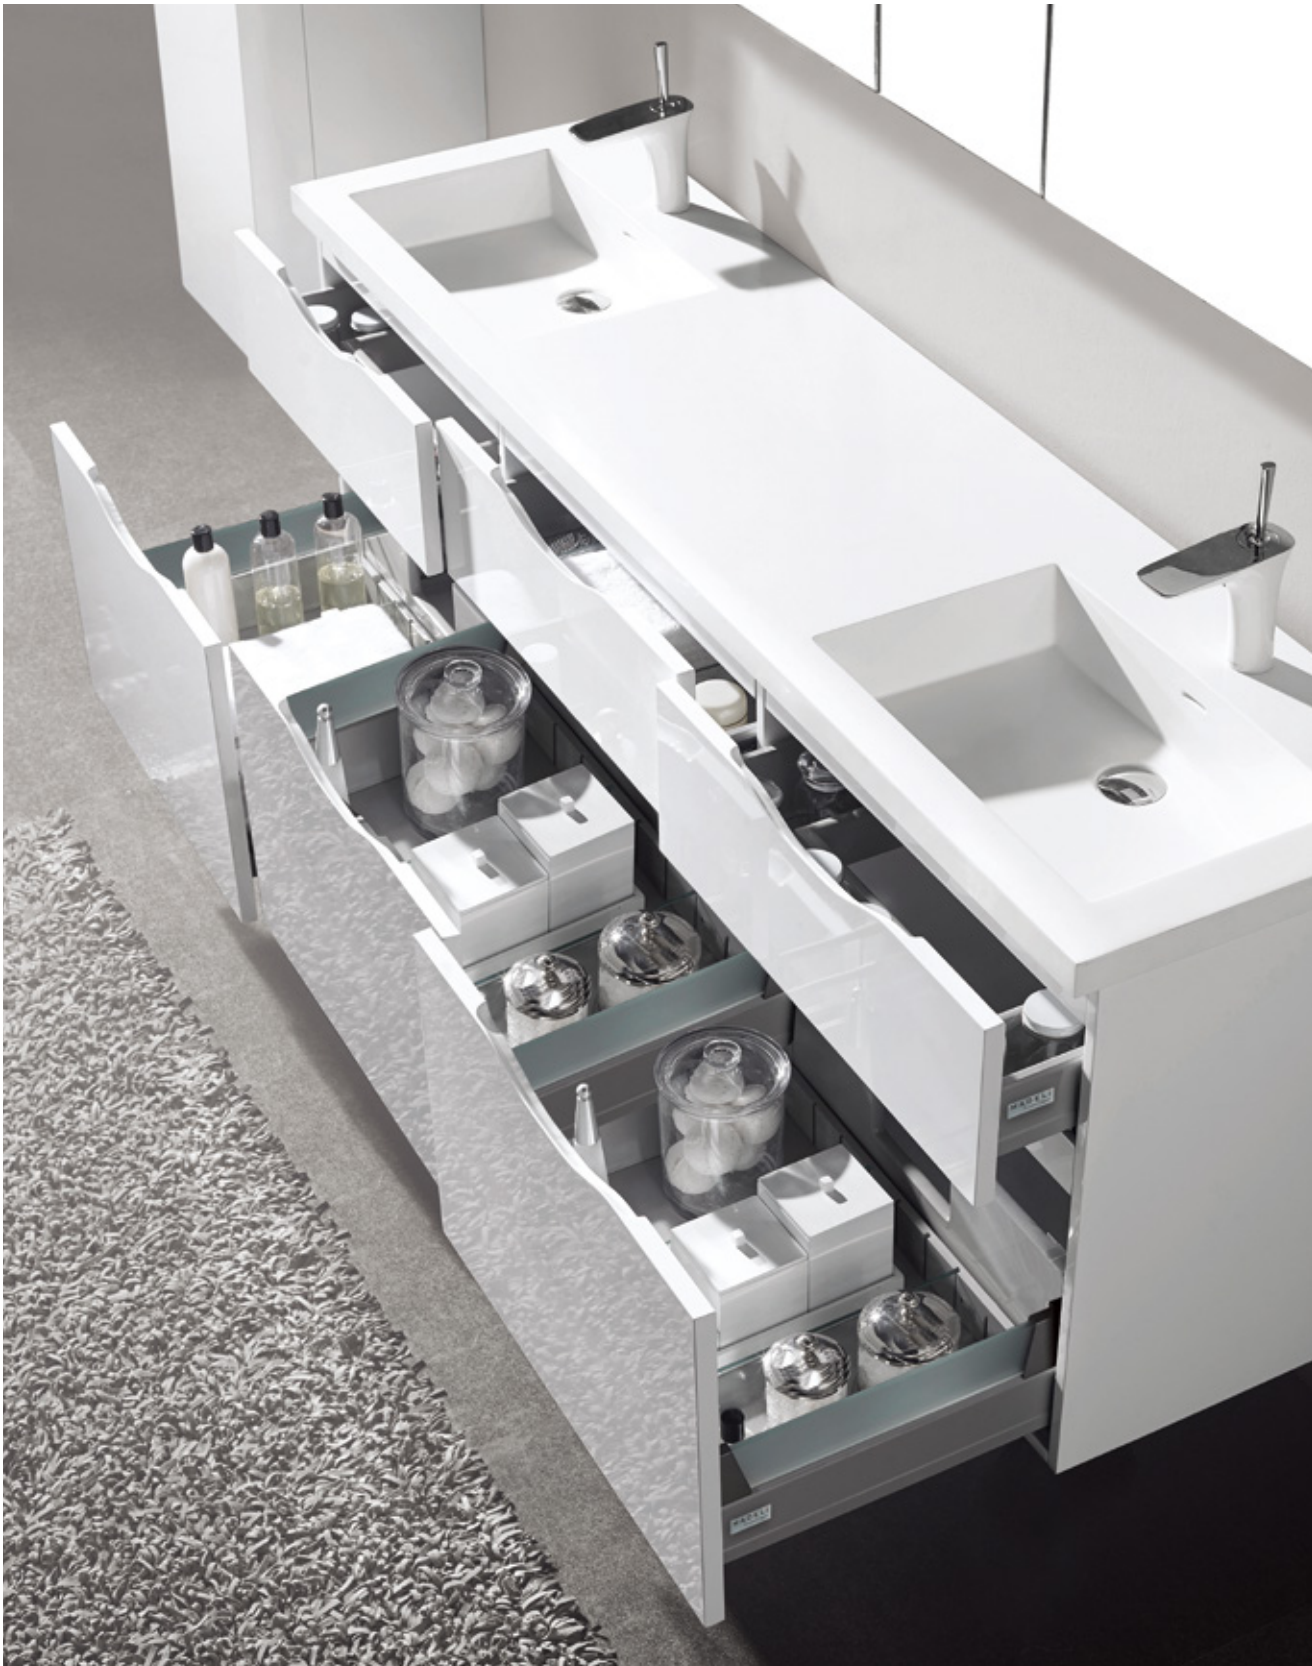

- Three standard height drawers
- Three deep bottom drawers with glass side retainers for functional storage
- Glass dividers to customize storage space
- Soft-close and full-extension European glides for full easy access