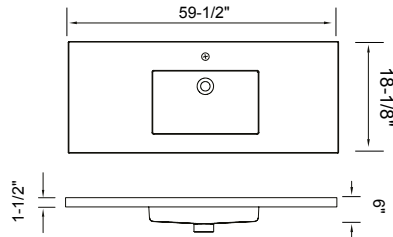

Available Accessories:

- Drain