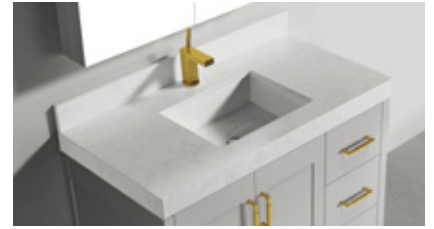

Shown with White Carrara 3"H Quartzstone top/basin

3"H Quartzstone Countertop options: