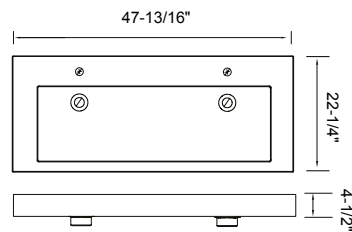

Available Accessories:

- Drain