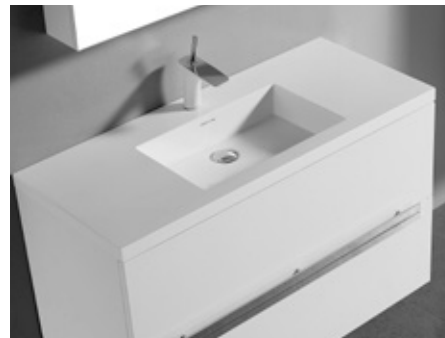

Shown with Glossy White X-Stone top/basin