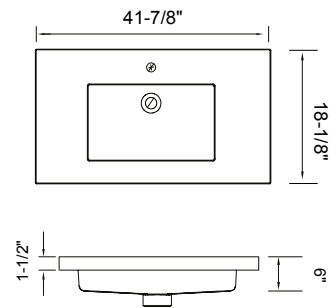

Available Accessories:

- Drain