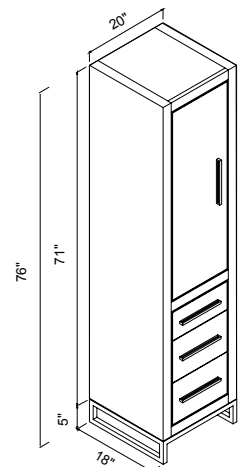

Features:

- Free standing Linen Cabinet features 1 soft-closing door, 3 bottom drawers and 1 interior drawer.
- Full 18" depth for ample and functional storage space.
- Top cabinet with 2 matching color wooden adjustable shelves for space allocation customization.
- Top cabinet includes a pull-out interior drawer with full extension soft closing glides
- Allows easy storage of folded towels.
- Available left or right hand
- Available finishes: Brandy (BR) **NEW**, Matte White (MW), Studio Grey (TG) **NEW**, and Sapphire (SA) **NEW**
- Handles/Feet Available in Polished Chrome, Brushed Nickel, Matte Black, Satin Brass and Polished Nickel (H99960-238-XX) 4 units
- Cabinet shipped assembled
- Feet/Bases shipped separately