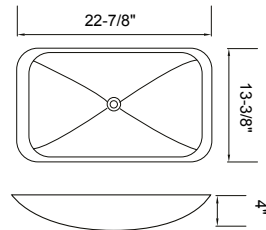

Available Accessories:

- Drain