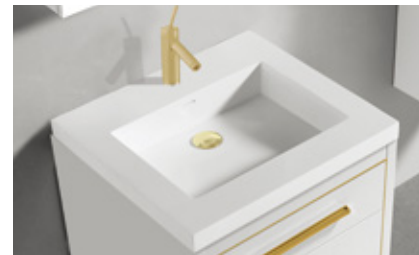

Shown with Glossy White X-Stone top/basin