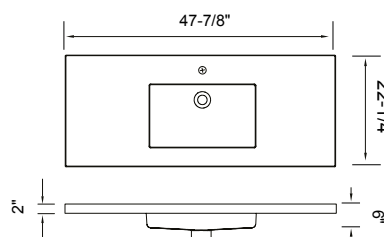

Available Accessories:

- Drain