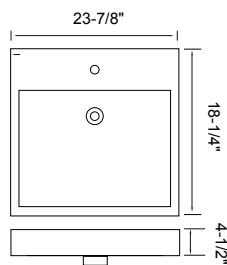

Available Accessories:

- Drain