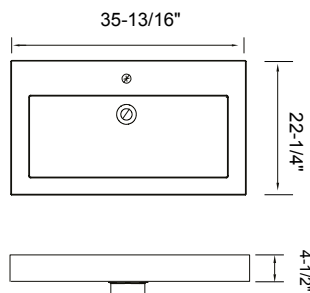

Available Accessories:

- Drain