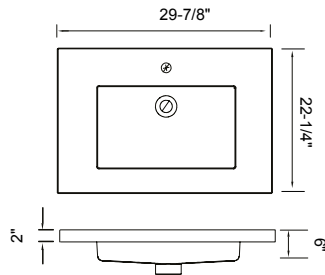

Top/basin models:

- No faucet hole
- Single faucet hole
- 8" widespread

Description:

- Solid surface
- Glossy White
- With overflow

Available Accessories:

- Drain