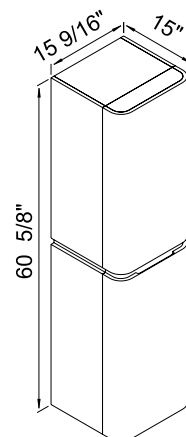

Features:

- Linen Cabinet features 2 fully adjustable soft-closing doors
- Full 15" depth for ample and functional storage space
- Allows easy storage of folded towels
- Cabinet doors with adjustable Clear tempered glass shelves and retainers for full visibility
- Total of 10 adjustable tempered glass shelves for space allocation customization
- Non-handed. Can be installed left or right hand **NEW**
- Available finishes: ● Glossy White ● Silk ● Studio Grey