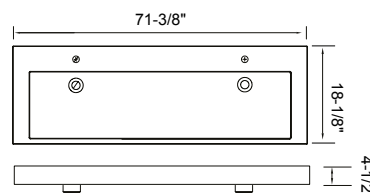

Available Accessories:

- Drain