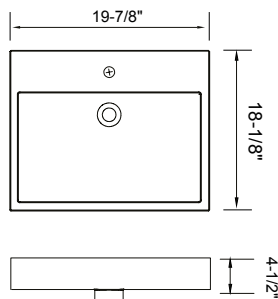

Available Accessories:

- Drain