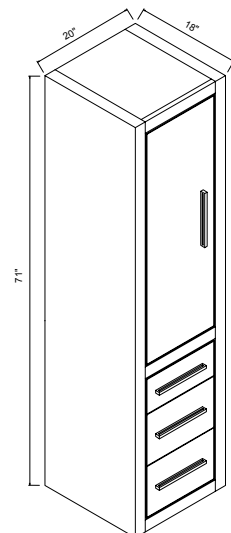

Features:

- Wall hung Linen Cabinet features 1 soft-closing door, 3 bottom drawers and 1 interior drawer.
- Full 18" depth for ample and functional storage space.
- Top cabinet with 2 matching color wooden adjustable shelves for space allocation customization.
- Top cabinet includes a pull-out interior drawer with full extension soft closing glides
- Allows easy storage of folded towels.
- Available left or right hand **NEW**
- Available finishes: Brandy (BR), Matte White (MW), Studio Grey (TG), and Sapphire (SA) **NEW** **NEW**
- Handles: Available in Polished Chrome, Brushed Nickel, Matte Black, Satin Brass and Polished Nickel (H99960-238-XX) 4 units
- Shipped assembled