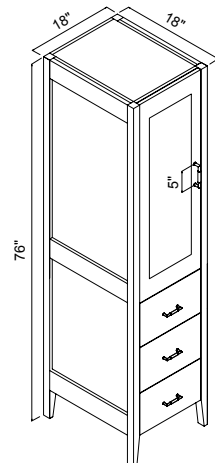

## Features:

- Free Standing Linen Cabinet features 1 soft-closing door, 3 bottom drawers and 1 interior drawer.
- Full 18" depth for ample and functional storage space.
- Top cabinet with 2 matching color wooden adjustable shelves for space allocation customization.
- Top cabinet includes a pull-out interior drawer with full extension soft closing glides and adjustable wooden shelves for space allocation customization.
- Allows easy storage of folded towels.
- Available left or right hand.
- Available finishes: Brandy (BR) **NEW**, Matte White (MW) and Studio Grey (TG) **NEW**
- Includes 4 Handles (H710-XX) (Except NP = No Pulls)
- Available (predrilled) with no handles - 5" center-to-center holes for 5" handles