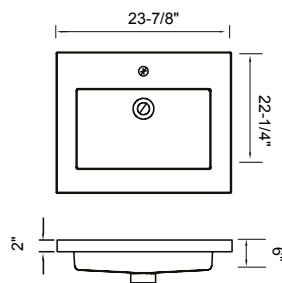

Available Accessories:

- Drain