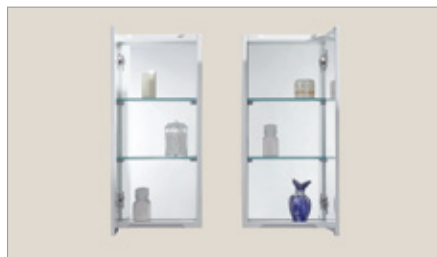

NON-HANDED FRENCH CLEAT INSTALLATION

French cleat installation allows all medicine cabinets to be positioned right-hand or left-hand. No door removal and re-installation needed. Just a simple flip!