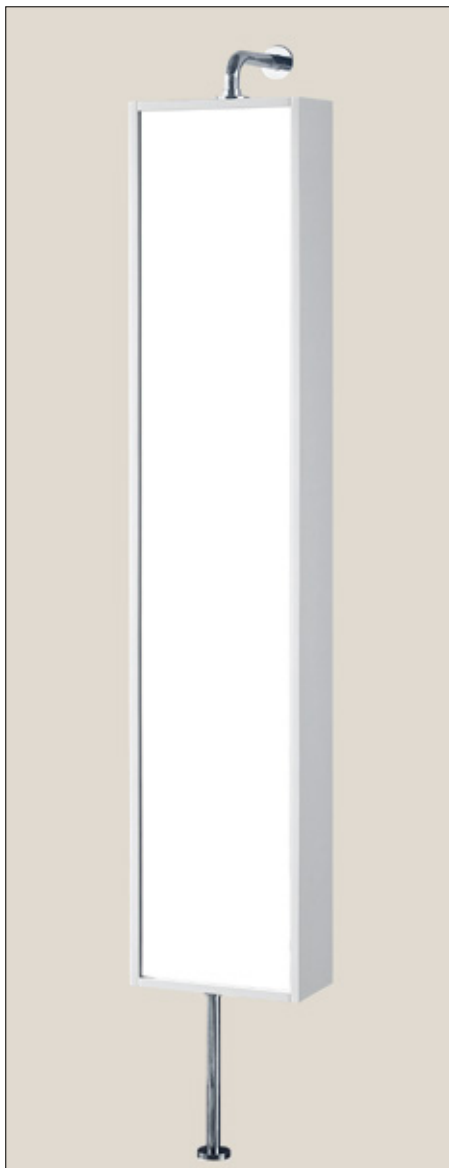

Rotating 7

Free Standing

Front