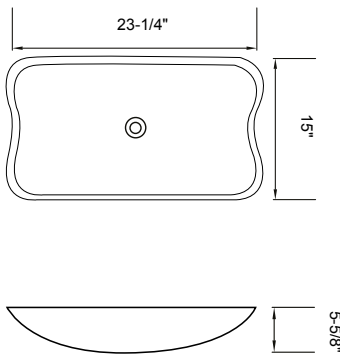

Available Accessories:

- Drain