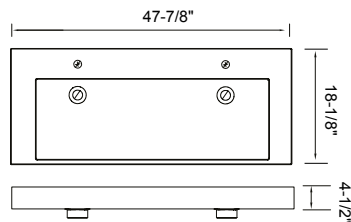

Available Accessories:

- Drain