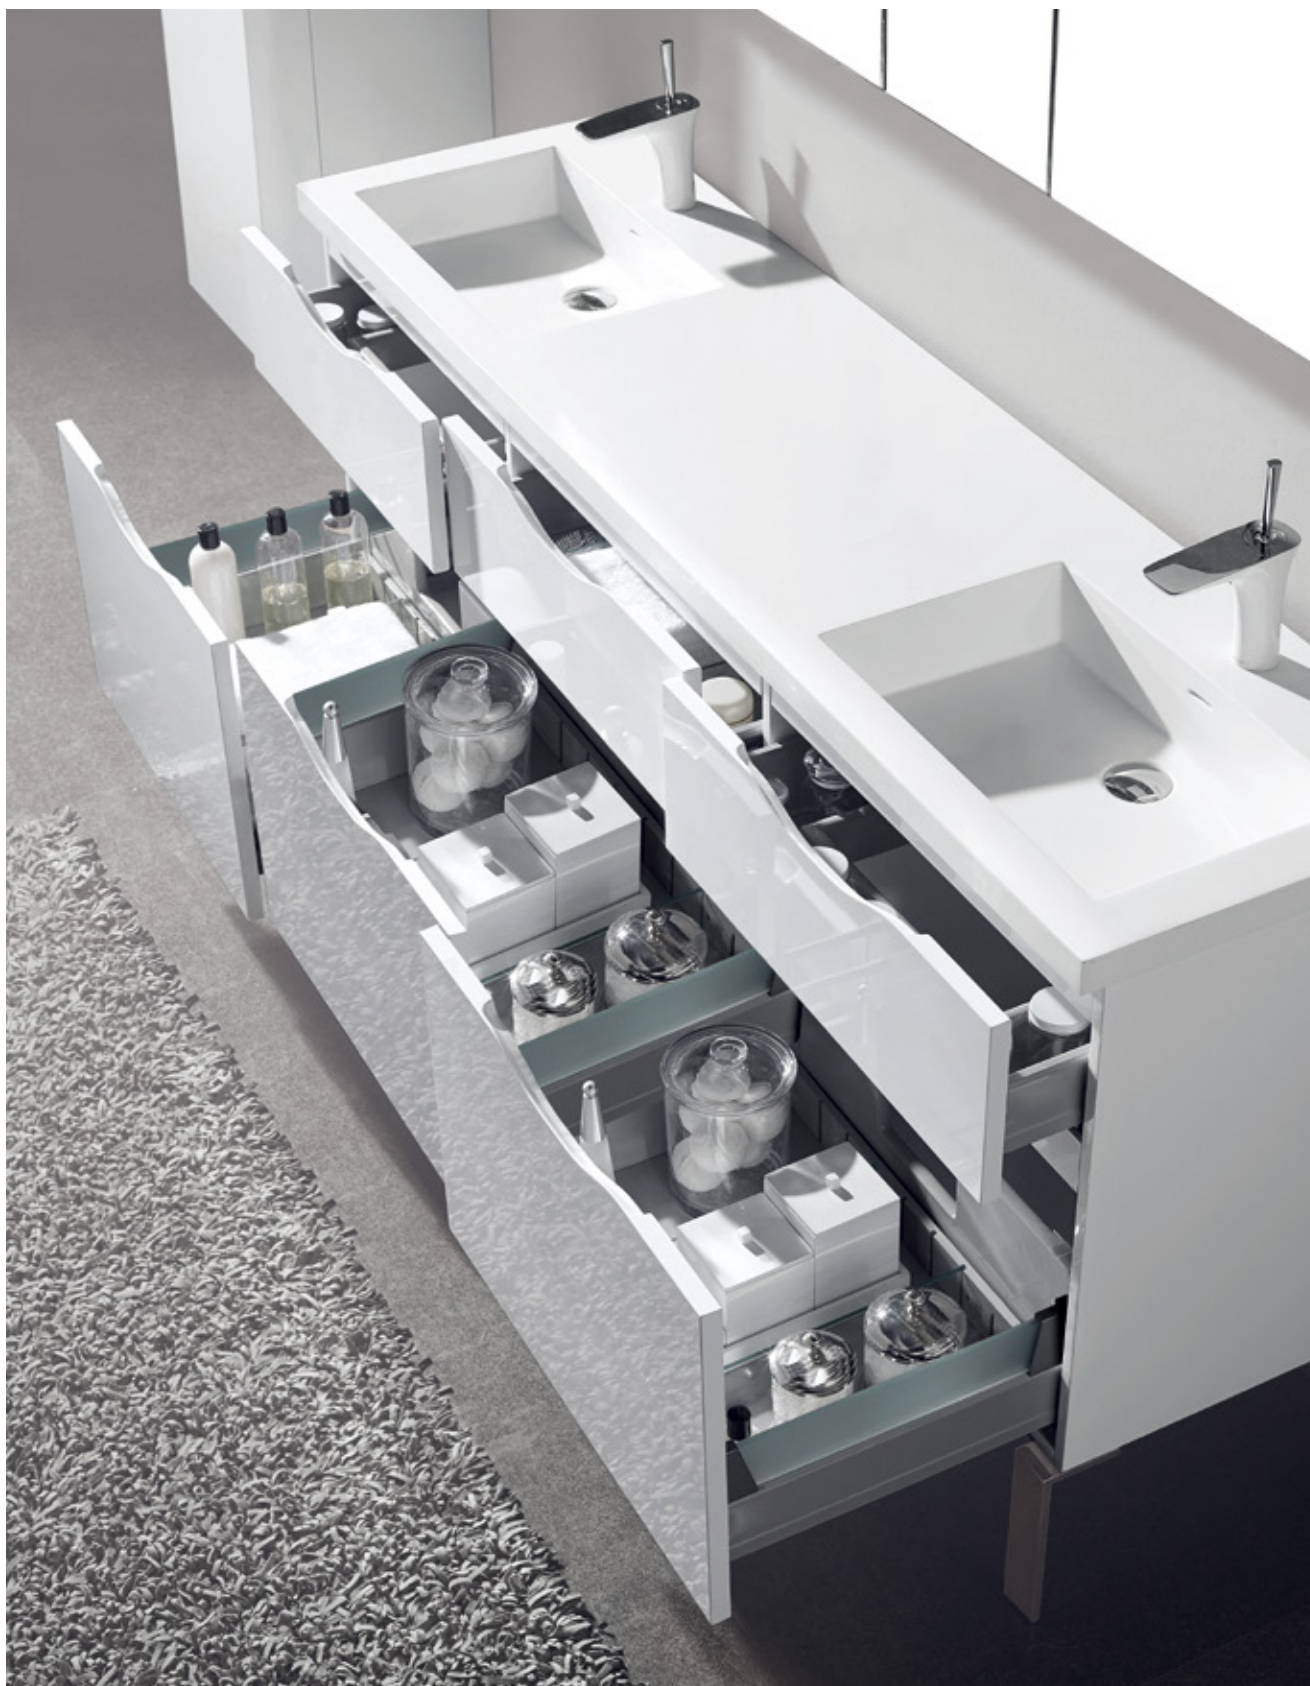

- Three standard height drawers
- Three deep bottom drawers with glass side retainers for functional storage
- Glass dividers to customize storage space
- Soft-close and full-extension European glides for full easy access
- Choice of feet designs in Polished Chrome, Matte Black, Satin Brass, Polished Nickel or Brushed Nickel