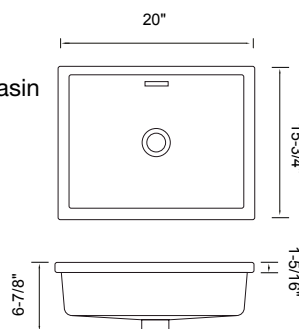

**Available Accessories:**

- Drain

**Description:**

- Under mount rectangular shape ceramic basin
- With overflow
- White

**Available Accessories:**

- Drain