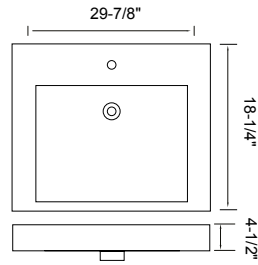

Ceramic Washbasins

Description:

- Semi-recess square ceramic basin
- Single faucet hole
- 8" widespread
- With overflow
- White

Available Accessories:

- Drain