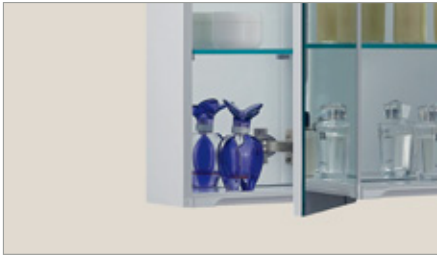

Modular: 36" - 40" - 48" - 60" - 72" Shown (72")

FURNITURE GRADE QUALITY AND CONSTRUCTION

Our medicine cabinets are constructed with the finest furniture grade plywood layered with solid wood veneer inside and out. Once assembled, they are protected by several layers of polyurethane coating for durability and waterproofing. A true peace of mind!