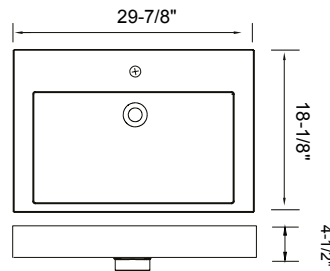

Available Accessories:

- Drain