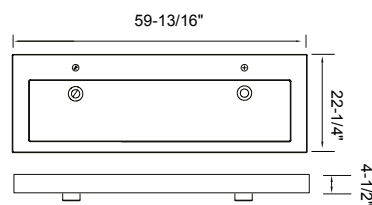

Available Accessories:

- Drain