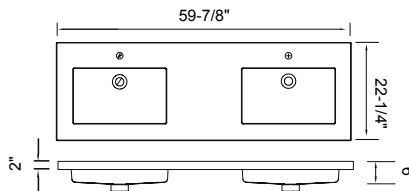

Available Accessories:

- Drain