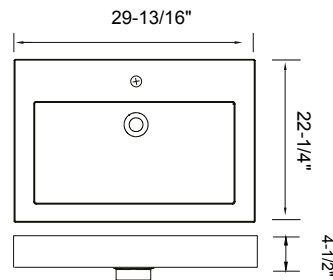

Available Accessories:

- Drain