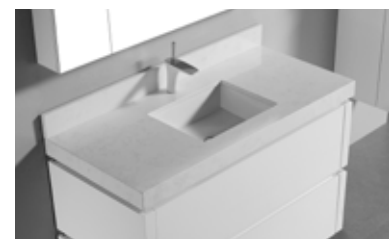

Shown with White Carrara 3"H Quartzstone

3"H Quartzstone Countertop options:

White Carrara   Soft Grey   White