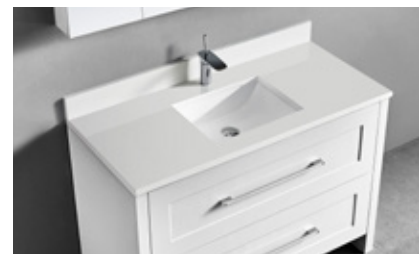

Shown with X-Stone Trough sink in Glossy White **NEW**

Shown with X-Stone countertop in White (available in Matte or glossy) and Ceramic basin CB-7124

Retro 60" Double bowl in Walnut

- Two 10" - deep, spacious drawers for functional storage
- Two interior drawers
- Full 18" - extension European soft-close glides for unprecedented storage access
- Glass dividers to customize storage space
- Choice of handles in Polished Chrome, Matte Black, Satin Brass, Polished Nickel or Brushed Nickel