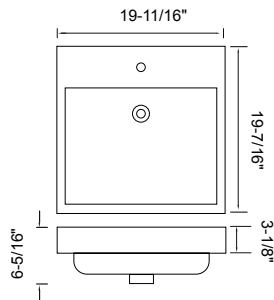

Ceramic Washbasins

Description:

- Semi-recess square ceramic basin
- Single faucet hole
- With overflow
- White

Available Accessories:

- Drain