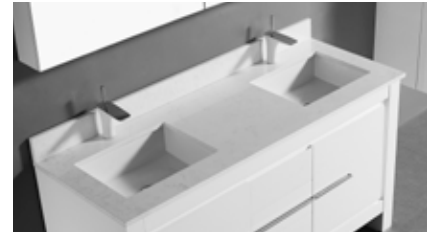

- Two spacious compartments with soft-close doors and adjustable shelves
- One standard height drawer
- One deep bottom drawer for functional storage
- Glass dividers to customize storage space
- Soft-close and full-extension European glides for full easy access
- Fluted handle and leg plates in Polished Chrome, Matte Black, Satin Brass, Polished Nickel or Brushed Nickel