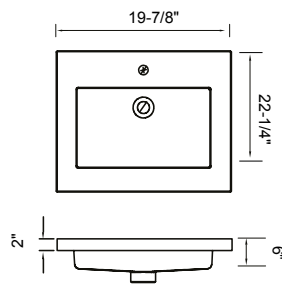

Available Accessories:

- Drain

NEW