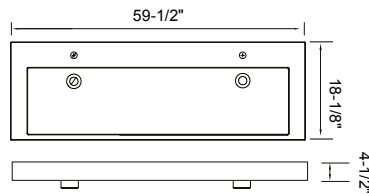

Available Accessories:

- Drain