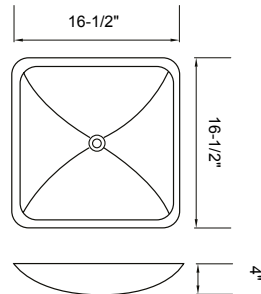

X-Stone Vessels

Description:

- Solid surface basin
- Glossy White
- With overflow
- Fits 18" & 22" deep vanities

Available Accessories:

- Drain