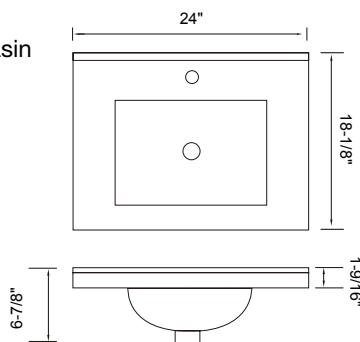

Available Accessories:

- Drain