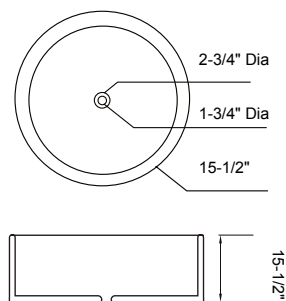

Available Accessories:

- Drain