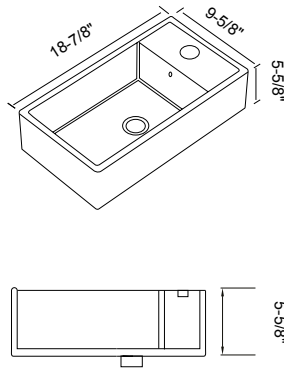

Available Accessories:

- Drain