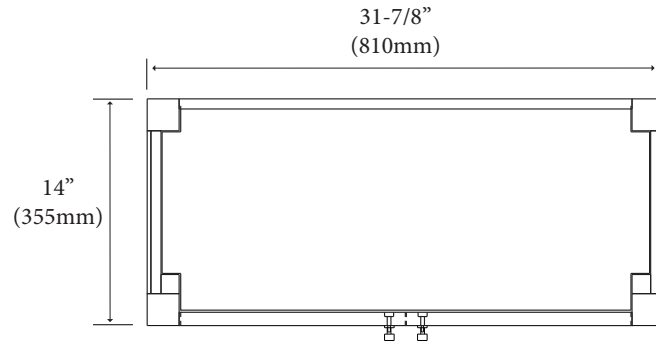

Sanremo - 32"

Specification & Installation Guide

TOP VIEW