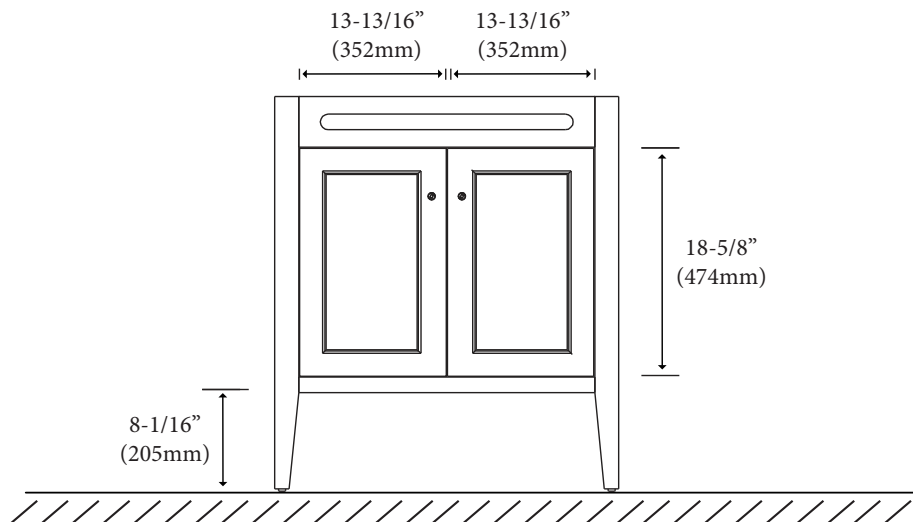

### Package Dimension

35" x 17" x 35"

### TOP VIEW

### ROUGH-IN DIMENSIONS