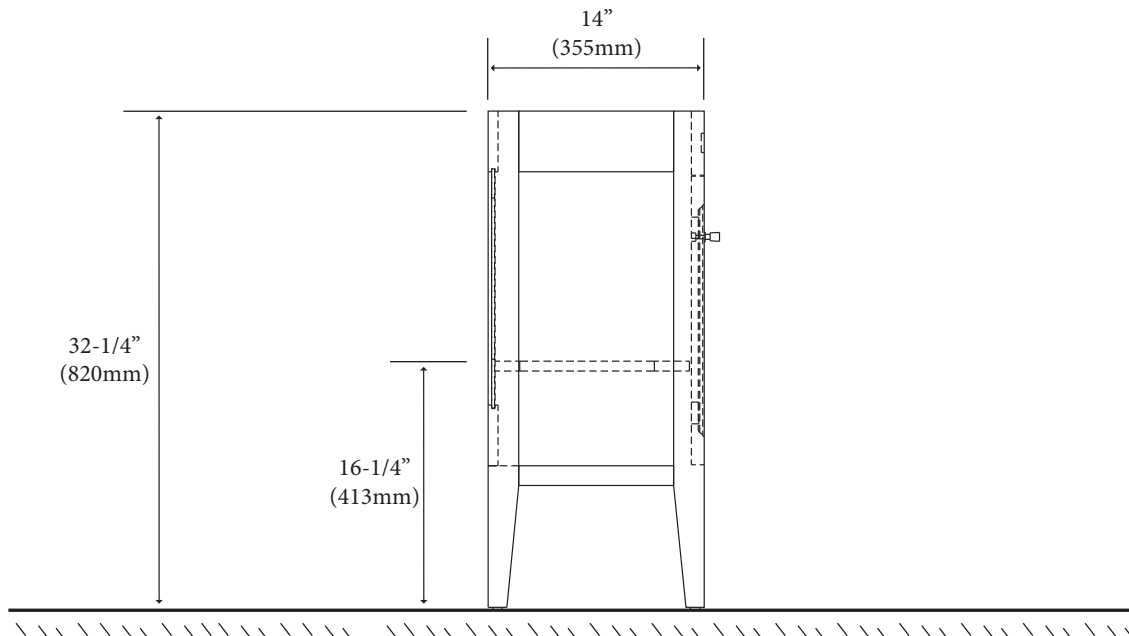

SIDE VIEW

For clarification, please contact Madeli Customer Care at (800)-819-6988 or (305)-718-8817 Ext. 1

All dimensions are approximate and subject to standard tolerance. Specifications subject to change without prior notice.