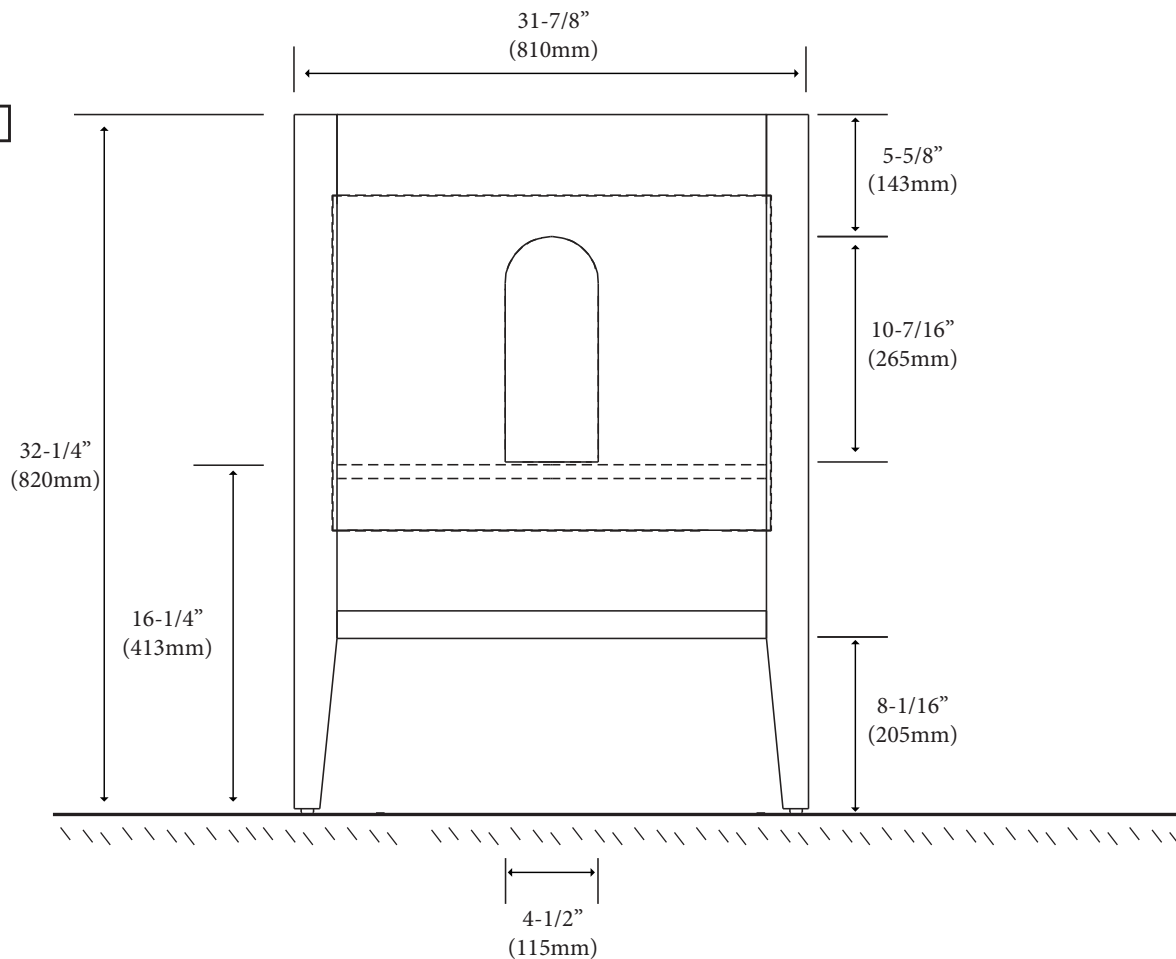

Sanremo - 32"

Specification & Installation Guide

TOP VIEW

BACK VIEW