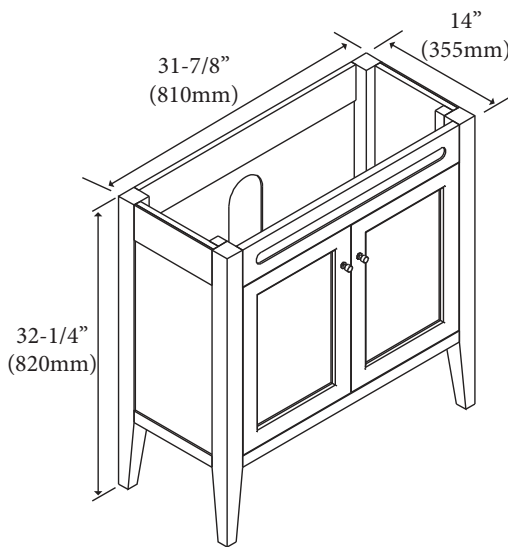

### Features

- Free standing 32" vanity : 32-1/4"(820mm)H x 14(355mm)D x 31-7/8" (810mm)W
- Furniture grade plywood layered with solid wood veneer and protected with several coats of polyurethane.
- Matching finish inside out
- Two soft-close doors with European hardware.
- Handles: Stainless steel finish (Polished chrome finish optional)

### Package Dimension

35" x 17" x 35"

### Gross Weight

57 lbs / 25.81 kgs