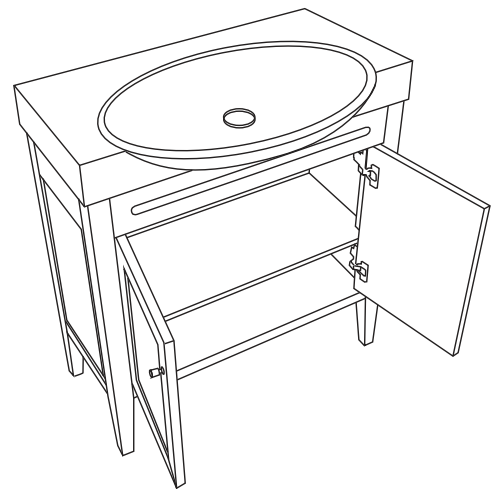

Sanremo - 32"

Specification & Installation Guide

Features

- Free standing 32" vanity : 32-1/4"(820mm)H x 14(355mm)D x 31-7/8" (810mm)W
- Furniture grade plywood layered with solid wood veneer and protected with several coats of polyurethane.
- Matching finish inside out
- Two soft-close doors with European hardware.
- Handles: Stainless steel finish (Polished chrome finish optional)

Colors/Finishes

- Matte White (MW)
- Walnut (WA)

Top/Basin options

- Glossy White X-Stone basin

Package Dimension

35" x 17" x 35"

Gross Weight

57 lbs / 25.81 kgs