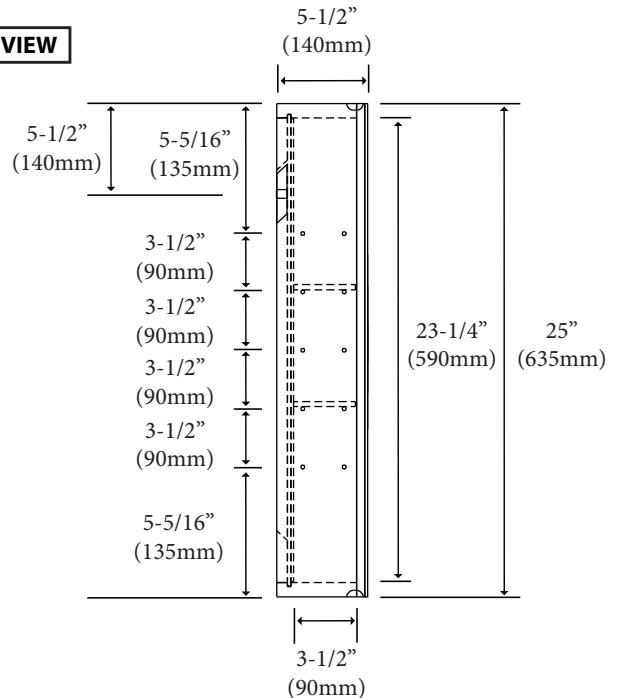

Urban - 25"H x 12"W Frameless Medicine Cabinet Specification & Installation Guide

Features

- Wall hung 25"H x 12"W frameless medicine cabinet.
- Exterior and Interior Mirrors
- Cabinet size: 25"(635mm)H x 5-1/2"(140mm)D x 11-13/16"(300mm)W
- Mirror size: : 25"(635mm)H x 11-13/16"(300mm)W
- Furniture grade plywood layered with solid wood veneer and protected with several coats of polyurethane.
- Matching finish inside out
- One soft-close door with adjustable European Hardware
- Two adjustable glass shelves
- Non-handed. Can be installed right or left hand

Colors/Finishes

- Ash Grey (AG)
- Glossy White (GW)
- Walnut (WA)

Package Dimension

14" x 8" x 27"

Gross Weight

20lbs/9.09kgs

FRONT VIEW

SIDE VIEW

Urban - 25"H x 12"W Frameless Medicine Cabinet Specification & Installation Guide

TYPICAL INSTALLATION

The typical dimensions shown reflect a medicine cabinet height of 78"(1981mm). If alternate heights are desired, adjust the height of the backing material and of the French Cleat.