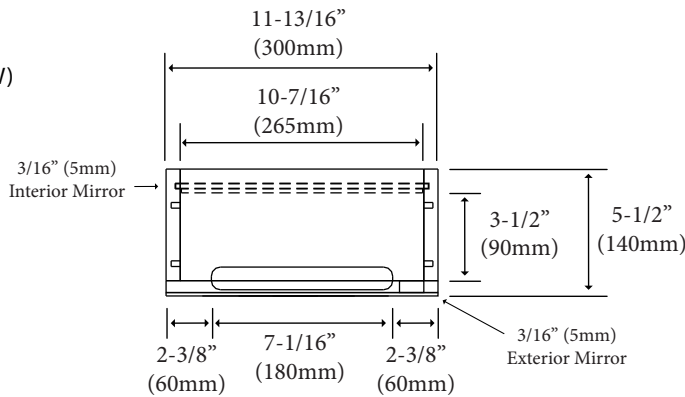

Urban - 25"H x 12"W Frameless Medicine Cabinet Specification & Installation Guide

Features

- Wall hung 25"H x 12"W frameless medicine cabinet.
- Exterior and Interior Mirrors
- Cabinet size: 25"(635mm)H x 5-1/2"(140mm)D x 11-13/16"(300mm)W
- Mirror size: : 25"(635mm)H x 11-13/16"(300mm)W
- Furniture grade plywood layered with solid wood veneer and protected with several coats of polyurethane.
- Matching finish inside out
- One soft-close door with adjustable European Hardware
- Two adjustable glass shelves
- Non-handed. Can be installed right or left hand

Colors/Finishes

- Ash Grey (AG)
- Glossy White (GW)
- Walnut (WA)

Package Dimension

14" x 8" x 27"

Gross Weight

20lbs/9.09kgs

FRONT VIEW

SIDE VIEW

Urban - 25"H x 12"W Frameless Medicine Cabinet Specification & Installation Guide

TYPICAL INSTALLATION

The typical dimensions shown reflect a medicine cabinet height of 78"(1981mm). If alternate heights are desired, adjust the height of the backing material and of the French Cleat.