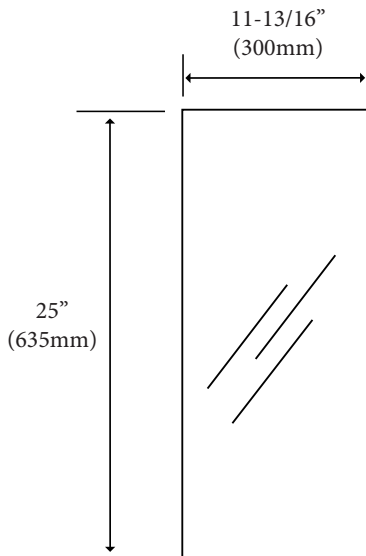

Urban - 25"H x 12"W Frameless Medicine Cabinet Specification & Installation Guide

Features

- Wall hung 25"H x 12"W frameless medicine cabinet.
- Exterior and Interior Mirrors
- Cabinet size: 25"(635mm)H x 5-1/2"(140mm)D x 11-13/16"(300mm)W
- Mirror size: : 25"(635mm)H x 11-13/16"(300mm)W
- Furniture grade plywood layered with solid wood veneer and protected with several coats of polyurethane.
- Matching finish inside out
- One soft-close door with adjustable European Hardware
- Two adjustable glass shelves
- Non-handed. Can be installed right or left hand

Colors/Finishes

- Ash Grey (AG)
- Glossy White (GW)
- Walnut (WA)

Package Dimension

14" x 8" x 27"

Gross Weight

20lbs/9.09kgs

FRONT VIEW

SIDE VIEW

Urban - 25"H x 12"W Frameless Medicine Cabinet Specification & Installation Guide

TYPICAL INSTALLATION

The typical dimensions shown reflect a medicine cabinet height of 78"(1981mm). If alternate heights are desired, adjust the height of the backing material and of the French Cleat.