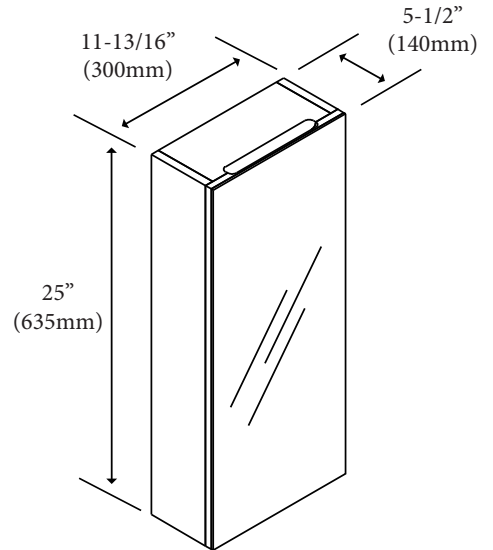

Urban - 25"H x 12"W Frameless Medicine Cabinet Specification & Installation Guide

Features

- Wall hung 25"H x 12"W frameless medicine cabinet.
- Exterior and Interior Mirrors
- Cabinet size: 25"(635mm)H x 5-1/2"(140mm)D x 11-13/16"(300mm)W
- Mirror size: : 25"(635mm)H x 11-13/16"(300mm)W
- Furniture grade plywood layered with solid wood veneer and protected with several coats of polyurethane.
- Matching finish inside out
- One soft-close door with adjustable European Hardware
- Two adjustable glass shelves
- Non-handed. Can be installed right or left hand

Colors/Finishes

- Ash Grey (AG)
- Glossy White (GW)
- Walnut (WA)

Package Dimension

14" x 8" x 27"

Gross Weight

20lbs/9.09kgs

FRONT VIEW

SIDE VIEW

Urban - 25"H x 12"W Frameless Medicine Cabinet Specification & Installation Guide

TYPICAL INSTALLATION

The typical dimensions shown reflect a medicine cabinet height of 78"(1981mm). If alternate heights are desired, adjust the height of the backing material and of the French Cleat.