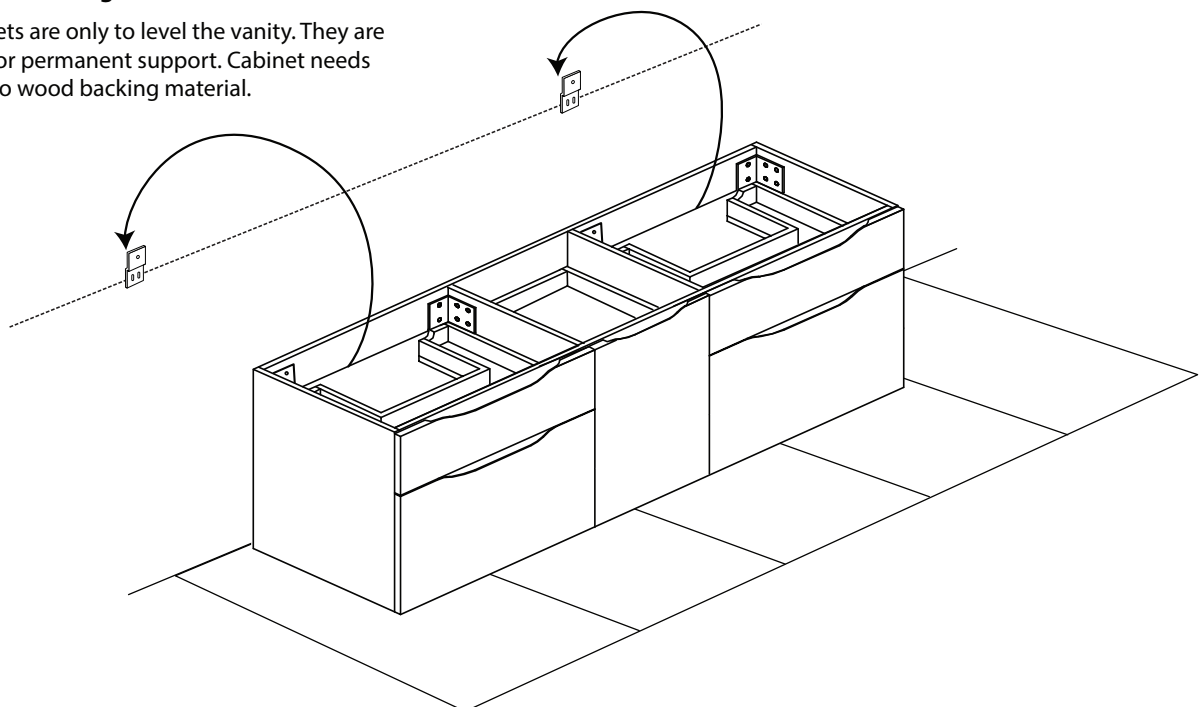

Bolano - 60" Double Bowl

Specification & Installation Guide

Features

- Wall hung 60" vanity : 24-3/8"(620mm)H x 18"(458mm)D x 59-1/4" (1505mm)W
- Furniture grade plywood layered with solid wood veneer and protected with several coats of polyurethane (No particle board or MDF used).
- Matching finish inside out
- Six fully adjustable drawers with full-extension soft-close European hardware.
- Bottom drawers include adjustable tempered glass dividers
- Tall center drawer includes an interior pull-out drawer

Bolano - 60" Double Bowl Specification & Installation Guide

FRONT VIEW

TYPICAL INSTALLATION

The typical dimensions shown will result in vanity cabinet height of 34" (864mm). Depending on the countertop selected, the total height will vary from 35-1/4" (895mm) to 36-1/2" (927mm). For above-counter vessels with typical heights between 4" and 6", it is suggested to lower the cabinet to 31" (785mm). If alternate heights are desired, adjust the rough-in and backing material heights using the dimensions provided.

Bolano - 60" Double Bowl

Specification & Installation Guide

STEP 2

Install leveling bracket

STEP 3

Place vanity on leveling bracket

Leveling brackets are only to level the vanity. They are not designed for permanent support. Cabinet needs to be secured to wood backing material.