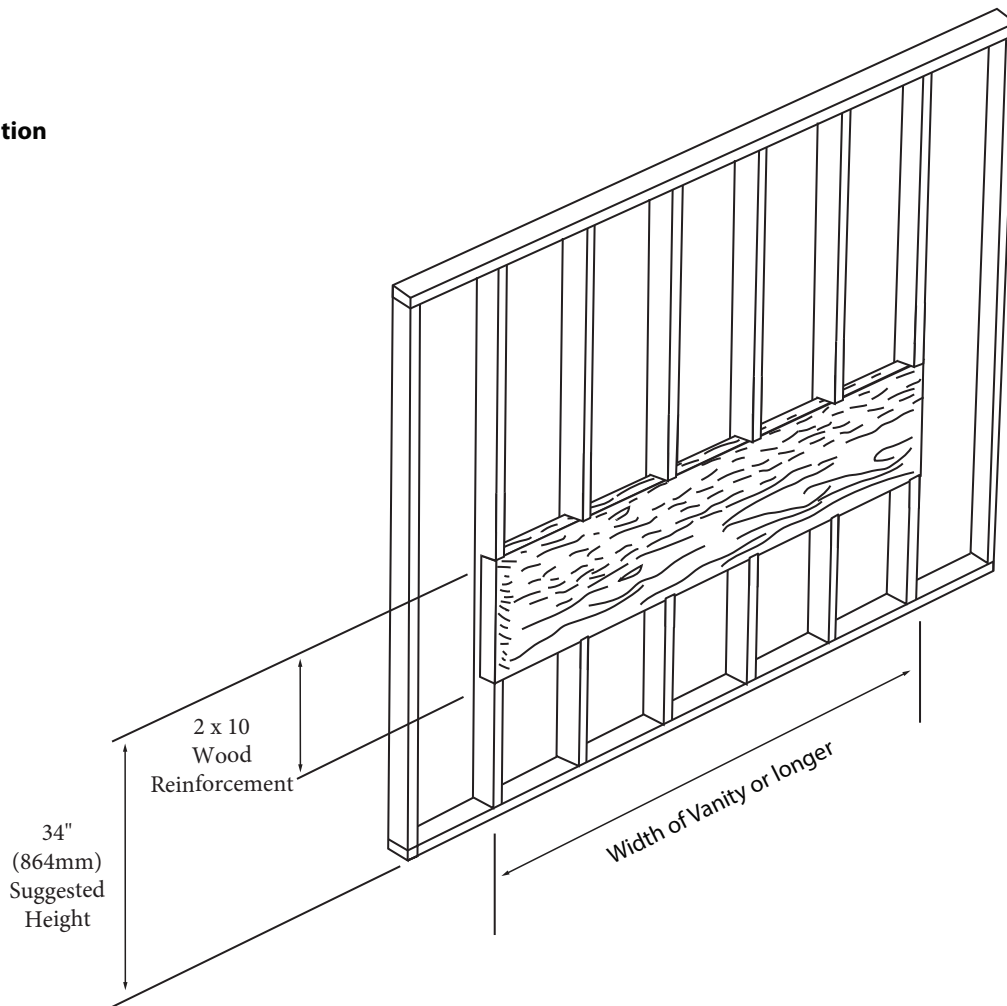

Bolano - 60" Double Bowl

Specification & Installation Guide

INSTALLATION INSTRUCTIONS

Item	Leveling Bracket	#10 x 2" Screws	Anchors	Lag Bolt 5/16 x 2-1/2"	Silicone (not included)
Qty.	2	4	8	8	1

STEP 1

Wall Preparation

For clarification, please contact Madeli Customer Care at (800)-819-6988 or (305)-718-8817 Ext. 1

All dimensions are approximate and subject to standard tolerance. Specifications subject to change without prior notice.