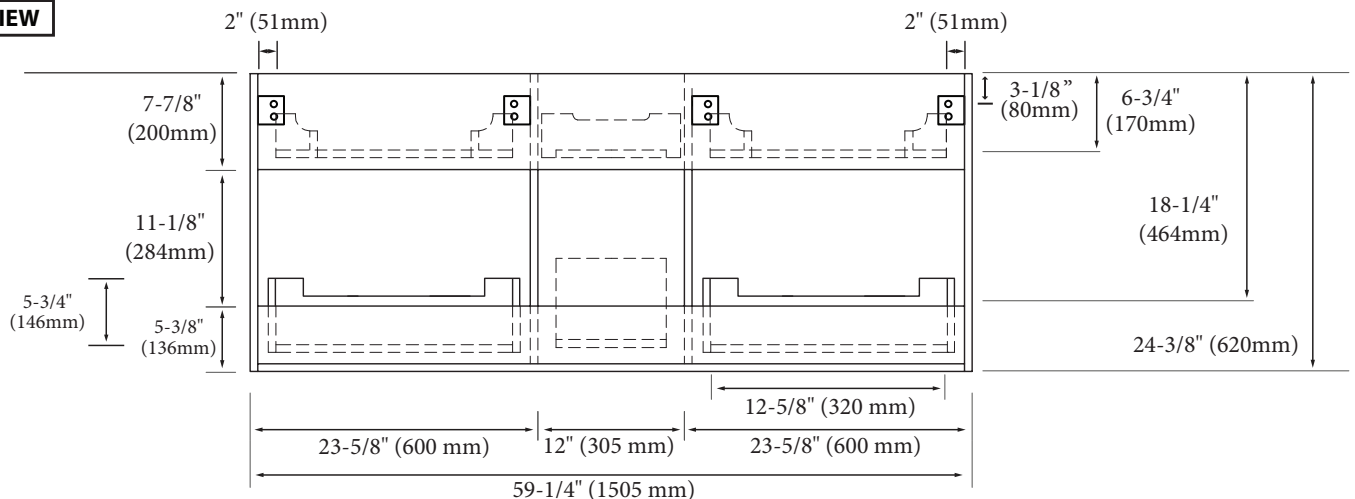

Bolano - 60" Double Bowl

Specification & Installation Guide

Features

- Wall hung 60" vanity : 24-3/8"(620mm)H x 18"(458mm)D x 59-1/4" (1505mm)W
- Furniture grade plywood layered with solid wood veneer and protected with several coats of polyurethane (No particle board or MDF used).
- Matching finish inside out
- Six fully adjustable drawers with full-extension soft-close European hardware.
- Bottom drawers include adjustable tempered glass dividers
- Tall center drawer includes an interior pull-out drawer

Top/Basin options

- Quartzstone™ top & White ceramic basin
- Glossy White X-Stone top/basin
- Glossy or Matte White X-Stone flat countertop

Package Dimensions

63" x 22" x 27"

Weight

185 lbs. / 84.09 kgs

CENTER DRAWERS

Bolano - 60" Double Bowl

Specification & Installation Guide

SIDE VIEW

TOP VIEW

BACK VIEW

For clarification, please contact Madeli Customer Care at (800)-819-6988 or (305)-718-8817 Ext. 1
All dimensions are approximate and subject to standard tolerance. Specifications subject to change without prior notice.

Bolano - 60" Double Bowl Specification & Installation Guide

FRONT VIEW

TYPICAL INSTALLATION

The typical dimensions shown will result in vanity cabinet height of 34" (864mm). Depending on the countertop selected, the total height will vary from 35-1/4" (895mm) to 36-1/2" (927mm). For above-counter vessels with typical heights between 4" and 6", it is suggested to lower the cabinet to 31" (785mm). If alternate heights are desired, adjust the rough-in and backing material heights using the dimensions provided.