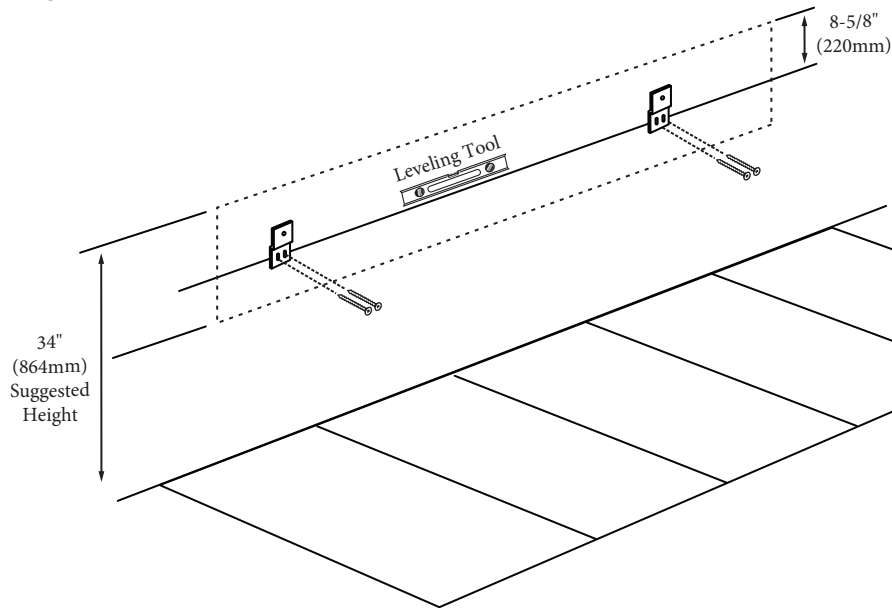

Bolano - 60" Double Bowl

Specification & Installation Guide

STEP 2

Install leveling bracket