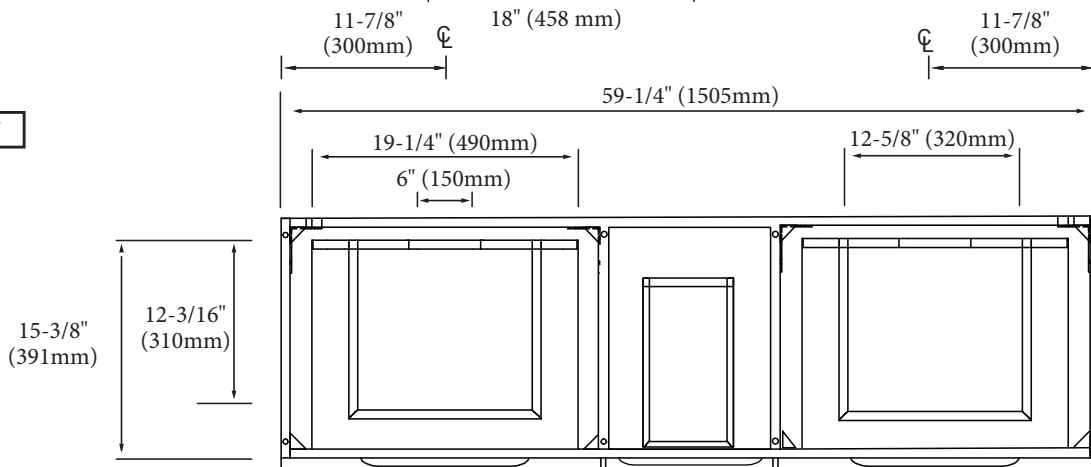

Bolano - 60" Double Bowl

Specification & Installation Guide

Features

- Wall hung 60" vanity : 24-3/8"(620mm)H x 18"(458mm)D x 59-1/4" (1505mm)W
- Furniture grade plywood layered with solid wood veneer and protected with several coats of polyurethane (No particle board or MDF used).
- Matching finish inside out
- Six fully adjustable drawers with full-extension soft-close European hardware.
- Bottom drawers include adjustable tempered glass dividers
- Tall center drawer includes an interior pull-out drawer

Top/Basin options

- Quartzstone™ top & White ceramic basin
- Glossy White X-Stone top/basin
- Glossy or Matte White X-Stone flat countertop

Package Dimensions

63" x 22" x 27"

Weight

185 lbs. / 84.09 kgs

CENTER DRAWERS

Bolano - 60" Double Bowl

Specification & Installation Guide

SIDE VIEW

TOP VIEW

BACK VIEW

For clarification, please contact Madeli Customer Care at (800)-819-6988 or (305)-718-8817 Ext. 1
All dimensions are approximate and subject to standard tolerance. Specifications subject to change without prior notice.

Bolano - 60" Double Bowl Specification & Installation Guide

FRONT VIEW

TYPICAL INSTALLATION

The typical dimensions shown will result in vanity cabinet height of 34" (864mm). Depending on the countertop selected, the total height will vary from 35-1/4" (895mm) to 36-1/2" (927mm). For above-counter vessels with typical heights between 4" and 6", it is suggested to lower the cabinet to 31" (785mm). If alternate heights are desired, adjust the rough-in and backing material heights using the dimensions provided.