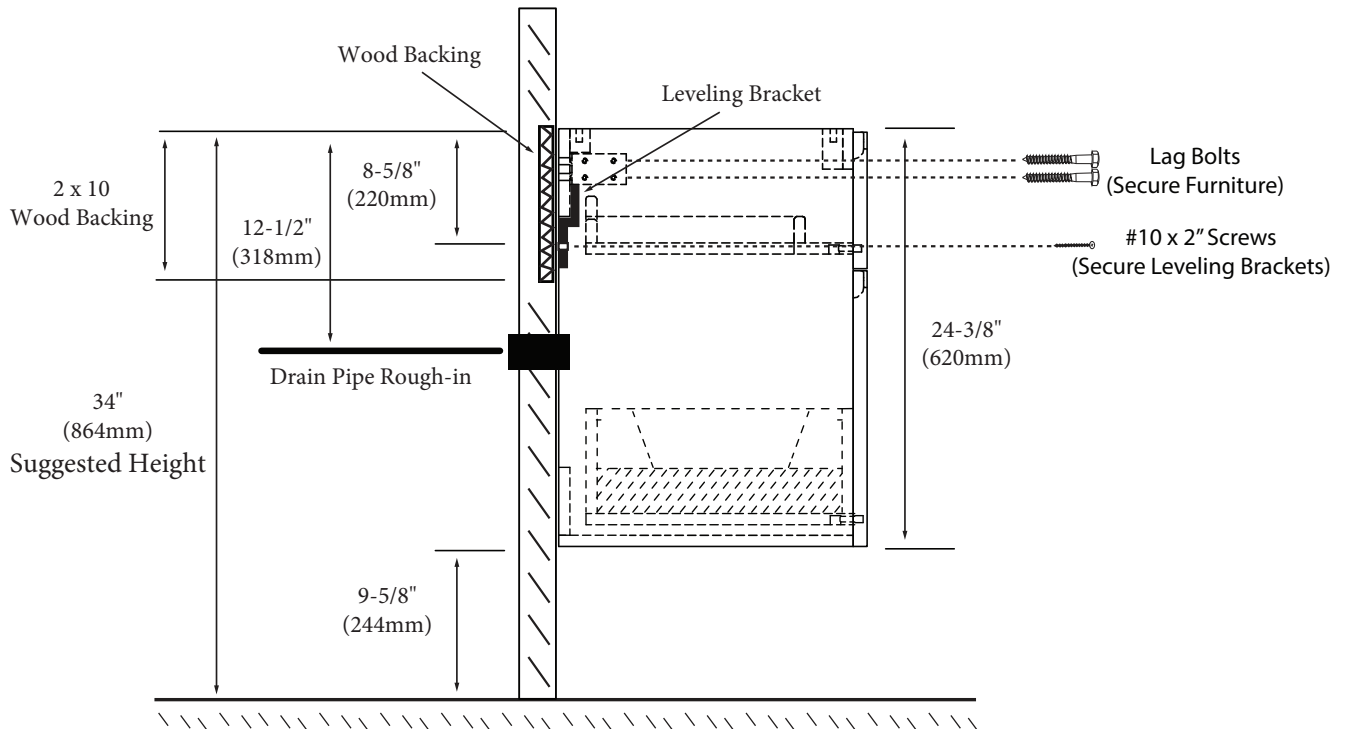

Bolano - 60" Double Bowl

Specification & Installation Guide

Features

- Wall hung 60" vanity : 24-3/8"(620mm)H x 18"(458mm)D x 59-1/4" (1505mm)W
- Furniture grade plywood layered with solid wood veneer and protected with several coats of polyurethane (No particle board or MDF used).
- Matching finish inside out
- Six fully adjustable drawers with full-extension soft-close European hardware.
- Bottom drawers include adjustable tempered glass dividers
- Tall center drawer includes an interior pull-out drawer

Top/Basin options

- Quartzstone™ top & White ceramic basin
- Glossy White X-Stone top/basin
- Glossy or Matte White X-Stone flat countertop

Package Dimensions

63" x 22" x 27"

Weight

185 lbs. / 84.09 kgs

CENTER DRAWERS

Bolano - 60" Double Bowl

Specification & Installation Guide

SIDE VIEW

TOP VIEW

BACK VIEW

For clarification, please contact Madeli Customer Care at (800)-819-6988 or (305)-718-8817 Ext. 1
All dimensions are approximate and subject to standard tolerance. Specifications subject to change without prior notice.

Bolano - 60" Double Bowl Specification & Installation Guide

FRONT VIEW

TYPICAL INSTALLATION

The typical dimensions shown will result in vanity cabinet height of 34" (864mm). Depending on the countertop selected, the total height will vary from 35-1/4" (895mm) to 36-1/2" (927mm). For above-counter vessels with typical heights between 4" and 6", it is suggested to lower the cabinet to 31" (785mm). If alternate heights are desired, adjust the rough-in and backing material heights using the dimensions provided.