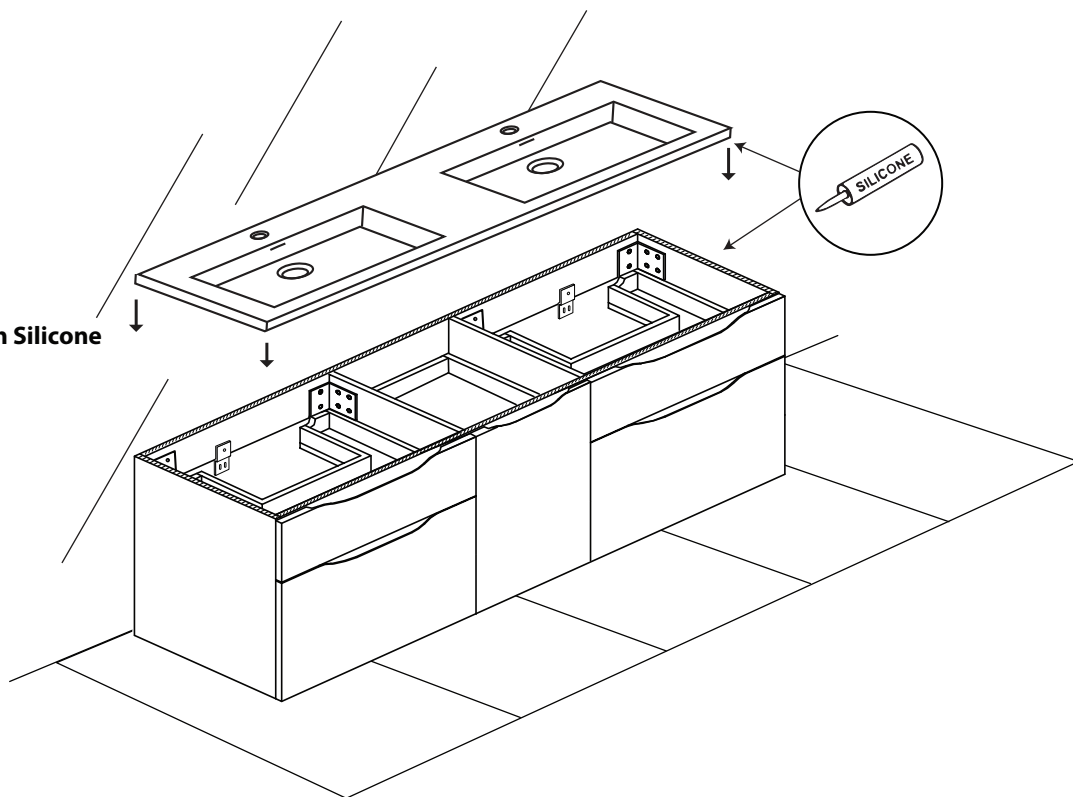

Bolano - 60" Double Bowl

Specification & Installation Guide

Features

- Wall hung 60" vanity : 24-3/8"(620mm)H x 18"(458mm)D x 59-1/4" (1505mm)W
- Furniture grade plywood layered with solid wood veneer and protected with several coats of polyurethane (No particle board or MDF used).
- Matching finish inside out
- Six fully adjustable drawers with full-extension soft-close European hardware.
- Bottom drawers include adjustable tempered glass dividers
- Tall center drawer includes an interior pull-out drawer

Bolano - 60" Double Bowl Specification & Installation Guide

FRONT VIEW

TYPICAL INSTALLATION

The typical dimensions shown will result in vanity cabinet height of 34" (864mm). Depending on the countertop selected, the total height will vary from 35-1/4" (895mm) to 36-1/2" (927mm). For above-counter vessels with typical heights between 4" and 6", it is suggested to lower the cabinet to 31" (785mm). If alternate heights are desired, adjust the rough-in and backing material heights using the dimensions provided.

Bolano - 60" Double Bowl

Specification & Installation Guide

STEP 2

Install leveling bracket

STEP 3

Place vanity on leveling bracket

Leveling brackets are only to level the vanity. They are not designed for permanent support. Cabinet needs to be secured to wood backing material.

Bolano - 60" Double Bowl

Specification & Installation Guide

STEP 4

Secure vanity to wood reinforcement backing

Lag Bolts
5/16 x 2-1/2"

STEP 5

Install countertop with Silicone

For clarification, please contact Madeli Customer Care at (800)-819-6988 or (305)-718-8817 Ext. 1
All dimensions are approximate and subject to standard tolerance. Specifications subject to change without prior notice.