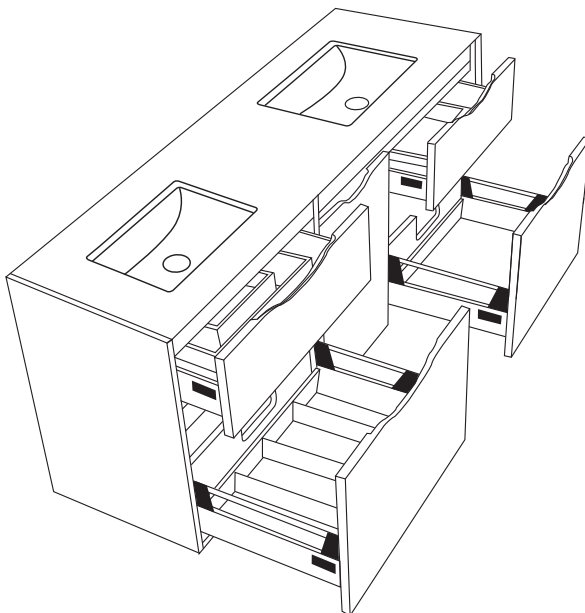

Bolano - 60" Double Bowl

Specification & Installation Guide

Features

- Wall hung 60" vanity : 24-3/8"(620mm)H x 18"(458mm)D x 59-1/4" (1505mm)W
- Furniture grade plywood layered with solid wood veneer and protected with several coats of polyurethane (No particle board or MDF used).
- Matching finish inside out
- Six fully adjustable drawers with full-extension soft-close European hardware.
- Bottom drawers include adjustable tempered glass dividers
- Tall center drawer includes an interior pull-out drawer

Top/Basin options

- Quartzstone™ top & White ceramic basin
- Glossy White X-Stone top/basin
- Glossy or Matte White X-Stone flat countertop

Package Dimensions

63" x 22" x 27"

Weight

185 lbs. / 84.09 kgs

CENTER DRAWERS

Bolano - 60" Double Bowl

Specification & Installation Guide

SIDE VIEW

TOP VIEW

BACK VIEW

For clarification, please contact Madeli Customer Care at (800)-819-6988 or (305)-718-8817 Ext. 1
All dimensions are approximate and subject to standard tolerance. Specifications subject to change without prior notice.

Bolano - 60" Double Bowl Specification & Installation Guide

FRONT VIEW

TYPICAL INSTALLATION

The typical dimensions shown will result in vanity cabinet height of 34" (864mm). Depending on the countertop selected, the total height will vary from 35-1/4" (895mm) to 36-1/2" (927mm). For above-counter vessels with typical heights between 4" and 6", it is suggested to lower the cabinet to 31" (785mm). If alternate heights are desired, adjust the rough-in and backing material heights using the dimensions provided.