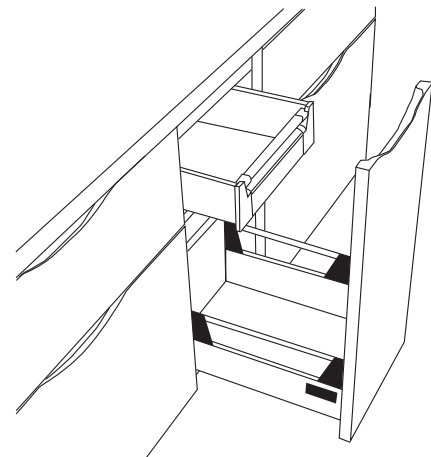

Bolano - 60" Double Bowl

Specification & Installation Guide

Features

- Wall hung 60" vanity : 24-3/8"(620mm)H x 18"(458mm)D x 59-1/4" (1505mm)W
- Furniture grade plywood layered with solid wood veneer and protected with several coats of polyurethane (No particle board or MDF used).
- Matching finish inside out
- Six fully adjustable drawers with full-extension soft-close European hardware.
- Bottom drawers include adjustable tempered glass dividers
- Tall center drawer includes an interior pull-out drawer

Top/Basin options

- Quartzstone™ top & White ceramic basin
- Glossy White X-Stone top/basin
- Glossy or Matte White X-Stone flat countertop

Package Dimensions

63" x 22" x 27"

Weight

185 lbs. / 84.09 kgs

CENTER DRAWERS

Bolano - 60" Double Bowl

Specification & Installation Guide

SIDE VIEW

TOP VIEW

BACK VIEW

For clarification, please contact Madeli Customer Care at (800)-819-6988 or (305)-718-8817 Ext. 1
All dimensions are approximate and subject to standard tolerance. Specifications subject to change without prior notice.

Bolano - 60" Double Bowl Specification & Installation Guide

FRONT VIEW

TYPICAL INSTALLATION

The typical dimensions shown will result in vanity cabinet height of 34" (864mm). Depending on the countertop selected, the total height will vary from 35-1/4" (895mm) to 36-1/2" (927mm). For above-counter vessels with typical heights between 4" and 6", it is suggested to lower the cabinet to 31" (785mm). If alternate heights are desired, adjust the rough-in and backing material heights using the dimensions provided.