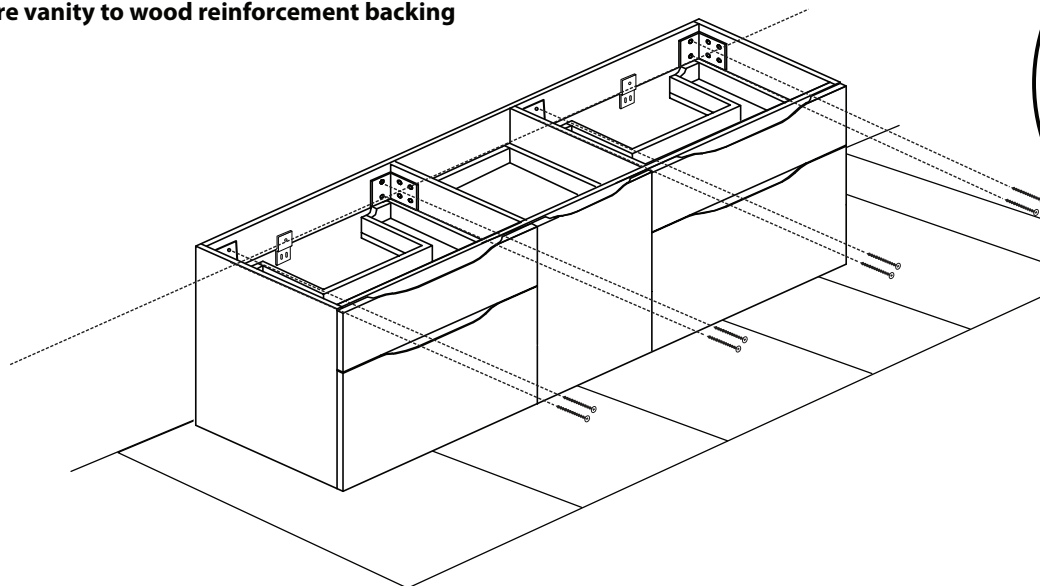

Bolano - 60" Double Bowl

Specification & Installation Guide

STEP 4

Secure vanity to wood reinforcement backing

Lag Bolts
5/16 x 2-1/2"