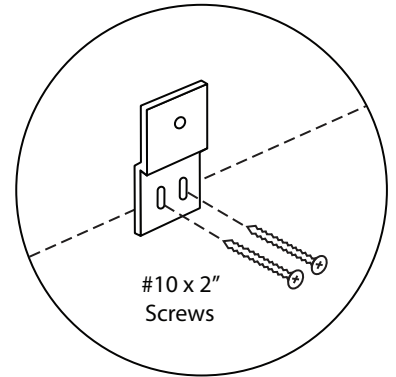

Bolano - 60" Double Bowl

Specification & Installation Guide

STEP 2

Install leveling bracket