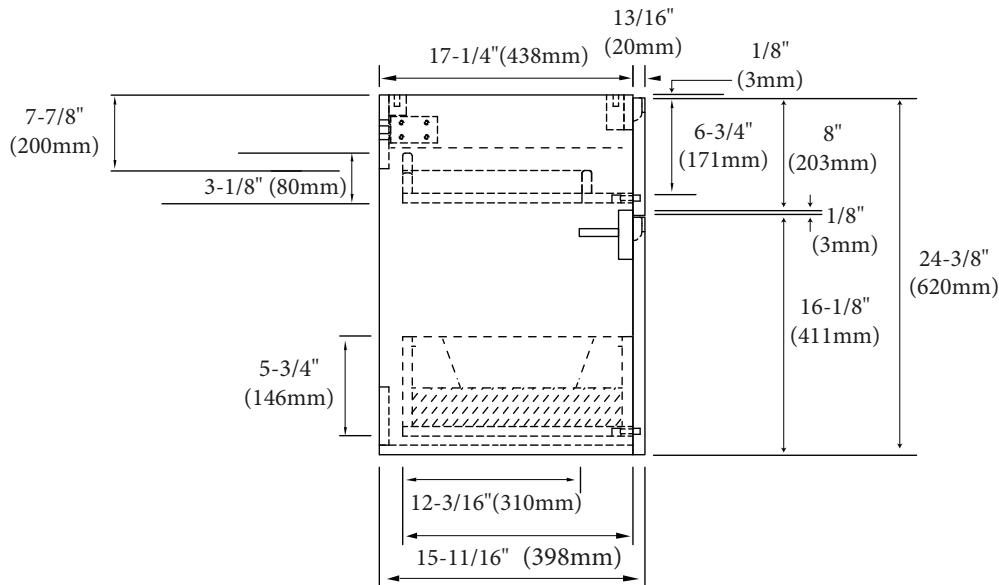

Bolano - 60" Double Bowl

Specification & Installation Guide

Features

- Wall hung 60" vanity : 24-3/8"(620mm)H x 18"(458mm)D x 59-1/4" (1505mm)W
- Furniture grade plywood layered with solid wood veneer and protected with several coats of polyurethane (No particle board or MDF used).
- Matching finish inside out
- Six fully adjustable drawers with full-extension soft-close European hardware.
- Bottom drawers include adjustable tempered glass dividers
- Tall center drawer includes an interior pull-out drawer

Top/Basin options

- Quartzstone™ top & White ceramic basin
- Glossy White X-Stone top/basin
- Glossy or Matte White X-Stone flat countertop

Package Dimensions

63" x 22" x 27"

Weight

185 lbs. / 84.09 kgs

CENTER DRAWERS

Bolano - 60" Double Bowl

Specification & Installation Guide

SIDE VIEW

TOP VIEW

BACK VIEW

For clarification, please contact Madeli Customer Care at (800)-819-6988 or (305)-718-8817 Ext. 1
All dimensions are approximate and subject to standard tolerance. Specifications subject to change without prior notice.

Bolano - 60" Double Bowl Specification & Installation Guide

FRONT VIEW

TYPICAL INSTALLATION

The typical dimensions shown will result in vanity cabinet height of 34" (864mm). Depending on the countertop selected, the total height will vary from 35-1/4" (895mm) to 36-1/2" (927mm). For above-counter vessels with typical heights between 4" and 6", it is suggested to lower the cabinet to 31" (785mm). If alternate heights are desired, adjust the rough-in and backing material heights using the dimensions provided.