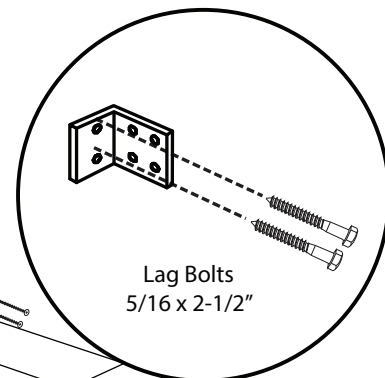

Bolano - 60" Double Bowl

Specification & Installation Guide

STEP 4

Secure vanity to wood reinforcement backing

Lag Bolts
5/16 x 2-1/2"