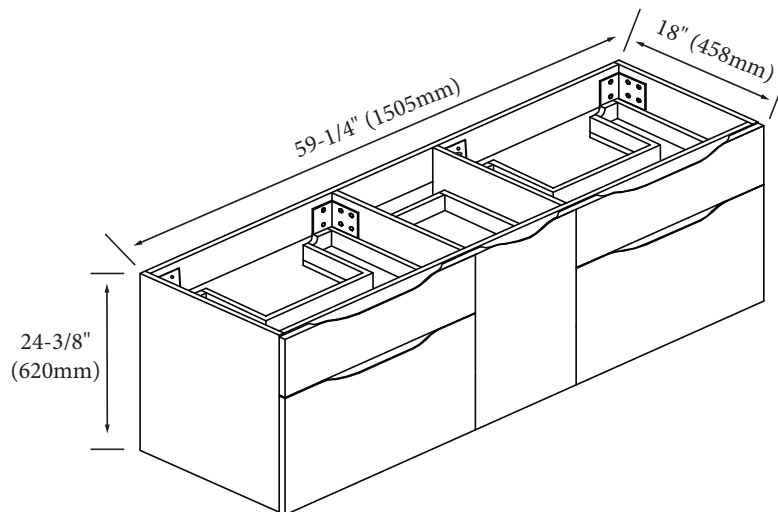

Bolano - 60" Double Bowl

Specification & Installation Guide

Features

- Wall hung 60" vanity : 24-3/8"(620mm)H x 18"(458mm)D x 59-1/4" (1505mm)W
- Furniture grade plywood layered with solid wood veneer and protected with several coats of polyurethane (No particle board or MDF used).
- Matching finish inside out
- Six fully adjustable drawers with full-extension soft-close European hardware.
- Bottom drawers include adjustable tempered glass dividers
- Tall center drawer includes an interior pull-out drawer

Top/Basin options

- Quartzstone™ top & White ceramic basin
- Glossy White X-Stone top/basin
- Glossy or Matte White X-Stone flat countertop

Package Dimensions

63" x 22" x 27"

Weight

185 lbs. / 84.09 kgs

CENTER DRAWERS

Bolano - 60" Double Bowl

Specification & Installation Guide

SIDE VIEW

TOP VIEW

BACK VIEW

For clarification, please contact Madeli Customer Care at (800)-819-6988 or (305)-718-8817 Ext. 1
All dimensions are approximate and subject to standard tolerance. Specifications subject to change without prior notice.

Bolano - 60" Double Bowl Specification & Installation Guide

FRONT VIEW

TYPICAL INSTALLATION

The typical dimensions shown will result in vanity cabinet height of 34" (864mm). Depending on the countertop selected, the total height will vary from 35-1/4" (895mm) to 36-1/2" (927mm). For above-counter vessels with typical heights between 4" and 6", it is suggested to lower the cabinet to 31" (785mm). If alternate heights are desired, adjust the rough-in and backing material heights using the dimensions provided.