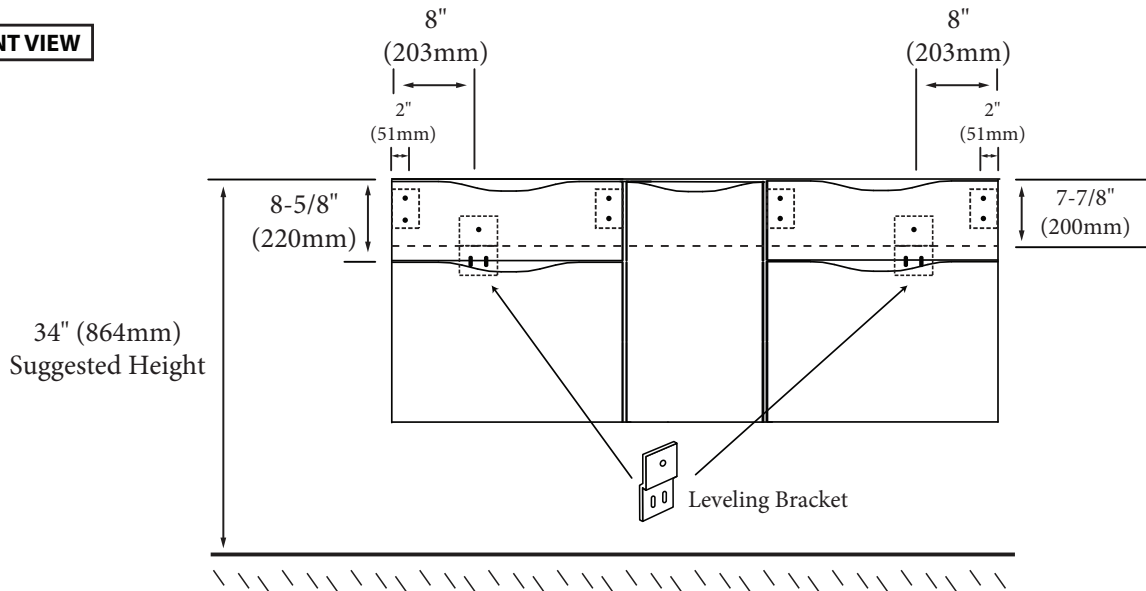

Bolano - 60" Double Bowl

Specification & Installation Guide

Features

- Wall hung 60" vanity : 24-3/8"(620mm)H x 18"(458mm)D x 59-1/4" (1505mm)W
- Furniture grade plywood layered with solid wood veneer and protected with several coats of polyurethane (No particle board or MDF used).
- Matching finish inside out
- Six fully adjustable drawers with full-extension soft-close European hardware.
- Bottom drawers include adjustable tempered glass dividers
- Tall center drawer includes an interior pull-out drawer

Top/Basin options

- Quartzstone™ top & White ceramic basin
- Glossy White X-Stone top/basin
- Glossy or Matte White X-Stone flat countertop

Package Dimensions

63" x 22" x 27"

Weight

185 lbs. / 84.09 kgs

CENTER DRAWERS

Bolano - 60" Double Bowl

Specification & Installation Guide

SIDE VIEW

TOP VIEW

BACK VIEW

For clarification, please contact Madeli Customer Care at (800)-819-6988 or (305)-718-8817 Ext. 1
All dimensions are approximate and subject to standard tolerance. Specifications subject to change without prior notice.

Bolano - 60" Double Bowl Specification & Installation Guide

FRONT VIEW

TYPICAL INSTALLATION

The typical dimensions shown will result in vanity cabinet height of 34" (864mm). Depending on the countertop selected, the total height will vary from 35-1/4" (895mm) to 36-1/2" (927mm). For above-counter vessels with typical heights between 4" and 6", it is suggested to lower the cabinet to 31" (785mm). If alternate heights are desired, adjust the rough-in and backing material heights using the dimensions provided.