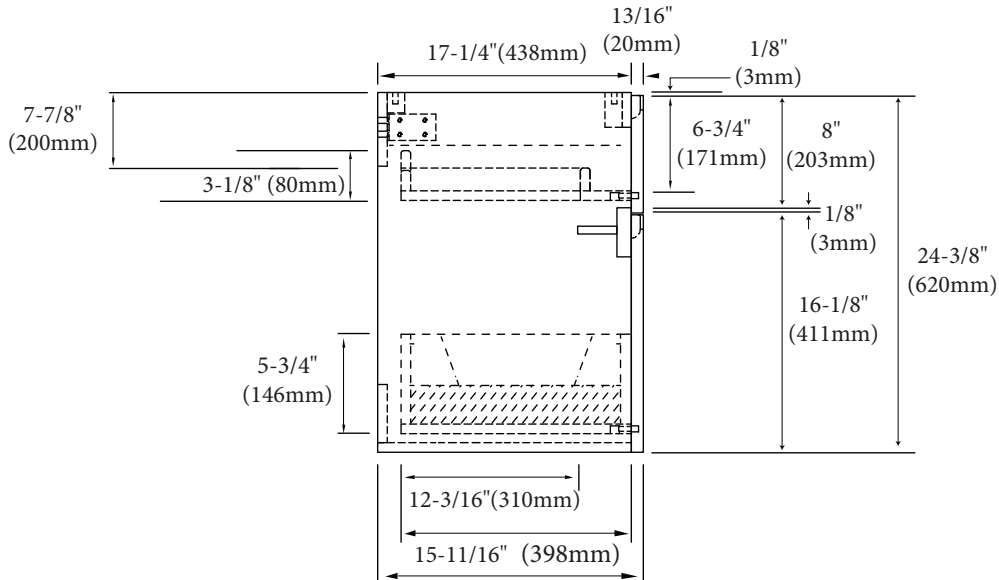

Bolano - 72" Double Bowl

Specification & Installation Guide

Features

- Wall hung 72" vanity : 24-3/8"(620mm)H x 18"(458mm)D x 71" (1805mm)W
- Furniture grade plywood layered with solid wood veneer and protected with several coats of polyurethane (No particle board or MDF used).
- Matching finish inside out
- Six fully adjustable drawers with full-extension soft-close European hardware.
- Bottom drawers include adjustable tempered glass dividers

Top/Basin options

- Quartzstone™ top & White ceramic basin
- Glossy White X-Stone top/basin
- Glossy or Matte White X-Stone flat countertop

Package Dimensions

73" x 22" x 27"

Weight

208 lbs. / 94.55 kgs

Bolano - 72" Double Bowl

Specification & Installation Guide

SIDE VIEW

TOP VIEW

BACK VIEW

Bolano - 72" Double Bowl Specification & Installation Guide

FRONT VIEW

TYPICAL INSTALLATION

The typical dimensions shown will result in vanity cabinet height of 34" (864mm). Depending on the countertop selected, the total height will vary from 35-1/4" (895mm) to 36-1/2" (927mm). For above-counter vessels with typical heights between 4" and 6", it is suggested to lower the cabinet to 31" (785mm). If alternate heights are desired, adjust the rough-in and backing material heights using the dimensions provided.