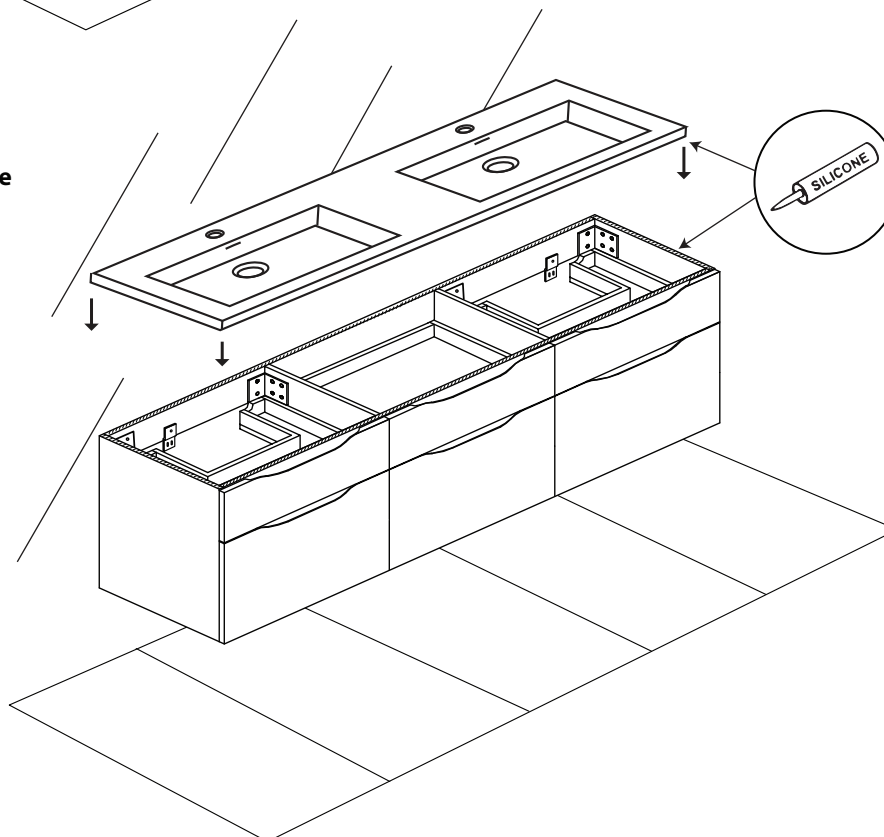

Bolano - 72" Double Bowl

Specification & Installation Guide

Features

- Wall hung 72" vanity : 24-3/8"(620mm)H x 18"(458mm)D x 71" (1805mm)W
- Furniture grade plywood layered with solid wood veneer and protected with several coats of polyurethane (No particle board or MDF used).
- Matching finish inside out
- Six fully adjustable drawers with full-extension soft-close European hardware.
- Bottom drawers include adjustable tempered glass dividers

Specification & Installation Guide

SIDE VIEW

TOP VIEW

BACK VIEW

Bolano - 72" Double Bowl Specification & Installation Guide

FRONT VIEW

TYPICAL INSTALLATION

The typical dimensions shown will result in vanity cabinet height of 34" (864mm). Depending on the countertop selected, the total height will vary from 35-1/4" (895mm) to 36-1/2" (927mm). For above-counter vessels with typical heights between 4" and 6", it is suggested to lower the cabinet to 31" (785mm). If alternate heights are desired, adjust the rough-in and backing material heights using the dimensions provided.

Wall Preparation

Bolano - 72" Double Bowl

Specification & Installation Guide

STEP 2

Install leveling bracket

STEP 3

Place vanity on leveling bracket

Leveling brackets are only to level the vanity. They are not designed for permanent support. Cabinet needs to be secured to wood backing material.

Bolano - 72" Double Bowl

Specification & Installation Guide

STEP 4

Secure vanity to wood reinforcement backing

Lag Bolts
5/16 x 2-1/2"

STEP 5

Install countertop with Silicone

SILICONE