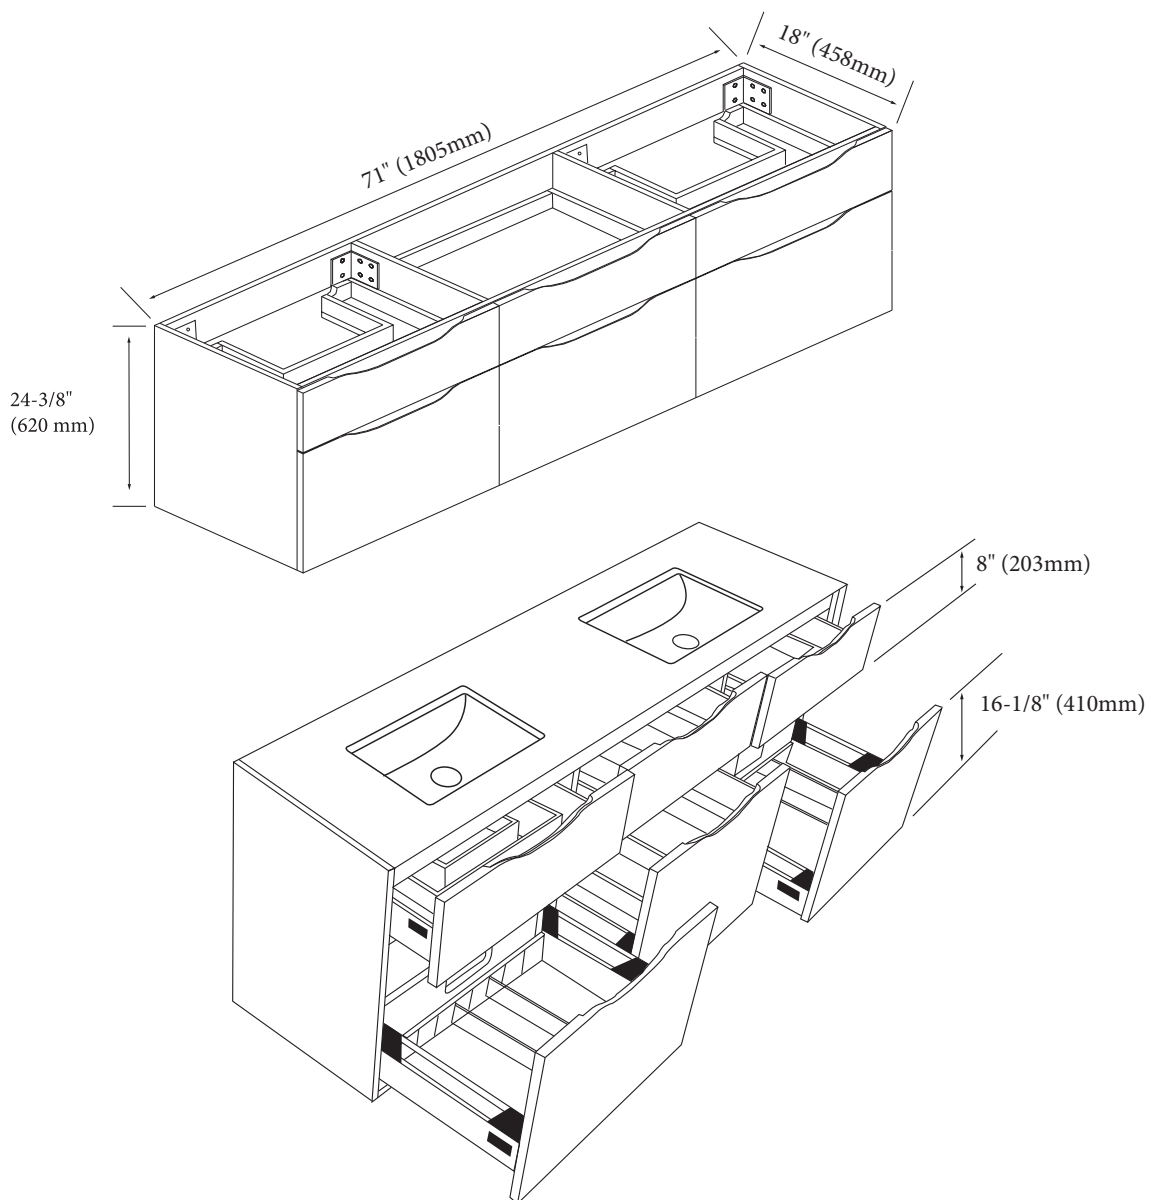

Bolano - 72" Double Bowl

Specification & Installation Guide

Features

- Wall hung 72" vanity : 24-3/8"(620mm)H x 18"(458mm)D x 71" (1805mm)W
- Furniture grade plywood layered with solid wood veneer and protected with several coats of polyurethane (No particle board or MDF used).
- Matching finish inside out
- Six fully adjustable drawers with full-extension soft-close European hardware.
- Bottom drawers include adjustable tempered glass dividers

Top/Basin options

- Quartzstone™ top & White ceramic basin
- Glossy White X-Stone top/basin
- Glossy or Matte White X-Stone flat countertop

Package Dimensions

73" x 22" x 27"

Weight

208 lbs. / 94.55 kgs

Bolano - 72" Double Bowl

Specification & Installation Guide

SIDE VIEW

TOP VIEW

BACK VIEW

Bolano - 72" Double Bowl Specification & Installation Guide

FRONT VIEW

TYPICAL INSTALLATION

The typical dimensions shown will result in vanity cabinet height of 34" (864mm). Depending on the countertop selected, the total height will vary from 35-1/4" (895mm) to 36-1/2" (927mm). For above-counter vessels with typical heights between 4" and 6", it is suggested to lower the cabinet to 31" (785mm). If alternate heights are desired, adjust the rough-in and backing material heights using the dimensions provided.