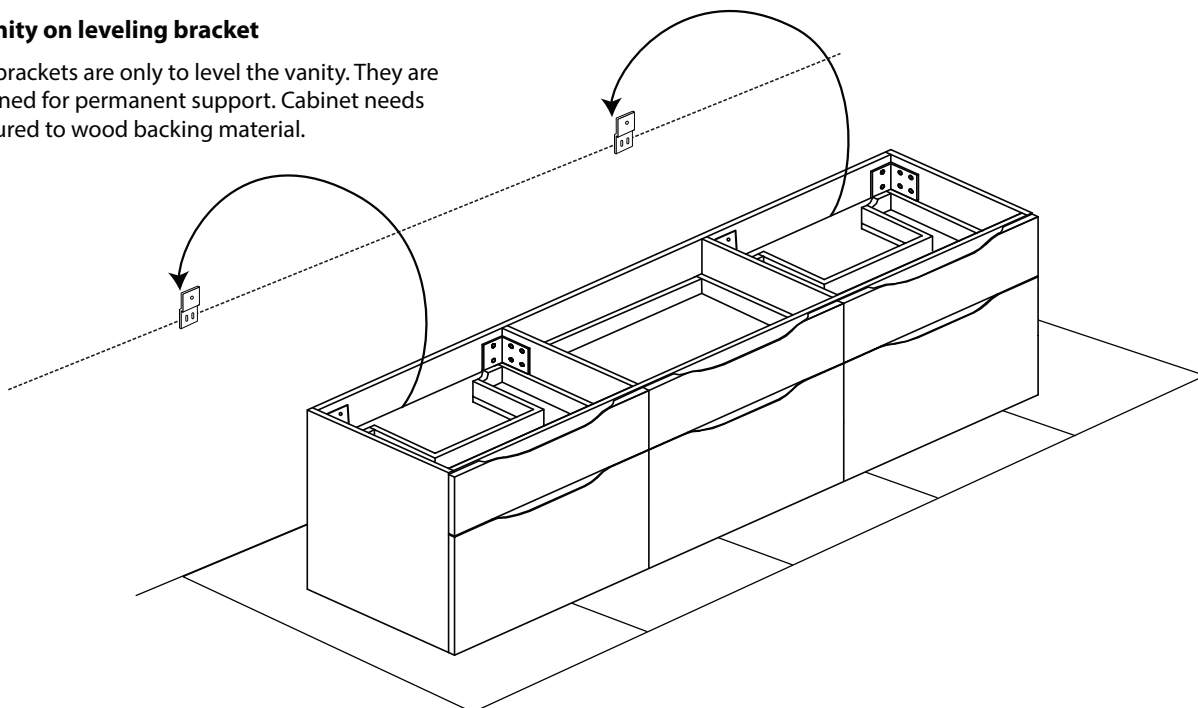

Specification & Installation Guide

SIDE VIEW

TOP VIEW

BACK VIEW

Bolano - 72" Double Bowl Specification & Installation Guide

FRONT VIEW

TYPICAL INSTALLATION

The typical dimensions shown will result in vanity cabinet height of 34" (864mm). Depending on the countertop selected, the total height will vary from 35-1/4" (895mm) to 36-1/2" (927mm). For above-counter vessels with typical heights between 4" and 6", it is suggested to lower the cabinet to 31" (785mm). If alternate heights are desired, adjust the rough-in and backing material heights using the dimensions provided.

Bolano - 72" Double Bowl

Specification & Installation Guide

INSTALLATION INSTRUCTIONS

Item	Leveling Bracket	#10 x 2" Screws	Anchors	Lag Bolt 5/16 x 2-1/2"	Silicone (not included)
Qty.	2	4	8	8	1
					

STEP 1

Wall Preparation

Bolano - 72" Double Bowl

Specification & Installation Guide

STEP 2

Install leveling bracket

STEP 3

Place vanity on leveling bracket

Leveling brackets are only to level the vanity. They are not designed for permanent support. Cabinet needs to be secured to wood backing material.

Bolano - 72" Double Bowl

Specification & Installation Guide

STEP 4

Secure vanity to wood reinforcement backing

Lag Bolts
5/16 x 2-1/2"

STEP 5

Install countertop with Silicone

SILICONE