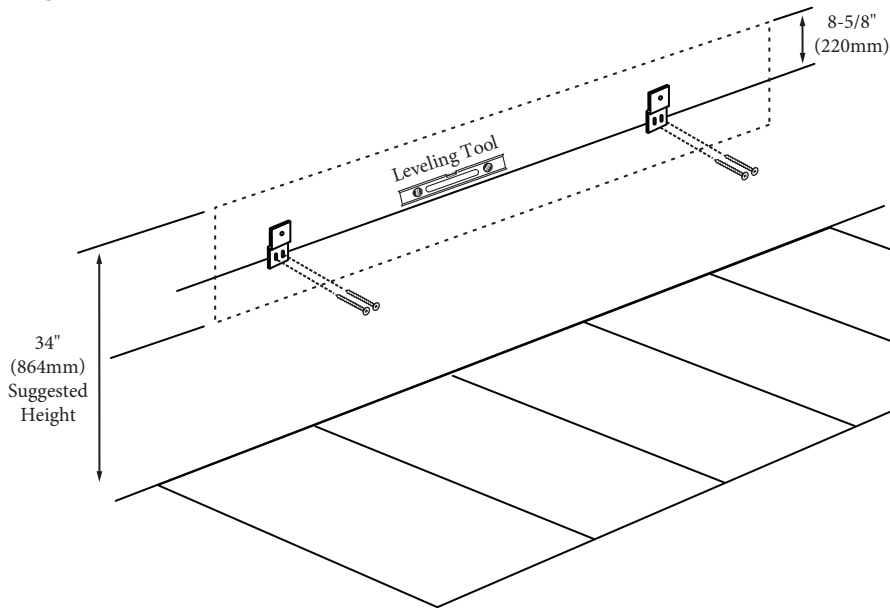

Bolano - 72" Double Bowl

Specification & Installation Guide

Features

- Wall hung 72" vanity : 24-3/8"(620mm)H x 18"(458mm)D x 71" (1805mm)W
- Furniture grade plywood layered with solid wood veneer and protected with several coats of polyurethane (No particle board or MDF used).
- Matching finish inside out
- Six fully adjustable drawers with full-extension soft-close European hardware.
- Bottom drawers include adjustable tempered glass dividers

Specification & Installation Guide

SIDE VIEW

TOP VIEW

BACK VIEW

Bolano - 72" Double Bowl Specification & Installation Guide

FRONT VIEW

TYPICAL INSTALLATION

The typical dimensions shown will result in vanity cabinet height of 34" (864mm). Depending on the countertop selected, the total height will vary from 35-1/4" (895mm) to 36-1/2" (927mm). For above-counter vessels with typical heights between 4" and 6", it is suggested to lower the cabinet to 31" (785mm). If alternate heights are desired, adjust the rough-in and backing material heights using the dimensions provided.

Bolano - 72" Double Bowl

Specification & Installation Guide

INSTALLATION INSTRUCTIONS

Item	Leveling Bracket	#10 x 2" Screws	Anchors	Lag Bolt 5/16 x 2-1/2"	Silicone (not included)
Qty.	2	4	8	8	1
					

STEP 1

Wall Preparation

Bolano - 72" Double Bowl

Specification & Installation Guide

STEP 2

Install leveling bracket

STEP 3

Place vanity on leveling bracket

Leveling brackets are only to level the vanity. They are not designed for permanent support. Cabinet needs to be secured to wood backing material.