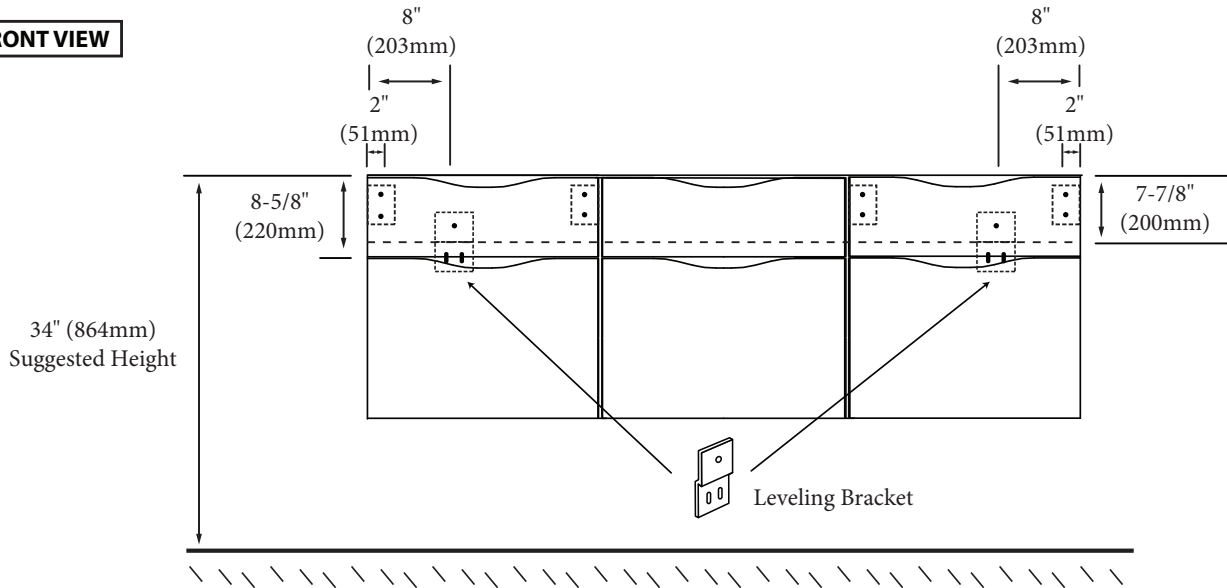

Bolano - 72" Double Bowl

Specification & Installation Guide

Features

- Wall hung 72" vanity : 24-3/8"(620mm)H x 18"(458mm)D x 71" (1805mm)W
- Furniture grade plywood layered with solid wood veneer and protected with several coats of polyurethane (No particle board or MDF used).
- Matching finish inside out
- Six fully adjustable drawers with full-extension soft-close European hardware.
- Bottom drawers include adjustable tempered glass dividers

Top/Basin options

- Quartzstone™ top & White ceramic basin
- Glossy White X-Stone top/basin
- Glossy or Matte White X-Stone flat countertop

Package Dimensions

73" x 22" x 27"

Weight

208 lbs. / 94.55 kgs

Bolano - 72" Double Bowl

Specification & Installation Guide

SIDE VIEW

TOP VIEW

BACK VIEW

Bolano - 72" Double Bowl Specification & Installation Guide

FRONT VIEW

TYPICAL INSTALLATION

The typical dimensions shown will result in vanity cabinet height of 34" (864mm). Depending on the countertop selected, the total height will vary from 35-1/4" (895mm) to 36-1/2" (927mm). For above-counter vessels with typical heights between 4" and 6", it is suggested to lower the cabinet to 31" (785mm). If alternate heights are desired, adjust the rough-in and backing material heights using the dimensions provided.