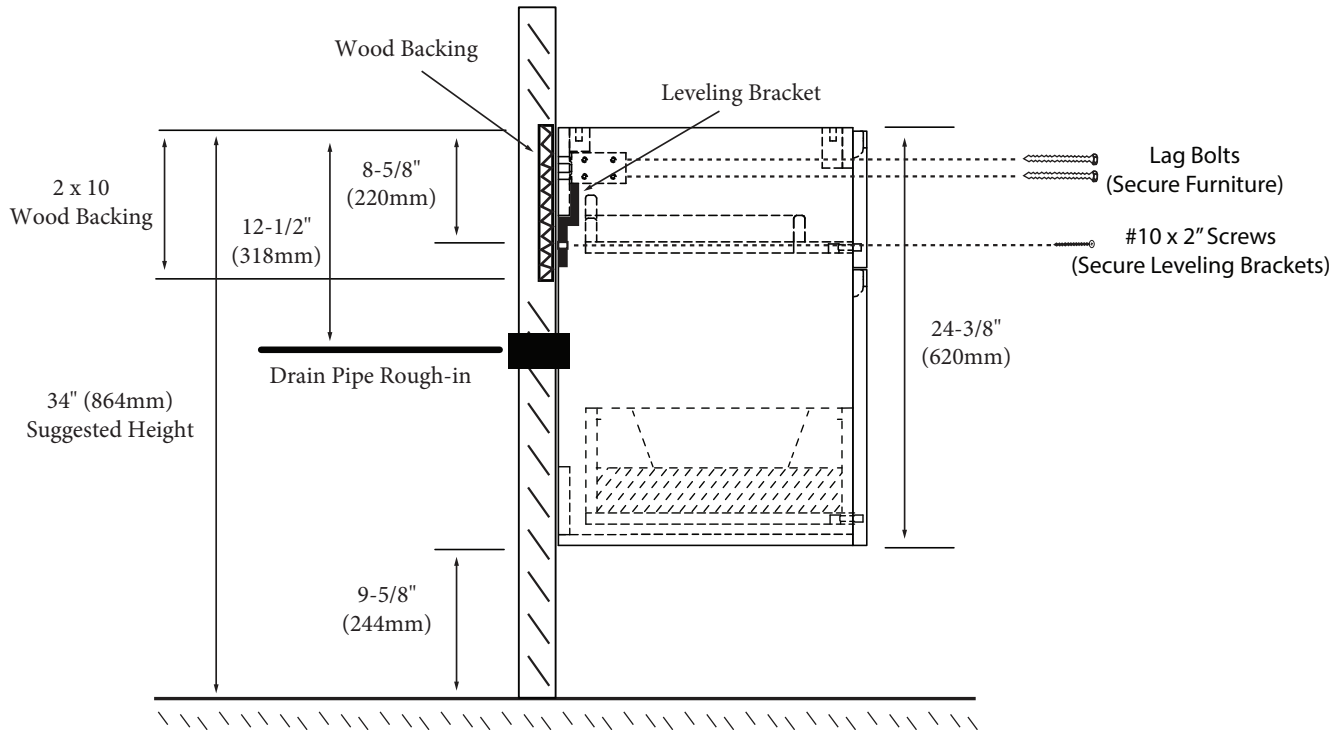

Bolano - 72" Double Bowl

Specification & Installation Guide

Features

- Wall hung 72" vanity : 24-3/8"(620mm)H x 18"(458mm)D x 71" (1805mm)W
- Furniture grade plywood layered with solid wood veneer and protected with several coats of polyurethane (No particle board or MDF used).
- Matching finish inside out
- Six fully adjustable drawers with full-extension soft-close European hardware.
- Bottom drawers include adjustable tempered glass dividers

Top/Basin options

- Quartzstone™ top & White ceramic basin
- Glossy White X-Stone top/basin
- Glossy or Matte White X-Stone flat countertop

Package Dimensions

73" x 22" x 27"

Weight

208 lbs. / 94.55 kgs

Bolano - 72" Double Bowl

Specification & Installation Guide

SIDE VIEW

TOP VIEW

BACK VIEW

Bolano - 72" Double Bowl Specification & Installation Guide

FRONT VIEW

TYPICAL INSTALLATION

The typical dimensions shown will result in vanity cabinet height of 34" (864mm). Depending on the countertop selected, the total height will vary from 35-1/4" (895mm) to 36-1/2" (927mm). For above-counter vessels with typical heights between 4" and 6", it is suggested to lower the cabinet to 31" (785mm). If alternate heights are desired, adjust the rough-in and backing material heights using the dimensions provided.