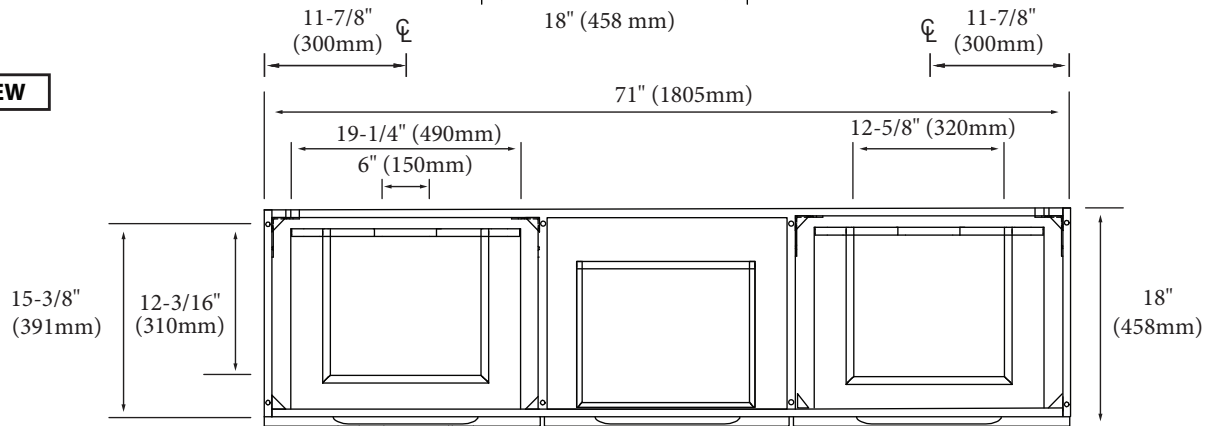

Bolano - 72" Double Bowl

Specification & Installation Guide

Features

- Wall hung 72" vanity : 24-3/8"(620mm)H x 18"(458mm)D x 71" (1805mm)W
- Furniture grade plywood layered with solid wood veneer and protected with several coats of polyurethane (No particle board or MDF used).
- Matching finish inside out
- Six fully adjustable drawers with full-extension soft-close European hardware.
- Bottom drawers include adjustable tempered glass dividers

Top/Basin options

- Quartzstone™ top & White ceramic basin
- Glossy White X-Stone top/basin
- Glossy or Matte White X-Stone flat countertop

Package Dimensions

73" x 22" x 27"

Weight

208 lbs. / 94.55 kgs

Bolano - 72" Double Bowl

Specification & Installation Guide

SIDE VIEW

TOP VIEW

BACK VIEW

Bolano - 72" Double Bowl Specification & Installation Guide

FRONT VIEW

TYPICAL INSTALLATION

The typical dimensions shown will result in vanity cabinet height of 34" (864mm). Depending on the countertop selected, the total height will vary from 35-1/4" (895mm) to 36-1/2" (927mm). For above-counter vessels with typical heights between 4" and 6", it is suggested to lower the cabinet to 31" (785mm). If alternate heights are desired, adjust the rough-in and backing material heights using the dimensions provided.