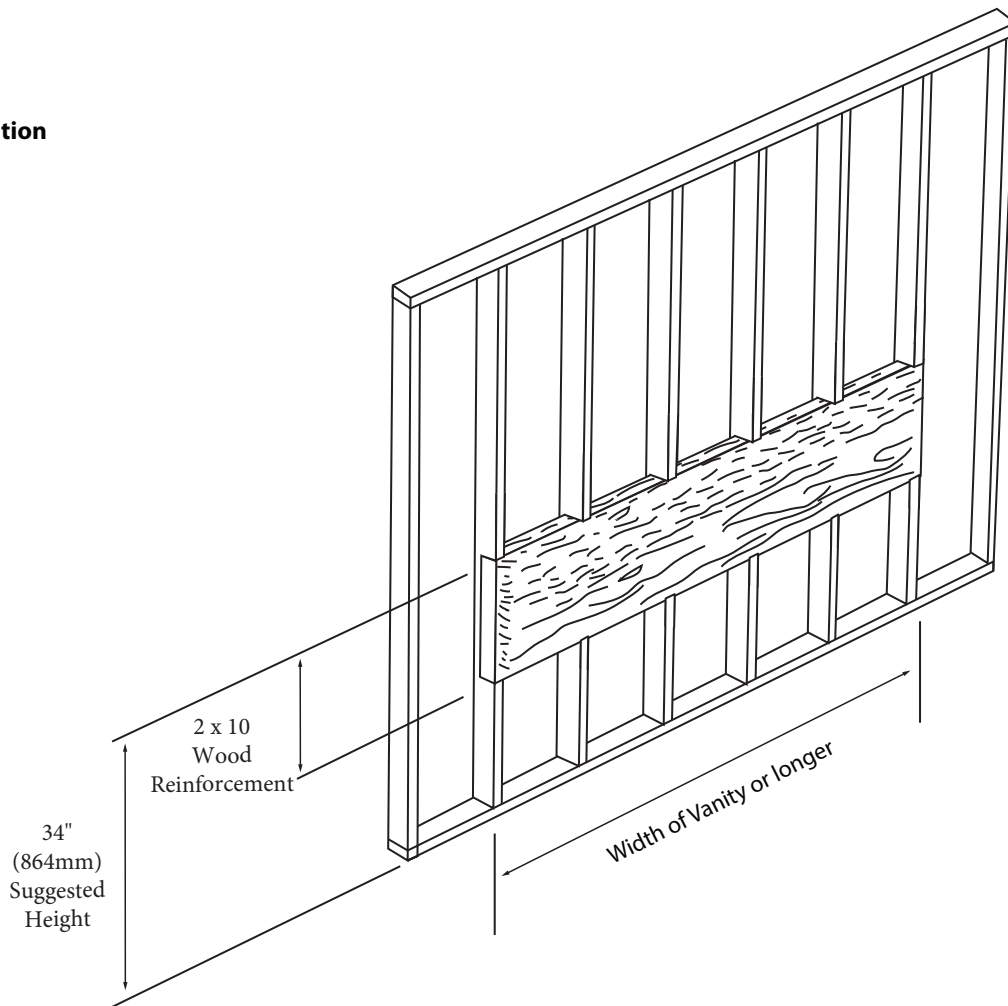

Bolano - 72" Double Bowl

Specification & Installation Guide

Features

- Wall hung 72" vanity : 24-3/8"(620mm)H x 18"(458mm)D x 71" (1805mm)W
- Furniture grade plywood layered with solid wood veneer and protected with several coats of polyurethane (No particle board or MDF used).
- Matching finish inside out
- Six fully adjustable drawers with full-extension soft-close European hardware.
- Bottom drawers include adjustable tempered glass dividers

Specification & Installation Guide

SIDE VIEW

TOP VIEW

BACK VIEW

Bolano - 72" Double Bowl Specification & Installation Guide

FRONT VIEW

TYPICAL INSTALLATION

The typical dimensions shown will result in vanity cabinet height of 34" (864mm). Depending on the countertop selected, the total height will vary from 35-1/4" (895mm) to 36-1/2" (927mm). For above-counter vessels with typical heights between 4" and 6", it is suggested to lower the cabinet to 31" (785mm). If alternate heights are desired, adjust the rough-in and backing material heights using the dimensions provided.

Bolano - 72" Double Bowl

Specification & Installation Guide

INSTALLATION INSTRUCTIONS

Item	Leveling Bracket	#10 x 2" Screws	Anchors	Lag Bolt 5/16 x 2-1/2"	Silicone (not included)
Qty.	2	4	8	8	1
					

STEP 1

Wall Preparation

Bolano - 72" Double Bowl

Specification & Installation Guide

STEP 2

Install leveling bracket

STEP 3

Place vanity on leveling bracket

Leveling brackets are only to level the vanity. They are not designed for permanent support. Cabinet needs to be secured to wood backing material.