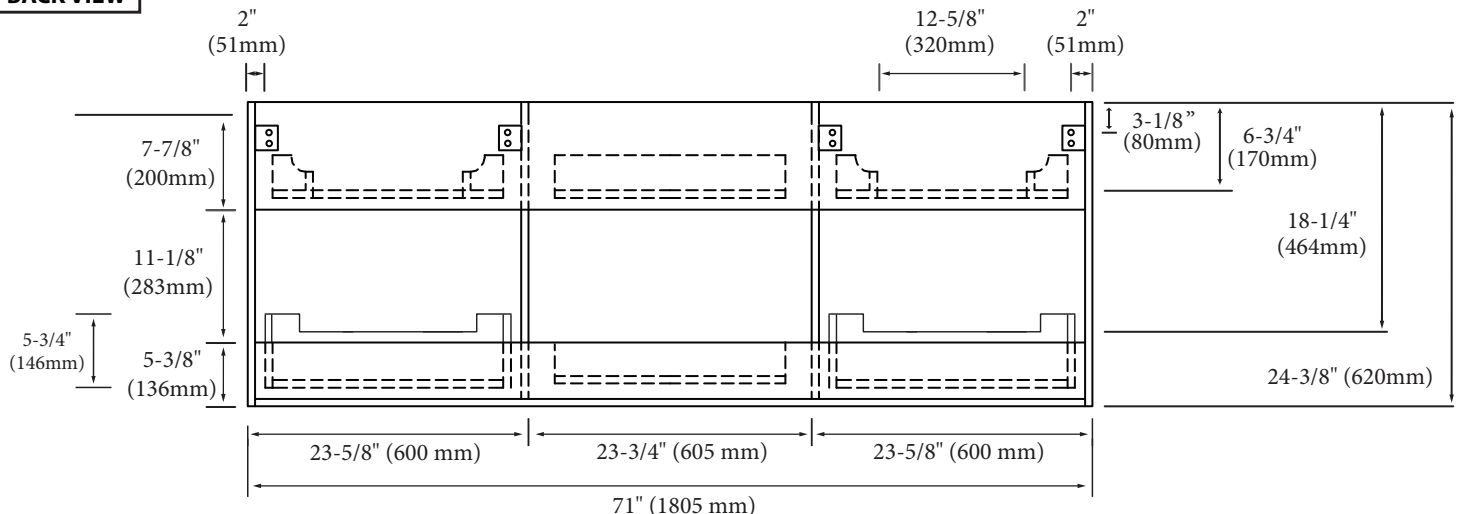

Bolano - 72" Double Bowl

Specification & Installation Guide

Features

- Wall hung 72" vanity : 24-3/8"(620mm)H x 18"(458mm)D x 71" (1805mm)W
- Furniture grade plywood layered with solid wood veneer and protected with several coats of polyurethane (No particle board or MDF used).
- Matching finish inside out
- Six fully adjustable drawers with full-extension soft-close European hardware.
- Bottom drawers include adjustable tempered glass dividers

Top/Basin options

- Quartzstone™ top & White ceramic basin
- Glossy White X-Stone top/basin
- Glossy or Matte White X-Stone flat countertop

Package Dimensions

73" x 22" x 27"

Weight

208 lbs. / 94.55 kgs

Bolano - 72" Double Bowl

Specification & Installation Guide

SIDE VIEW

TOP VIEW

BACK VIEW

Bolano - 72" Double Bowl Specification & Installation Guide

FRONT VIEW

TYPICAL INSTALLATION

The typical dimensions shown will result in vanity cabinet height of 34" (864mm). Depending on the countertop selected, the total height will vary from 35-1/4" (895mm) to 36-1/2" (927mm). For above-counter vessels with typical heights between 4" and 6", it is suggested to lower the cabinet to 31" (785mm). If alternate heights are desired, adjust the rough-in and backing material heights using the dimensions provided.