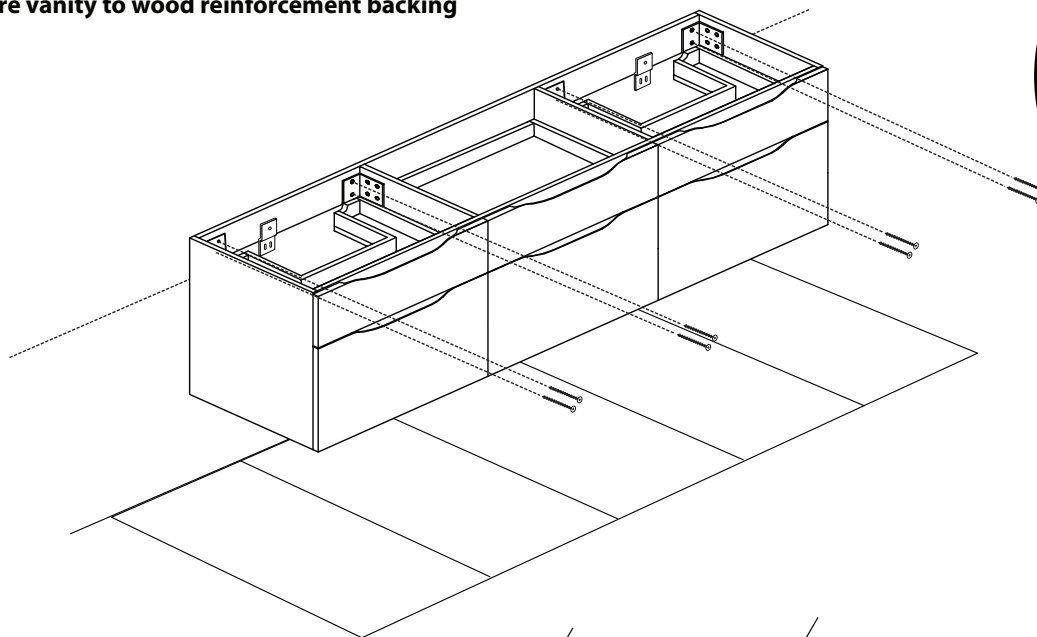

Bolano - 72" Double Bowl

Specification & Installation Guide

STEP 4

Secure vanity to wood reinforcement backing