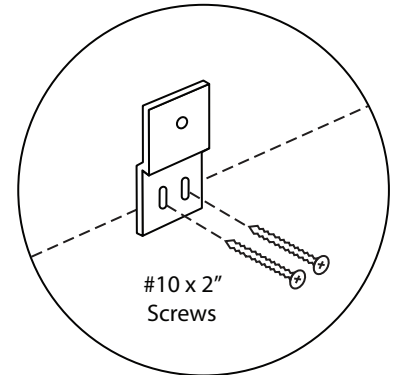

Bolano - 72" Double Bowl

Specification & Installation Guide

Features

- Wall hung 72" vanity : 24-3/8"(620mm)H x 18"(458mm)D x 71" (1805mm)W
- Furniture grade plywood layered with solid wood veneer and protected with several coats of polyurethane (No particle board or MDF used).
- Matching finish inside out
- Six fully adjustable drawers with full-extension soft-close European hardware.
- Bottom drawers include adjustable tempered glass dividers

Specification & Installation Guide

SIDE VIEW

TOP VIEW

BACK VIEW

Bolano - 72" Double Bowl Specification & Installation Guide

FRONT VIEW

TYPICAL INSTALLATION

The typical dimensions shown will result in vanity cabinet height of 34" (864mm). Depending on the countertop selected, the total height will vary from 35-1/4" (895mm) to 36-1/2" (927mm). For above-counter vessels with typical heights between 4" and 6", it is suggested to lower the cabinet to 31" (785mm). If alternate heights are desired, adjust the rough-in and backing material heights using the dimensions provided.

Bolano - 72" Double Bowl

Specification & Installation Guide

INSTALLATION INSTRUCTIONS

Item	Leveling Bracket	#10 x 2" Screws	Anchors	Lag Bolt 5/16 x 2-1/2"	Silicone (not included)
Qty.	2	4	8	8	1
					

STEP 1

Wall Preparation

Bolano - 72" Double Bowl

Specification & Installation Guide

STEP 2

Install leveling bracket

STEP 3

Place vanity on leveling bracket

Leveling brackets are only to level the vanity. They are not designed for permanent support. Cabinet needs to be secured to wood backing material.