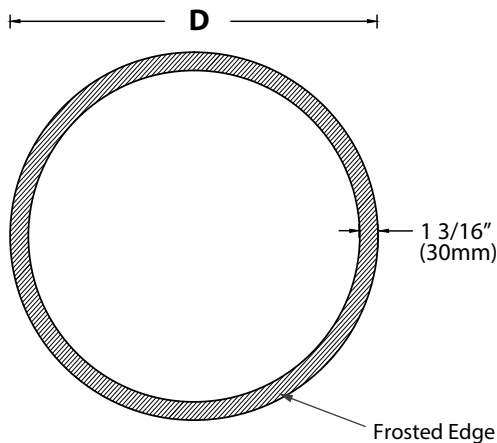

FRONT VIEW

SIDE VIEW

BACK VIEW

Features

- Wall hung round frameless mirror
- Design "floating" look - 3/4" off the wall
- Plain mirror with aluminum base
- Copper free mirror and GreenShield™ protective backing

MODEL	D	W-2/H-2	W-3/H-3	I-1/I-2	PACKAGE	G. WEIGHT
RL-RD2400-003-AL	24"(610mm)	14"(356mm)	13 3/16"(335mm)	7 3/8"(187mm)	27" x 23" x 6"	12lbs/6kgs
RL-RD3000-003-AL	30"(762mm)	18"(457mm)	17 3/16"(436mm)	8 3/8"(152mm)	33" x 23" x 6"	18lbs/8kgs
RL-RD3600-003-AL	36"(914mm)	21"(533mm)	20 3/16"(513mm)	9 7/8"(250mm)	39" x 23" x 6"	25lbs/12kgs
RL-RD4200-003-AL	42"(1067mm)	25"(635mm)	24 3/16"(614mm)	10 7/8"(276mm)	45" x 23" x 6"	33lbs/15kgs
RL-RD4800-003-AL	48"(1219mm)	29"(737mm)	28 3/16"(716mm)	11 7/8"(301mm)	51" x 23" x 6"	43lbs/20kgs

FRONT VIEW

SIDE VIEW

BACK VIEW

Features

- Wall hung round frameless mirror
- Design "floating" look - 3/4" off the wall
- Frameless DualFrost™ etched mirror edges with aluminum base
- Copper free mirror and GreenShield™ protective backing

MODEL	D	W-2/H-2	W-3/H-3	I-1/I-2	PACKAGE	G. WEIGHT
RL-RD2400-F03-AL	24"(610mm)	14"(356mm)	13 3/16"(335mm)	7 3/8"(187mm)	27" x 23" x 6"	12lbs/6kgs
RL-RD3000-F03-AL	30"(762mm)	18"(457mm)	17 3/16"(436mm)	8 3/8"(152mm)	33" x 23" x 6"	18lbs/8kgs
RL-RD3600-F03-AL	36"(914mm)	21"(533mm)	20 3/16"(513mm)	9 7/8"(250mm)	39" x 23" x 6"	25lbs/12kgs
RL-RD4200-F03-AL	42"(1067mm)	25"(635mm)	24 3/16"(614mm)	10 7/8"(276mm)	45" x 23" x 6"	33lbs/15kgs
RL-RD4800-F03-AL	48"(1219mm)	29"(737mm)	28 3/16"(716mm)	11 7/8"(301mm)	51" x 23" x 6"	43lbs/20kgs