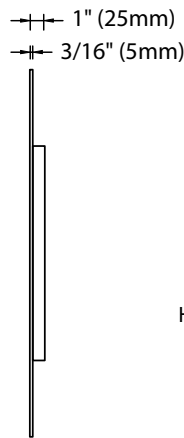

FRONT VIEW

SIDE VIEW

BACK VIEW

Features

- Wall hung round frameless mirror
- Design "floating" look - 3/4" off the wall
- Plain mirror with aluminum base
- Copper free mirror and GreenShield™ protective backing

MODEL	D	W-2/H-2	W-3/H-3	I-1/I-2	PACKAGE	G. WEIGHT
RL-RD2400-003-AL	24"(610mm)	14"(356mm)	13 3/16"(335mm)	7 3/8"(187mm)	27" x 23" x 6"	12lbs/6kgs
RL-RD3000-003-AL	30"(762mm)	18"(457mm)	17 3/16"(436mm)	8 3/8"(152mm)	33" x 23" x 6"	18lbs/8kgs
RL-RD3600-003-AL	36"(914mm)	21"(533mm)	20 3/16"(513mm)	9 7/8"(250mm)	39" x 23" x 6"	25lbs/12kgs
RL-RD4200-003-AL	42"(1067mm)	25"(635mm)	24 3/16"(614mm)	10 7/8"(276mm)	45" x 23" x 6"	33lbs/15kgs
RL-RD4800-003-AL	48"(1219mm)	29"(737mm)	28 3/16"(716mm)	11 7/8"(301mm)	51" x 23" x 6"	43lbs/20kgs

FRONT VIEW

SIDE VIEW

BACK VIEW

Features

- Wall hung round frameless mirror
- Design "floating" look - 3/4" off the wall
- Frameless DualFrost™ etched mirror edges with aluminum base
- Copper free mirror and GreenShield™ protective backing

MODEL	D	W-2/H-2	W-3/H-3	I-1/I-2	PACKAGE	G. WEIGHT
RL-RD2400-F03-AL	24"(610mm)	14"(356mm)	13 3/16"(335mm)	7 3/8"(187mm)	27" x 23" x 6"	12lbs/6kgs
RL-RD3000-F03-AL	30"(762mm)	18"(457mm)	17 3/16"(436mm)	8 3/8"(152mm)	33" x 23" x 6"	18lbs/8kgs
RL-RD3600-F03-AL	36"(914mm)	21"(533mm)	20 3/16"(513mm)	9 7/8"(250mm)	39" x 23" x 6"	25lbs/12kgs
RL-RD4200-F03-AL	42"(1067mm)	25"(635mm)	24 3/16"(614mm)	10 7/8"(276mm)	45" x 23" x 6"	33lbs/15kgs
RL-RD4800-F03-AL	48"(1219mm)	29"(737mm)	28 3/16"(716mm)	11 7/8"(301mm)	51" x 23" x 6"	43lbs/20kgs