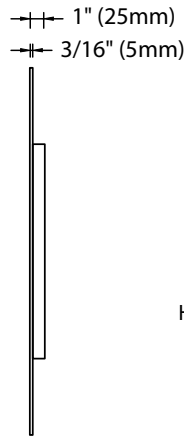

FRONT VIEW

SIDE VIEW

BACK VIEW

Features

- Wall hung round frameless mirror
- Design "floating" look - 3/4" off the wall
- Plain mirror with aluminum base
- Copper free mirror and GreenShield™ protective backing

MODEL	D	W-2/H-2	W-3/H-3	I-1/I-2	PACKAGE	G. WEIGHT
RL-RD2400-003-AL	24"(610mm)	14"(356mm)	13 3/16"(335mm)	7 3/8"(187mm)	27" x 23" x 6"	12lbs/6kgs
RL-RD3000-003-AL	30"(762mm)	18"(457mm)	17 3/16"(436mm)	8 3/8"(152mm)	33" x 23" x 6"	18lbs/8kgs
RL-RD3600-003-AL	36"(914mm)	21"(533mm)	20 3/16"(513mm)	9 7/8"(250mm)	39" x 23" x 6"	25lbs/12kgs
RL-RD4200-003-AL	42"(1067mm)	25"(635mm)	24 3/16"(614mm)	10 7/8"(276mm)	45" x 23" x 6"	33lbs/15kgs
RL-RD4800-003-AL	48"(1219mm)	29"(737mm)	28 3/16"(716mm)	11 7/8"(301mm)	51" x 23" x 6"	43lbs/20kgs

FRONT VIEW

SIDE VIEW

BACK VIEW

Features

- Wall hung round frameless mirror
- Design "floating" look - 3/4" off the wall
- Frameless DualFrost™ etched mirror edges with aluminum base
- Copper free mirror and GreenShield™ protective backing

MODEL	D	W-2/H-2	W-3/H-3	I-1/I-2	PACKAGE	G. WEIGHT
RL-RD2400-F03-AL	24"(610mm)	14"(356mm)	13 3/16"(335mm)	7 3/8"(187mm)	27" x 23" x 6"	12lbs/6kgs
RL-RD3000-F03-AL	30"(762mm)	18"(457mm)	17 3/16"(436mm)	8 3/8"(152mm)	33" x 23" x 6"	18lbs/8kgs
RL-RD3600-F03-AL	36"(914mm)	21"(533mm)	20 3/16"(513mm)	9 7/8"(250mm)	39" x 23" x 6"	25lbs/12kgs
RL-RD4200-F03-AL	42"(1067mm)	25"(635mm)	24 3/16"(614mm)	10 7/8"(276mm)	45" x 23" x 6"	33lbs/15kgs
RL-RD4800-F03-AL	48"(1219mm)	29"(737mm)	28 3/16"(716mm)	11 7/8"(301mm)	51" x 23" x 6"	43lbs/20kgs