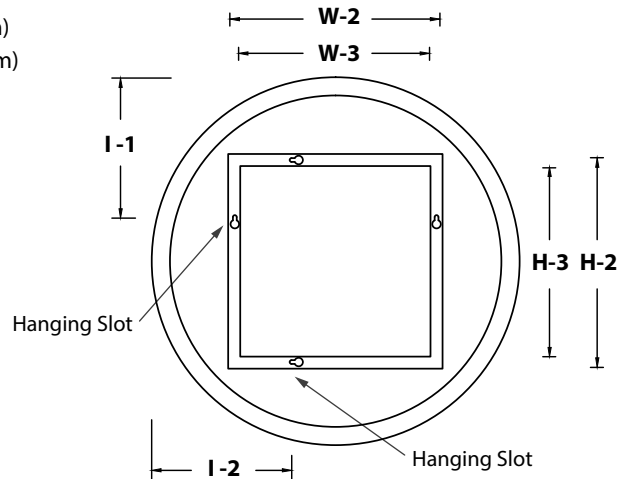

FRONT VIEW

SIDE VIEW

BACK VIEW

Features

- Wall hung round frameless mirror
- Design "floating" look - 3/4" off the wall
- Plain mirror with aluminum base
- Copper free mirror and GreenShield™ protective backing

MODEL	D	W-2/H-2	W-3/H-3	I-1/I-2	PACKAGE	G. WEIGHT
RL-RD2400-003-AL	24"(610mm)	14"(356mm)	13 3/16"(335mm)	7 3/8"(187mm)	27" x 23" x 6"	12lbs/6kgs
RL-RD3000-003-AL	30"(762mm)	18"(457mm)	17 3/16"(436mm)	8 3/8"(152mm)	33" x 23" x 6"	18lbs/8kgs
RL-RD3600-003-AL	36"(914mm)	21"(533mm)	20 3/16"(513mm)	9 7/8"(250mm)	39" x 23" x 6"	25lbs/12kgs
RL-RD4200-003-AL	42"(1067mm)	25"(635mm)	24 3/16"(614mm)	10 7/8"(276mm)	45" x 23" x 6"	33lbs/15kgs
RL-RD4800-003-AL	48"(1219mm)	29"(737mm)	28 3/16"(716mm)	11 7/8"(301mm)	51" x 23" x 6"	43lbs/20kgs

FRONT VIEW

SIDE VIEW

BACK VIEW

Features

- Wall hung round frameless mirror
- Design "floating" look - 3/4" off the wall
- Frameless DualFrost™ etched mirror edges with aluminum base
- Copper free mirror and GreenShield™ protective backing

MODEL	D	W-2/H-2	W-3/H-3	I-1/I-2	PACKAGE	G. WEIGHT
RL-RD2400-F03-AL	24"(610mm)	14"(356mm)	13 3/16"(335mm)	7 3/8"(187mm)	27" x 23" x 6"	12lbs/6kgs
RL-RD3000-F03-AL	30"(762mm)	18"(457mm)	17 3/16"(436mm)	8 3/8"(152mm)	33" x 23" x 6"	18lbs/8kgs
RL-RD3600-F03-AL	36"(914mm)	21"(533mm)	20 3/16"(513mm)	9 7/8"(250mm)	39" x 23" x 6"	25lbs/12kgs
RL-RD4200-F03-AL	42"(1067mm)	25"(635mm)	24 3/16"(614mm)	10 7/8"(276mm)	45" x 23" x 6"	33lbs/15kgs
RL-RD4800-F03-AL	48"(1219mm)	29"(737mm)	28 3/16"(716mm)	11 7/8"(301mm)	51" x 23" x 6"	43lbs/20kgs