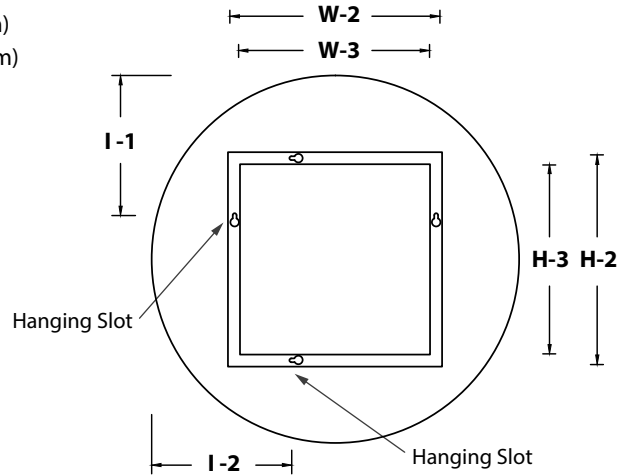

FRONT VIEW

SIDE VIEW

BACK VIEW

Features

- Wall hung round frameless mirror
- Design "floating" look - 3/4" off the wall
- Plain mirror with aluminum base
- Copper free mirror and GreenShield™ protective backing

MODEL	D	W-2/H-2	W-3/H-3	I-1/I-2	PACKAGE	G. WEIGHT
RL-RD2400-003-AL	24"(610mm)	14"(356mm)	13 3/16"(335mm)	7 3/8"(187mm)	27" x 23" x 6"	12lbs/6kgs
RL-RD3000-003-AL	30"(762mm)	18"(457mm)	17 3/16"(436mm)	8 3/8"(152mm)	33" x 23" x 6"	18lbs/8kgs
RL-RD3600-003-AL	36"(914mm)	21"(533mm)	20 3/16"(513mm)	9 7/8"(250mm)	39" x 23" x 6"	25lbs/12kgs
RL-RD4200-003-AL	42"(1067mm)	25"(635mm)	24 3/16"(614mm)	10 7/8"(276mm)	45" x 23" x 6"	33lbs/15kgs
RL-RD4800-003-AL	48"(1219mm)	29"(737mm)	28 3/16"(716mm)	11 7/8"(301mm)	51" x 23" x 6"	43lbs/20kgs

FRONT VIEW

SIDE VIEW

BACK VIEW

Features

- Wall hung round frameless mirror
- Design "floating" look - 3/4" off the wall
- Frameless DualFrost™ etched mirror edges with aluminum base
- Copper free mirror and GreenShield™ protective backing

MODEL	D	W-2/H-2	W-3/H-3	I-1/I-2	PACKAGE	G. WEIGHT
RL-RD2400-F03-AL	24"(610mm)	14"(356mm)	13 3/16"(335mm)	7 3/8"(187mm)	27" x 23" x 6"	12lbs/6kgs
RL-RD3000-F03-AL	30"(762mm)	18"(457mm)	17 3/16"(436mm)	8 3/8"(152mm)	33" x 23" x 6"	18lbs/8kgs
RL-RD3600-F03-AL	36"(914mm)	21"(533mm)	20 3/16"(513mm)	9 7/8"(250mm)	39" x 23" x 6"	25lbs/12kgs
RL-RD4200-F03-AL	42"(1067mm)	25"(635mm)	24 3/16"(614mm)	10 7/8"(276mm)	45" x 23" x 6"	33lbs/15kgs
RL-RD4800-F03-AL	48"(1219mm)	29"(737mm)	28 3/16"(716mm)	11 7/8"(301mm)	51" x 23" x 6"	43lbs/20kgs