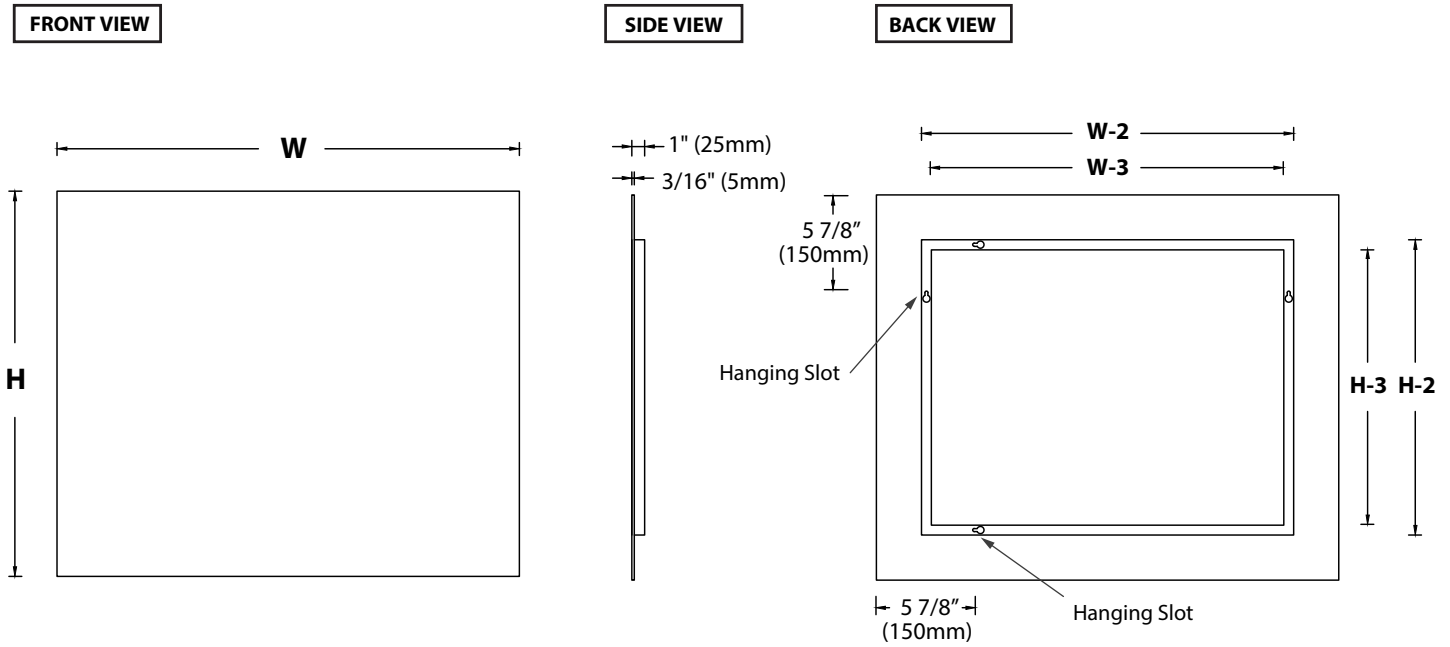

The Vetro Mirror Collection

Specification & Installation Guide

Features

- Wall hung frameless mirror
- Design "floating" look - 3/4" off the wall
- Dual installation: mirror can be hung in long or short direction
- Frameless with aluminum base
- Copper free mirror and GreenShield™ protective backing

MODEL	W	H	W-2	H-2	W-3	H-3	PACKAGE	GROSS WEIGHT
RL-VT1636-003-AL	16" (406mm)	36" (914mm)	9" (229mm)	29" (736mm)	8 1/4" (210mm)	28 1/4" (717mm)	19" x 36" x 6"	20lbs/9kgs
RL-VT2030-003-AL	20" (508mm)	30" (762mm)	13" (330mm)	23" (584mm)	12 1/4" (311mm)	22 1/4" (564mm)	23" x 33" x 6"	18lbs/8kgs
RL-VT2430-003-AL	24" (610mm)	30" (762mm)	17" (432mm)	23" (584mm)	16 1/4" (412mm)	22 1/4" (564mm)	27" x 33" x 6"	20lbs/9kgs
RL-VT2448-003-AL	24" (610mm)	48" (1219mm)	17" (432mm)	41" (1041mm)	16 1/4" (412mm)	40 1/4" (1022mm)	27" x 51" x 6"	21lbs/9.5kgs
RL-VT3030-003-AL	30" (762mm)	30" (762mm)	23" (584mm)	23" (584mm)	22 1/4" (565mm)	22 1/4" (564mm)	33" x 33" x 6"	22lbs/10kgs
RL-VT3630-003-AL	36" (914mm)	30" (762mm)	29" (737mm)	23" (584mm)	28 1/4" (717mm)	22 1/4" (564mm)	39" x 33" x 6"	25lbs/11kgs
RL-VT4230-003-AL	42" (1067mm)	30" (762mm)	35" (889mm)	23" (584mm)	34 1/4" (869mm)	22 1/4" (564mm)	45" x 33" x 6"	29lbs/13kgs
RL-VT4830-003-AL	48" (1219mm)	30" (762mm)	41" (1041mm)	23" (584mm)	40 1/4" (1022mm)	22 1/4" (564mm)	51" x 33" x 6"	34lbs/15.5kgs
RL-VT6030-003-AL	60" (1524mm)	30" (762mm)	53" (1346mm)	23" (584mm)	52 1/4" (1327mm)	22 1/4" (564mm)	63" x 33" x 6"	42lbs/19kgs
RL-VT7230-003-AL	72" (1829mm)	30" (762mm)	65" (1651mm)	23" (584mm)	64 1/4" (1631mm)	22 1/4" (564mm)	75" x 33" x 6"	50lbs/22.5kgs