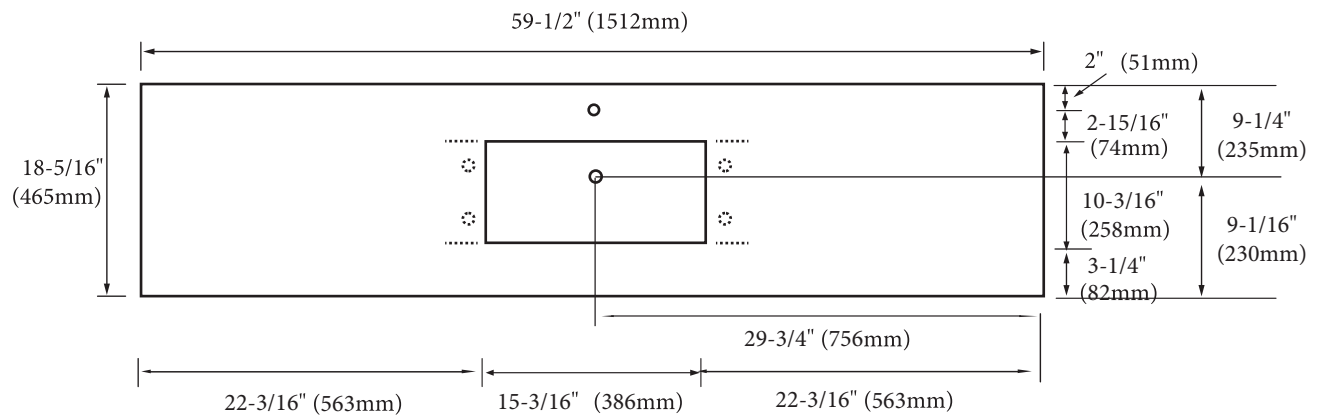

- QSA1812-60-110-XX - Single faucet (as shown)
- QSA1812-60-130-XX - 8" widespread

Quartzstone Countertop – 60" Single

Specification & Installation Guide

FEATURES

- Design: Quartzstone Countertop
- Material: Quartz composite.
- Dimension: 59-1/2" (1512 mm)L x 18-5/16" (465 mm)W x 3/4" (20 mm)H
- Two basins cut-out for Madeli under mount sink CB-1813.
- Faucet hole(s): Single or 8" widespread.
- Backsplash is not included.
- Packaging Dimensions: 63" (1600 mm) x 21" (534 mm) x 4" (102 mm)
- Gross Weight: 82 lbs (38 kg)

TOP VIEW

UNDER SIDE VIEW (CLIP POSITIONS)

For clarification, please contact Madeli Customer Care at (800)-819-6988 or (305)-718-8817 Ext. 1

All dimensions are approximate and subject to standard tolerance. Specifications subject to change without prior notice.