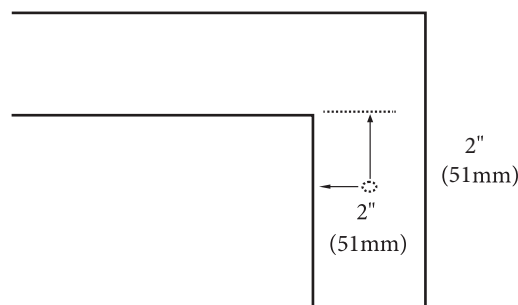

- QSA1812-60-110-XX - Single faucet (as shown)
- QSA1812-60-130-XX - 8" widespread

Quartzstone Countertop – 60" Single

Specification & Installation Guide

FEATURES

- Design: Quartzstone Countertop
- Material: Quartz composite.
- Dimension: 59-1/2" (1512 mm)L x 18-5/16" (465 mm)W x 3/4" (20 mm)H
- Two basins cut-out for Madeli under mount sink CB-1813.
- Faucet hole(s): Single or 8" widespread.
- Backsplash is not included.
- Packaging Dimensions: 63" (1600 mm) x 21" (534 mm) x 4" (102 mm)
- Gross Weight: 82 lbs (38 kg)

TOP VIEW

UNDER SIDE VIEW (CLIP POSITIONS)

For clarification, please contact Madeli Customer Care at (800)-819-6988 or (305)-718-8817 Ext. 1

All dimensions are approximate and subject to standard tolerance. Specifications subject to change without prior notice.