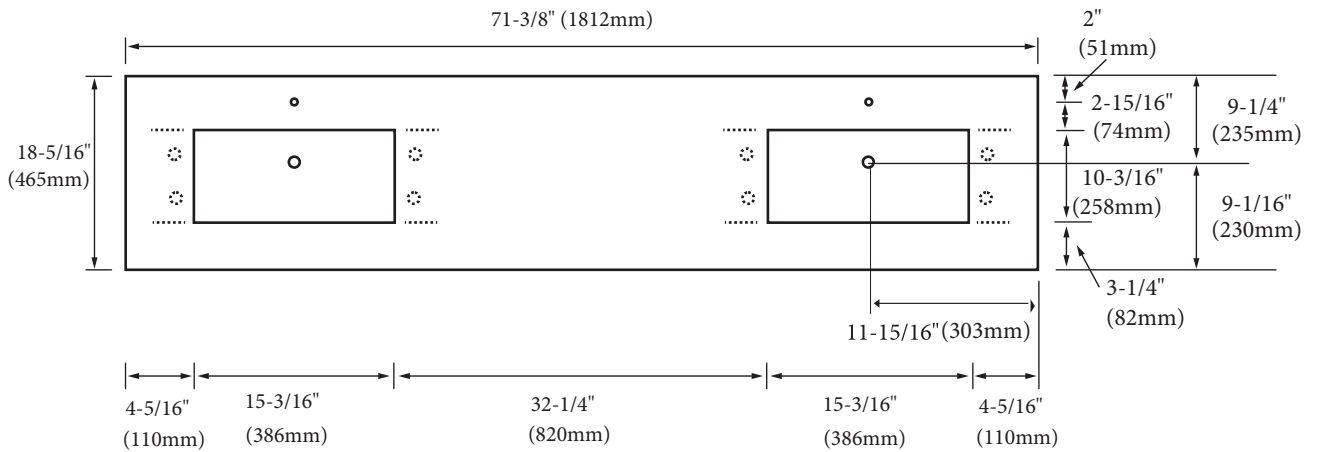

- QSA1812-72-210-XX - Single faucet (as shown)
- QSA1812-72-230-XX - 8" widespread

## Quartzstone Countertop – 72" Double

### FEATURES

- Design: Quartzstone Countertop
- Material: Quartz composite.
- Dimension: 71-3/8" (1812 mm)L x 18-5/16" (465 mm)W x 3/4" (20 mm)H
- Two basins cut-out for Madeli under mount sink CB-1813.
- Faucet hole(s): Single or 8" widespread.
- Backsplash is not included.
- Packaging Dimensions: 75" (1905 mm) x 21" (534 mm) x 4" (102 mm)
- Gross Weight: 105 lbs (48 kg)

### UNDER SIDE VIEW (CLIP POSITIONS)

**For clarification, please contact Madeli Customer Care at (800)-819-6988 or (305)-718-8817 Ext. 1**

All dimensions are approximate and subject to standard tolerance. Specifications subject to change without prior notice.