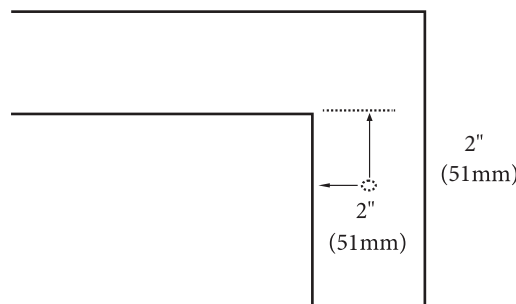

For clarification, please contact Madeli Customer Care at (800)-819-6988 or (305)-718-8817 Ext. 1

All dimensions are approximate and subject to standard tolerance. Specifications subject to change without prior notice.