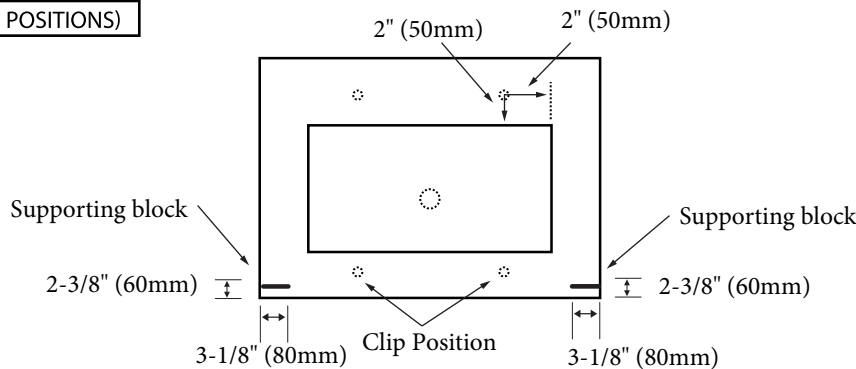

- QSV2230-24-110-XX - Single faucet (as shown)
- QSV2230-24-130-XX - 8" widespread

Quartzstone Countertop - 24"

Specification & Installation Guide

FEATURES

- Design: Quartzstone Countertop with apron.
- Material: Quartz composite.
- Type: Above-counter with under mount sink
- Dimension: 23-7/8" (606 mm)L x 22-3/16" (564 mm)W x 2-15/16" (75 mm)H
- Slab thickness: 3/4" (20 mm)
- Basin cut-out for Madeli undermount sink CB-2015.
- Faucet hole(s): Single or 8" widespread.
- 3" apron on front/ back/left/right sides.
- Backsplash included: 23-7/8" (606 mm)L X 3/4" (20 mm) X 3-15/16" (100 mm)H
- Packaging Dimensions: 27" (686 mm) x 26" (660 mm) x 7" (178 mm)
- Gross Weight: 44lbs (20kg).

TOP VIEW

UNDER SIDE VIEW (CLIP POSITIONS)

BACK VIEW

For clarification, please contact Madeli Customer Care at (800)-819-6988 or (305)-718-8817 Ext. 1

All dimensions are approximate and subject to standard tolerance. Specifications subject to change without prior notice.