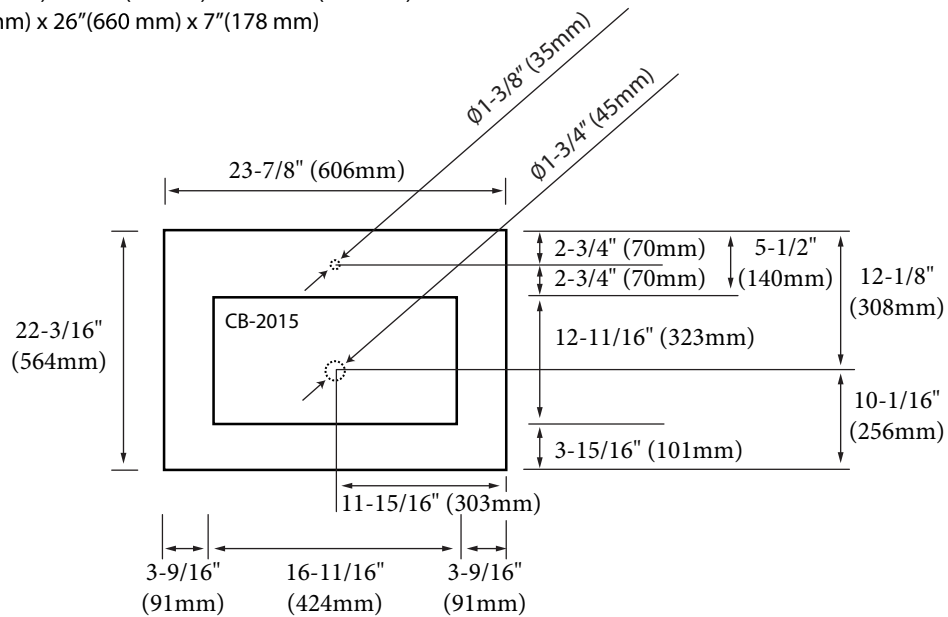

- QSV2230-24-110-XX - Single faucet (as shown)
- QSV2230-24-130-XX - 8" widespread

Quartzstone Countertop - 24"

Specification & Installation Guide

FEATURES

- Design: Quartzstone Countertop with apron.
- Material: Quartz composite.
- Type: Above-counter with under mount sink
- Dimension: 23-7/8" (606 mm)L x 22-3/16" (564 mm)W x 2-15/16" (75 mm)H
- Slab thickness: 3/4" (20 mm)
- Basin cut-out for Madeli undermount sink CB-2015.
- Faucet hole(s): Single or 8" widespread.
- 3" apron on front/ back/left/right sides.
- Backsplash included: 23-7/8" (606 mm)L X 3/4" (20 mm) X 3-15/16" (100 mm)H
- Packaging Dimensions: 27" (686 mm) x 26" (660 mm) x 7" (178 mm)
- Gross Weight: 44lbs (20kg).

TOP VIEW

UNDER SIDE VIEW (CLIP POSITIONS)

BACK VIEW

For clarification, please contact Madeli Customer Care at (800)-819-6988 or (305)-718-8817 Ext. 1

All dimensions are approximate and subject to standard tolerance. Specifications subject to change without prior notice.