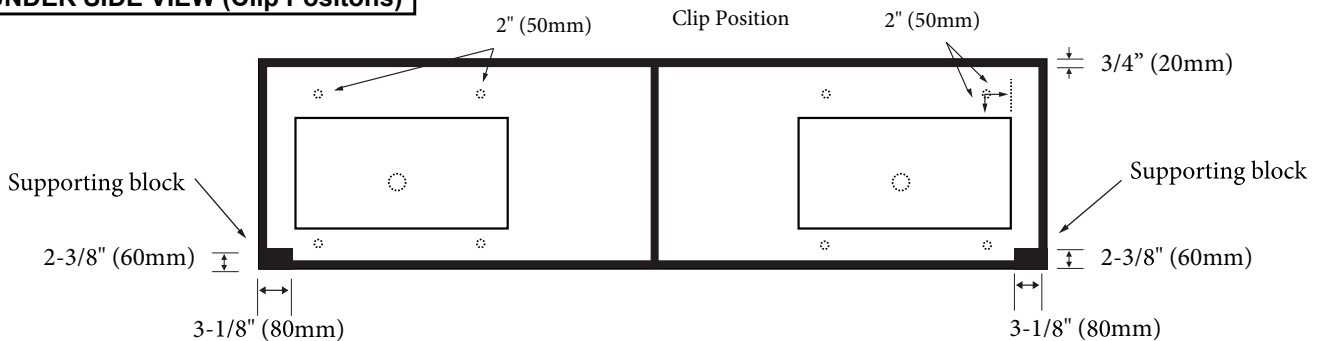

### FEATURES

- Design: Quartzstone Countertop with apron.
- Material: Quartz composite
- Type: Above-counter with under mount sink
- Dimension: 59-15/16" (1522 mm)L x 22-3/16" (564 mm)W x 2-15/16" (75 mm)H
- Slab thickness: 3/4" (20 mm)
- Basin cut-out for Madeli undermount sink CB-2015
- Faucet hole(s): Single or 8" widespread
- 3" apron on front/ back/left/right sides
- Backsplash included: 59-15/16" (1522 mm)L X 3/4" (20 mm) X 3-15/16" (100 mm)H
- Packaging Dimensions: 63" (1600 mm) x 26" (660mm) x 7" (178mm)
- Gross Weight: 105 lbs (47.73 kgs)

### UNDER SIDE VIEW (Clip Positions)