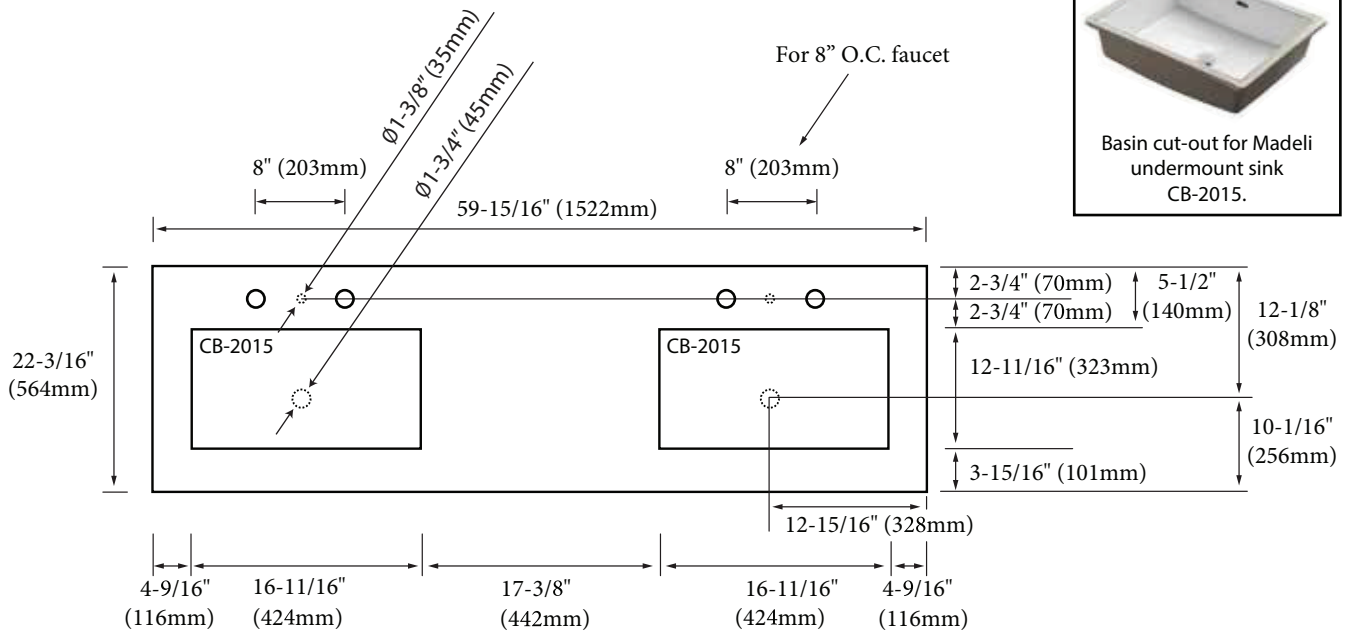

- QSV2230-60-210-XX - Single faucet (as shown)
- QSV2230-60-230-XX - 8" widespread

## Quartzstone Countertop - 60" Double

### FEATURES

- Design: Quartzstone Countertop with apron.
- Material: Quartz composite
- Type: Above-counter with under mount sink
- Dimension: 59-15/16" (1522 mm)L x 22-3/16" (564 mm)W x 2-15/16" (75 mm)H
- Slab thickness: 3/4" (20 mm)
- Basin cut-out for Madeli undermount sink CB-2015
- Faucet hole(s): Single or 8" widespread
- 3" apron on front/ back/left/right sides
- Backsplash included: 59-15/16" (1522 mm)L X 3/4" (20 mm) X 3-15/16" (100 mm)H
- Packaging Dimensions: 63" (1600 mm) x 26" (660mm) x 7" (178mm)
- Gross Weight: 105 lbs (47.73 kgs)

### UNDER SIDE VIEW (Clip Positions)