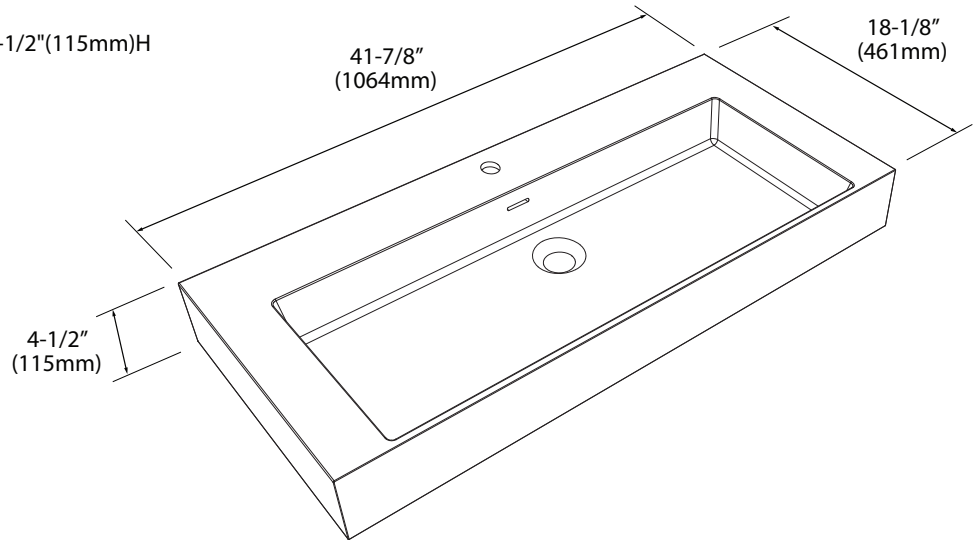

X-Stone Trough Sink - 42"

Specification & Installation Guide

Features

- X-Stone Trough sink 42"
- Size: 41-7/8" (1064mm) L x 18-1/8" (461mm) W x 4-1/2" (115mm) H
- Material: Solid Surface
- With overflow
- 4"H backsplash & sidesplash: Optional
- Single faucet: XTU1845-42-110-WH (shown)
- 8" widespread: XTU1845-42-130-WH
- No faucet hole: XTU1845-42-100-WH
- Packaging Dimensions: 45" x 21" x 7-1/2"
- Gross Weight: 58 lbs. / 26 kgs.

Finish

- Glossy White

Compliance: CSA B45.5-11/IAPMO Z124-11

For clarification, please contact Madeli Customer Care at (800)-819-6988 or (305)-718-8817 Ext. 1 or service@madeli.com

All dimensions are approximate and subject to standard tolerance. Specifications subject to change without prior notice.