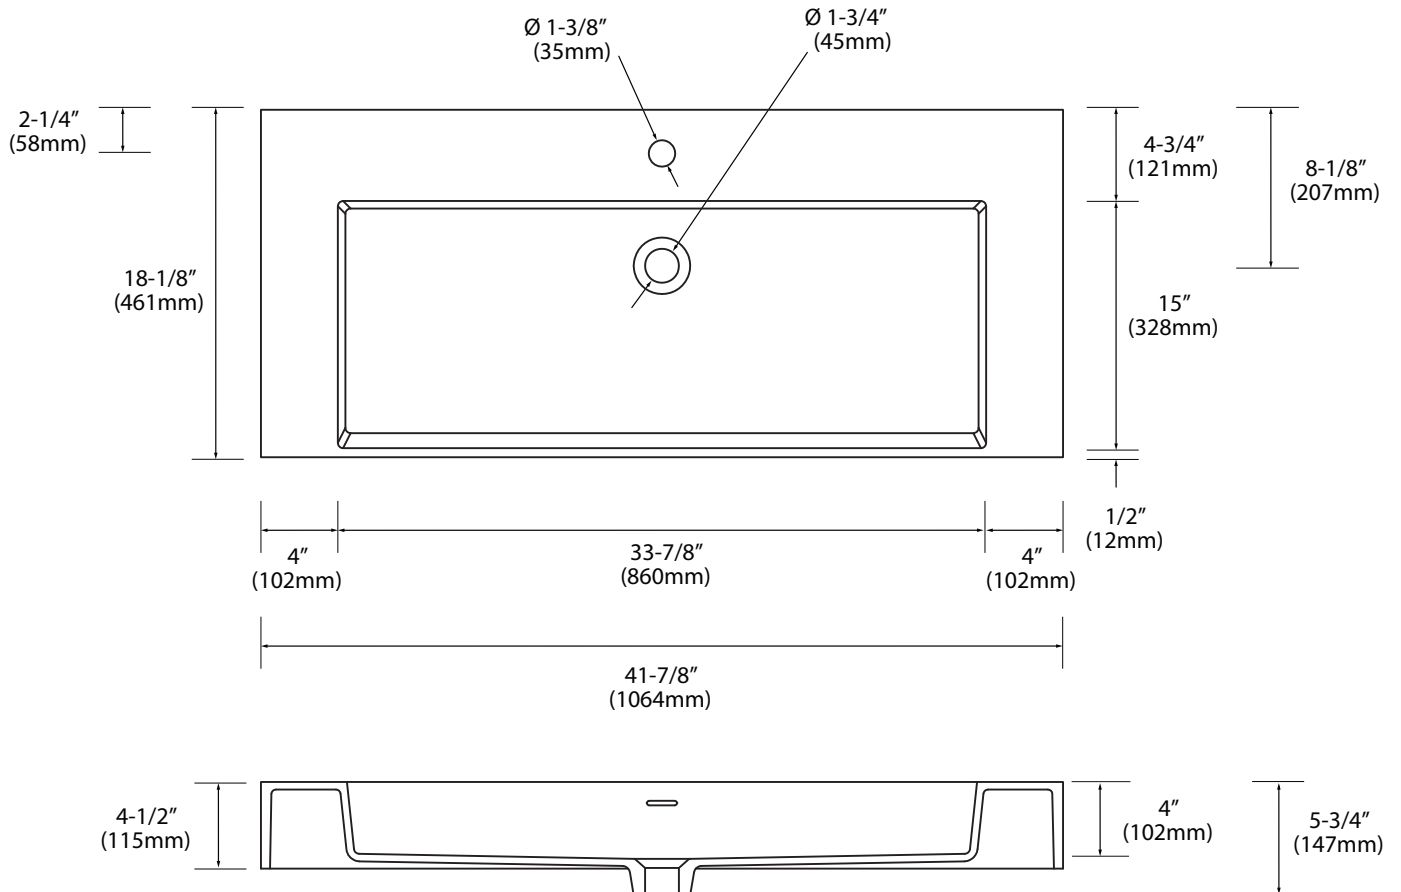

X-Stone Trough Sink - 42"

Specification & Installation Guide

Features

- X-Stone Trough sink 42"
- Size: 41-7/8" (1064mm) L x 18-1/8" (461mm) W x 4-1/2" (115mm) H
- Material: Solid Surface
- With overflow
- 4"H backsplash & sidesplash: Optional
- Single faucet: XTU1845-42-110-WH (shown)
- 8" widespread: XTU1845-42-130-WH
- No faucet hole: XTU1845-42-100-WH
- Packaging Dimensions: 45" x 21" x 7-1/2"
- Gross Weight: 58 lbs. / 26 kgs.

Finish

- Glossy White

Compliance: CSA B45.5-11/IAPMO Z124-11

For clarification, please contact Madeli Customer Care at (800)-819-6988 or (305)-718-8817 Ext. 1 or service@madeli.com

All dimensions are approximate and subject to standard tolerance. Specifications subject to change without prior notice.