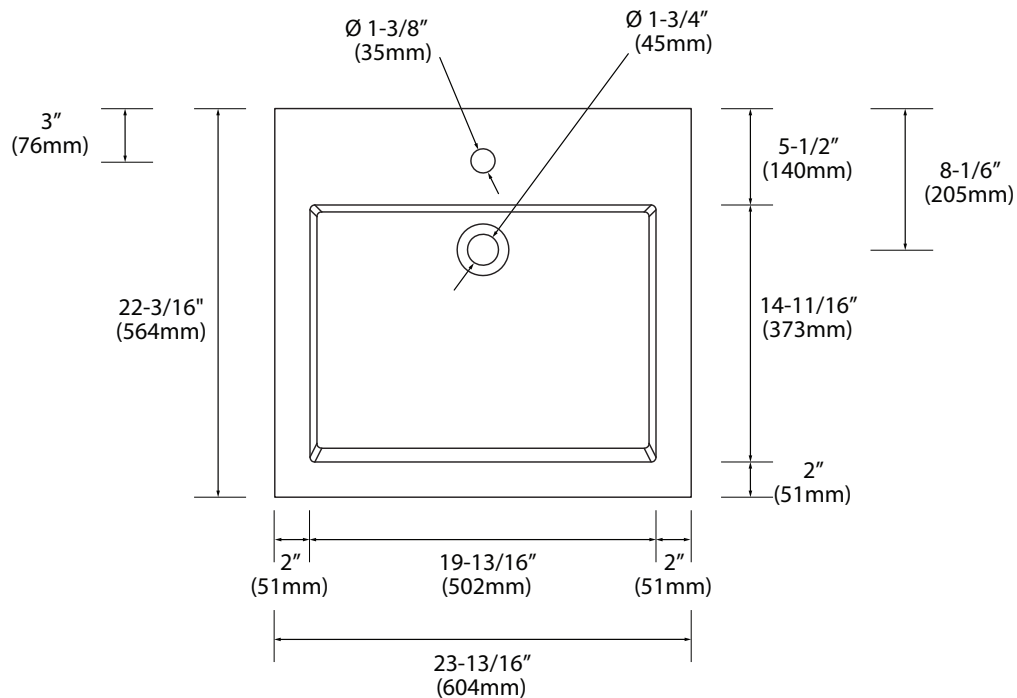

X-Stone Trough Sink - 24"

Specification & Installation Guide

Features

- X-Stone Trough sink 24"
- Size: 23-13/16"(604mm)L x 22-3/16"(564mm)W x 4-1/2"(115mm)H
- Material: Solid Surface
- With overflow
- 4"H backsplash & sidesplash: Optional
- Single faucet: XTU2245-24-110-WH (shown)
- 8" widespread: XTU2245-24-130-WH
- No faucet hole: XTU2245-24-100-WH
- Packaging Dimensions: 27"x 25"x 7-1/2"
- Gross Weight: 42 lbs. / 19 kgs.

Finish

- Glossy White

Compliance: CSA B45.5-11/IAPMO Z124-11

For clarification, please contact Madeli Customer Care at (800)-819-6988 or (305)-718-8817 Ext. 1 or service@madeli.com
All dimensions are approximate and subject to standard tolerance. Specifications subject to change without prior notice.