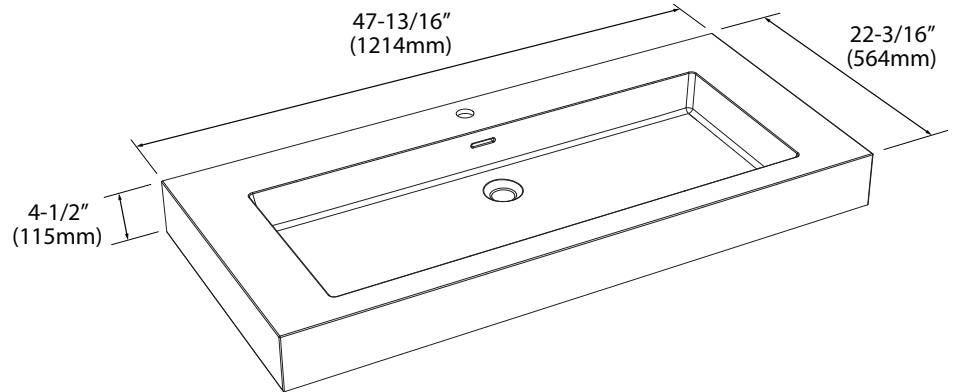

X-Stone Trough Sink - 48" Single Bowl

Specification & Installation Guide

Features

- X-Stone Trough sink 48" single bowl
- Size: 47-13/16"(1214mm)L x 22-3/16"(564mm)W x 4-1/2"(115mm)H
- Material: Solid Surface
- With overflow
- 4"H backsplash & sidesplash: Optional
- Single faucet: XTU2245-48-110-WH (shown)
- 8" widespread: XTU2245-48-130-WH
- No faucet hole: XTU2245-48-100-WH
- Packaging Dimensions: 51" x 25" x 7-1/2"
- Gross Weight: 73 lbs. / 33 kgs.

Finish

- Glossy White

Compliance: CSA B45.5-11/IAPMO Z124-11

For clarification, please contact Madeli Customer Care at (800)-819-6988 or (305)-718-8817 Ext. 1 or service@madeli.com
All dimensions are approximate and subject to standard tolerance. Specifications subject to change without prior notice.