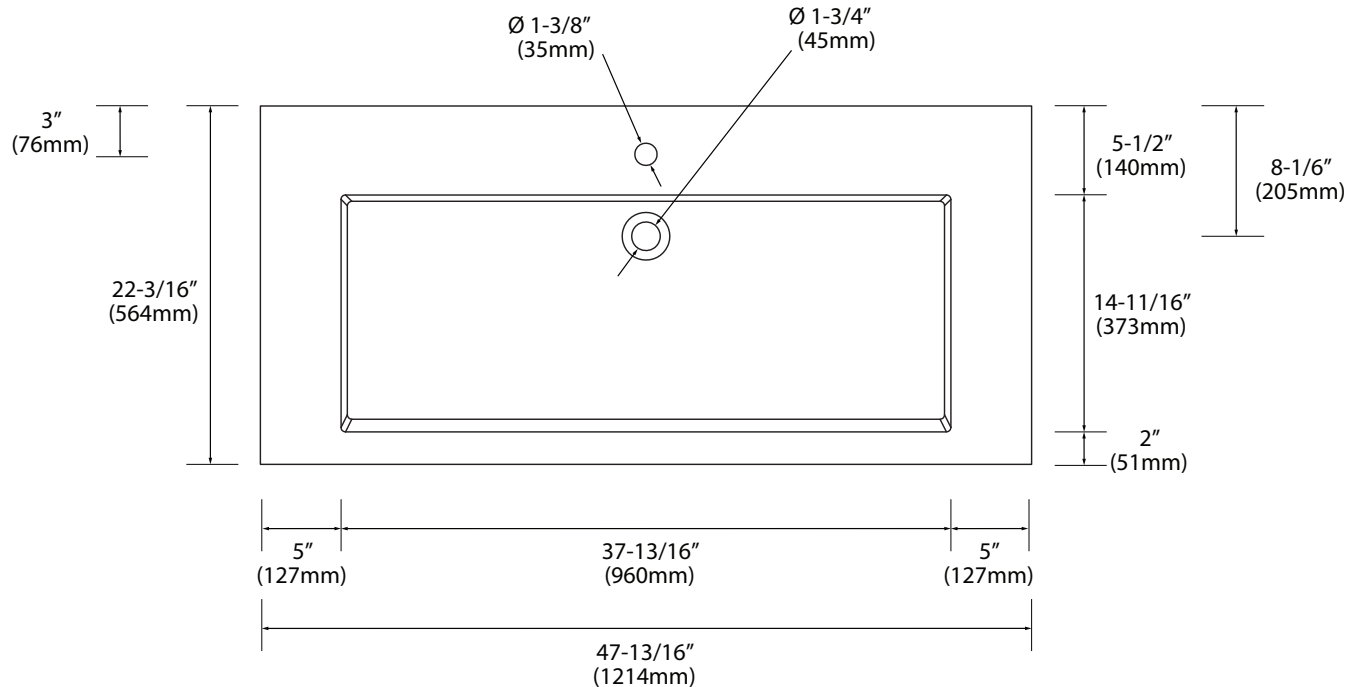

X-Stone Trough Sink - 48" Single Bowl

Specification & Installation Guide

Features

- X-Stone Trough sink 48" single bowl
- Size: 47-13/16"(1214mm)L x 22-3/16"(564mm)W x 4-1/2"(115mm)H
- Material: Solid Surface
- With overflow
- 4"H backsplash & sidesplash: Optional
- Single faucet: XTU2245-48-110-WH (shown)
- 8" widespread: XTU2245-48-130-WH
- No faucet hole: XTU2245-48-100-WH
- Packaging Dimensions: 51" x 25" x 7-1/2"
- Gross Weight: 73 lbs. / 33 kgs.

Finish

- Glossy White

Compliance: CSA B45.5-11/IAPMO Z124-11

For clarification, please contact Madeli Customer Care at (800)-819-6988 or (305)-718-8817 Ext. 1 or service@madeli.com
All dimensions are approximate and subject to standard tolerance. Specifications subject to change without prior notice.