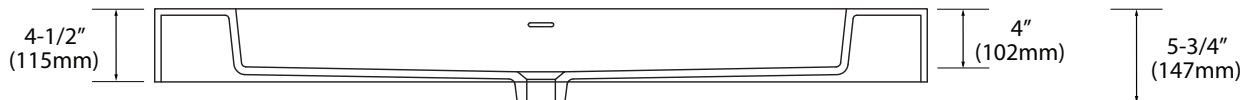

X-Stone Trough Sink - 48" Single Bowl

Specification & Installation Guide

Features

- X-Stone Trough sink 48" single bowl
- Size: 47-13/16"(1214mm)L x 22-3/16"(564mm)W x 4-1/2"(115mm)H
- Material: Solid Surface
- With overflow
- 4"H backsplash & sidesplash: Optional
- Single faucet: XTU2245-48-110-WH (shown)
- 8" widespread: XTU2245-48-130-WH
- No faucet hole: XTU2245-48-100-WH
- Packaging Dimensions: 51" x 25" x 7-1/2"
- Gross Weight: 73 lbs. / 33 kgs.

Finish

- Glossy White

Compliance: CSA B45.5-11/IAPMO Z124-11

For clarification, please contact Madeli Customer Care at (800)-819-6988 or (305)-718-8817 Ext. 1 or service@madeli.com
All dimensions are approximate and subject to standard tolerance. Specifications subject to change without prior notice.