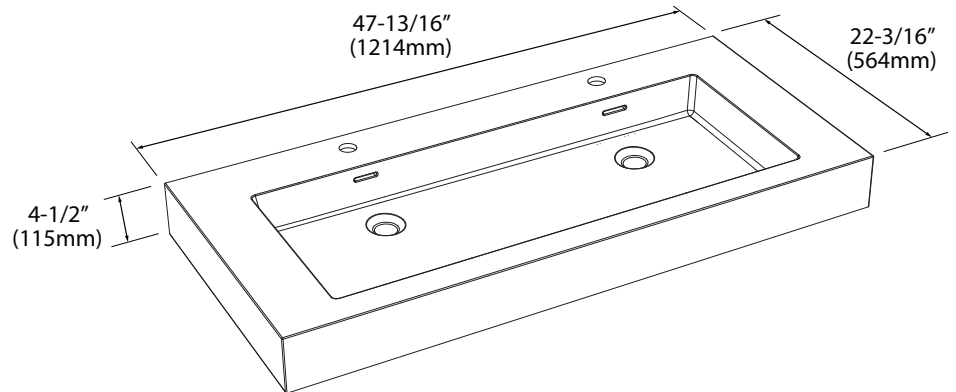

X-Stone Trough Sink - 48" Double Bowl

Specification & Installation Guide

Features

- X-Stone Trough sink 48" double bowl
- Size: 47-13/16"(1214mm)L x 22-3/16"(564mm)W x 4-1/2"(115mm)H
- Material: Solid Surface
- With overflow
- 4"H backsplash & sidesplash: Optional
- Single faucet: XTU2245-48-210-WH (shown)
- 8" widespread: XTU2245-48-230-WH
- No faucet hole: XTU2245-48-200-WH
- Packaging Dimensions: 51" x 25" x 7-1/2"
- Gross Weight: 76 lbs. / 35 kgs.

Finish

- Glossy White

Compliance: CSA B45.5-11/IAPMO Z124-11

For clarification, please contact Madeli Customer Care at (800)-819-6988 or (305)-718-8817 Ext. 1 or service@madeli.com
All dimensions are approximate and subject to standard tolerance. Specifications subject to change without prior notice.