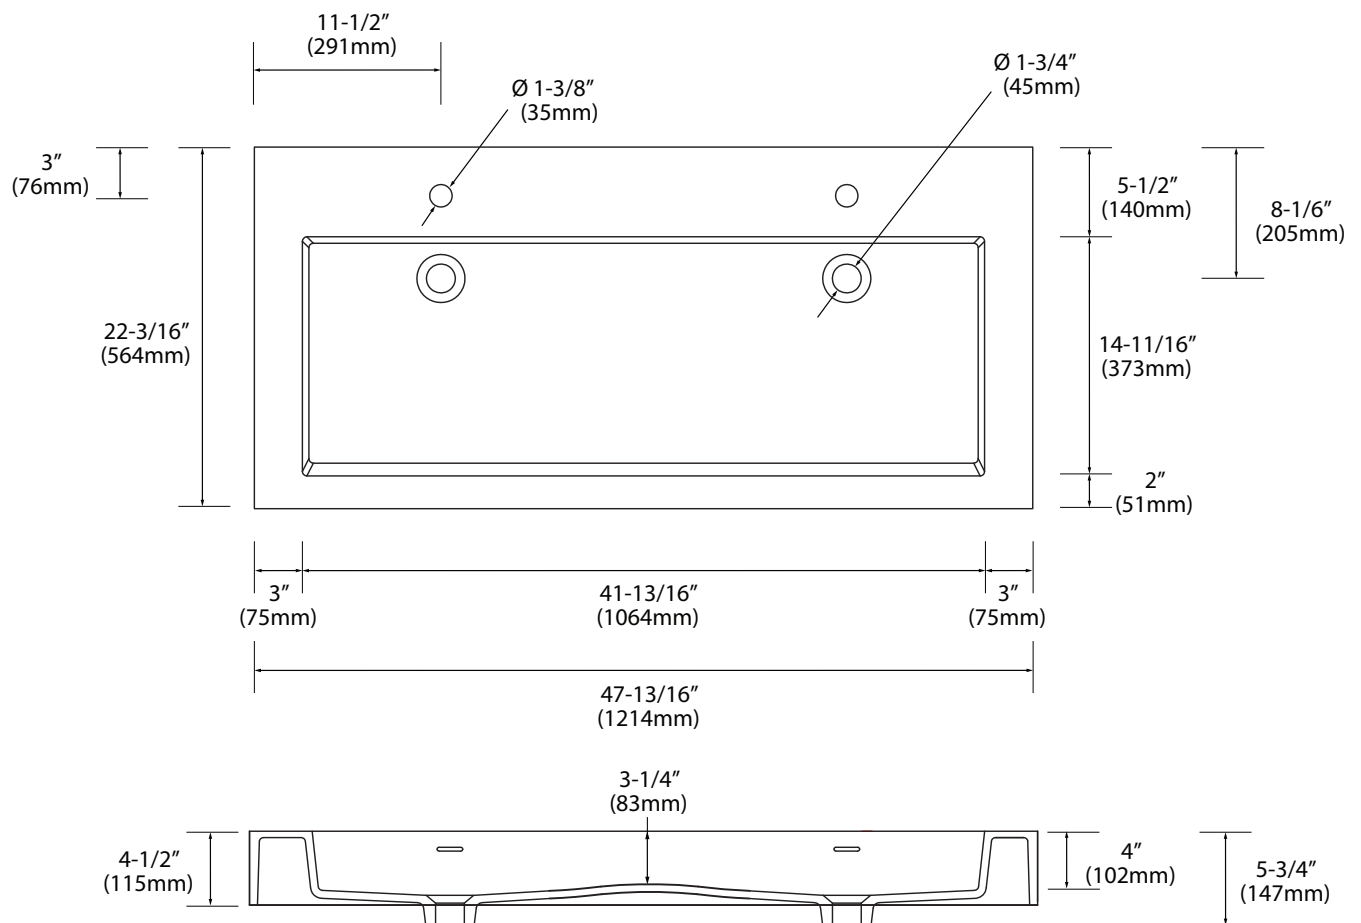

X-Stone Trough Sink - 48" Double Bowl

Specification & Installation Guide

Features

- X-Stone Trough sink 48" double bowl
- Size: 47-13/16"(1214mm)L x 22-3/16"(564mm)W x 4-1/2"(115mm)H
- Material: Solid Surface
- With overflow
- 4"H backsplash & sidesplash: Optional
- Single faucet: XTU2245-48-210-WH (shown)
- 8" widespread: XTU2245-48-230-WH
- No faucet hole: XTU2245-48-200-WH
- Packaging Dimensions: 51" x 25" x 7-1/2"
- Gross Weight: 76 lbs. / 35 kgs.

Finish

- Glossy White

Compliance: CSA B45.5-11/IAPMO Z124-11

For clarification, please contact Madeli Customer Care at (800)-819-6988 or (305)-718-8817 Ext. 1 or service@madeli.com
All dimensions are approximate and subject to standard tolerance. Specifications subject to change without prior notice.