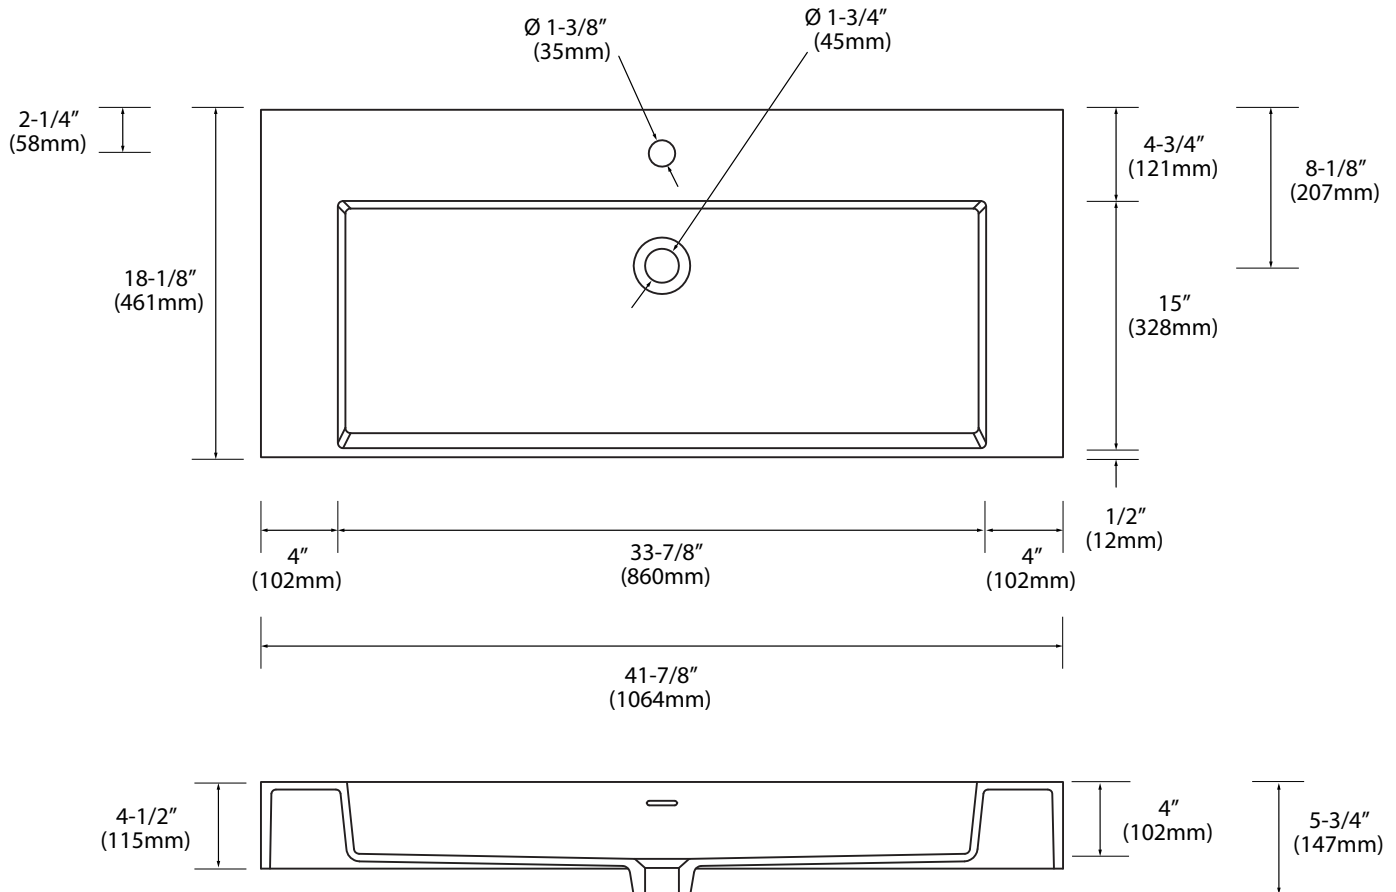

X-Stone Trough Sink - 42"

Specification & Installation Guide

Features

- X-Stone Trough sink 42"
- Size: 41-7/8" (1064mm) L x 18-1/8" (461mm) W x 4-1/2" (115mm) H
- Material: Solid Surface
- With overflow
- 4"H backsplash & sidesplash: Optional
- Single faucet: XTU1845-42-110-WH **(As shown)**
- 8" widespread: XTU1845-42-130-WH
- No faucet hole: XTU1845-42-100-WH
- Packaging Dimensions: 45" x 21" x 7-1/2"
- Gross Weight: 58 lbs. / 26 kgs.

Finish

- Glossy White

Compliance: CSA B45.5-11/IAPMO Z124-11

For clarification, please contact Madeli Customer Care at (800)-819-6988 or (305)-718-8817 Ext. 1 or service@madeli.com

All dimensions are approximate and subject to standard tolerance. Specifications subject to change without prior notice.