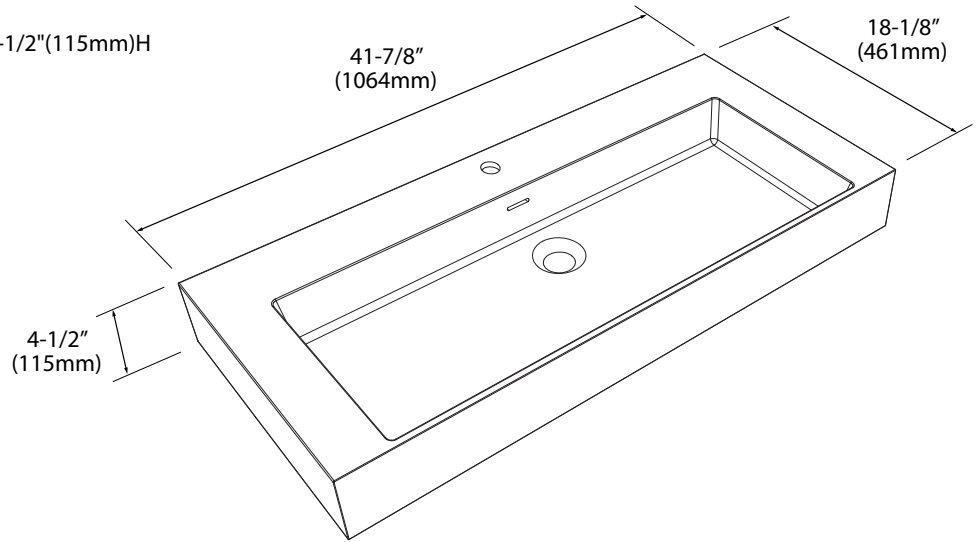

X-Stone Trough Sink - 42"

Specification & Installation Guide

Features

- X-Stone Trough sink 42"
- Size: 41-7/8" (1064mm) L x 18-1/8" (461mm) W x 4-1/2" (115mm) H
- Material: Solid Surface
- With overflow
- 4"H backsplash & sidesplash: Optional
- Single faucet: XTU1845-42-110-WH **(As shown)**
- 8" widespread: XTU1845-42-130-WH
- No faucet hole: XTU1845-42-100-WH
- Packaging Dimensions: 45" x 21" x 7-1/2"
- Gross Weight: 58 lbs. / 26 kgs.

Finish

- Glossy White

Compliance: CSA B45.5-11/IAPMO Z124-11

For clarification, please contact Madeli Customer Care at (800)-819-6988 or (305)-718-8817 Ext. 1 or service@madeli.com

All dimensions are approximate and subject to standard tolerance. Specifications subject to change without prior notice.