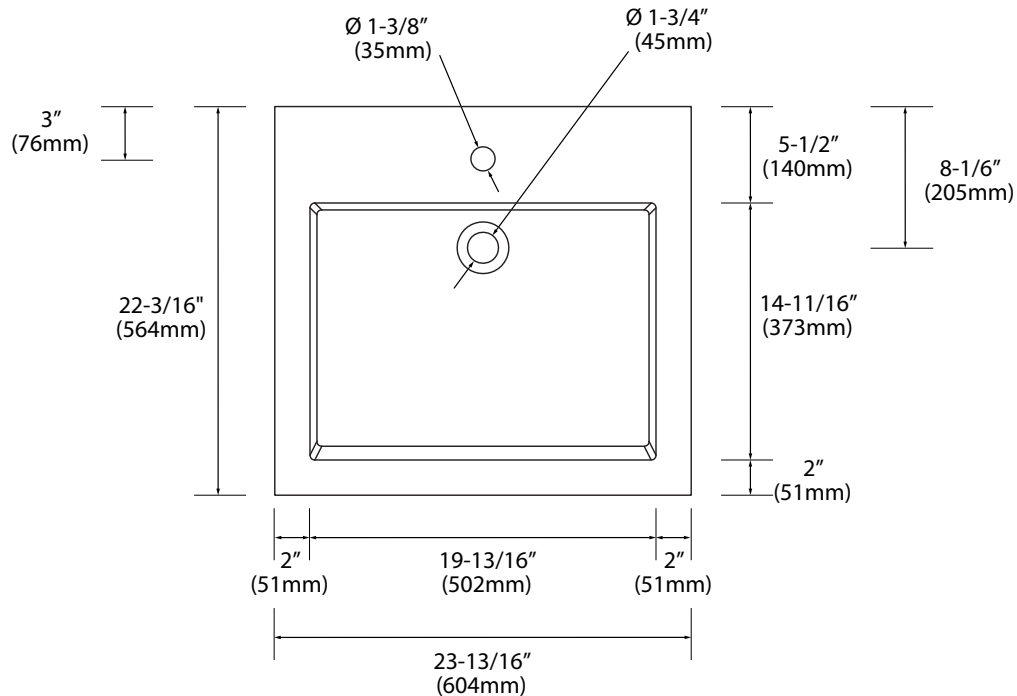

Model Number

XTU2245-24-100-WH (No Hole)

XTU2245-24-110-WH (Shown)

XTU2245-24-130-WH (8" OC)

X-Stone Trough Sink - 24"

Specification & Installation Guide

Features

- X-Stone Trough sink 24"
- Size: 23-13/16"(604mm)L x 22-3/16"(564mm)W x 4-1/2"(115mm)H
- Material: Solid Surface
- With overflow
- 4"H backsplash & sidesplash: Optional
- Single faucet: XTU2245-24-110-WH (**As shown**)
- 8" widespread: XTU2245-24-130-WH
- No faucet hole: XTU2245-24-100-WH
- Packaging Dimensions: 27"x 25" x 7-1/2"
- Gross Weight: 42 lbs. / 19 kgs.

Finish

- Glossy White

Compliance: CSA B45.5-11/IAPMO Z124-11

For clarification, please contact Madeli Customer Care at (800)-819-6988 or (305)-718-8817 Ext. 1 or service@madeli.com

All dimensions are approximate and subject to standard tolerance. Specifications subject to change without prior notice.