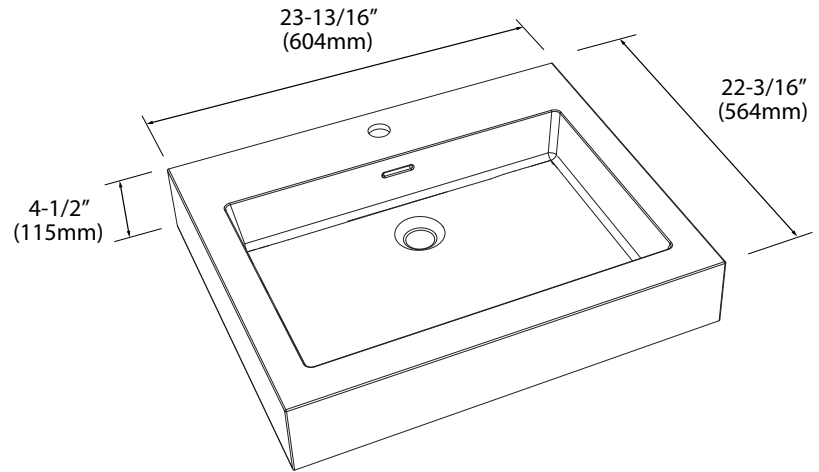

Model Number

XTU2245-24-100-WH (No Hole)

XTU2245-24-110-WH (Shown)

XTU2245-24-130-WH (8" OC)

X-Stone Trough Sink - 24"

Specification & Installation Guide

Features

- X-Stone Trough sink 24"
- Size: 23-13/16"(604mm)L x 22-3/16"(564mm)W x 4-1/2"(115mm)H
- Material: Solid Surface
- With overflow
- 4"H backsplash & sidesplash: Optional
- Single faucet: XTU2245-24-110-WH (**As shown**)
- 8" widespread: XTU2245-24-130-WH
- No faucet hole: XTU2245-24-100-WH
- Packaging Dimensions: 27"x 25" x 7-1/2"
- Gross Weight: 42 lbs. / 19 kgs.

Finish

- Glossy White

Compliance: CSA B45.5-11/IAPMO Z124-11

For clarification, please contact Madeli Customer Care at (800)-819-6988 or (305)-718-8817 Ext. 1 or service@madeli.com

All dimensions are approximate and subject to standard tolerance. Specifications subject to change without prior notice.