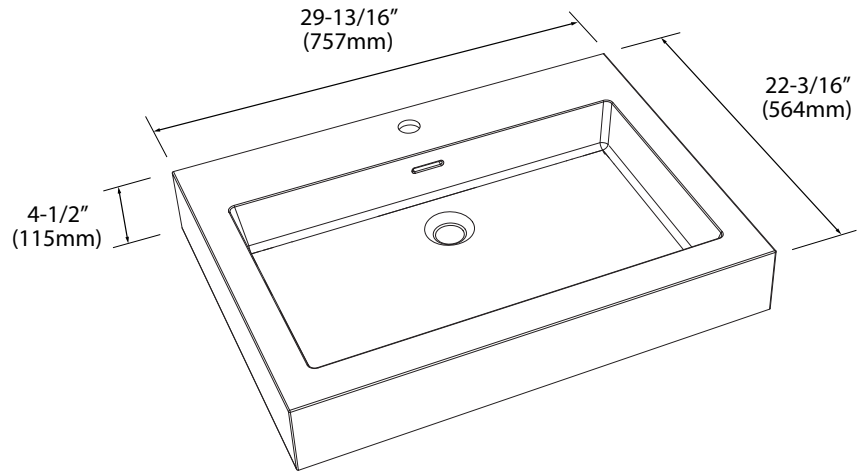

Model Number

XTU2245-30-100-WH (No Hole)

XTU2245-30-110-WH (Shown)

XTU2245-30-130-WH (8" OC)

X-Stone Trough Sink - 30"

Specification & Installation Guide

Features

- X-Stone Trough sink 30"
- Size: 29-13/16"(757mm)L x 22-3/16"(564mm)W x 4-1/2"(115mm)H
- Material: Solid Surface
- With overflow
- 4"H backsplash & sidesplash: Optional
- Single faucet: XTU2245-30-110-WH (**As shown**)
- 8" widespread: XTU2245-30-130-WH
- No faucet hole: XTU2245-30-100-WH
- Packaging Dimensions: 33" x 25" x 7-1/2"
- Gross Weight: 49 lbs. / 22 kgs.

Finish

- Glossy White

Compliance: CSA B45.5-11/IAPMO Z124-11

For clarification, please contact Madeli Customer Care at (800)-819-6988 or (305)-718-8817 Ext. 1 or service@madeli.com

All dimensions are approximate and subject to standard tolerance. Specifications subject to change without prior notice.