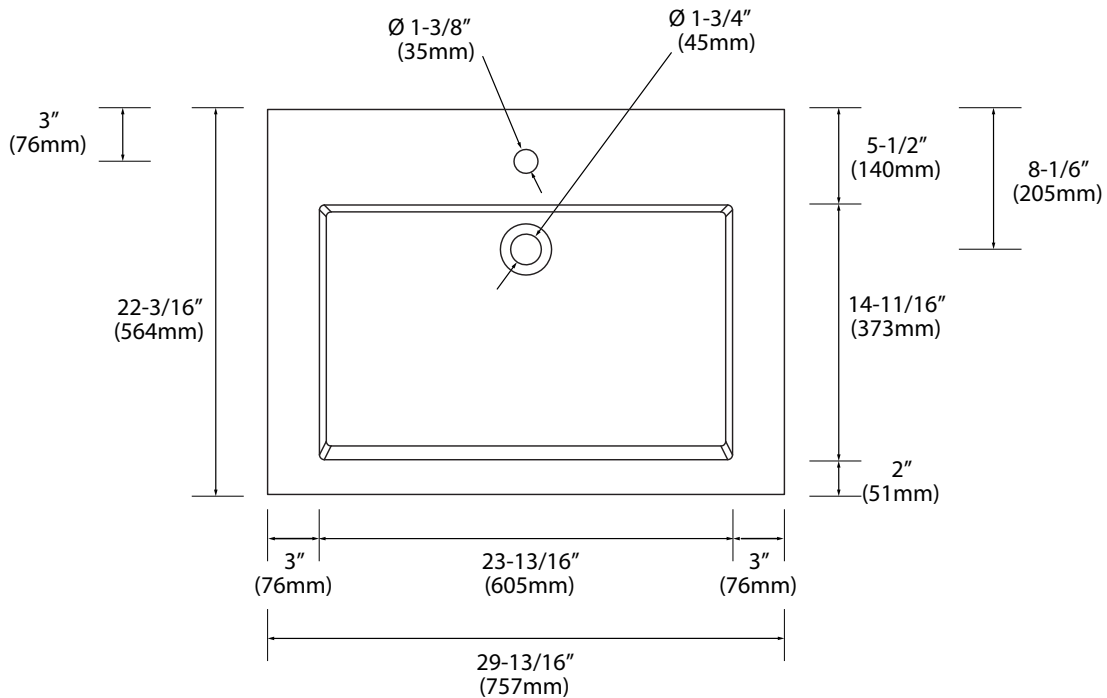

Model Number

XTU2245-30-100-WH (No Hole)

XTU2245-30-110-WH (Shown)

XTU2245-30-130-WH (8" OC)

X-Stone Trough Sink - 30"

Specification & Installation Guide

Features

- X-Stone Trough sink 30"
- Size: 29-13/16"(757mm)L x 22-3/16"(564mm)W x 4-1/2"(115mm)H
- Material: Solid Surface
- With overflow
- 4"H backsplash & sidesplash: Optional
- Single faucet: XTU2245-30-110-WH (**As shown**)
- 8" widespread: XTU2245-30-130-WH
- No faucet hole: XTU2245-30-100-WH
- Packaging Dimensions: 33" x 25" x 7-1/2"
- Gross Weight: 49 lbs. / 22 kgs.

Finish

- Glossy White

Compliance: CSA B45.5-11/IAPMO Z124-11

For clarification, please contact Madeli Customer Care at (800)-819-6988 or (305)-718-8817 Ext. 1 or service@madeli.com

All dimensions are approximate and subject to standard tolerance. Specifications subject to change without prior notice.