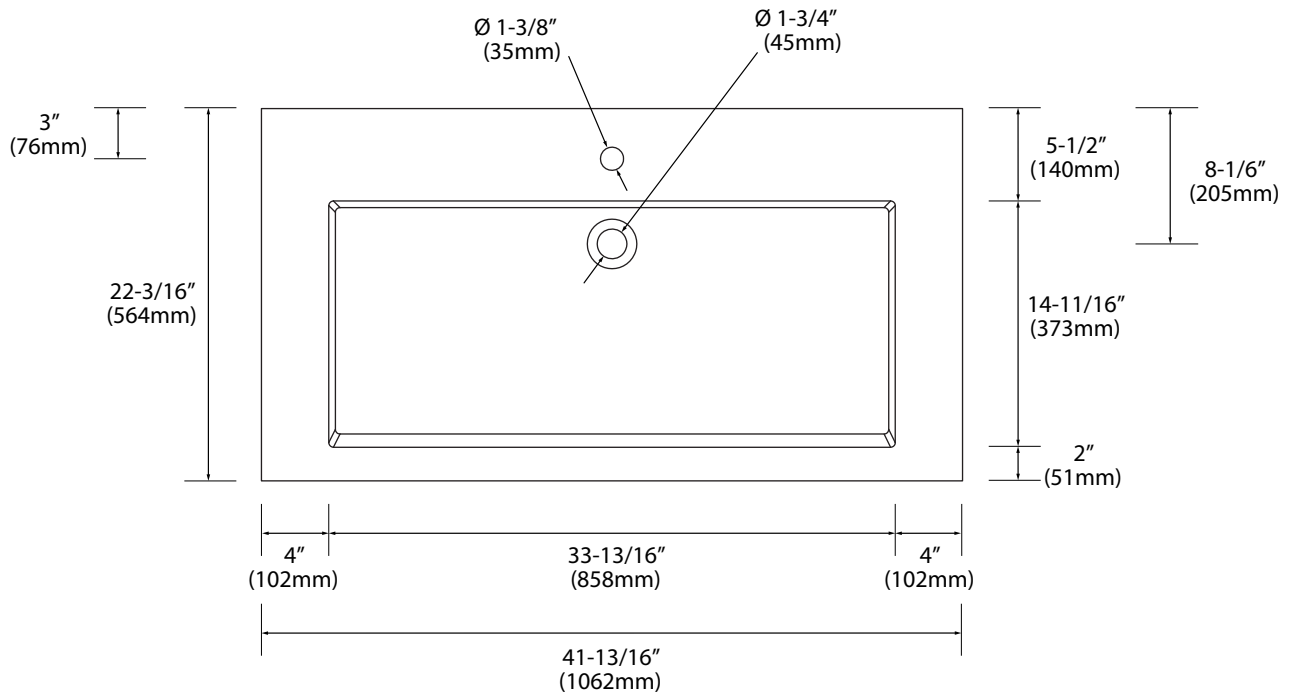

Model Number

XTU2245-42-100-WH (No Hole)

XTU2245-42-110-WH (Shown)

XTU2245-42-130-WH (8" OC)

X-Stone Trough Sink - 42"

Specification & Installation Guide

Features

- X-Stone Trough sink 42"
- Size: 41-13/16"(1062mm)L x 22-3/16"(564mm)W x 4-1/2"(115mm)H
- Material: Solid Surface
- With overflow
- 4"H backsplash & sidesplash: Optional
- Single faucet: XTU2245-42-110-WH (**As shown**)
- 8" widespread: XTU2245-42-130-WH
- No faucet hole: XTU2245-42-100-WH
- Packaging Dimensions: 45" x 25" x 7-1/2"
- Gross Weight: 64 lbs. / 29 kgs.

Finish

- Glossy White

Compliance: CSA B45.5-11/IAPMO Z124-11

For clarification, please contact Madeli Customer Care at (800)-819-6988 or (305)-718-8817 Ext. 1 or service@madeli.com

All dimensions are approximate and subject to standard tolerance. Specifications subject to change without prior notice.