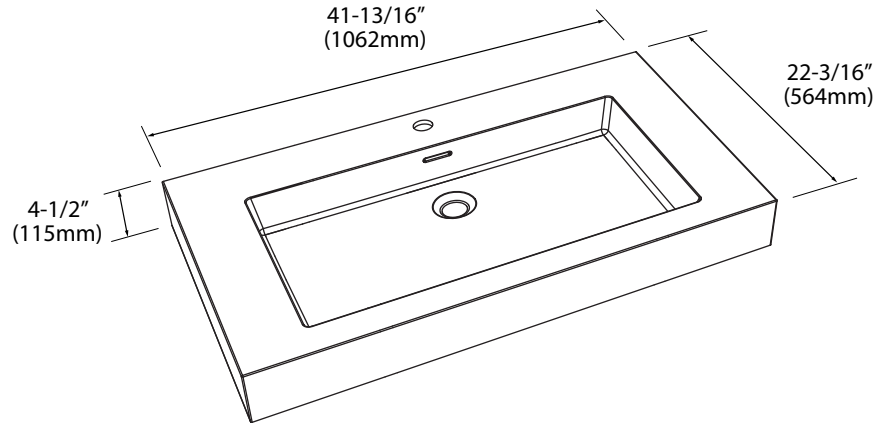

Model Number

XTU2245-42-100-WH (No Hole)

XTU2245-42-110-WH (Shown)

XTU2245-42-130-WH (8" OC)

X-Stone Trough Sink - 42"

Specification & Installation Guide

Features

- X-Stone Trough sink 42"
- Size: 41-13/16"(1062mm)L x 22-3/16"(564mm)W x 4-1/2"(115mm)H
- Material: Solid Surface
- With overflow
- 4"H backsplash & sidesplash: Optional
- Single faucet: XTU2245-42-110-WH (**As shown**)
- 8" widespread: XTU2245-42-130-WH
- No faucet hole: XTU2245-42-100-WH
- Packaging Dimensions: 45" x 25" x 7-1/2"
- Gross Weight: 64 lbs. / 29 kgs.

Finish

- Glossy White

Compliance: CSA B45.5-11/IAPMO Z124-11

For clarification, please contact Madeli Customer Care at (800)-819-6988 or (305)-718-8817 Ext. 1 or service@madeli.com

All dimensions are approximate and subject to standard tolerance. Specifications subject to change without prior notice.