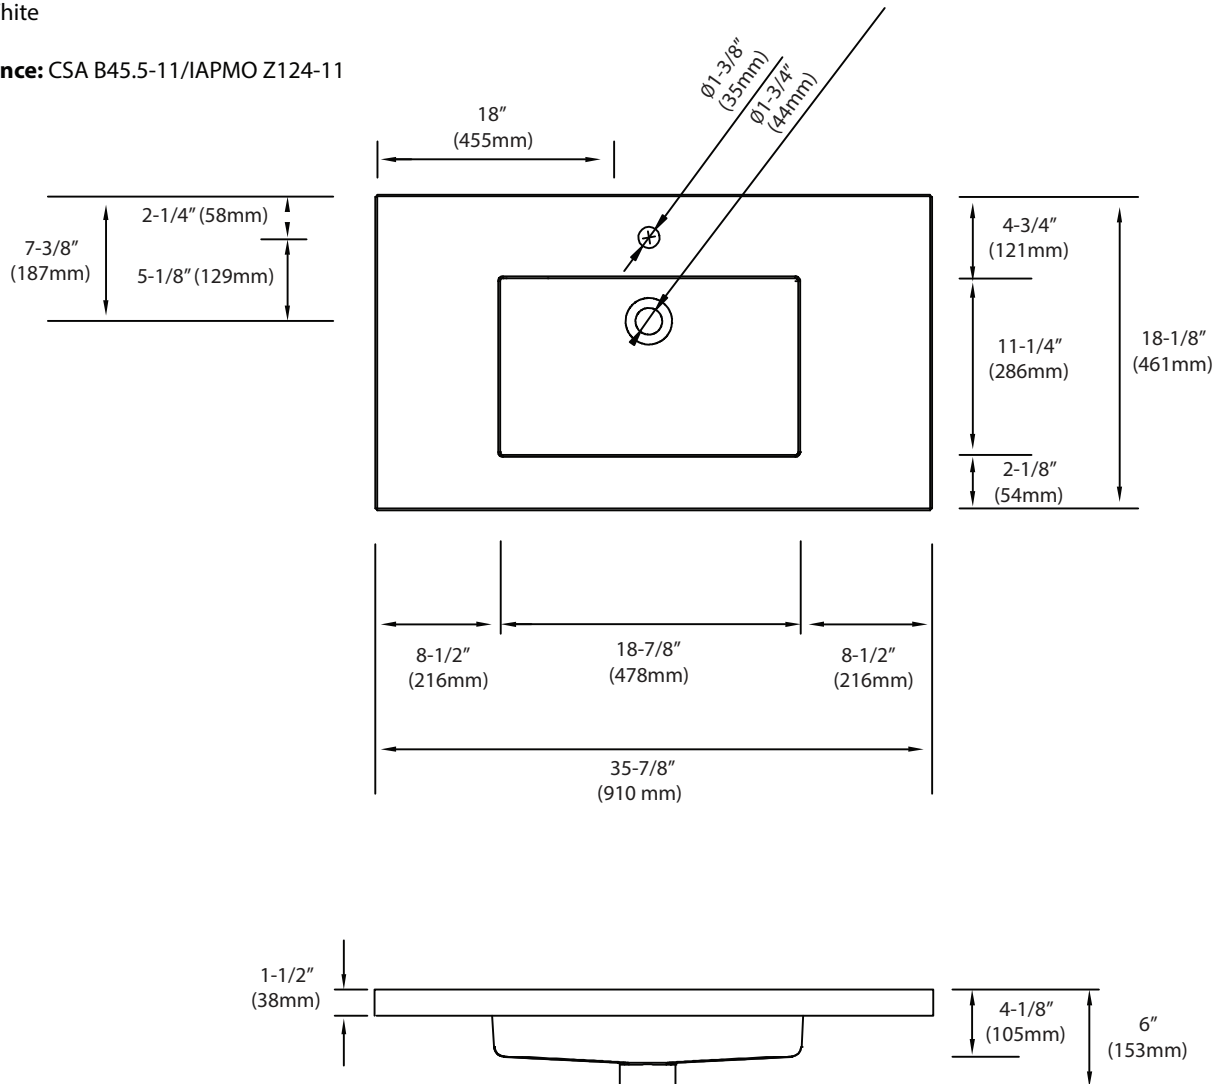

X-Stone Top/Basin - 36"

Specification & Installation Guide

Features

- X-Stone countertop and basin
- Size: 35-7/8"(910mm)L x 18-1/8"(461mm)W x 1-1/2"(38mm)H
- Material: Solid Surface
- Overflow: Yes
- 4"H backsplash & sidesplash: Optional
- Single faucet: XTU1815-36-110-WH (as shown)
- 8" widespread: XTU1815-36-130-WH
- No faucet hole: XTU1815-36-100-WH
- Packaging Dimensions: 39-1/4" x 21-1/8" x 8-1/2"
- Gross Weight: 42 lbs. / 19 kgs.

Finishes

Glossy White

Compliance: CSA B45.5-11/IAPMO Z124-11

For clarification, please contact Madeli Customer Care at (800)-819-6988 or (305)-718-8817 Ext. 1

All dimensions are approximate and subject to standard tolerance. Specifications subject to change without prior notice.