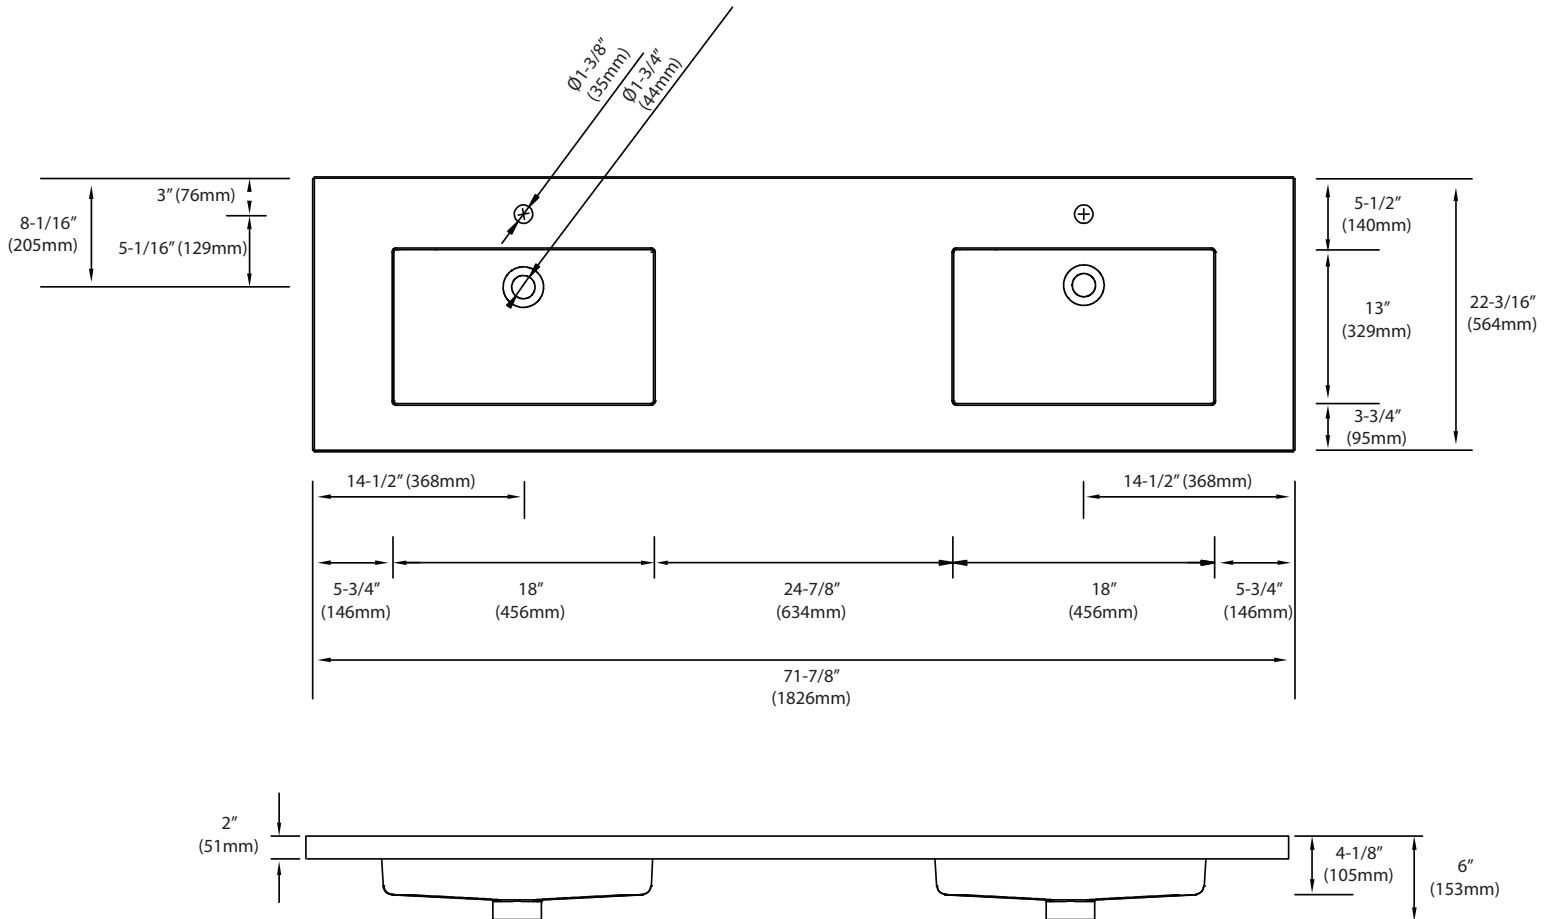

X-Stone Top/Basin - 72"

Specification & Installation Guide

Features

- X-Stone countertop and basin
- Size: 71-7/8"(1826mm)L x 22-3/16"(564mm)W x 2"(51mm)H
- Material: Solid Surface
- Overflow: Yes
- 4"H backsplash & sidesplash: Optional
- Single faucet: XTU2220-72-210-WH (as shown)
- 8" widespread: XTU2220-72-230-WH
- No faucet hole: XTU2220-72-200-WH
- Packaging Dimensions: 75"x 25.2" x 8-1/2"
- Gross Weight: 86 lbs. / 39 kgs.

Finishes

Glossy White

Compliance: CSA B45.5-11/IAPMO Z124-11

For clarification, please contact Madeli Customer Care at (800)-819-6988 or (305)-718-8817 Ext. 1

All dimensions are approximate and subject to standard tolerance. Specifications subject to change without prior notice.