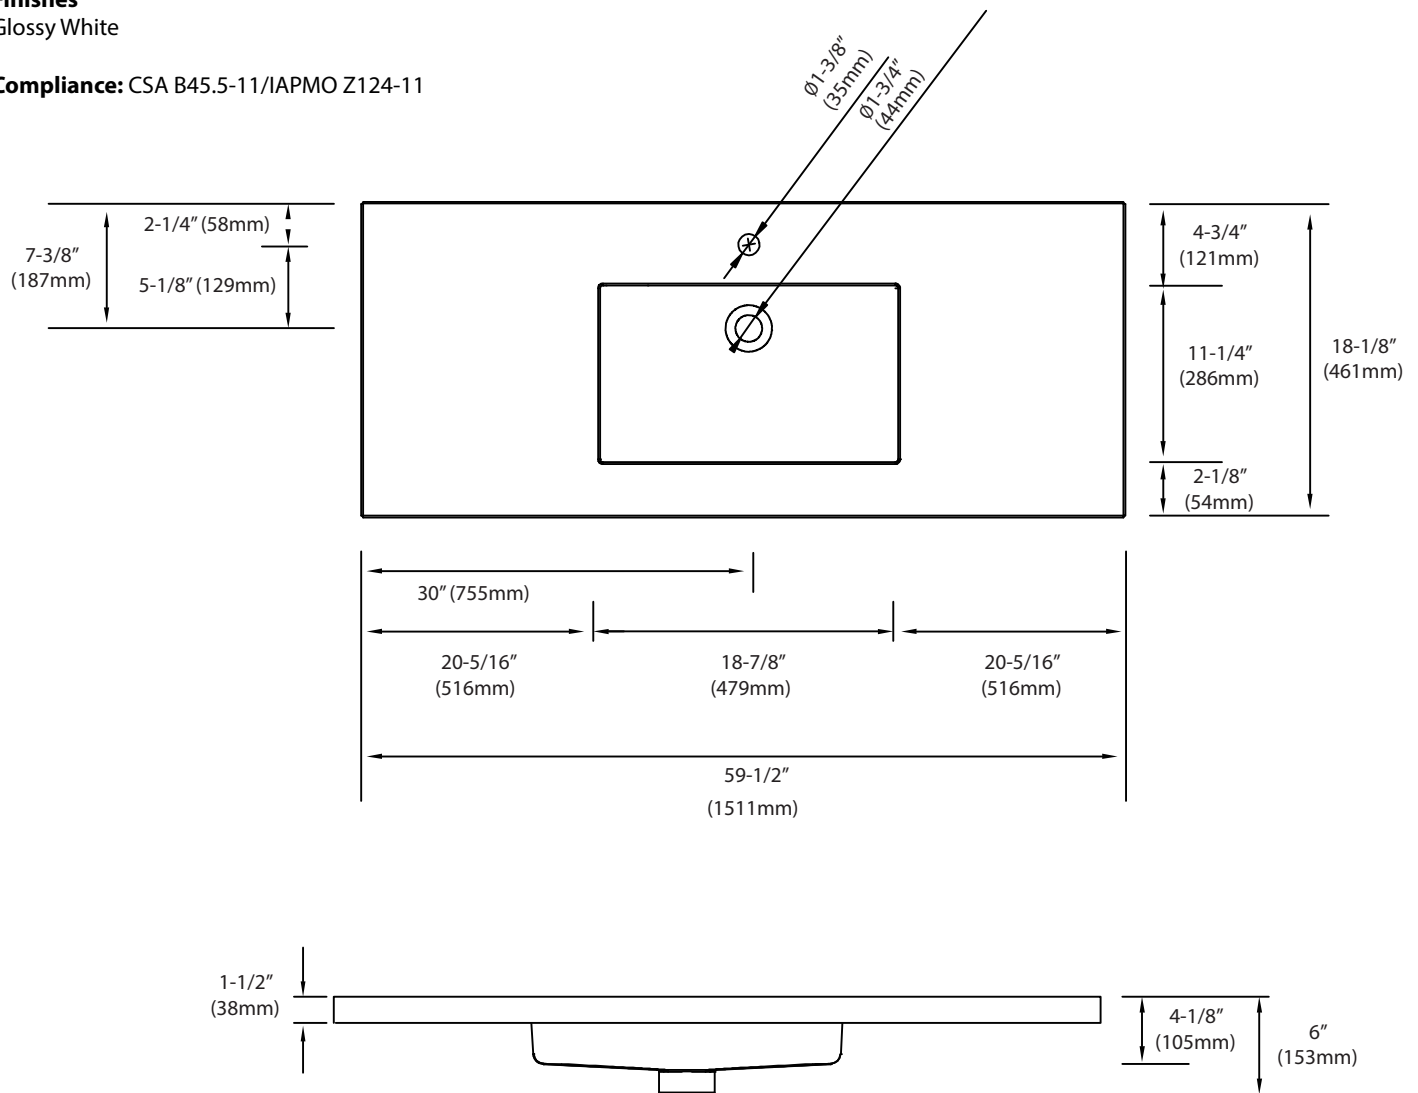

X-Stone Top/Basin - 60" Single Bowl

Specification & Installation Guide

Features

- X-Stone countertop and basin
- Size: 59-1/2"(1511mm)L x 18-1/8"(461mm)W x 1-1/2"(38mm)H
- Material: Solid Surface
- Overflow: Yes
- 4"H Backsplash & sidesplash: Optional
- Single faucet: XTU1815-60-110-WH (**As shown**)
- 8" widespread: XTU1815-60-130-WH
- No faucet hole: XTU1815-60-100-WH
- Packaging Dimensions: 63"x 21-1/8" x 8-1/2"
- Gross Weight: 73 lbs. / 33 kgs.

Finishes

Glossy White

Compliance: CSA B45.5-11/IAPMO Z124-11

For clarification, please contact Madeli Customer Care at (800)-819-6988 or (305)-718-8817 Ext. 1

All dimensions are approximate and subject to standard tolerance. Specifications subject to change without prior notice.