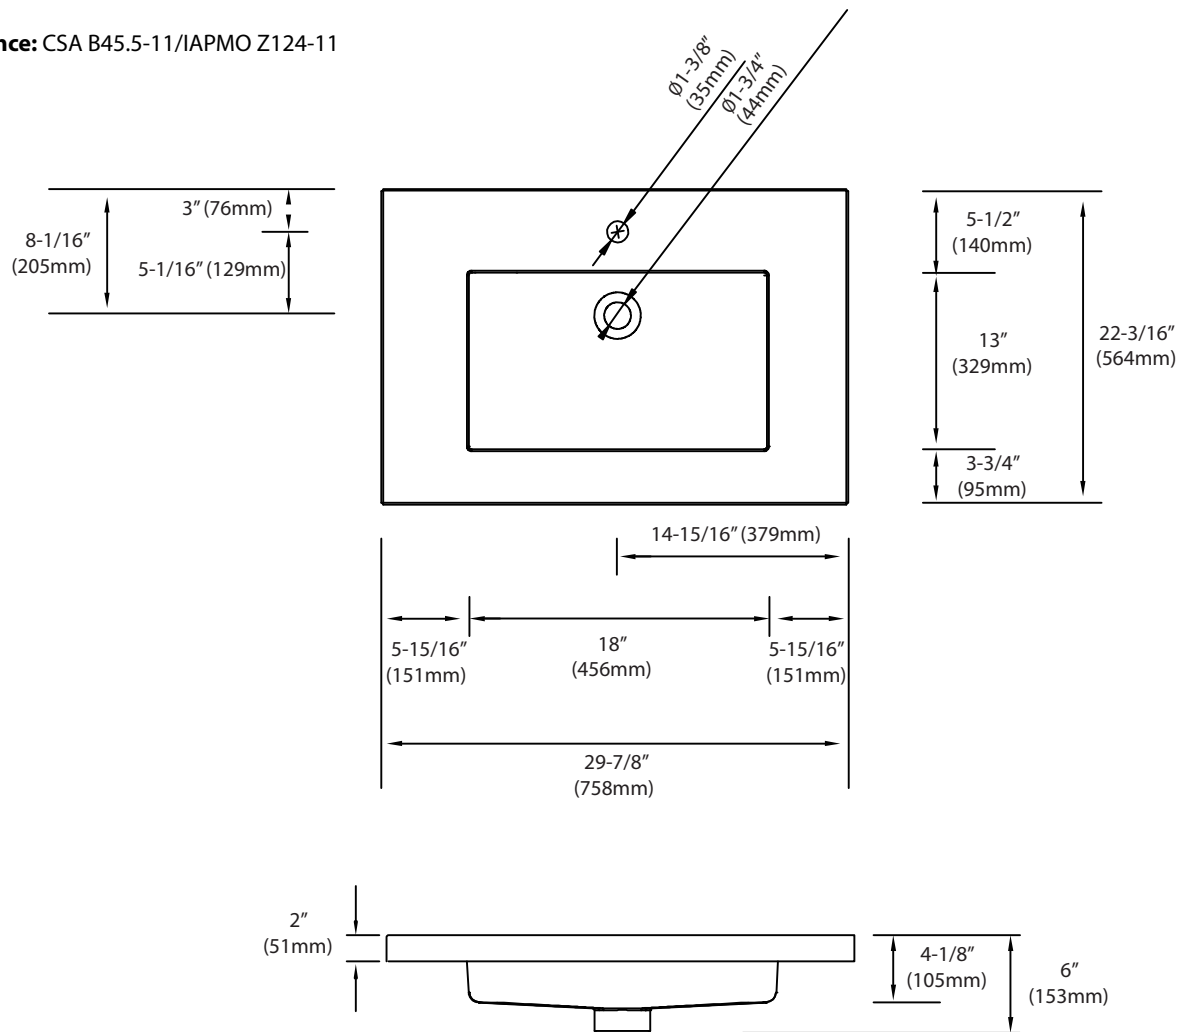

X-Stone Top/Basin - 30"

Specification & Installation Guide

Features

- X-Stone countertop and basin
- Size: 29-7/8"(758mm)L x 22-3/16"(564mm)W x 2"(51mm)H
- Material: Solid Surface
- Overflow: Yes
- 4"H backsplash & sidesplash: Optional
- Single faucet: XTU2220-30-110-WH **(As shown)**
- 8" widespread: XTU2220-30-130-WH
- No faucet hole: XTU2220-30-100-WH
- Packaging Dimensions: 33"x 25.2" x 8-1/2"
- Gross Weight: 43 lbs. / 20 kgs.

Finishes

Glossy White

Compliance: CSA B45.5-11/IAPMO Z124-11

For clarification, please contact Madeli Customer Care at (800)-819-6988 or (305)-718-8817 Ext. 1

All dimensions are approximate and subject to standard tolerance. Specifications subject to change without prior notice.