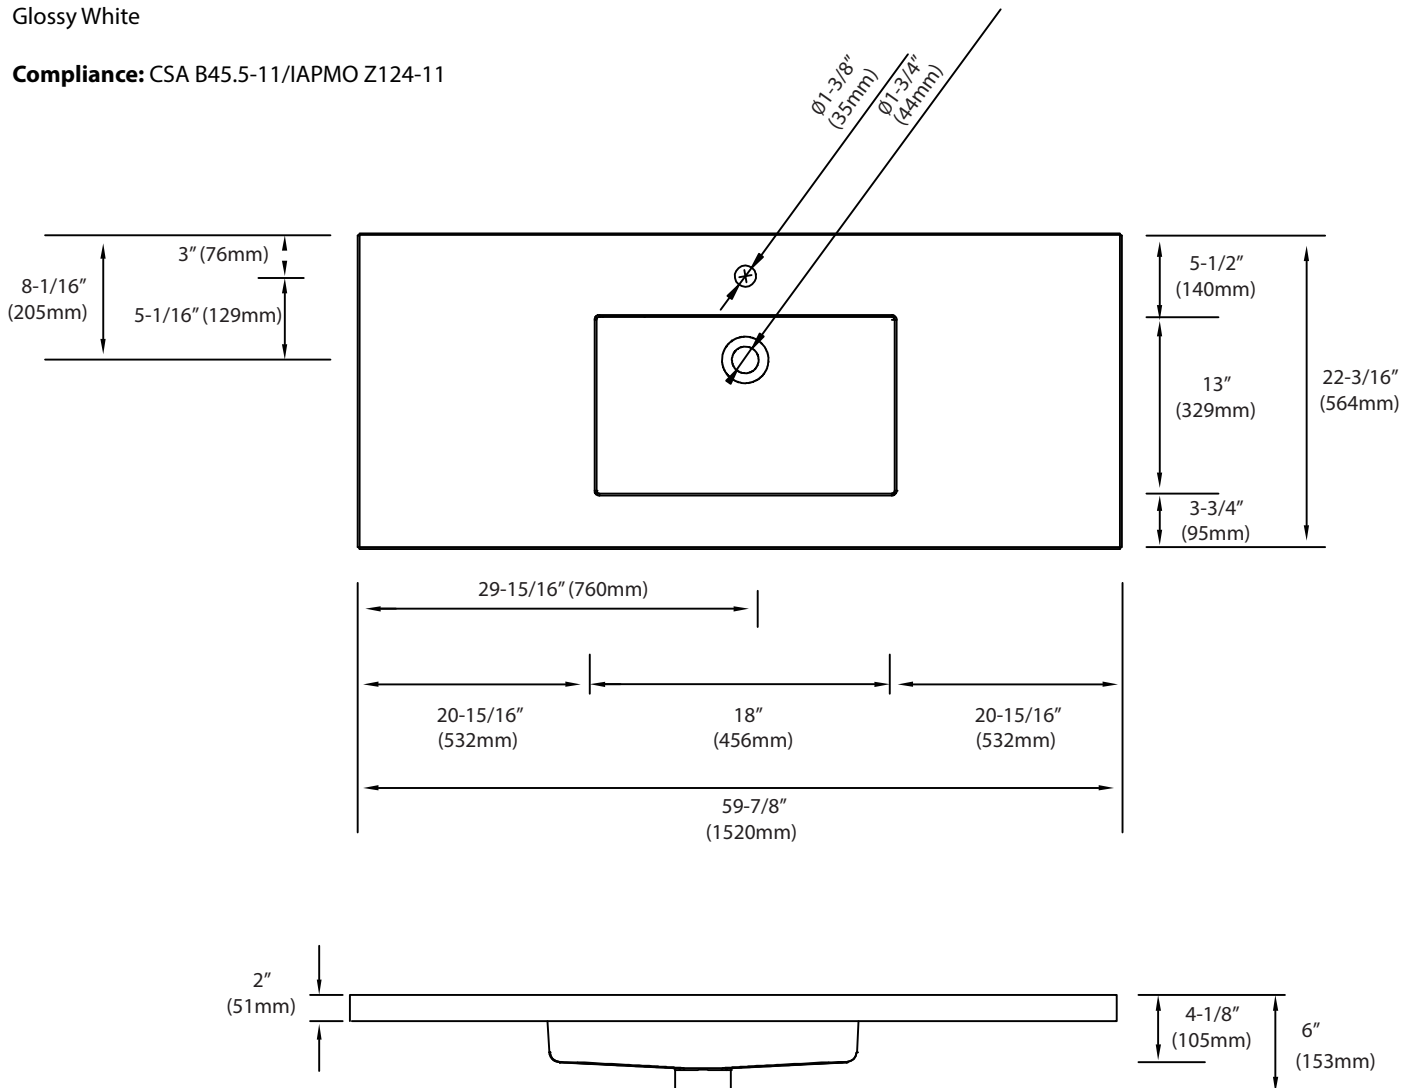

Model Number

XTU2220-60-100-WH (No Hole)

XTU2220-60-110-WH (Shown)

XTU2220-60-130-WH (8" OC)

X-Stone Top/Basin - 60"

Specification & Installation Guide

Features

- X-Stone countertop and basin
- Size: 59-7/8"(1520mm)L x 22-3/16"(564mm)W x 2"(51mm)H
- Material: Solid Surface
- Overflow: Yes
- 4" backsplash & sidesplash: Optional
- Single faucet: XTU2220-60-110-WH (**As shown**)
- 8" widespread: XTU2220-60-130-WH
- No faucet hole: XTU2220-60-100-WH
- Packaging Dimensions: 63"x 25.2" x 8-1/2"
- Gross Weight: 77 lbs. / 35 kgs.

Finishes

Glossy White

Compliance: CSA B45.5-11/IAPMO Z124-11

For clarification, please contact Madeli Customer Care at (800)-819-6988 or (305)-718-8817 Ext. 1

All dimensions are approximate and subject to standard tolerance. Specifications subject to change without prior notice.