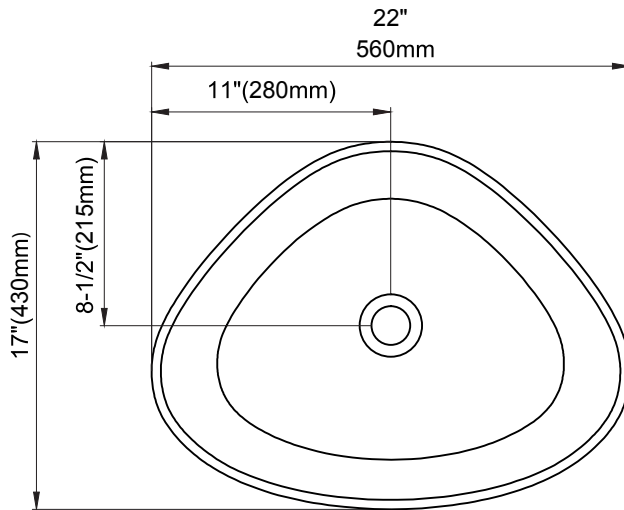

COMPLIANCE

CSA B45.5-11/IAPMO Z124-11
ADA Compatible

For clarification, please contact Madeli Customer Care at (800)-819-6988 or (305)-718-8817 Ext. 1

All dimensions are approximate and subject to standard tolerance. Specifications subject to change without prior notice.