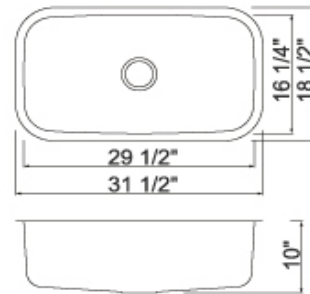

### DESCRIPTION

- Under Mount Single Bowl Kitchen Sink
- T-304 stainless steel
- 16 Gauge
- 18/10 Chrome-Nickel
- Bowl: 10" depth
- Drain hole in center position
- Padded, undercoated and sound proofed.
- This drain hole accepts 3-1/2" U.S. drain fitting.
- ASME Standard A1 12.19.3-2000, CSA B45.4-2002
- Template and Clips Included.

### • Standard Packing

	Piece	Size	G.W.
Single Pack	1	33"x20"x12"	
Bulk Pack	30	39"x35"x49"	