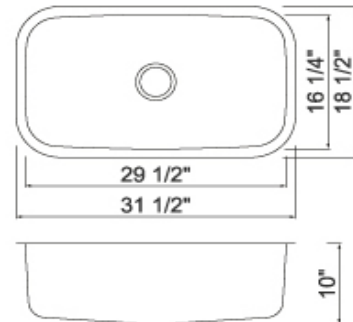

UNDER MOUNT SINK

MS-3118-A

DESCRIPTION

- Under Mount Single Bowl Kitchen Sink
- T-304 stainless steel
- 18 Gauge
- 18/10 Chrome-Nickel
- Bowl: 10" depth
- Drain hole in center position
- Padded, undercoated and sound proofed.
- This drain hole accepts 3-1/2" U.S. drain fitting.
- ASME Standard A1 12.19.3-2000, CSA B45.4-2002
- Template and Clips Included.

• Standard Packing

	Piece	Size	G.W.
Single Pack	1	33"x20"x12"	
Bulk Pack	30	39"x35"x49"	

• Accessories

Model	Description	Fit for
SBG 7541	Bottom Grid	Single Bowl
SS-01	Strainer	
SPD-A	Soap Dispenser	

WARRANTY: Madeli Kitchen sinks are covered by a LIFETIME LIMITED WARRANTY against defects in material and workmanship. Problems attributable to abuse, misuse, improper installation, modification of original products, use of abrasive cleaning products, exposure to corrosive chemicals, lack of maintenance or accidental damage are not covered by this warranty. Liability under all warranties expressed or implied is limited to replacement of defective goods. Madeli L.L.C. is not responsible for any labor cost related to the replacement of damaged or defective material.