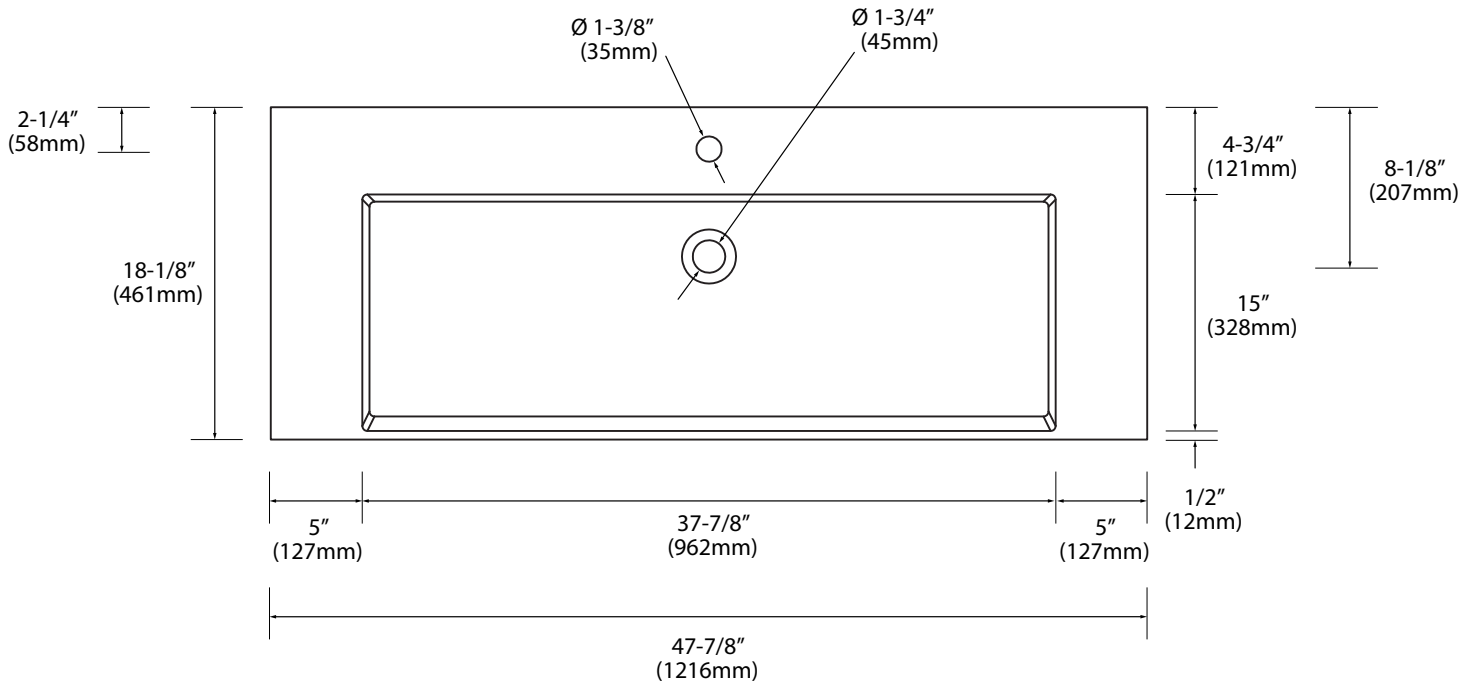

X-Stone Trough Sink - 48" Single Bowl

Specification & Installation Guide

Features

- X-Stone Trough sink 48" single bowl
- Size: 47-7/8"(1216mm)L x 18-1/8"(461mm)W x 4-1/2"(115mm)H
- Material: Solid Surface
- With overflow
- 4"H backsplash & sidesplash: Optional
- Single faucet: XTU1845-48-110-WH **(As shown)**
- 8" widespread: XTU1845-48-130-WH
- No faucet hole: XTU1845-48-100-WH
- Packaging Dimensions: 51"x 21"x 7-1/2"
- Gross Weight: 65 lbs. / 30 kgs.

Finish

- Glossy White

Compliance: CSA B45.5-11/IAPMO Z124-11

For clarification, please contact Madeli Customer Care at (800)-819-6988 or (305)-718-8817 Ext. 1 or service@madeli.com

All dimensions are approximate and subject to standard tolerance. Specifications subject to change without prior notice.