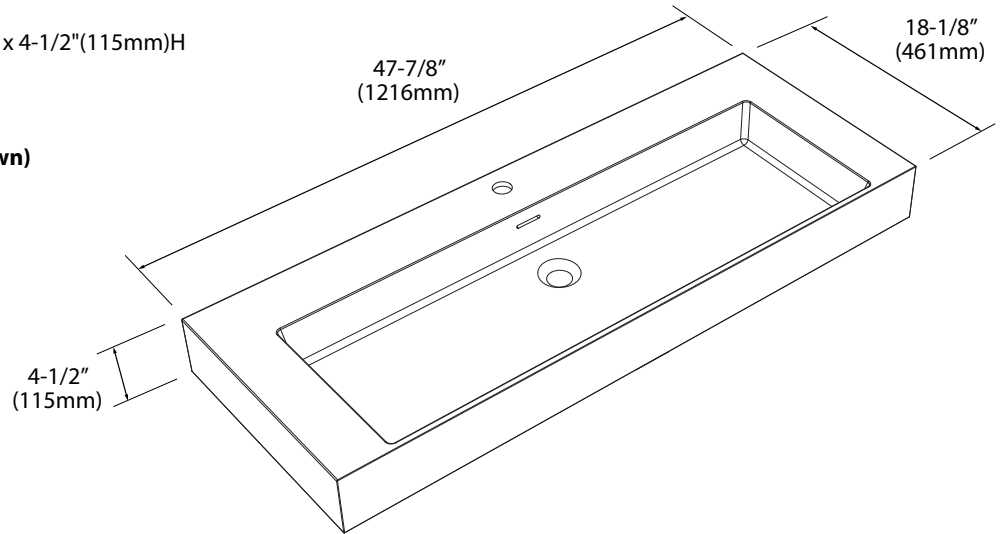

X-Stone Trough Sink - 48" Single Bowl

Specification & Installation Guide

Features

- X-Stone Trough sink 48" single bowl
- Size: 47-7/8"(1216mm)L x 18-1/8"(461mm)W x 4-1/2"(115mm)H
- Material: Solid Surface
- With overflow
- 4"H backsplash & sidesplash: Optional
- Single faucet: XTU1845-48-110-WH **(As shown)**
- 8" widespread: XTU1845-48-130-WH
- No faucet hole: XTU1845-48-100-WH
- Packaging Dimensions: 51"x 21"x 7-1/2"
- Gross Weight: 65 lbs. / 30 kgs.

Finish

- Glossy White

Compliance: CSA B45.5-11/IAPMO Z124-11

For clarification, please contact Madeli Customer Care at (800)-819-6988 or (305)-718-8817 Ext. 1 or service@madeli.com

All dimensions are approximate and subject to standard tolerance. Specifications subject to change without prior notice.