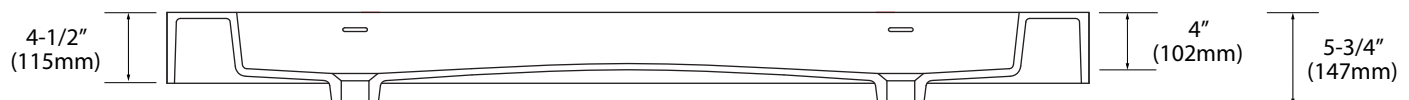

X-Stone Trough Sink - 60" Double Bowl

Specification & Installation Guide

Features

- X-Stone Trough sink 60" double bowl
- Size: 59-1/2"(1510mm)L x 18-1/8"(461mm)W x 4-1/2"(115mm)H
- Material: Solid Surface
- With overflow
- 4"H backsplash & sidesplash: Optional
- Single faucet: XTU1845-60-210-WH **(As shown)**
- 8" widespread: XTU1845-60-230-WH
- No faucet hole: XTU1845-60-200-WH
- Packaging Dimensions: 63"x 21" x 7-1/2"
- Gross Weight: 82 lbs. / 38 kgs.

Finish

- Glossy White

Compliance: CSA B45.5-11/IAPMO Z124-11

For clarification, please contact Madeli Customer Care at (800)-819-6988 or (305)-718-8817 Ext. 1 or service@madeli.com

All dimensions are approximate and subject to standard tolerance. Specifications subject to change without prior notice.