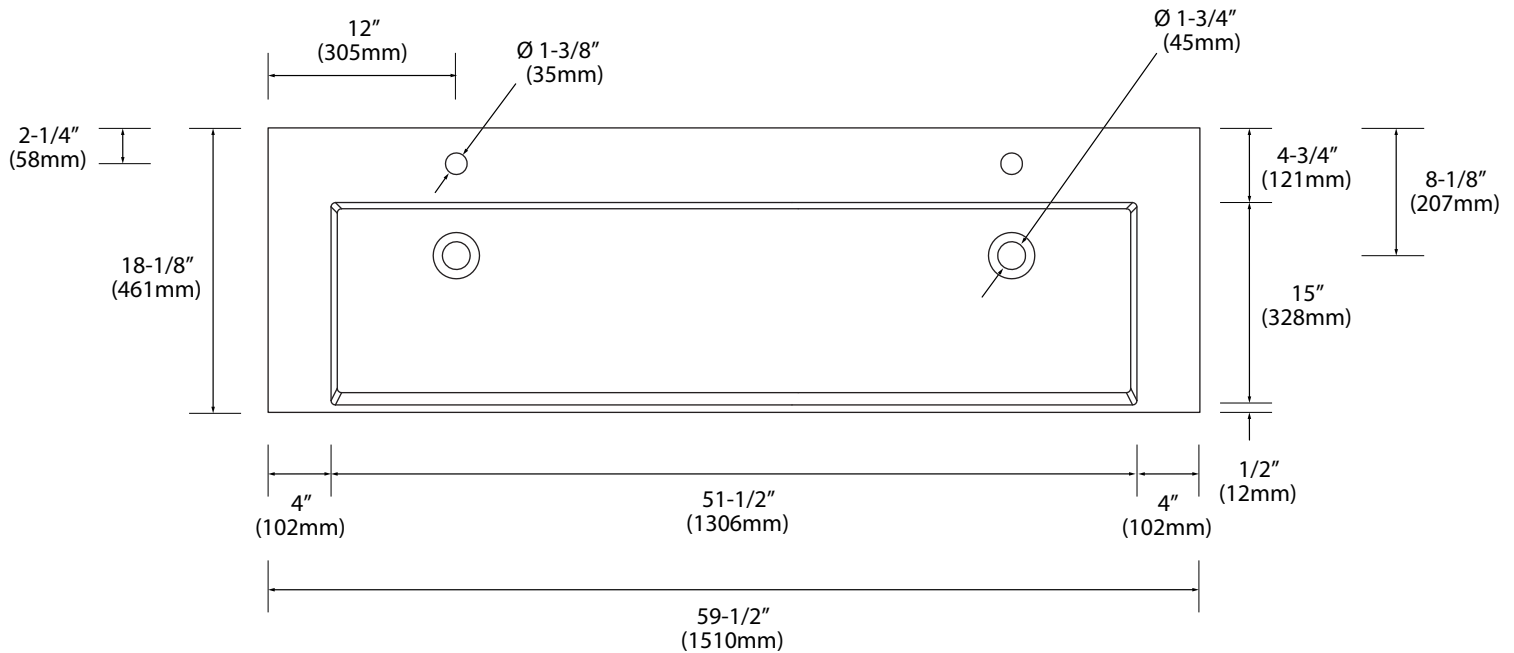

X-Stone Trough Sink - 60" Double Bowl

Specification & Installation Guide

Features

- X-Stone Trough sink 60" double bowl
- Size: 59-1/2"(1510mm)L x 18-1/8"(461mm)W x 4-1/2"(115mm)H
- Material: Solid Surface
- With overflow
- 4"H backsplash & sidesplash: Optional
- Single faucet: XTU1845-60-210-WH **(As shown)**
- 8" widespread: XTU1845-60-230-WH
- No faucet hole: XTU1845-60-200-WH
- Packaging Dimensions: 63"x 21" x 7-1/2"
- Gross Weight: 82 lbs. / 38 kgs.

Finish

- Glossy White

Compliance: CSA B45.5-11/IAPMO Z124-11

For clarification, please contact Madeli Customer Care at (800)-819-6988 or (305)-718-8817 Ext. 1 or service@madeli.com

All dimensions are approximate and subject to standard tolerance. Specifications subject to change without prior notice.