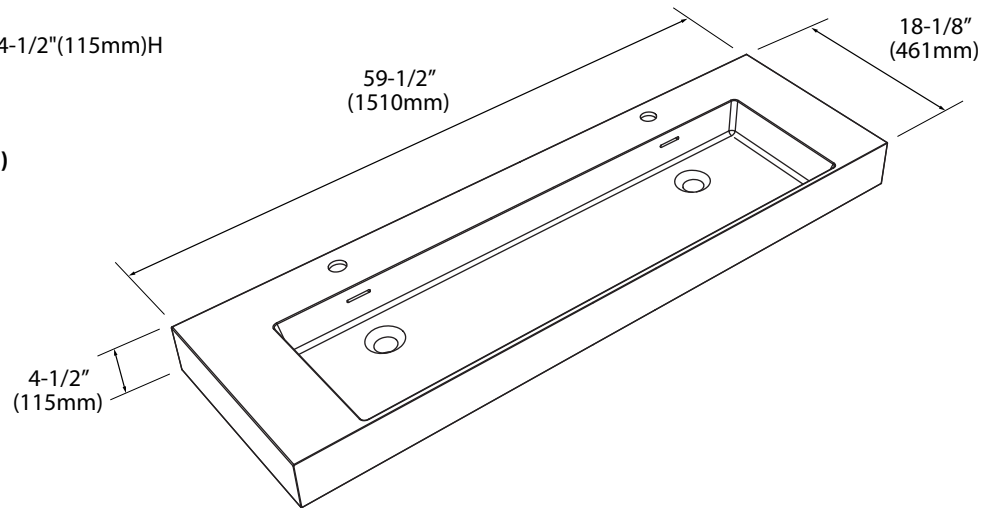

X-Stone Trough Sink - 60" Double Bowl

Specification & Installation Guide

Features

- X-Stone Trough sink 60" double bowl
- Size: 59-1/2"(1510mm)L x 18-1/8"(461mm)W x 4-1/2"(115mm)H
- Material: Solid Surface
- With overflow
- 4"H backsplash & sidesplash: Optional
- Single faucet: XTU1845-60-210-WH **(As shown)**
- 8" widespread: XTU1845-60-230-WH
- No faucet hole: XTU1845-60-200-WH
- Packaging Dimensions: 63"x 21" x 7-1/2"
- Gross Weight: 82 lbs. / 38 kgs.

Finish

- Glossy White

Compliance: CSA B45.5-11/IAPMO Z124-11

For clarification, please contact Madeli Customer Care at (800)-819-6988 or (305)-718-8817 Ext. 1 or service@madeli.com

All dimensions are approximate and subject to standard tolerance. Specifications subject to change without prior notice.