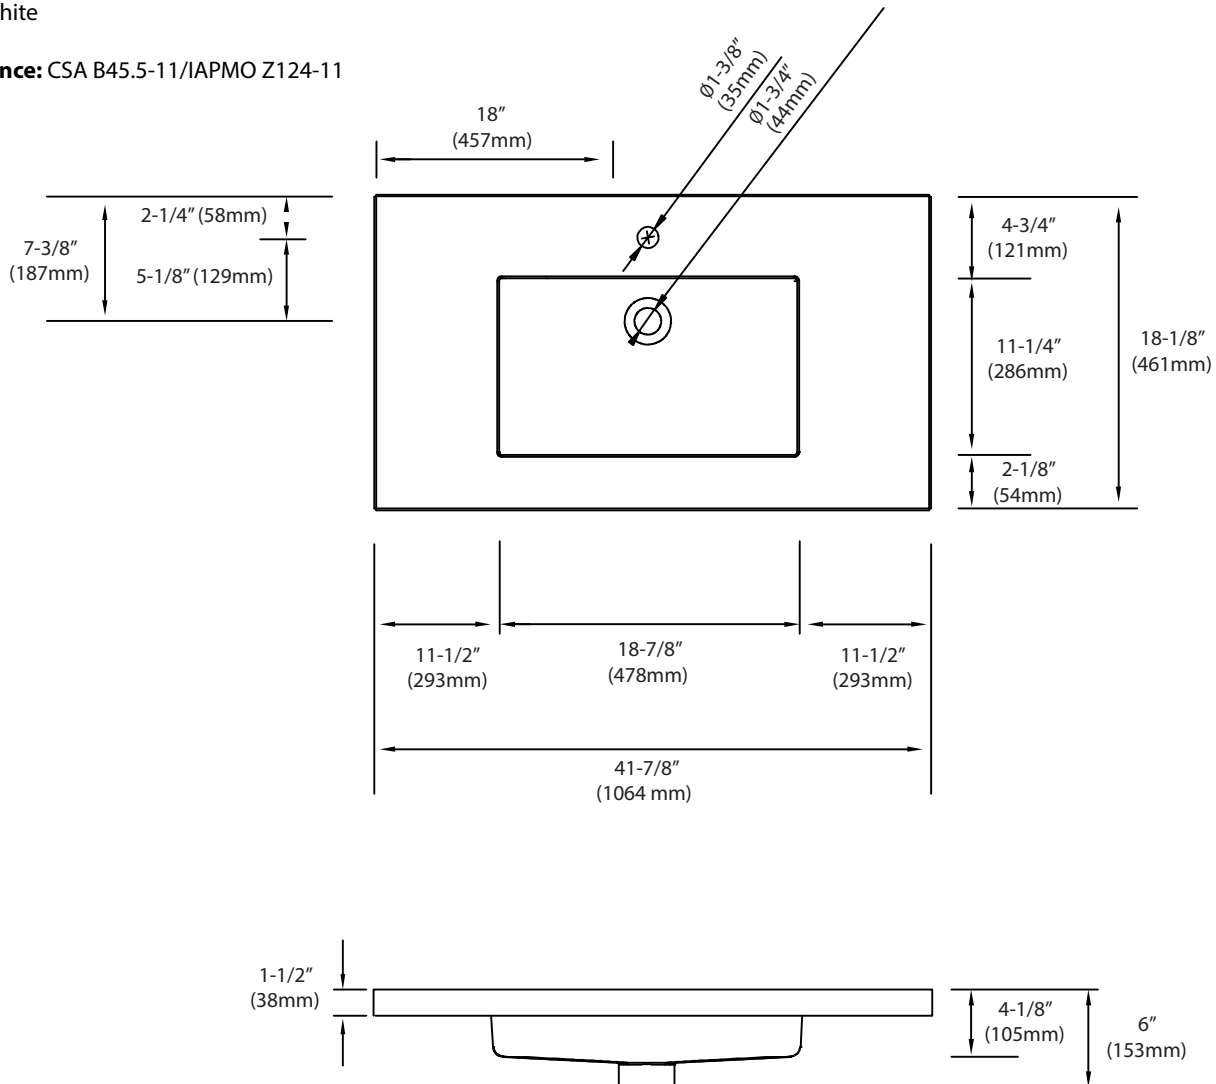

X-Stone Top/Basin - 42" Single Bowl

Specification & Installation Guide

Features

- X-Stone countertop and basin
- Size: 41-7/8" (1064mm) L x 18-1/8" (461mm) W x 1-1/2" (38mm) H
- Material: Solid Surface
- Overflow: Yes
- 4"H Backsplash & sidesplash: Optional
- Single faucet: XTU1815-42-110-WH **(As shown)**
- 8" widespread: XTU1815-42-130-WH
- No faucet hole: XTU1815-42-100-WH
- Packaging Dimensions: 45" x 21" x 8-1/2"
- Gross Weight: 47 lbs. / 22 kgs.

Finishes

Glossy White

Compliance: CSA B45.5-11/IAPMO Z124-11

For clarification, please contact Madeli Customer Care at (800)-819-6988 or (305)-718-8817 Ext. 1

All dimensions are approximate and subject to standard tolerance. Specifications subject to change without prior notice.