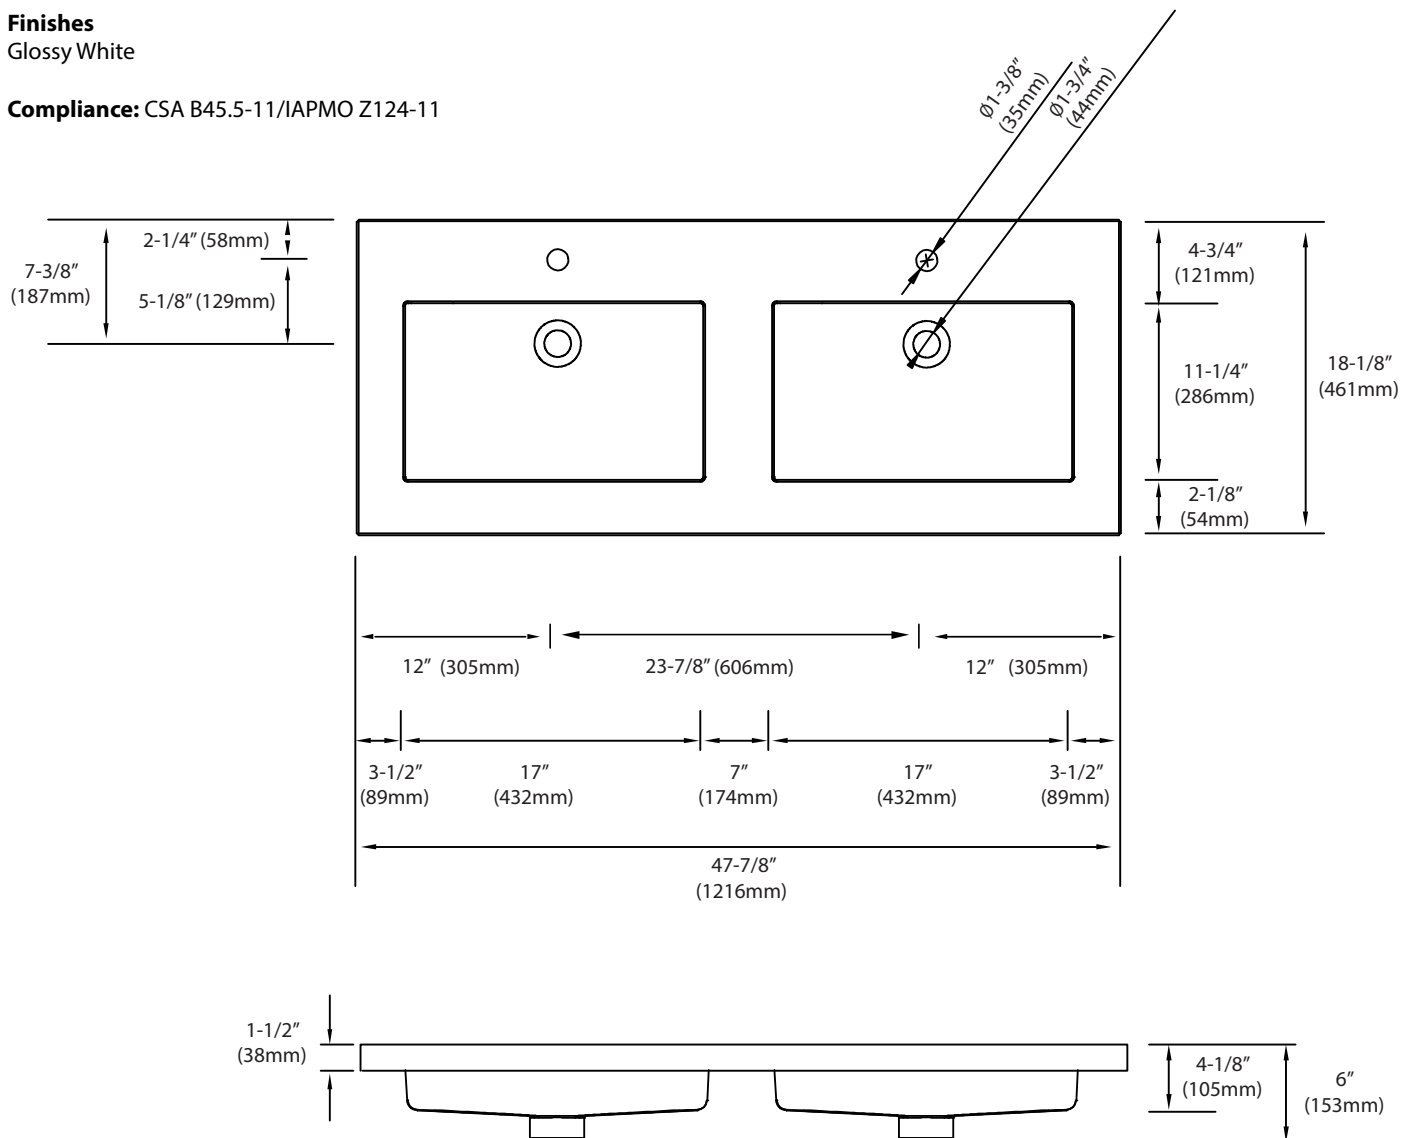

X-Stone Top/Basin - 48" Double Bowl

Specification & Installation Guide

Features

- X-Stone countertop and basin
- Size: 47-7/8"(1216mm)L x 18-1/8"(461mm)W x 1-1/2"(38mm)H
- Material: Solid Surface
- Overflow: Yes
- 4"H Backsplash & sidesplash: Optional
- Single faucet: XTU1815-48-210-WH (**As shown**)
- 8" widespread: XTU1815-48-230-WH
- No faucet hole: XTU1815-48-200-WH
- Packaging Dimensions: 51"x 21-1/8" x 8-1/2"
- Gross Weight: 59 lbs. / 27 kgs.

Finishes

Glossy White

Compliance: CSA B45.5-11/IAPMO Z124-11

For clarification, please contact Madeli Customer Care at (800)-819-6988 or (305)-718-8817 Ext. 1

All dimensions are approximate and subject to standard tolerance. Specifications subject to change without prior notice.