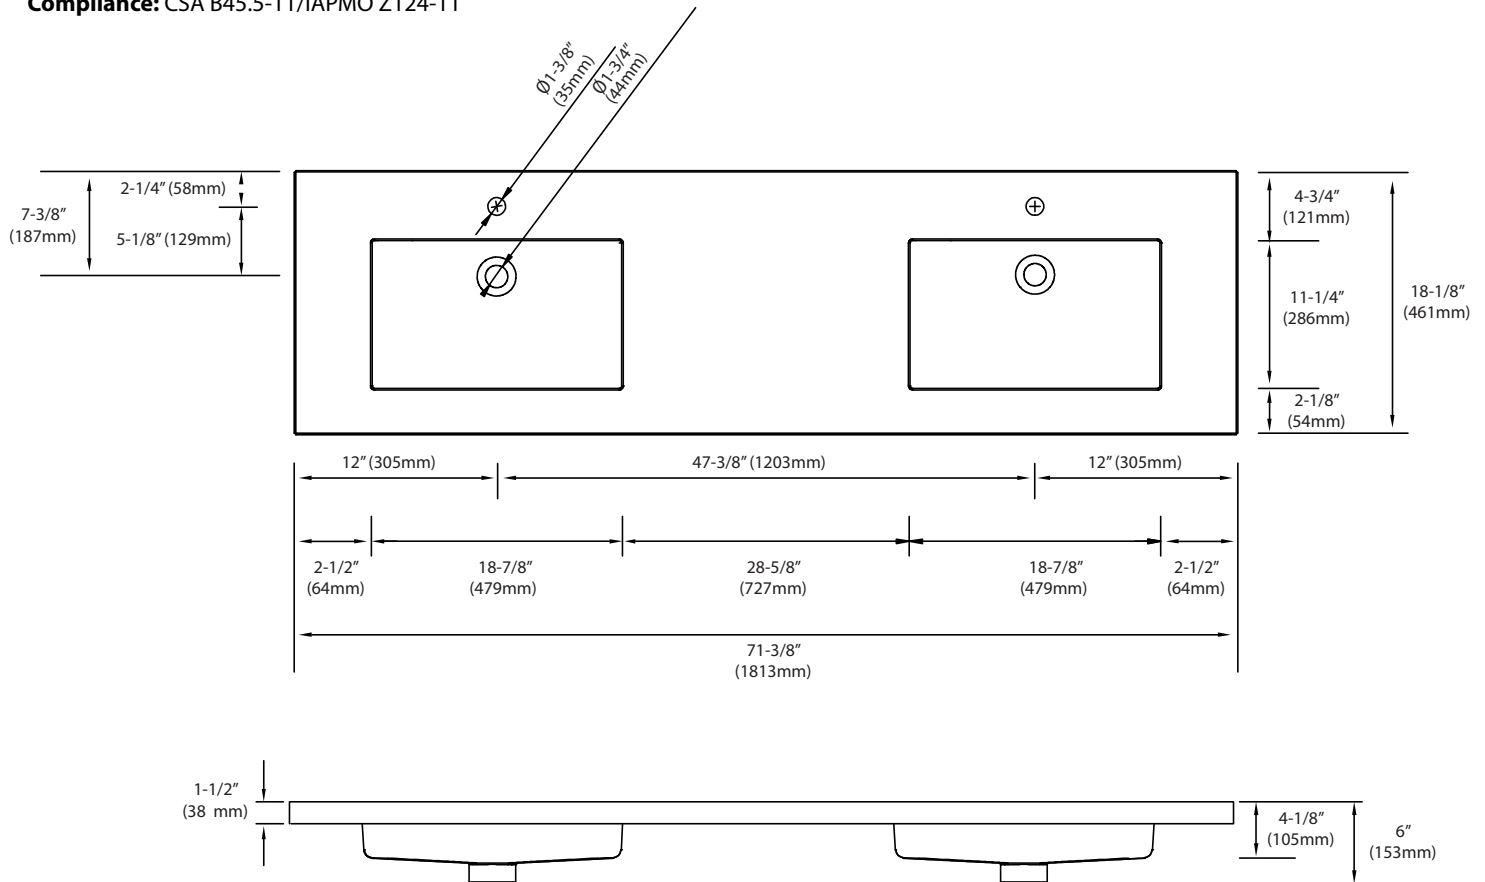

X-Stone Top/Basin - 72"

Specification & Installation Guide

Features

- X-Stone countertop and basin
- Size: 71-3/8"(1813mm)L x 18-1/8"(461mm)W x 1-1/2"(38mm)H
- Material: Solid Surface
- Overflow: Yes
- 4"H backsplash & sidesplash: Optional
- Single faucet: XTU1815-72-210-WH (**As shown**)
- 8" widespread: XTU1815-72-230-WH
- No faucet hole: XTU1815-72-200-WH
- Packaging Dimensions: 74-5/8"x 21-1/8" x 8-1/2"
- Gross Weight: 72 lbs. / 33 kgs.

Finishes

Glossy White

Compliance: CSA B45.5-11/IAPMO Z124-11

For clarification, please contact Madeli Customer Care at (800)-819-6988 or (305)-718-8817 Ext. 1

All dimensions are approximate and subject to standard tolerance. Specifications subject to change without prior notice.