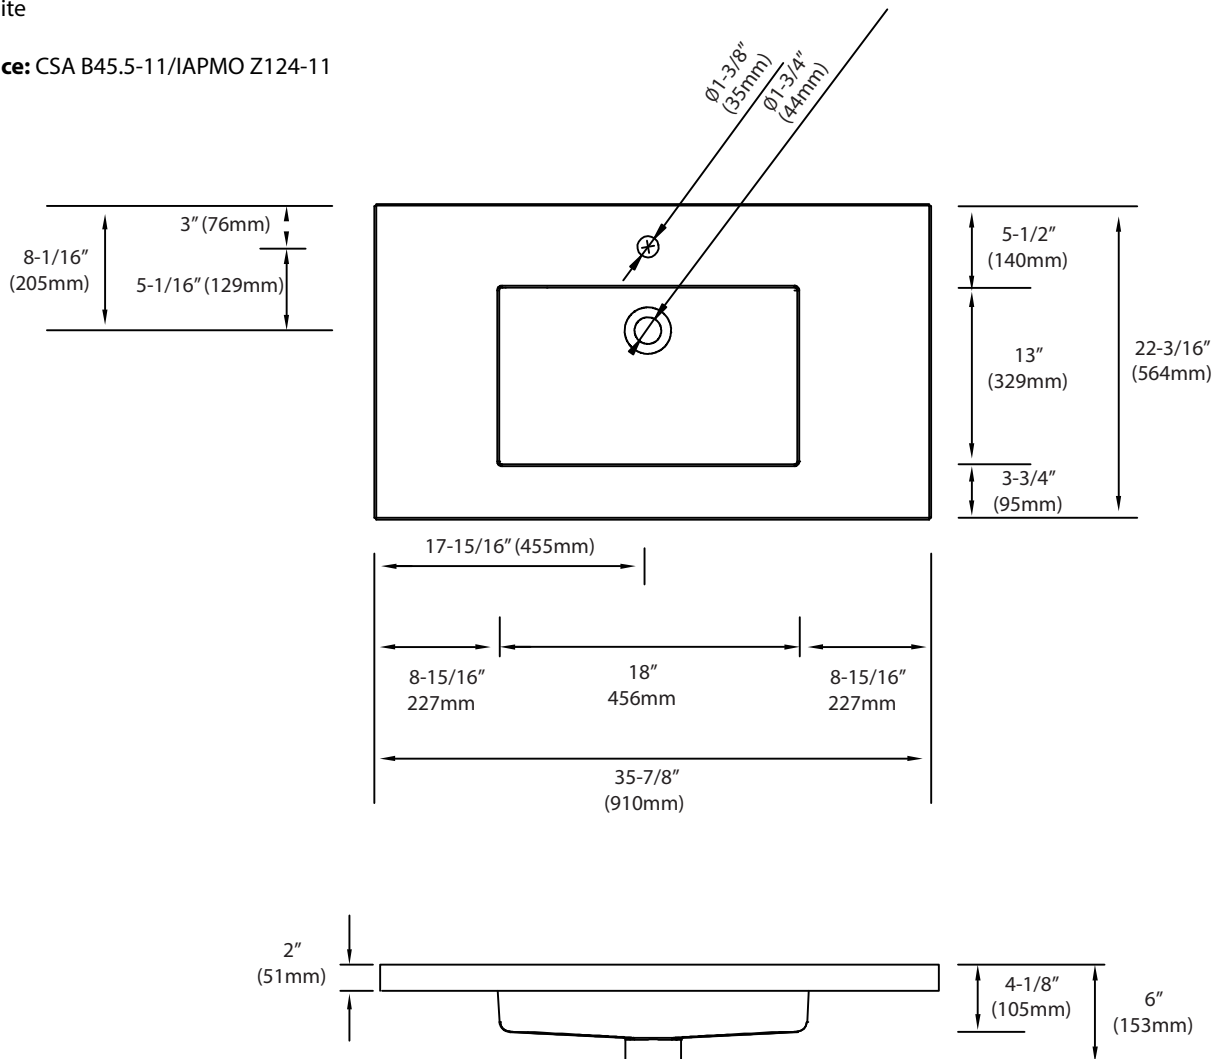

Finishes

Glossy White

Compliance: CSA B45.5-11/IAPMO Z124-11

For clarification, please contact Madeli Customer Care at (800)-819-6988 or (305)-718-8817 Ext. 1

All dimensions are approximate and subject to standard tolerance. Specifications subject to change without prior notice.