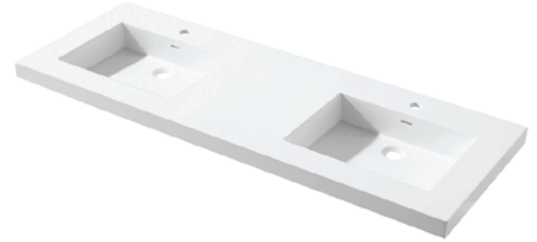

X-Stone Top/Basin - 48"

Specification & Installation Guide

Features

- X-Stone countertop and basin
- Size: 47-7/8"(1216mm)L x 22-3/16"(564mm)W x 2"(51mm)H
- Material: Solid Surface
- Overflow: Yes
- 4" backsplash & sidesplash: Optional
- Single faucet: XTU2220-48-210-WH (**As shown**)
- 8" widespread: XTU2220-48-230-WH
- No faucet hole: XTU2220-48-200-WH
- Packaging Dimensions: 51"x 25.2" x 8-1/2"
- Gross Weight: 58 lbs. / 26 kgs.

Finishes

Glossy White

Compliance: CSA B45.5-11/IAPMO Z124-11

For clarification, please contact Madeli Customer Care at (800)-819-6988 or (305)-718-8817 Ext. 1

All dimensions are approximate and subject to standard tolerance. Specifications subject to change without prior notice.