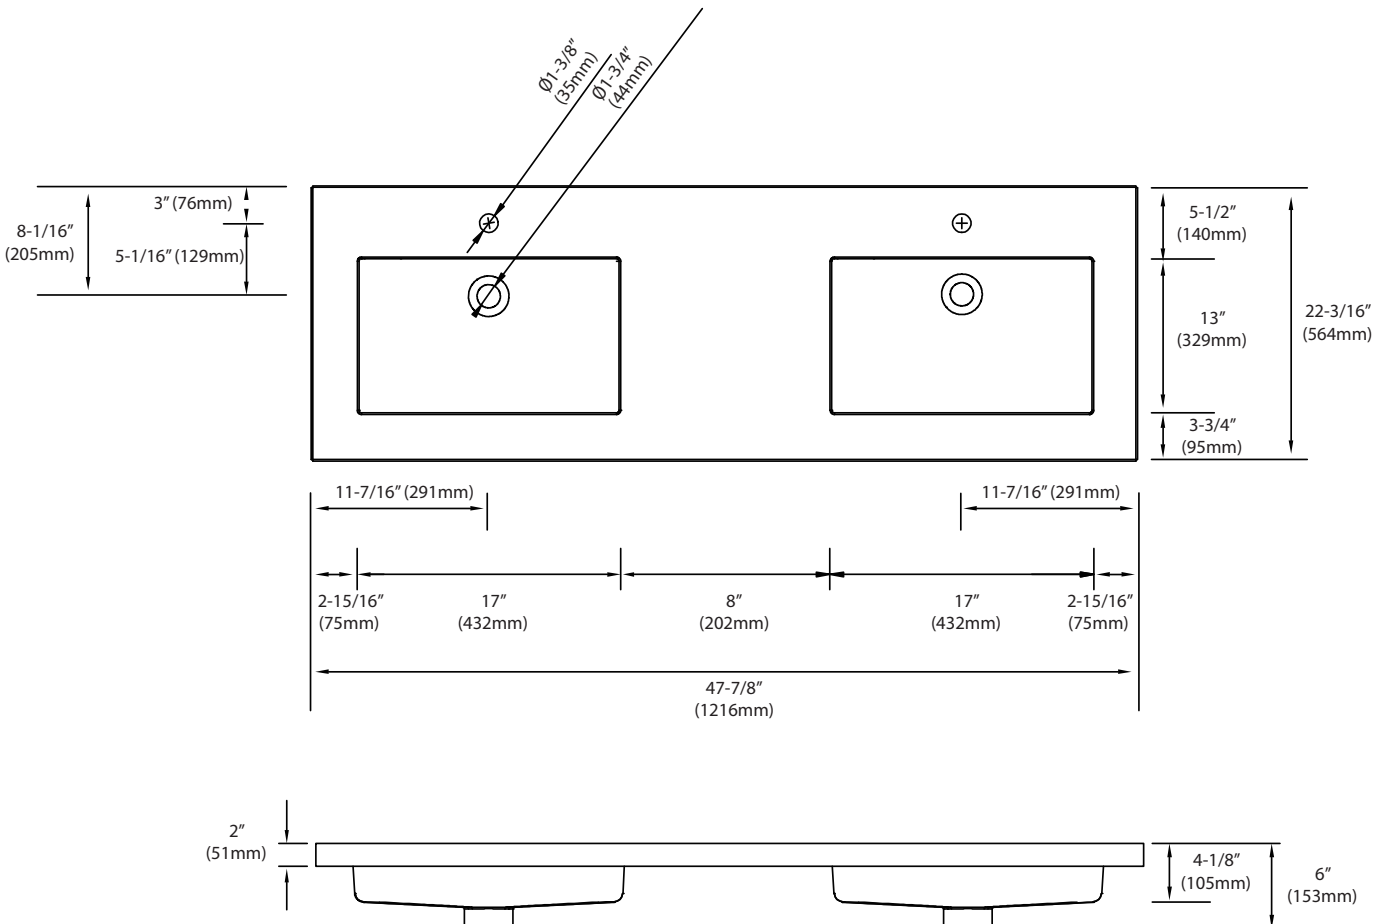

X-Stone Top/Basin - 48"

Specification & Installation Guide

Features

- X-Stone countertop and basin
- Size: 47-7/8"(1216mm)L x 22-3/16"(564mm)W x 2"(51mm)H
- Material: Solid Surface
- Overflow: Yes
- 4" backsplash & sidesplash: Optional
- Single faucet: XTU2220-48-210-WH (**As shown**)
- 8" widespread: XTU2220-48-230-WH
- No faucet hole: XTU2220-48-200-WH
- Packaging Dimensions: 51"x 25.2" x 8-1/2"
- Gross Weight: 58 lbs. / 26 kgs.

Finishes

Glossy White

Compliance: CSA B45.5-11/IAPMO Z124-11

For clarification, please contact Madeli Customer Care at (800)-819-6988 or (305)-718-8817 Ext. 1

All dimensions are approximate and subject to standard tolerance. Specifications subject to change without prior notice.