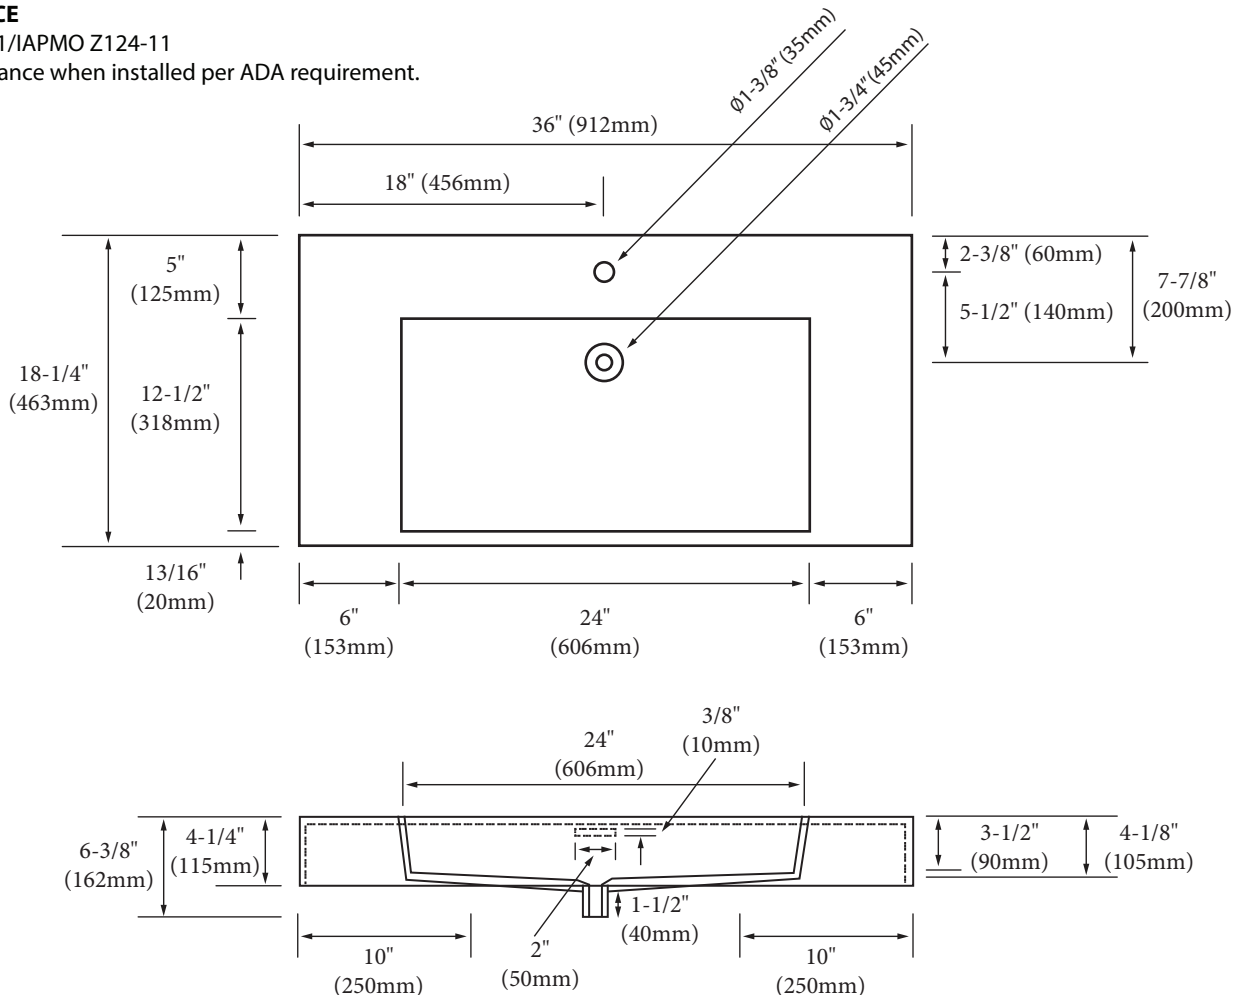

COMPLIANCE

CSA B45.5-11/IAPMO Z124-11

ADA Compliance when installed per ADA requirement.

For clarification, please contact Madeli Customer Care at (800)-819-6988 or (305)-718-8817 Ext. 1

All dimensions are approximate and subject to standard tolerance. Specifications subject to change without prior notice.