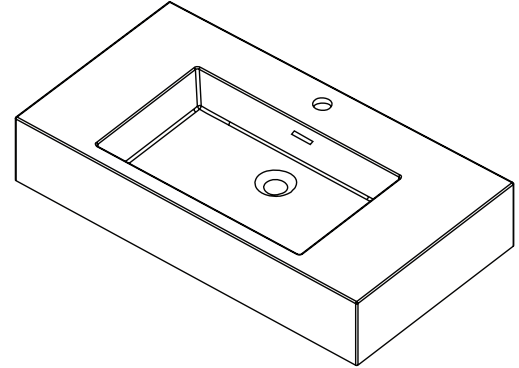

## Ceramic Above Counter Bathroom Lavatory

### FEATURES

- Design: Rectangular / Contemporary
- Material: Vitreous China in white
- Type: Above Counter
- Overflow: Yes
- Overall Size: 36" (912mm)L x 18-1/4" (463mm)W x 4-1/2" (115mm)H
- Basin inside size: 24" (606mm)L x 12-1/2" (318mm) W x 4-1/8" (105mm) H
- Drain  $\phi$ : 1-3/4" (45 mm)
- Faucet hole  $\phi$ : 1-3/8" (35mm) - Available in single-hole or 8" (203mm) centers
  - Single: CB-6136-110-WH
  - 8" center: CB-6136-130-WH
- Cutout for installation on flat countertop: 17-3/4"(400mm) x 30"(762mm)
- Use lavatory to locate cut-out position
- Basin Clamp Assembly: Not applicable.
- Packaging Dimensions: 38" (965 mm) x 20" (508 mm) x 8" (203 mm)
- Weight: 84 lbs. / 34 kgs.