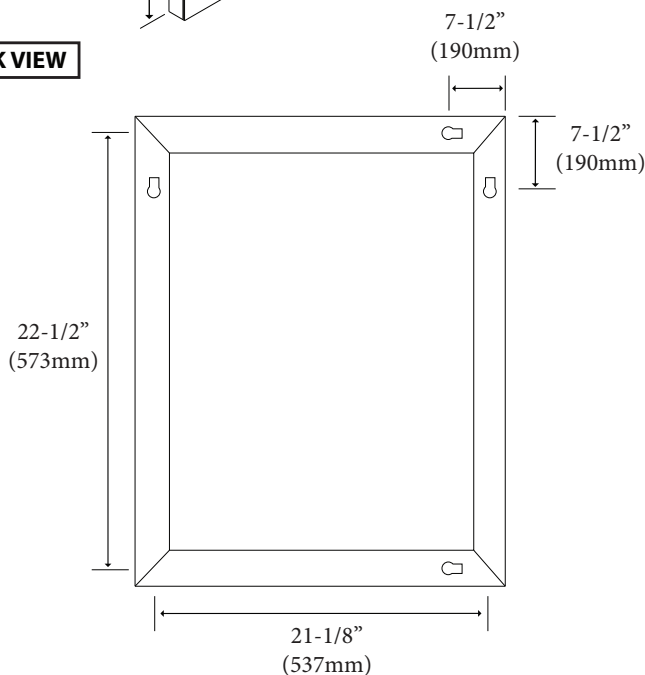

Urban - 25"H x 24"W Frameless Mirror

Specification & Installation Guide

Features

- Wall hung 25" x 24" plain frameless mirror.
- Dual installation: mirror can be hung in long or short direction.
- Size: 24-13/16"(630mm)H x 1-1/2"(38mm)D x 23-5/8"(600mm)W or 23-5/8"(600mm)H x 1-1/2"(38mm)D x 24-13/16"(630mm)W
- Mirror mounted on wooden base.
- Wooden base made with furniture grade plywood layered with solid wood veneer and protected with several coats of polyurethane.

Finishes

- Ash Grey (AG)
- Glossy White (GW)
- Walnut (WA)

Package Dimension

26" x 4" x 28"

Gross Weight

17 lbs / 7.73 kgs

TOP VIEW

BACK VIEW

SIDE VIEW