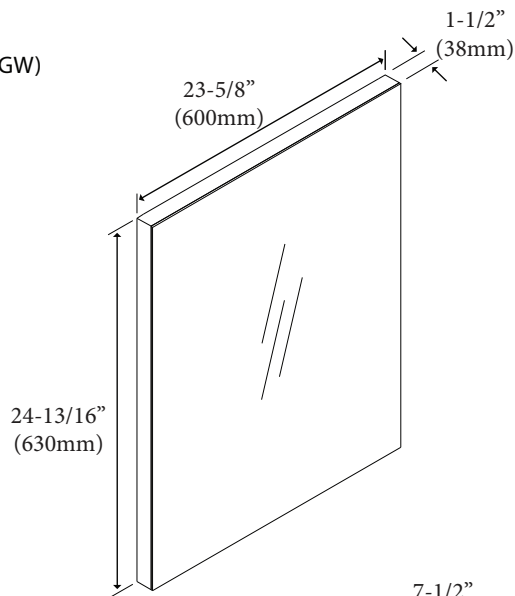

Urban - 25"H x 24"W Frameless Mirror

Specification & Installation Guide

Features

- Wall hung 25" x 24" plain frameless mirror.
- Dual installation: mirror can be hung in long or short direction.
- Size: 24-13/16"(630mm)H x 1-1/2"(38mm)D x 23-5/8"(600mm)W or 23-5/8"(600mm)H x 1-1/2"(38mm)D x 24-13/16"(630mm)W
- Mirror mounted on wooden base.
- Wooden base made with furniture grade plywood layered with solid wood veneer and protected with several coats of polyurethane.

Finishes

- Ash Grey (AG)
- Glossy White (GW)
- Walnut (WA)

Package Dimension

26" x 4" x 28"

Gross Weight

17 lbs / 7.73 kgs

TOP VIEW

BACK VIEW

SIDE VIEW