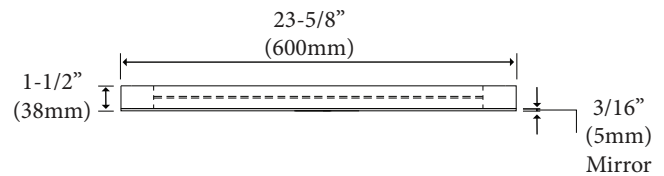

Urban - 25"H x 24"W Frameless Mirror

Specification & Installation Guide

Features

- Wall hung 25" x 24" plain frameless mirror.
- Dual installation: mirror can be hung in long or short direction.
- Size: 24-13/16"(630mm)H x 1-1/2"(38mm)D x 23-5/8"(600mm)W or 23-5/8"(600mm)H x 1-1/2"(38mm)D x 24-13/16"(630mm)W
- Mirror mounted on wooden base.
- Wooden base made with furniture grade plywood layered with solid wood veneer and protected with several coats of polyurethane.

Finishes

- Ash Grey (AG)
- Glossy White (GW)
- Walnut (WA)

Package Dimension

26" x 4" x 28"

Gross Weight

17 lbs / 7.73 kgs

TOP VIEW

BACK VIEW

SIDE VIEW