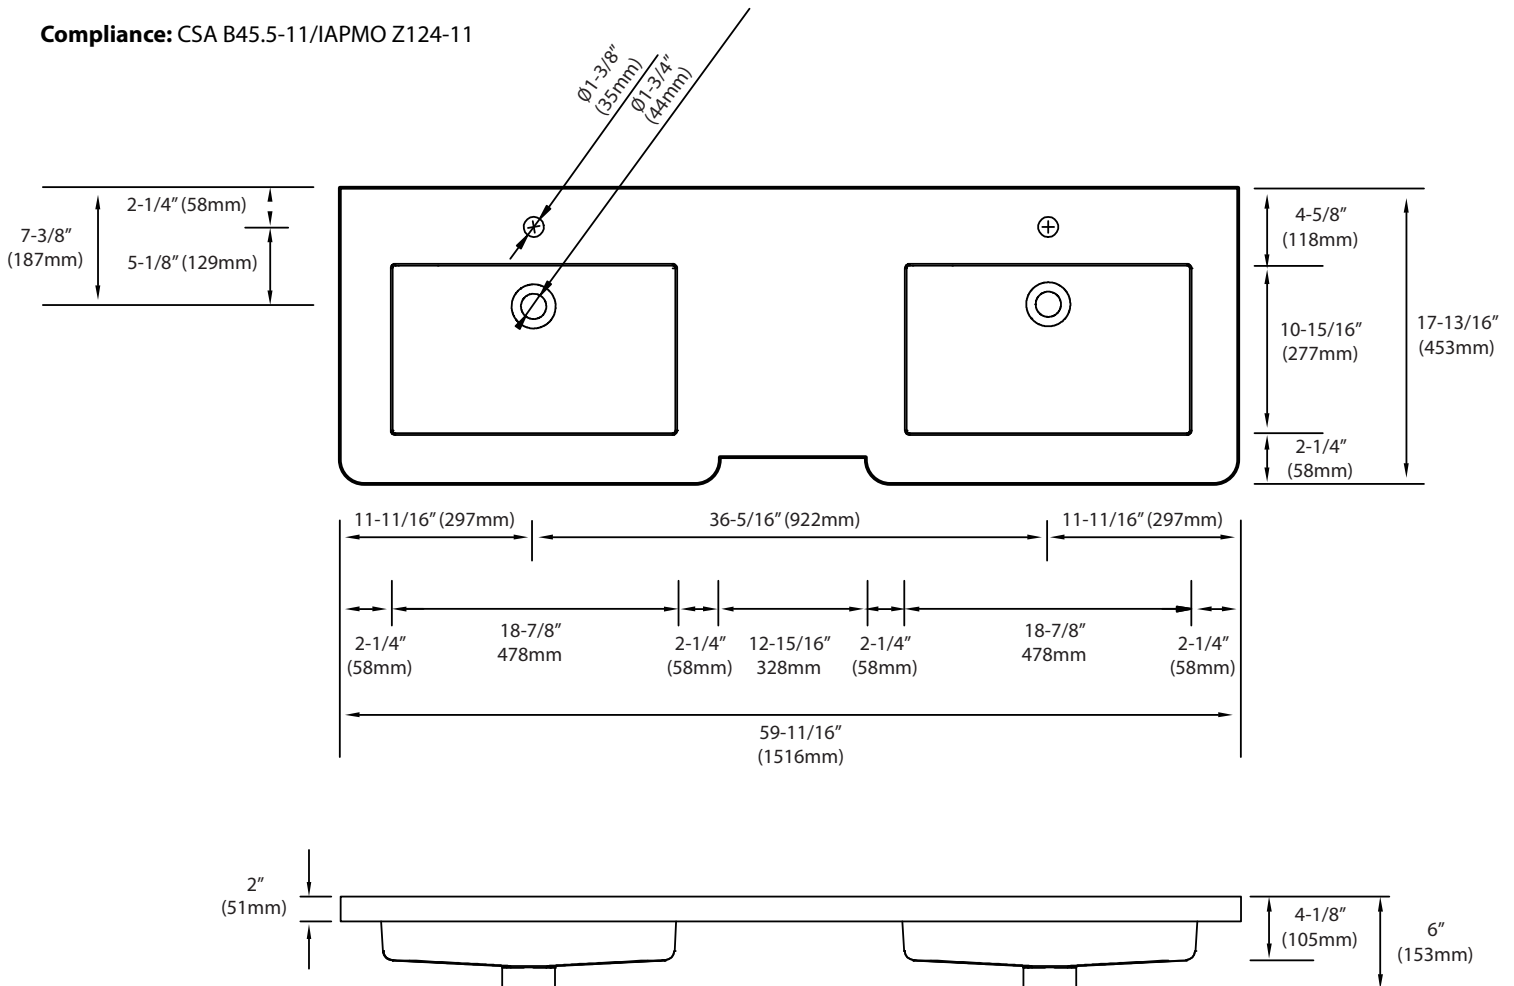

X-Stone Top/Basin - 60"

Specification & Installation Guide

Features

- X-Stone countertop and basin
- Size: 59-11/16"(1516mm)L x 17-13/16"(453mm)W x 2"(51mm)H
- Material: Solid Surface
- Overflow: Yes
- 4"H backsplash: Optional
- Single faucet: XTE1820-60-210-WH (as shown)
- 8" widespread: XTE1820-60-230-WH
- No faucet hole: XTE1820-60-200-WH
- Packaging Dimensions: 62-3/4" x 20-7/8" x 8-1/2"
- Gross Weight: 63.8 lbs. / 29 kgs.

Finishes

Glossy White

Compliance: CSA B45.5-11/IAPMO Z124-11

For clarification, please contact Madeli Customer Care at (800)-819-6988 or (305)-718-8817 Ext. 1

All dimensions are approximate and subject to standard tolerance. Specifications subject to change without prior notice.