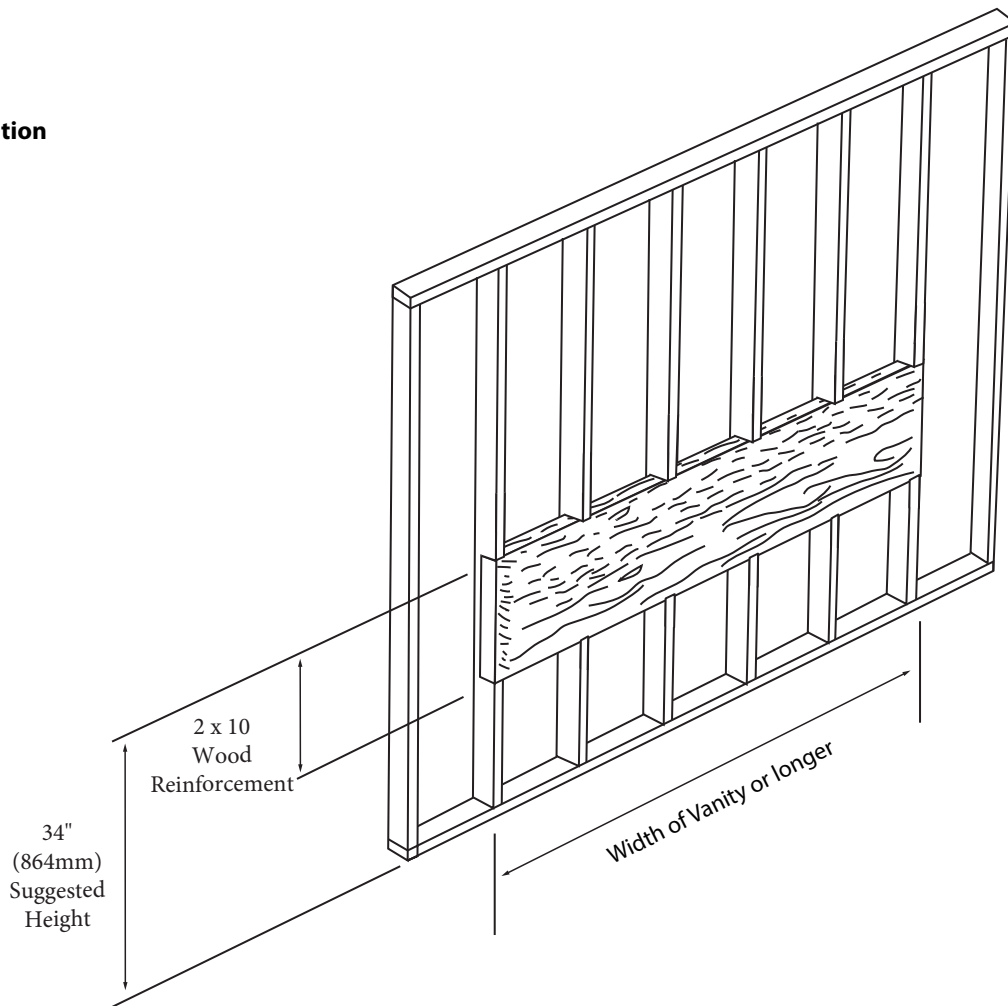

Bolano - 48" Single Bowl

Specification & Installation Guide

INSTALLATION INSTRUCTIONS

Item	Leveling Bracket	#10 x 2" Screws	Anchors	Lag Bolt 5/16 x 2-1/2"	Silicone (not included)
Qty.	2	4	8	8	1

STEP 1

Wall Preparation

For clarification, please contact Madeli Customer Care at (800)-819-6988 or (305)-718-8817 Ext. 1

All dimensions are approximate and subject to standard tolerance. Specifications subject to change without prior notice.