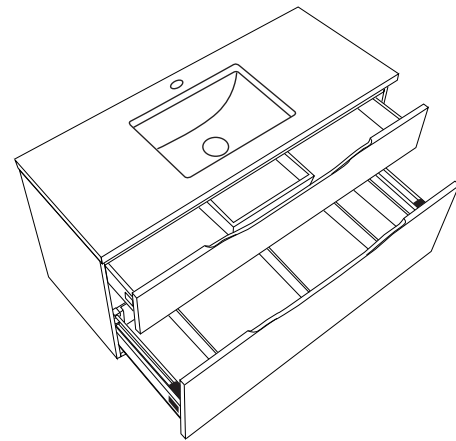

Bolano - 48" Single Bowl

Specification & Installation Guide

Features

- Wall hung 48" vanity : 24-3/8"(620mm)H x 18"(458mm)D x 47-5/8" (1210mm)W
- Furniture grade plywood layered with solid wood veneer and protected with several coats of polyurethane (No particle board or MDF used).
- Matching finish inside out
- Two fully adjustable drawers with full-extension soft-close European hardware.
- Bottom drawer includes adjustable tempered glass dividers

Top/Basin options

- Quartzstone™ top & White ceramic basin
- Glossy White X-Stone top/basin
- Glossy or Matte White X-Stone flat countertop

Package Dimensions

52" x 22" x 27"

Weight

123 lbs. / 55.91 kgs