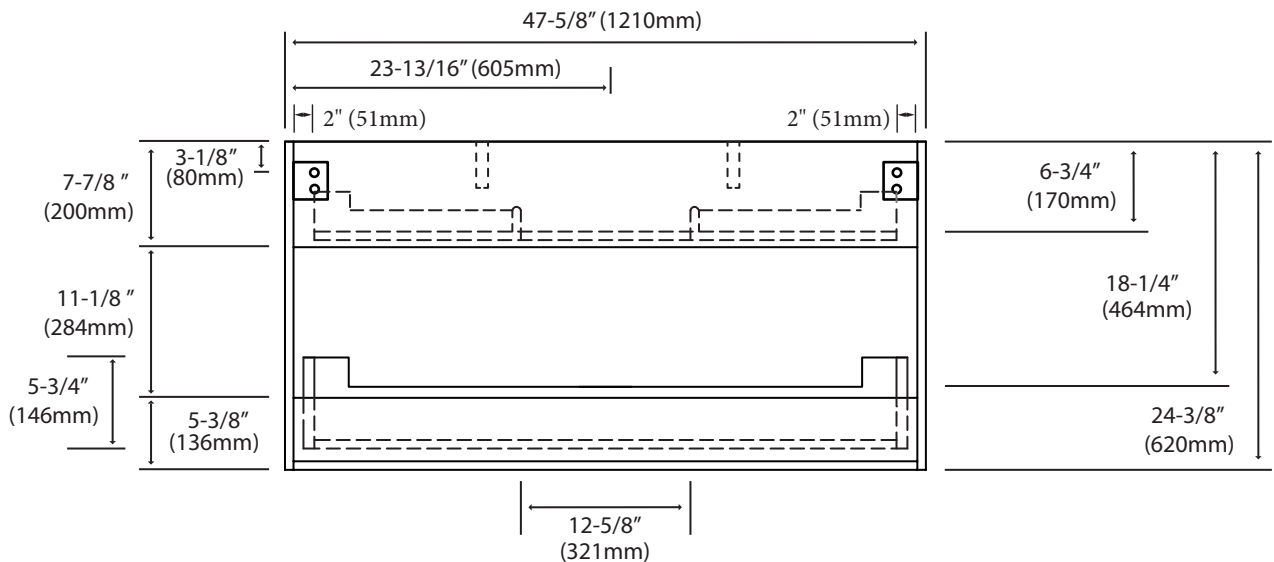

Bolano - 48" Single Bowl

Specification & Installation Guide

TOP VIEW

BACK VIEW