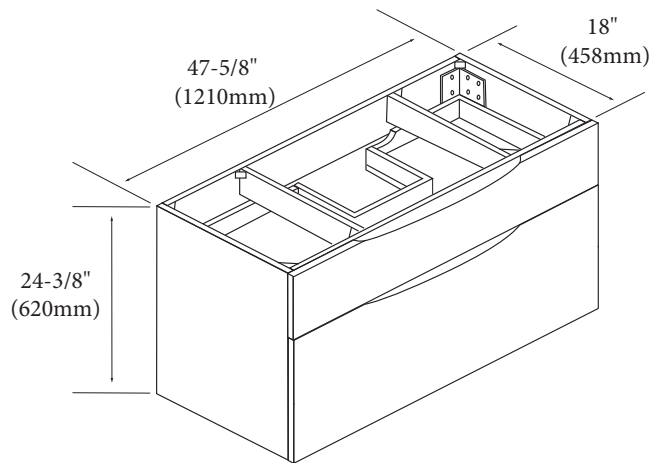

Bolano - 48" Single Bowl

Specification & Installation Guide

Features

- Wall hung 48" vanity : 24-3/8"(620mm)H x 18"(458mm)D x 47-5/8" (1210mm)W
- Furniture grade plywood layered with solid wood veneer and protected with several coats of polyurethane (No particle board or MDF used).
- Matching finish inside out
- Two fully adjustable drawers with full-extension soft-close European hardware.
- Bottom drawer includes adjustable tempered glass dividers

Top/Basin options

- Quartzstone™ top & White ceramic basin
- Glossy White X-Stone top/basin
- Glossy or Matte White X-Stone flat countertop

Package Dimensions

52" x 22" x 27"

Weight

123 lbs. / 55.91 kgs