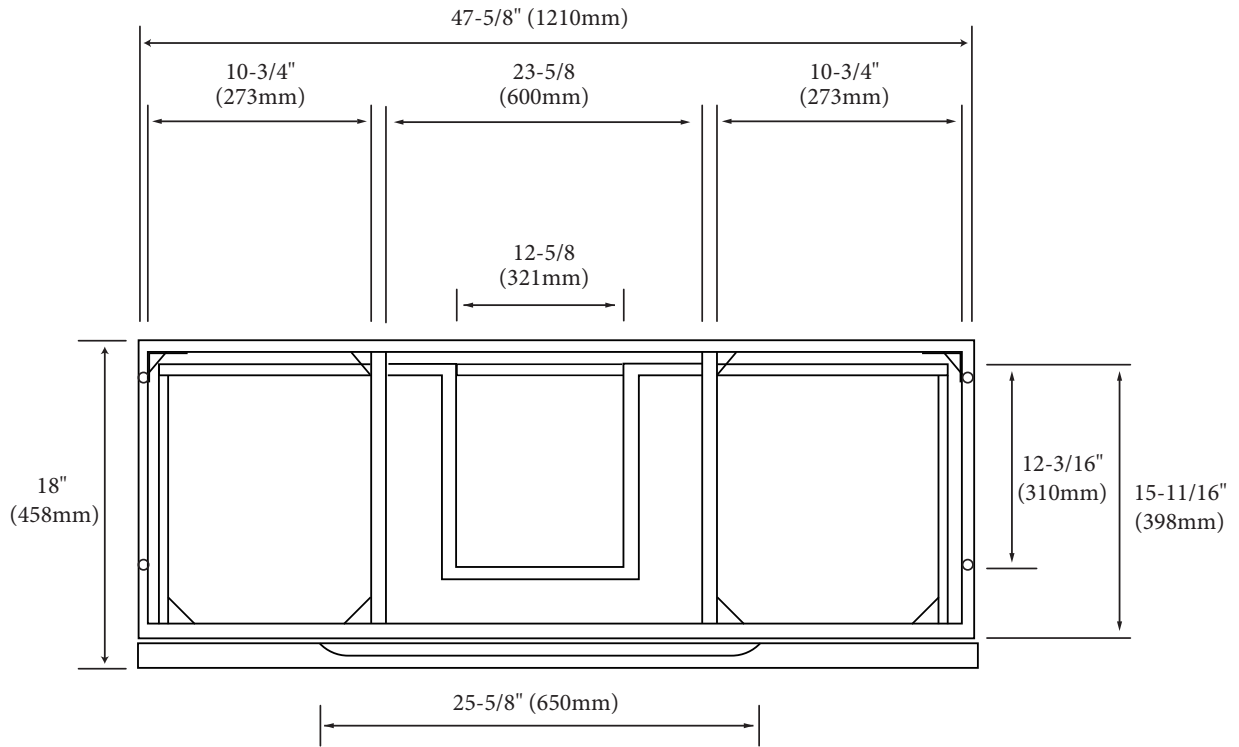

Bolano - 48" Single Bowl

Specification & Installation Guide

TOP VIEW