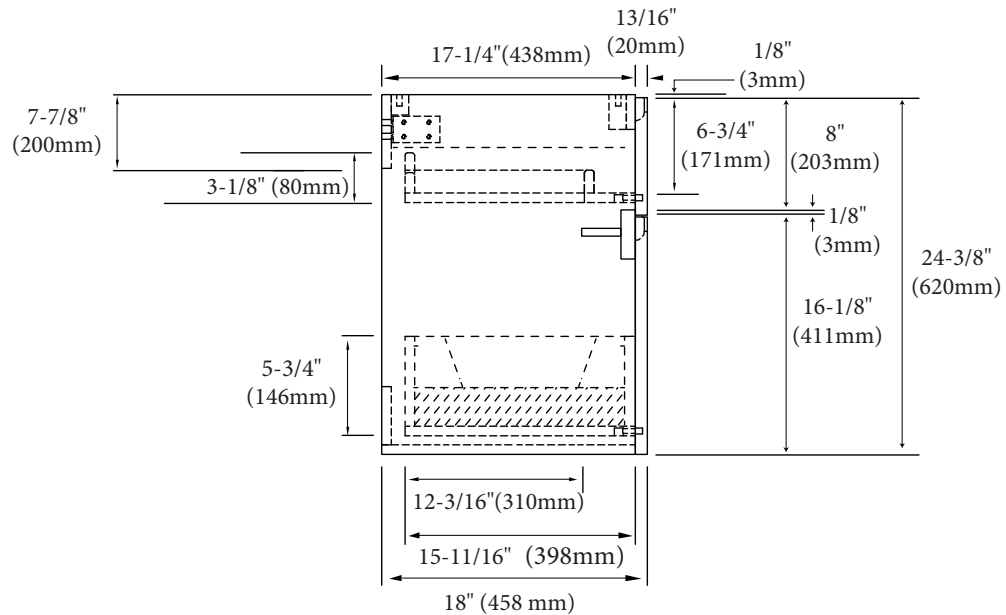

Bolano - 48" Single Bowl

Specification & Installation Guide

Features

- Wall hung 48" vanity : 24-3/8"(620mm)H x 18"(458mm)D x 47-5/8" (1210mm)W
- Furniture grade plywood layered with solid wood veneer and protected with several coats of polyurethane (No particle board or MDF used).
- Matching finish inside out
- Two fully adjustable drawers with full-extension soft-close European hardware.
- Bottom drawer includes adjustable tempered glass dividers

Top/Basin options

- Quartzstone™ top & White ceramic basin
- Glossy White X-Stone top/basin
- Glossy or Matte White X-Stone flat countertop

Package Dimensions

52" x 22" x 27"

Weight

123 lbs. / 55.91 kgs

SIDE VIEW