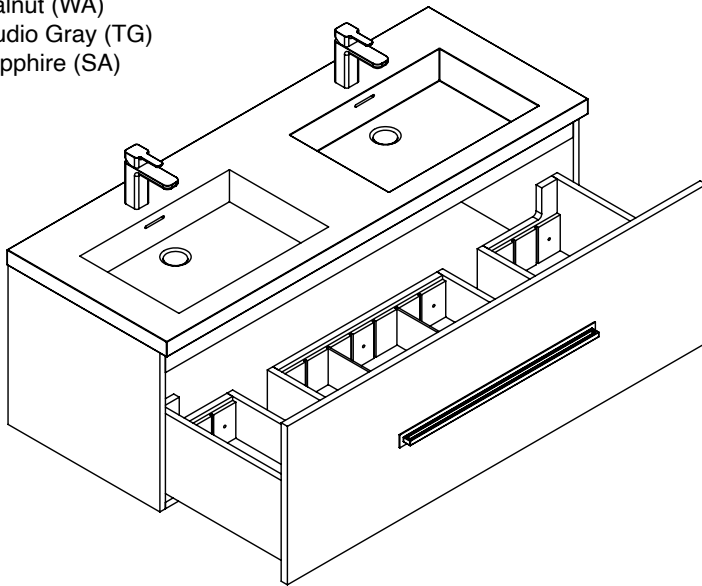

Vogue - 48" - Double Bowl

Cabinet Specifications

Features

- Wall hung vanity
- Bathroom Furniture grade plywood layered with solid wood veneer protected by polyurethane or finished with premium polyurethane solid color paints
- Matching finish inside out
- One fully adjustable drawers with full-extension soft-close European hardware
- Include adjustable tempered glass dividers

Colors/Finishes

- White (WH)
- Walnut (WA)
- Studio Gray (TG)
- Sapphire (SA)

Top/Basin options

- White, Soft Grey or White Carrara Quartzstone™ top & white under mount ceramic basin
- Glossy White X-Stone top/basin
- Ceramic basin
- Tempered glass top/basin
- Glossy or Matte White X-Stone flat countertop

Package Dimensions

50" (1270mm) x 23" (584mm) x 19" (483mm)