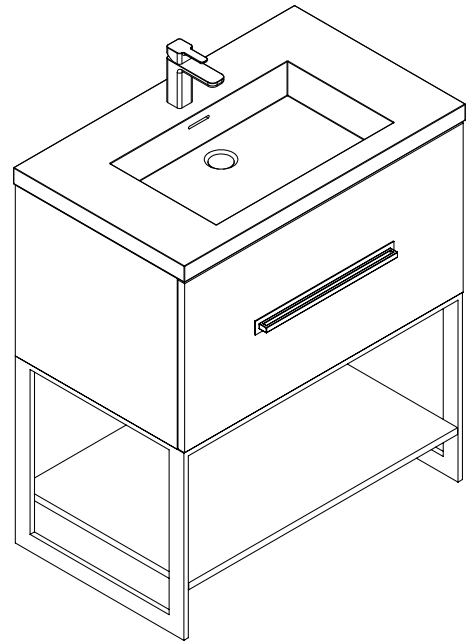

B080-Loft Freestanding Vanity Collection

- B080-24-001-XX
- B080-30-001-XX
- B080-36-001-XX
- B080-42-001-XX

Table of Contents

	Page / Page
Specifications 24/30/36/42.....	2
Specifications: Wall Hung-Vogue/B070-48C	3
Specifications Wall Hung-Vogue/B070-48D	4
Specifications Wall Hung-Vogue/B070-60D/72D	5
Typical Installation: Wall Hung/B070-Vogue	6-7
Installation Steps: Wall Hung/B070-Vogue	8-9
Base Installation: Free Standing/B080-Loft	10
Typical Installation: Free Standing/B080-Loft	11

Vogue/Loft - 24"/30"/36"/42" - Single Bowl

Cabinet Specifications

Features

- Wall hung vanity (Vogue) or freestanding vanity (Loft)
- Bathroom Furniture grade plywood layered with solid wood veneer protected by polyurethane or finished with premium polyurethane solid color paints
- Matching finish inside out
- One fully adjustable drawers with full-extension soft-close European hardware
- Include adjustable tempered glass dividers