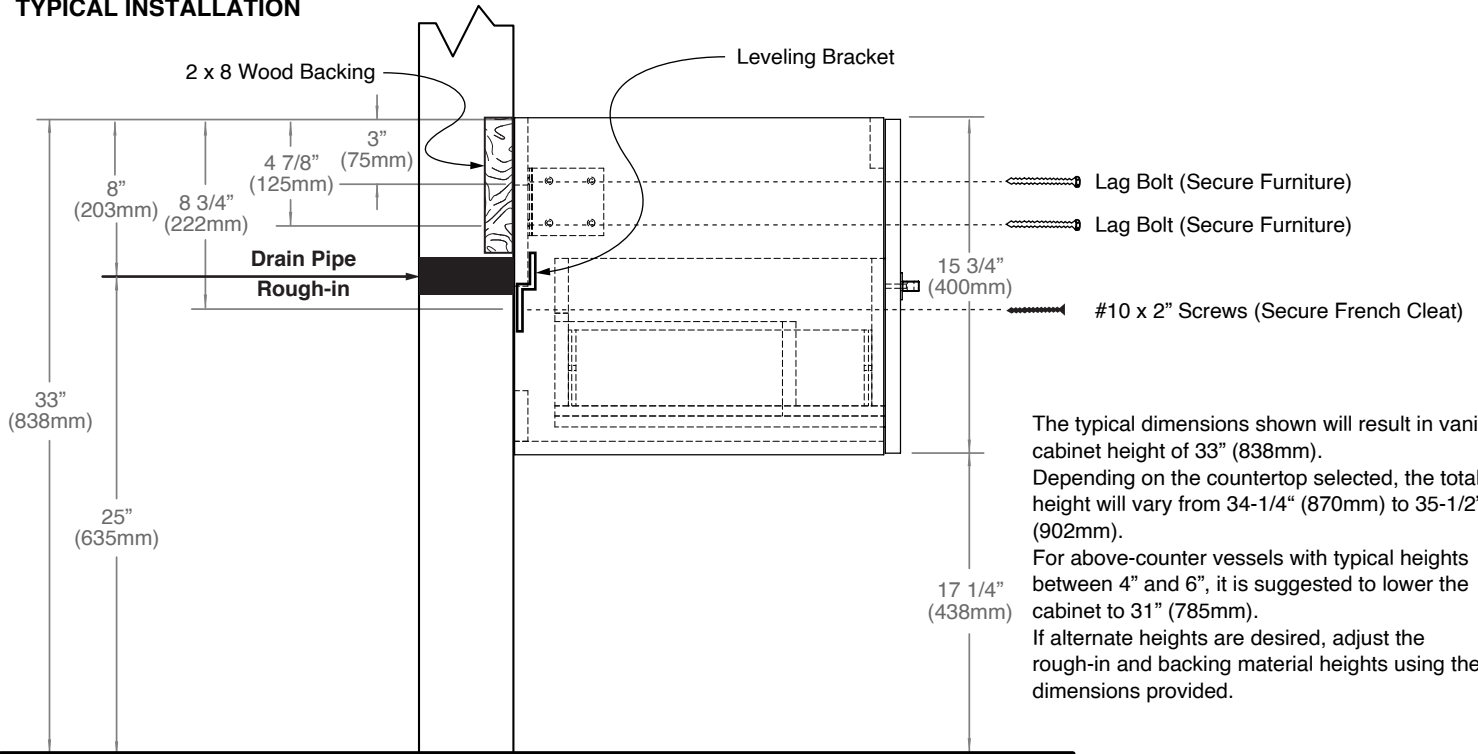

Vogue - WALL HUNG VANITY

Installation Guide

TYPICAL INSTALLATION

ACCESSORIES FOR INSTALLATION