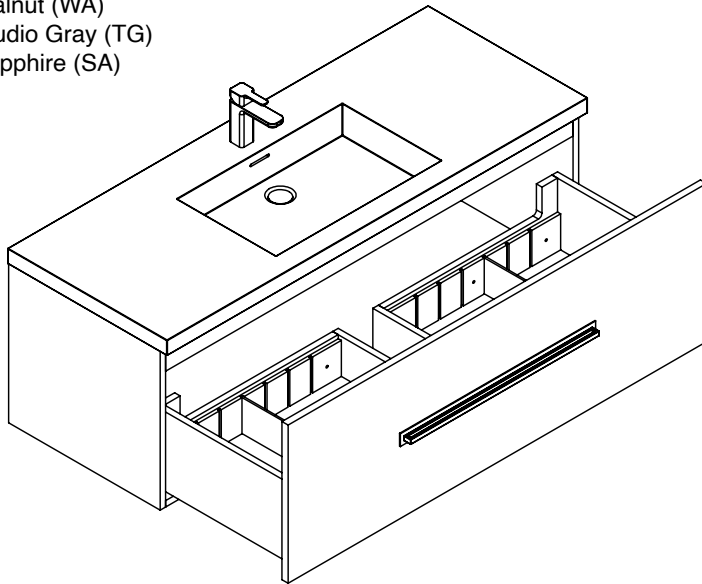

Vogue - 48" - Single Bowl

Cabinet Specifications

Features

- Wall hung vanity
- Bathroom Furniture grade plywood layered with solid wood veneer protected by polyurethane or finished with premium polyurethane solid color paints
- Matching finish inside out
- One fully adjustable drawers with full-extension soft-close European hardware
- Include adjustable tempered glass dividers

Colors/Finishes

- White (WH)
- Walnut (WA)
- Studio Gray (TG)
- Sapphire (SA)