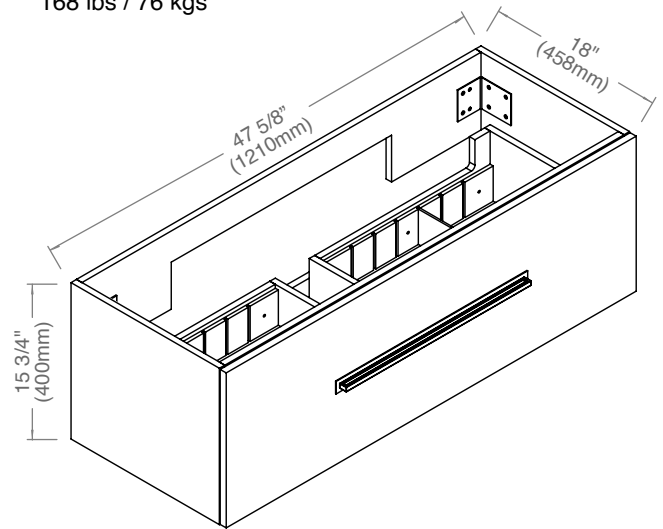

TOP VIEW

MODEL	CW	SCW	HL	Package Dimensions	Weight
B070/B080-24-00X-XX	23 5/8" (600mm)	17 1/8" (436mm)	10 5/8" (270mm)	26"(660)x23"(584)x19"(483)	42 lbs / 19 Kgs
B070/B080-30-00X-XX	29 5/8" (753mm)	23 1/4" (589mm)	14" (355mm)	32"(813)x23"(584)x19"(483)	50 lbs / 22.7 Kgs
B070/B080-36-00X-XX	35 5/8" (905mm)	29 1/8" (741mm)	16" (406mm)	38"(965)x23"(584)x19"(483)	66 lbs / 30 Kgs
B070/B080-42-00X-XX	41 5/8" (1058mm)	35 1/4" (894mm)	19 7/8" (503mm)	44"(1118)x23"(584)x19"(483)	96 lbs / 43.5 Kgs

Package Dimensions

50" (1270mm) x 23" (584mm) x 19" (483mm)

Weight

168 lbs / 76 kgs

SIDE VIEW

TOP VIEW

Vogue - 48" - Double Bowl

Cabinet Specifications

Package Dimensions

50" (1270mm) x 23" (584mm) x 19" (483mm)

Weight

168 lbs / 76 kgs

SIDE VIEW

TOP VIEW

For clarification, please contact Madeli Customer Care at (800) 819-6988 Ext.1 or service@madeli.com

All dimensions are approximate and subject to standard tolerance. Specifications subject to change without prior notice.