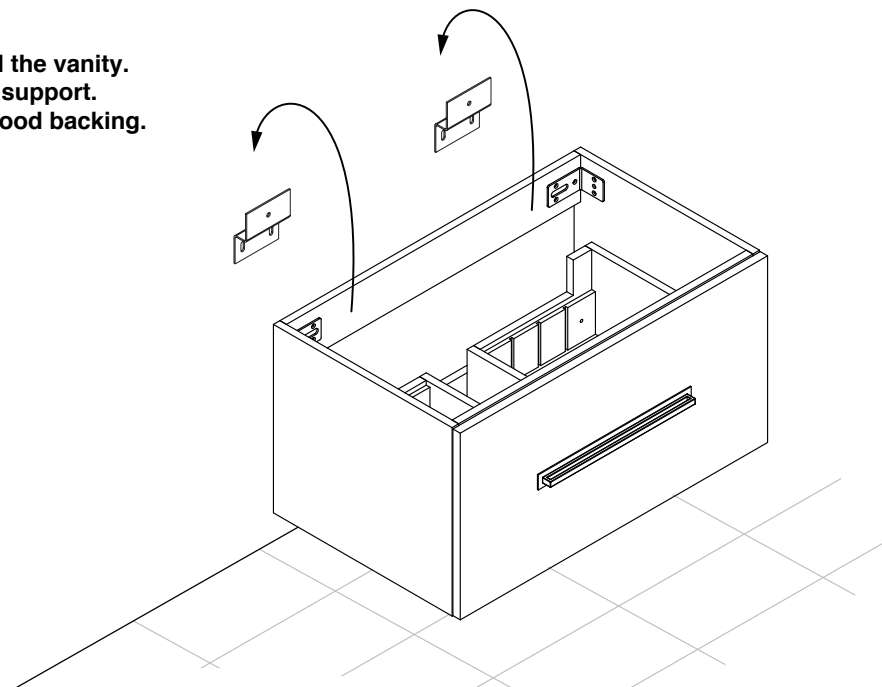

Vogue - WALL HUNG VANITY

Installation Guide

STEP 1: Install leveling brackets

STEP 2: Place vanity on leveling bracket.

**The leveling brackets are only to level the vanity.
They are not designed for permanent support.
The cabinet needs to be secured to wood backing.**

Vogue - WALL HUNG VANITY

Installation Guide

STEP 3: Secure vanity to wood reinforcement backing.

Two Screws for Sizes
24, 30, 36 and 42

Four Screws for Sizes 48C and 48D
Six Screws for 60D and 72D

STEP 4: Install countertop with silicone and handles as shown below.