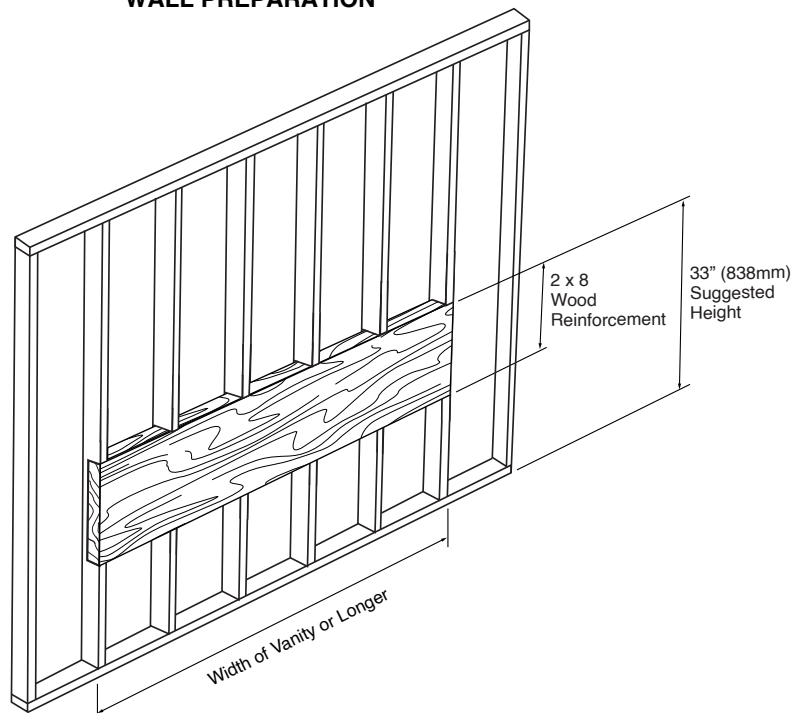

Vogue - WALL HUNG VANITY

Installation Guide

TYPICAL INSTALLATION

ACCESSORIES FOR INSTALLATION

WALL PREPARATION

For clarification, please contact Madeli Customer Care at (800) 819-6988 Ext.1 or service@madeli.com
All dimensions are approximate and subject to standard tolerance. Specifications subject to change without prior notice.