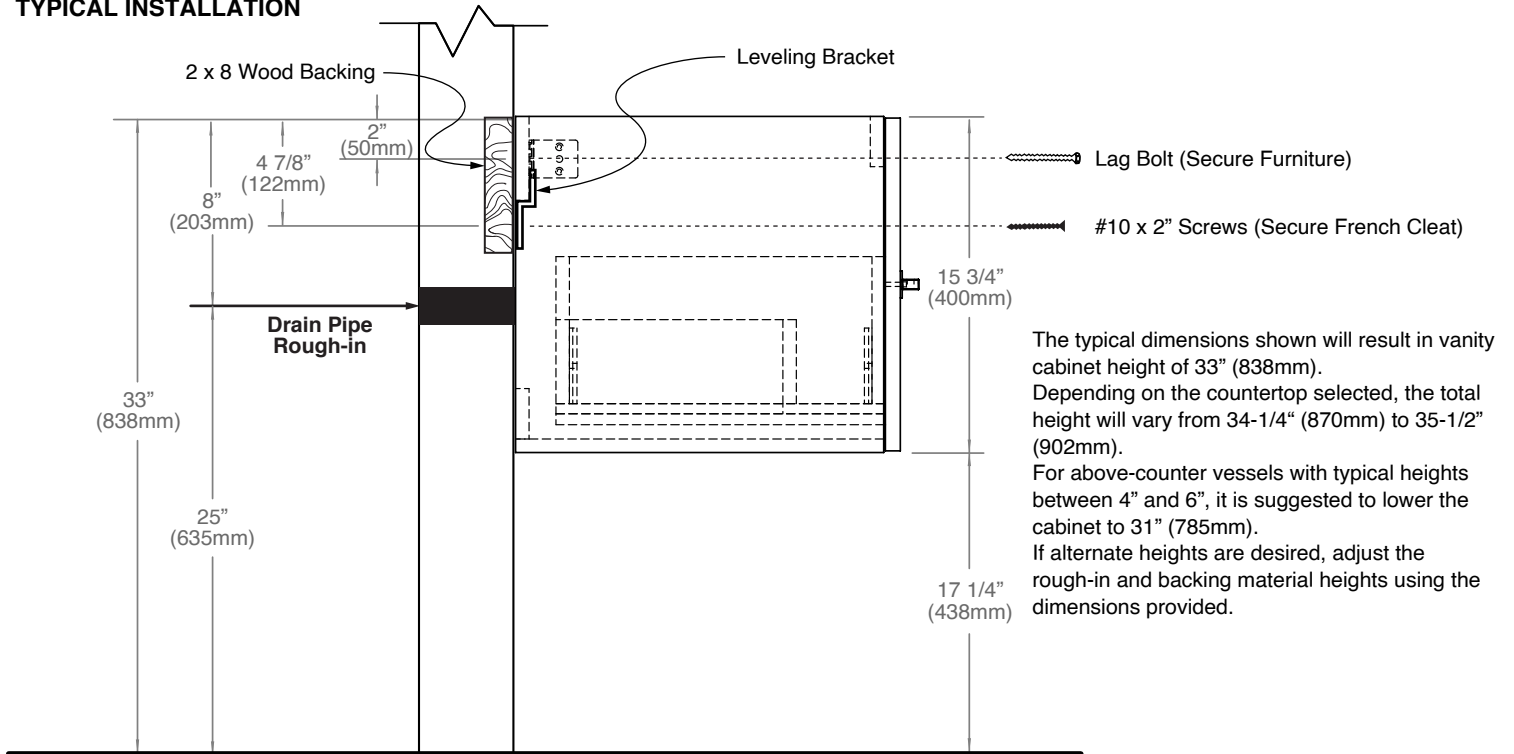

Vogue - WALL HUNG VANITY

Installation Guide

TYPICAL INSTALLATION

ACCESSORIES FOR INSTALLATION