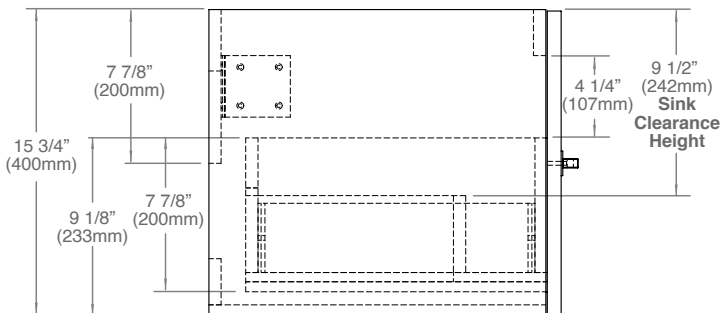

TOP VIEW

MODEL	CW	SCW	HL	Package Dimensions	Weight
B070/B080-24-00X-XX	23 5/8" (600mm)	17 1/8" (436mm)	10 5/8" (270mm)	26"(660)x23"(584)x19"(483)	42 lbs / 19 Kgs
B070/B080-30-00X-XX	29 5/8" (753mm)	23 1/4" (589mm)	14" (355mm)	32"(813)x23"(584)x19"(483)	50 lbs / 22.7 Kgs
B070/B080-36-00X-XX	35 5/8" (905mm)	29 1/8" (741mm)	16" (406mm)	38"(965)x23"(584)x19"(483)	66 lbs / 30 Kgs
B070/B080-42-00X-XX	41 5/8" (1058mm)	35 1/4" (894mm)	19 7/8" (503mm)	44"(1118)x23"(584)x19"(483)	96 lbs / 43.5 Kgs

Package Dimensions

50" (1270mm) x 23" (584mm) x 19" (483mm)

Weight

168 lbs / 76 kgs

SIDE VIEW

TOP VIEW

Vogue - 48" - Double Bowl

Cabinet Specifications

Package Dimensions

50" (1270mm) x 23" (584mm) x 19" (483mm)

Weight

168 lbs / 76 kgs

SIDE VIEW

TOP VIEW

For clarification, please contact Madeli Customer Care at (800) 819-6988 Ext.1 or service@madeli.com

All dimensions are approximate and subject to standard tolerance. Specifications subject to change without prior notice.

SIDE VIEW

TOP VIEW

MODEL	CW	SCW	HL	Package Dimensions	Weight
B070/B080-60D-00X-XX	59 1/4" (1505mm)	23 1/2" (597mm)	14" (355mm)	61 5/8"(1565)x23"(584)x19"(483)	88 lbs / 40 Kgs
B070/B080-72D-00X-XX	71 1/16" (1805mm)	29 3/8" (747mm)	16" (406mm)	73 3/8"(1865)x23"(584)x19"(483)	106 lbs / 48 Kgs