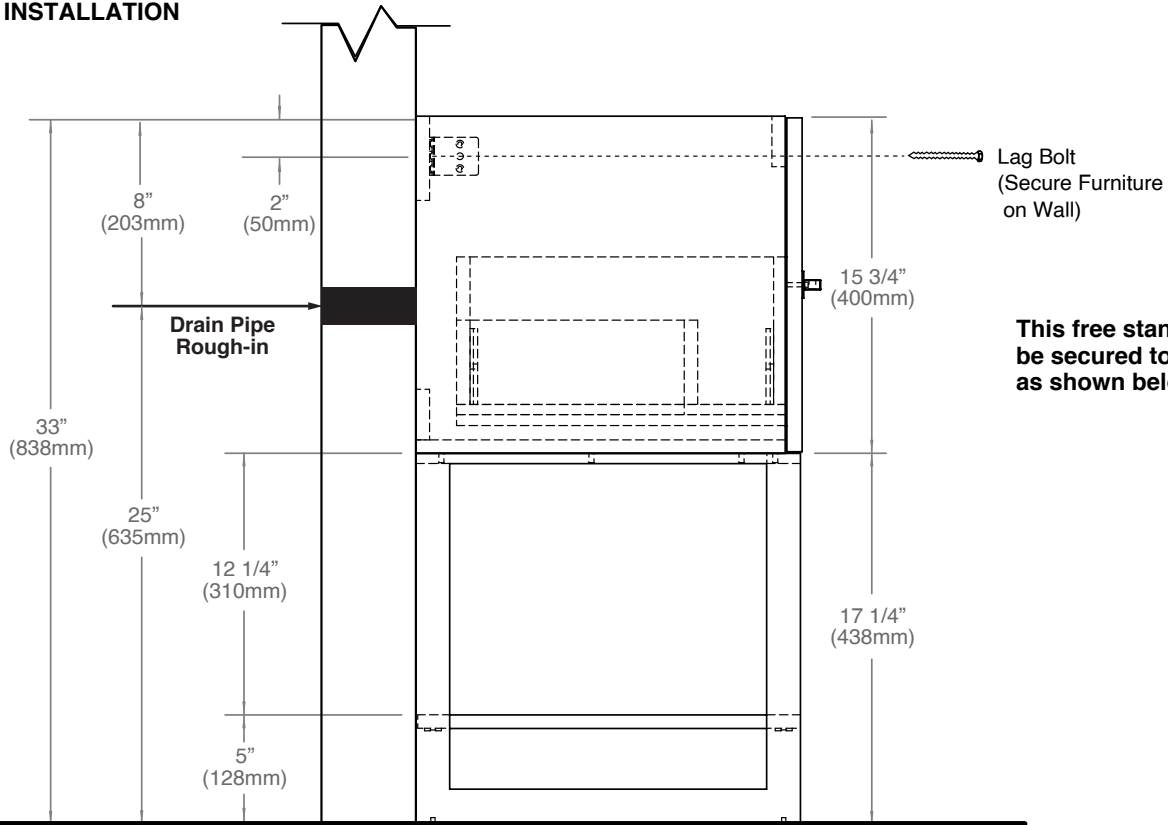

Loft - FREE STANDING VANITY

Installation Guide

TYPICAL INSTALLATION

This free standing vanity must be secured to wall with screws as shown below.