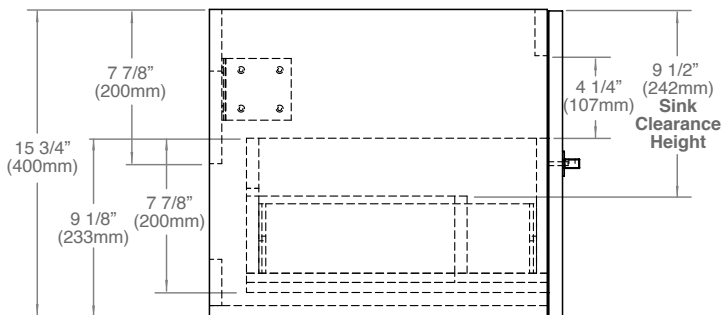

TOP VIEW

MODEL	CW	SCW	HL	Package Dimensions	Weight
B070/B080-24-00X-XX	23 5/8" (600mm)	17 1/8" (436mm)	10 5/8" (270mm)	26"(660)x23"(584)x19"(483)	42 lbs / 19 Kgs
B070/B080-30-00X-XX	29 5/8" (753mm)	23 1/4" (589mm)	14" (355mm)	32"(813)x23"(584)x19"(483)	50 lbs / 22.7 Kgs
B070/B080-36-00X-XX	35 5/8" (905mm)	29 1/8" (741mm)	16" (406mm)	38"(965)x23"(584)x19"(483)	66 lbs / 30 Kgs
B070/B080-42-00X-XX	41 5/8" (1058mm)	35 1/4" (894mm)	19 7/8" (503mm)	44"(1118)x23"(584)x19"(483)	96 lbs / 43.5 Kgs

Package Dimensions

50" (1270mm) x 23" (584mm) x 19" (483mm)

Weight

168 lbs / 76 kgs

SIDE VIEW

TOP VIEW

Vogue - 48" - Double Bowl

Cabinet Specifications

Package Dimensions

50" (1270mm) x 23" (584mm) x 19" (483mm)

Weight

168 lbs / 76 kgs

SIDE VIEW

TOP VIEW

For clarification, please contact Madeli Customer Care at (800) 819-6988 Ext.1 or service@madeli.com

All dimensions are approximate and subject to standard tolerance. Specifications subject to change without prior notice.

SIDE VIEW

TOP VIEW

MODEL	CW	SCW	HL	Package Dimensions	Weight
B070/B080-60D-00X-XX	59 1/4" (1505mm)	23 1/2" (597mm)	14" (355mm)	61 5/8"(1565)x23"(584)x19"(483)	88 lbs / 40 Kgs
B070/B080-72D-00X-XX	71 1/16" (1805mm)	29 3/8" (747mm)	16" (406mm)	73 3/8"(1865)x23"(584)x19"(483)	106 lbs / 48 Kgs