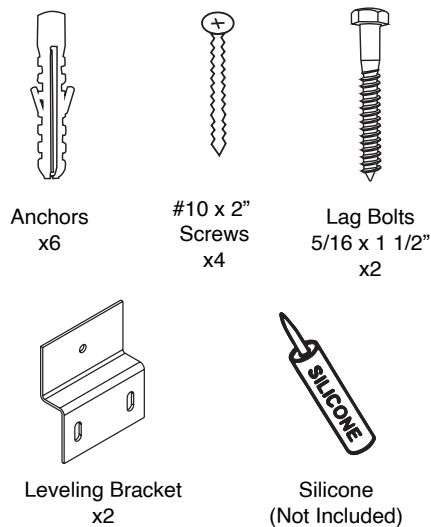

Vogue - WALL HUNG VANITY

Installation Guide

TYPICAL INSTALLATION

ACCESSORIES FOR INSTALLATION

WALL PREPARATION

For clarification, please contact Madeli Customer Care at (800) 819-6988 Ext.1 or service@madeli.com
All dimensions are approximate and subject to standard tolerance. Specifications subject to change without prior notice.