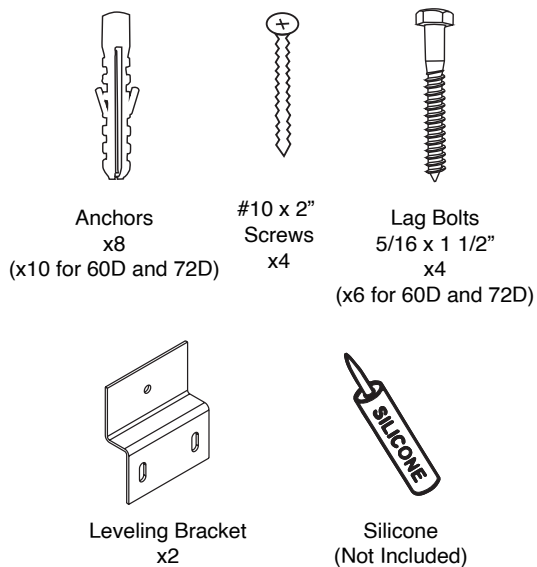

Vogue - WALL HUNG VANITY

Installation Guide

TYPICAL INSTALLATION

ACCESSORIES FOR INSTALLATION

WALL PREPARATION

For clarification, please contact Madeli Customer Care at (800) 819-6988 Ext.1 or service@madeli.com
All dimensions are approximate and subject to standard tolerance. Specifications subject to change without prior notice.