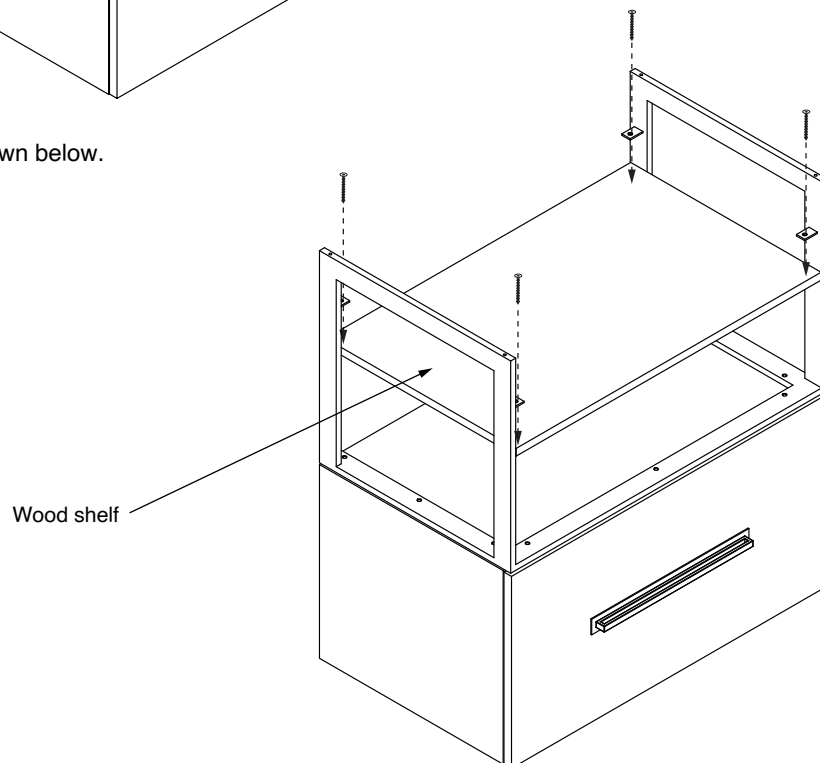

HANDLE INSTALLATION

Loft - FREE STANDING VANITY

Base Installation

STEP 1: Flip cabinet upsidedown and install base with wood screws as shown below.

STEP 2: Screw wood shelf on base as shown below.

For clarification, please contact Madeli Customer Care at (800) 819-6988 Ext.1 or service@madeli.com
All dimensions are approximate and subject to standard tolerance. Specifications subject to change without prior notice.