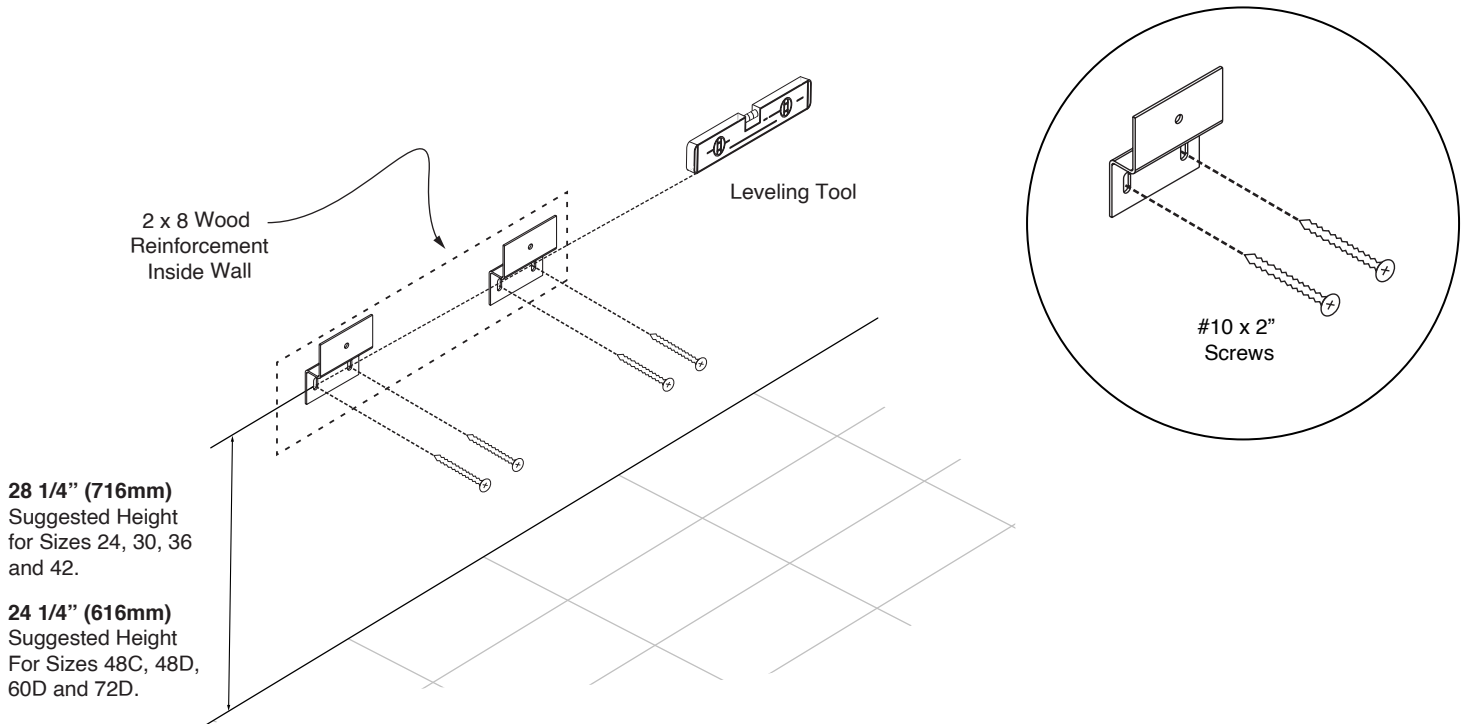

Vogue - WALL HUNG VANITY

Installation Guide

STEP 1: Install leveling brackets