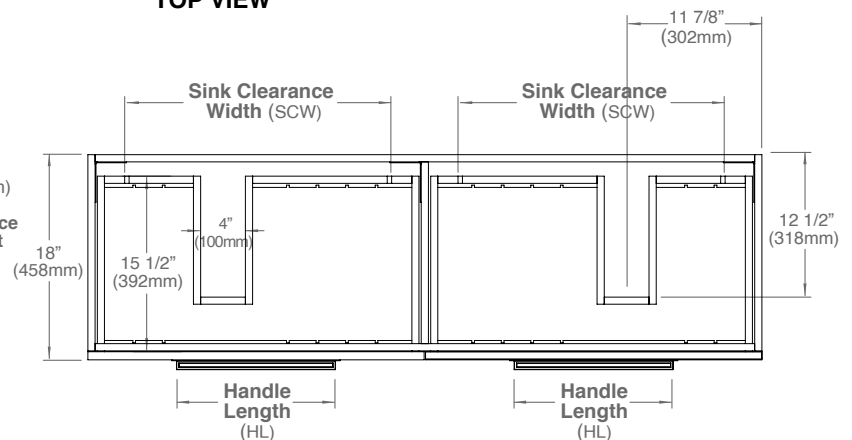

Package Dimensions

50" (1270mm) x 23" (584mm) x 19" (483mm)

Weight

168 lbs / 76 kgs

SIDE VIEW

TOP VIEW

Vogue - 48" - Double Bowl

Cabinet Specifications

Package Dimensions

50" (1270mm) x 23" (584mm) x 19" (483mm)

Weight

168 lbs / 76 kgs

SIDE VIEW

TOP VIEW

For clarification, please contact Madeli Customer Care at (800) 819-6988 Ext.1 or service@madeli.com

All dimensions are approximate and subject to standard tolerance. Specifications subject to change without prior notice.

SIDE VIEW

TOP VIEW

MODEL	CW	SCW	HL	Package Dimensions	Weight
B070/B080-60D-00X-XX	59 1/4" (1505mm)	23 1/2" (597mm)	14" (355mm)	61 5/8"(1565)x23"(584)x19"(483)	88 lbs / 40 Kgs
B070/B080-72D-00X-XX	71 1/16" (1805mm)	29 3/8" (747mm)	16" (406mm)	73 3/8"(1865)x23"(584)x19"(483)	106 lbs / 48 Kgs