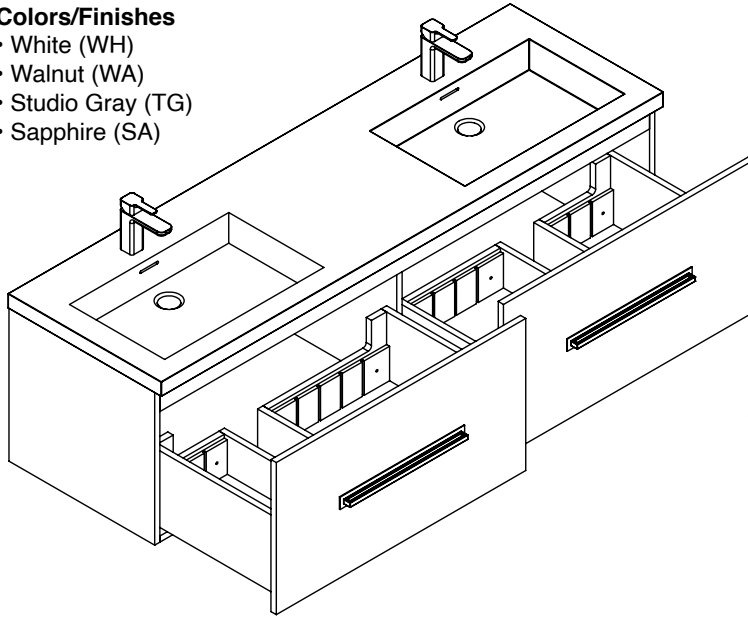

Package Dimensions

50" (1270mm) x 23" (584mm) x 19" (483mm)

Weight

168 lbs / 76 kgs

SIDE VIEW

TOP VIEW

For clarification, please contact Madeli Customer Care at (800) 819-6988 Ext.1 or service@madeli.com

All dimensions are approximate and subject to standard tolerance. Specifications subject to change without prior notice.

Vogue - 60"/72" - Double Bowl

Cabinet Specifications

Features

- Wall hung vanity
- Bathroom Furniture grade plywood layered with solid wood veneer protected by polyurethane or finished with premium polyurethane solid color paints
- Matching finish inside out
- One fully adjustable drawers with full-extension soft-close European hardware
- Include adjustable tempered glass dividers

SIDE VIEW

TOP VIEW

MODEL	CW	SCW	HL	Package Dimensions	Weight
B070/B080-60D-00X-XX	59 1/4" (1505mm)	23 1/2" (597mm)	14" (355mm)	61 5/8"(1565)x23"(584)x19"(483)	88 lbs / 40 Kgs
B070/B080-72D-00X-XX	71 1/16" (1805mm)	29 3/8" (747mm)	16" (406mm)	73 3/8"(1865)x23"(584)x19"(483)	106 lbs / 48 Kgs