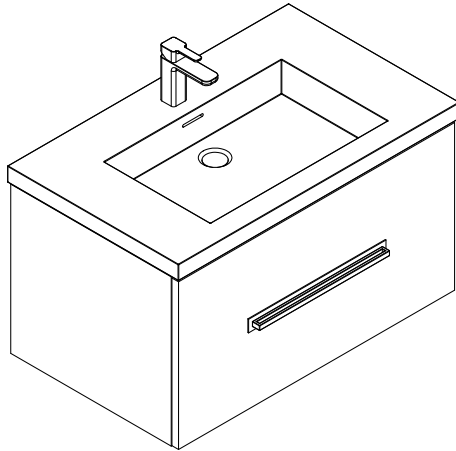

B080-Loft Freestanding Vanity Collection

- B080-24-001-XX
- B080-30-001-XX
- B080-36-001-XX
- B080-42-001-XX

Table of Contents

	Page / Page
Specifications 24/30/36/42.....	2
Specifications: Wall Hung-Vogue/B070-48C	3
Specifications Wall Hung-Vogue/B070-48D	4
Specifications Wall Hung-Vogue/B070-60D/72D	5
Typical Installation: Wall Hung/B070-Vogue	6-7
Installation Steps: Wall Hung/B070-Vogue	8-9
Base Installation: Free Standing/B080-Loft	10
Typical Installation: Free Standing/B080-Loft	11

Vogue/Loft - 24"/30"/36"/42" - Single Bowl

Cabinet Specifications

Features

- Wall hung vanity (Vogue) or freestanding vanity (Loft)
- Bathroom Furniture grade plywood layered with solid wood veneer protected by polyurethane or finished with premium polyurethane solid color paints
- Matching finish inside out
- One fully adjustable drawers with full-extension soft-close European hardware
- Include adjustable tempered glass dividers