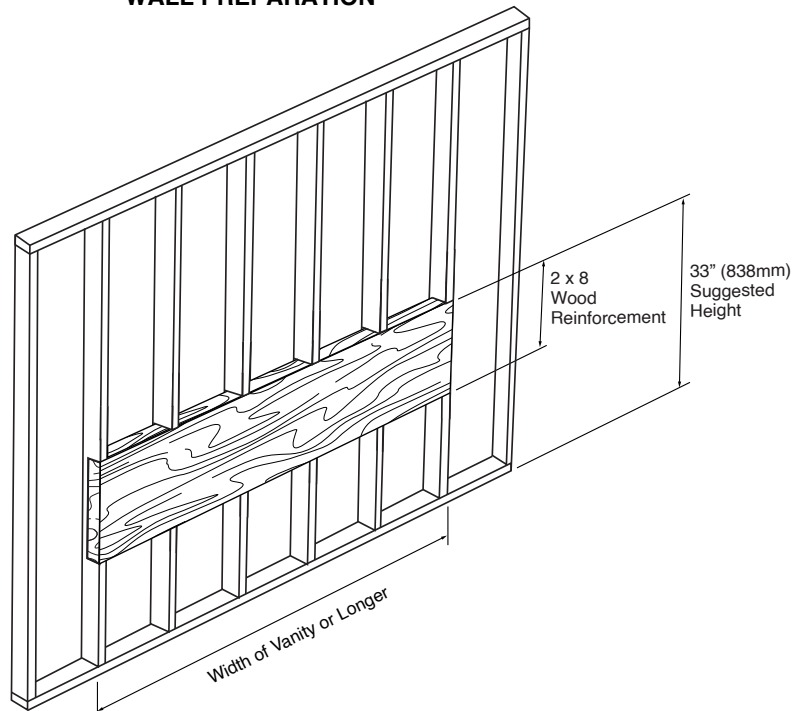

Vogue - WALL HUNG VANITY

Installation Guide

TYPICAL INSTALLATION

ACCESSORIES FOR INSTALLATION

WALL PREPARATION

For clarification, please contact Madeli Customer Care at (800) 819-6988 Ext.1 or service@madeli.com
All dimensions are approximate and subject to standard tolerance. Specifications subject to change without prior notice.