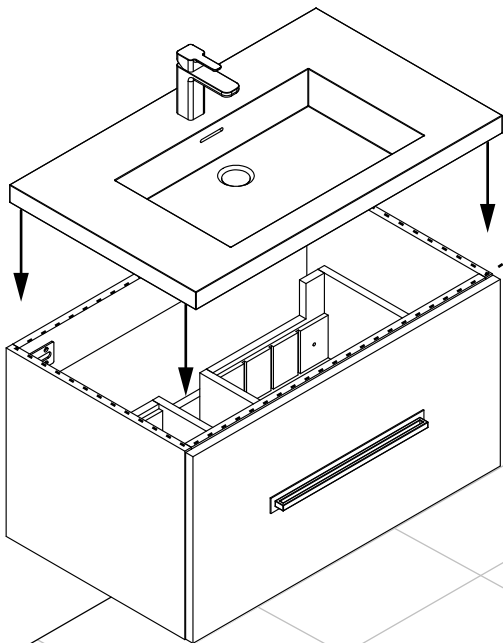

Vogue - WALL HUNG VANITY

Installation Guide

STEP 3: Secure vanity to wood reinforcement backing.

Two Screws for Sizes
24, 30, 36 and 42

Four Screws for Sizes 48C and 48D
Six Screws for 60D and 72D

STEP 4: Install countertop with silicone and handles as shown below.