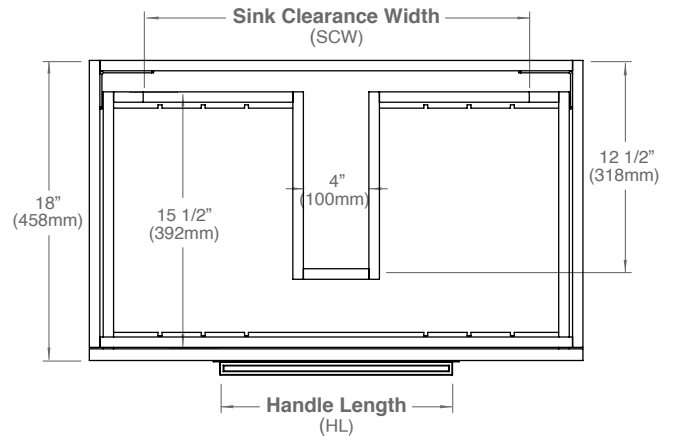

Vogue/Loft - 24"/30"/36"/42" - Single Bowl

Cabinet Specifications

Features

- Wall hung vanity (Vogue) or freestanding vanity (Loft)
- Bathroom Furniture grade plywood layered with solid wood veneer protected by polyurethane or finished with premium polyurethane solid color paints
- Matching finish inside out
- One fully adjustable drawers with full-extension soft-close European hardware
- Include adjustable tempered glass dividers

TOP VIEW

MODEL	CW	SCW	HL	Package Dimensions	Weight
B070/B080-24-00X-XX	23 5/8" (600mm)	17 1/8" (436mm)	10 5/8" (270mm)	26"(660)x23"(584)x19"(483)	42 lbs / 19 Kgs
B070/B080-30-00X-XX	29 5/8" (753mm)	23 1/4" (589mm)	14" (355mm)	32"(813)x23"(584)x19"(483)	50 lbs / 22.7 Kgs
B070/B080-36-00X-XX	35 5/8" (905mm)	29 1/8" (741mm)	16" (406mm)	38"(965)x23"(584)x19"(483)	66 lbs / 30 Kgs
B070/B080-42-00X-XX	41 5/8" (1058mm)	35 1/4" (894mm)	19 7/8" (503mm)	44"(1118)x23"(584)x19"(483)	96 lbs / 43.5 Kgs

Package Dimensions

50" (1270mm) x 23" (584mm) x 19" (483mm)

Weight

168 lbs / 76 kgs

SIDE VIEW

TOP VIEW

Vogue - 48" - Double Bowl

Cabinet Specifications

Package Dimensions

50" (1270mm) x 23" (584mm) x 19" (483mm)

Weight

168 lbs / 76 kgs

SIDE VIEW

TOP VIEW

For clarification, please contact Madeli Customer Care at (800) 819-6988 Ext.1 or service@madeli.com

All dimensions are approximate and subject to standard tolerance. Specifications subject to change without prior notice.