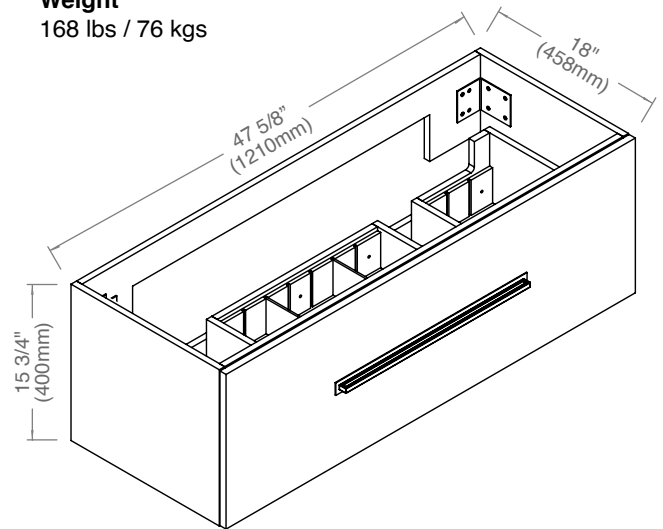

Package Dimensions

50" (1270mm) x 23" (584mm) x 19" (483mm)

Weight

168 lbs / 76 kgs

SIDE VIEW

TOP VIEW

Vogue - 48" - Double Bowl

Cabinet Specifications

Package Dimensions

50" (1270mm) x 23" (584mm) x 19" (483mm)

Weight

168 lbs / 76 kgs

SIDE VIEW

TOP VIEW

For clarification, please contact Madeli Customer Care at (800) 819-6988 Ext.1 or service@madeli.com

All dimensions are approximate and subject to standard tolerance. Specifications subject to change without prior notice.

SIDE VIEW

TOP VIEW

MODEL	CW	SCW	HL	Package Dimensions	Weight
B070/B080-60D-00X-XX	59 1/4" (1505mm)	23 1/2" (597mm)	14" (355mm)	61 5/8"(1565)x23"(584)x19"(483)	88 lbs / 40 Kgs
B070/B080-72D-00X-XX	71 1/16" (1805mm)	29 3/8" (747mm)	16" (406mm)	73 3/8"(1865)x23"(584)x19"(483)	106 lbs / 48 Kgs