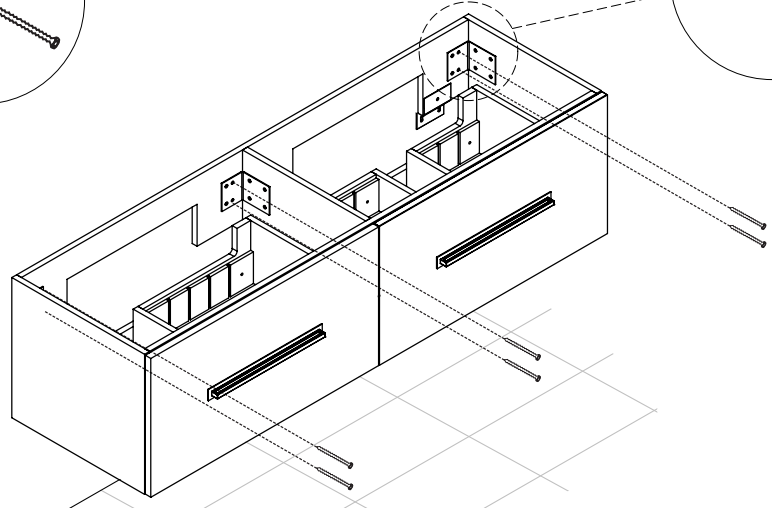

Vogue - WALL HUNG VANITY

Installation Guide

STEP 3: Secure vanity to wood reinforcement backing.

Two Screws for Sizes
24, 30, 36 and 42

Four Screws for Sizes 48C and 48D
Six Screws for 60D and 72D

STEP 4: Install countertop with silicone and handles as shown below.