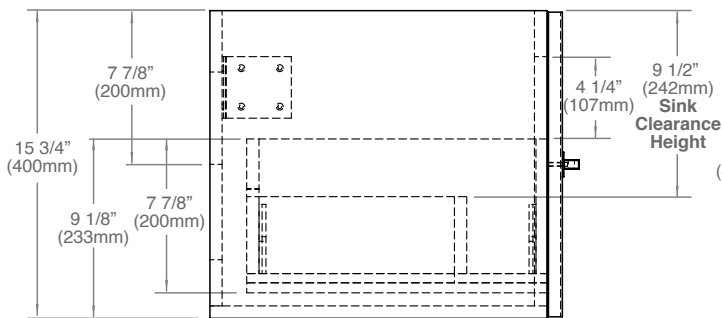

TOP VIEW

MODEL	CW	SCW	HL	Package Dimensions	Weight
B070/B080-24-00X-XX	23 5/8" (600mm)	17 1/8" (436mm)	10 5/8" (270mm)	26"(660)x23"(584)x19"(483)	42 lbs / 19 Kgs
B070/B080-30-00X-XX	29 5/8" (753mm)	23 1/4" (589mm)	14" (355mm)	32"(813)x23"(584)x19"(483)	50 lbs / 22.7 Kgs
B070/B080-36-00X-XX	35 5/8" (905mm)	29 1/8" (741mm)	16" (406mm)	38"(965)x23"(584)x19"(483)	66 lbs / 30 Kgs
B070/B080-42-00X-XX	41 5/8" (1058mm)	35 1/4" (894mm)	19 7/8" (503mm)	44"(1118)x23"(584)x19"(483)	96 lbs / 43.5 Kgs

Package Dimensions

50" (1270mm) x 23" (584mm) x 19" (483mm)

Weight

168 lbs / 76 kgs

SIDE VIEW

TOP VIEW

Vogue - 48" - Double Bowl

Cabinet Specifications

Package Dimensions

50" (1270mm) x 23" (584mm) x 19" (483mm)

Weight

168 lbs / 76 kgs

SIDE VIEW

TOP VIEW

For clarification, please contact Madeli Customer Care at (800) 819-6988 Ext.1 or service@madeli.com

All dimensions are approximate and subject to standard tolerance. Specifications subject to change without prior notice.

SIDE VIEW

TOP VIEW

MODEL	CW	SCW	HL	Package Dimensions	Weight
B070/B080-60D-00X-XX	59 1/4" (1505mm)	23 1/2" (597mm)	14" (355mm)	61 5/8"(1565)x23"(584)x19"(483)	88 lbs / 40 Kgs
B070/B080-72D-00X-XX	71 1/16" (1805mm)	29 3/8" (747mm)	16" (406mm)	73 3/8"(1865)x23"(584)x19"(483)	106 lbs / 48 Kgs