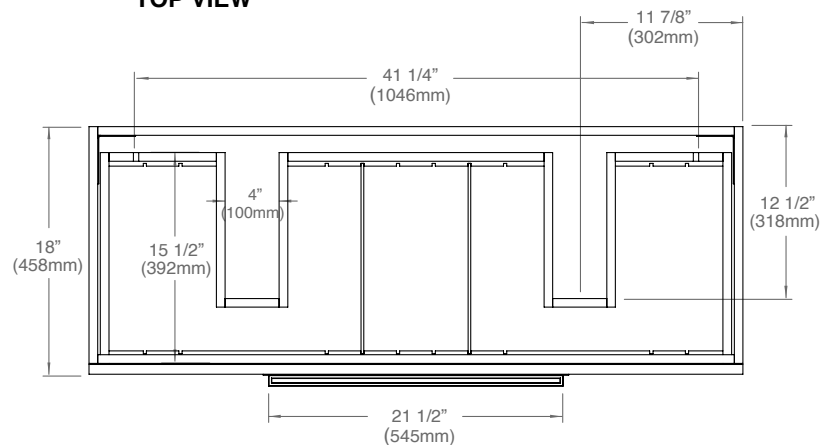

TOP VIEW

MODEL	CW	SCW	HL	Package Dimensions	Weight
B070/B080-24-00X-XX	23 5/8" (600mm)	17 1/8" (436mm)	10 5/8" (270mm)	26"(660)x23"(584)x19"(483)	42 lbs / 19 Kgs
B070/B080-30-00X-XX	29 5/8" (753mm)	23 1/4" (589mm)	14" (355mm)	32"(813)x23"(584)x19"(483)	50 lbs / 22.7 Kgs
B070/B080-36-00X-XX	35 5/8" (905mm)	29 1/8" (741mm)	16" (406mm)	38"(965)x23"(584)x19"(483)	66 lbs / 30 Kgs
B070/B080-42-00X-XX	41 5/8" (1058mm)	35 1/4" (894mm)	19 7/8" (503mm)	44"(1118)x23"(584)x19"(483)	96 lbs / 43.5 Kgs

Package Dimensions

50" (1270mm) x 23" (584mm) x 19" (483mm)

Weight

168 lbs / 76 kgs

SIDE VIEW

TOP VIEW

Vogue - 48" - Double Bowl

Cabinet Specifications

Package Dimensions

50" (1270mm) x 23" (584mm) x 19" (483mm)

Weight

168 lbs / 76 kgs

SIDE VIEW

TOP VIEW

For clarification, please contact Madeli Customer Care at (800) 819-6988 Ext.1 or service@madeli.com

All dimensions are approximate and subject to standard tolerance. Specifications subject to change without prior notice.

SIDE VIEW

TOP VIEW

MODEL	CW	SCW	HL	Package Dimensions	Weight
B070/B080-60D-00X-XX	59 1/4" (1505mm)	23 1/2" (597mm)	14" (355mm)	61 5/8"(1565)x23"(584)x19"(483)	88 lbs / 40 Kgs
B070/B080-72D-00X-XX	71 1/16" (1805mm)	29 3/8" (747mm)	16" (406mm)	73 3/8"(1865)x23"(584)x19"(483)	106 lbs / 48 Kgs