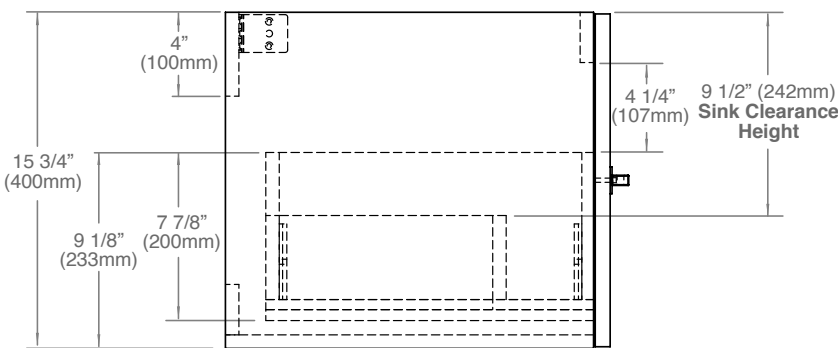

TOP VIEW

MODEL	CW	SCW	HL	Package Dimensions	Weight
B070/B080-24-00X-XX	23 5/8" (600mm)	17 1/8" (436mm)	10 5/8" (270mm)	26"(660)x23"(584)x19"(483)	42 lbs / 19 Kgs
B070/B080-30-00X-XX	29 5/8" (753mm)	23 1/4" (589mm)	14" (355mm)	32"(813)x23"(584)x19"(483)	50 lbs / 22.7 Kgs
B070/B080-36-00X-XX	35 5/8" (905mm)	29 1/8" (741mm)	16" (406mm)	38"(965)x23"(584)x19"(483)	66 lbs / 30 Kgs
B070/B080-42-00X-XX	41 5/8" (1058mm)	35 1/4" (894mm)	19 7/8" (503mm)	44"(1118)x23"(584)x19"(483)	96 lbs / 43.5 Kgs

Package Dimensions

50" (1270mm) x 23" (584mm) x 19" (483mm)

Weight

168 lbs / 76 kgs

SIDE VIEW

TOP VIEW

Vogue - 48" - Double Bowl

Cabinet Specifications

Package Dimensions

50" (1270mm) x 23" (584mm) x 19" (483mm)

Weight

168 lbs / 76 kgs

SIDE VIEW

TOP VIEW

For clarification, please contact Madeli Customer Care at (800) 819-6988 Ext.1 or service@madeli.com

All dimensions are approximate and subject to standard tolerance. Specifications subject to change without prior notice.

SIDE VIEW

TOP VIEW

MODEL	CW	SCW	HL	Package Dimensions	Weight
B070/B080-60D-00X-XX	59 1/4" (1505mm)	23 1/2" (597mm)	14" (355mm)	61 5/8"(1565)x23"(584)x19"(483)	88 lbs / 40 Kgs
B070/B080-72D-00X-XX	71 1/16" (1805mm)	29 3/8" (747mm)	16" (406mm)	73 3/8"(1865)x23"(584)x19"(483)	106 lbs / 48 Kgs