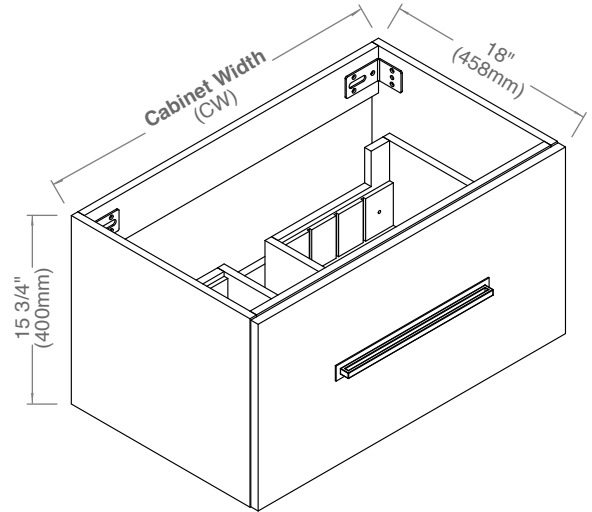

Vogue/Loft - 24"/30"/36"/42" - Single Bowl

Cabinet Specifications

Features

- Wall hung vanity (Vogue) or freestanding vanity (Loft)
- Bathroom Furniture grade plywood layered with solid wood veneer protected by polyurethane or finished with premium polyurethane solid color paints
- Matching finish inside out
- One fully adjustable drawers with full-extension soft-close European hardware
- Include adjustable tempered glass dividers

TOP VIEW

MODEL	CW	SCW	HL	Package Dimensions	Weight
B070/B080-24-00X-XX	23 5/8" (600mm)	17 1/8" (436mm)	10 5/8" (270mm)	26"(660)x23"(584)x19"(483)	42 lbs / 19 Kgs
B070/B080-30-00X-XX	29 5/8" (753mm)	23 1/4" (589mm)	14" (355mm)	32"(813)x23"(584)x19"(483)	50 lbs / 22.7 Kgs
B070/B080-36-00X-XX	35 5/8" (905mm)	29 1/8" (741mm)	16" (406mm)	38"(965)x23"(584)x19"(483)	66 lbs / 30 Kgs
B070/B080-42-00X-XX	41 5/8" (1058mm)	35 1/4" (894mm)	19 7/8" (503mm)	44"(1118)x23"(584)x19"(483)	96 lbs / 43.5 Kgs

Package Dimensions

50" (1270mm) x 23" (584mm) x 19" (483mm)

Weight

168 lbs / 76 kgs

SIDE VIEW

TOP VIEW

Vogue - 48" - Double Bowl

Cabinet Specifications