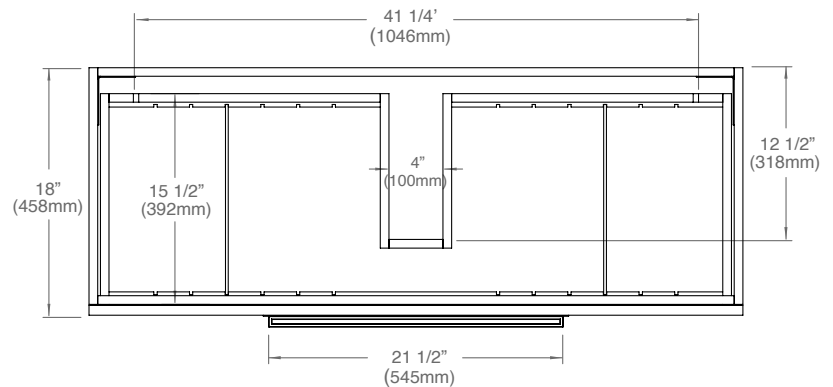

TOP VIEW

MODEL	CW	SCW	HL	Package Dimensions	Weight
B070/B080-24-00X-XX	23 5/8" (600mm)	17 1/8" (436mm)	10 5/8" (270mm)	26"(660)x23"(584)x19"(483)	42 lbs / 19 Kgs
B070/B080-30-00X-XX	29 5/8" (753mm)	23 1/4" (589mm)	14" (355mm)	32"(813)x23"(584)x19"(483)	50 lbs / 22.7 Kgs
B070/B080-36-00X-XX	35 5/8" (905mm)	29 1/8" (741mm)	16" (406mm)	38"(965)x23"(584)x19"(483)	66 lbs / 30 Kgs
B070/B080-42-00X-XX	41 5/8" (1058mm)	35 1/4" (894mm)	19 7/8" (503mm)	44"(1118)x23"(584)x19"(483)	96 lbs / 43.5 Kgs

Package Dimensions

50" (1270mm) x 23" (584mm) x 19" (483mm)

Weight

168 lbs / 76 kgs

SIDE VIEW

TOP VIEW

Vogue - 48" - Double Bowl

Cabinet Specifications

Package Dimensions

50" (1270mm) x 23" (584mm) x 19" (483mm)

Weight

168 lbs / 76 kgs

SIDE VIEW

TOP VIEW

For clarification, please contact Madeli Customer Care at (800) 819-6988 Ext.1 or service@madeli.com

All dimensions are approximate and subject to standard tolerance. Specifications subject to change without prior notice.

SIDE VIEW

TOP VIEW

MODEL	CW	SCW	HL	Package Dimensions	Weight
B070/B080-60D-00X-XX	59 1/4" (1505mm)	23 1/2" (597mm)	14" (355mm)	61 5/8"(1565)x23"(584)x19"(483)	88 lbs / 40 Kgs
B070/B080-72D-00X-XX	71 1/16" (1805mm)	29 3/8" (747mm)	16" (406mm)	73 3/8"(1865)x23"(584)x19"(483)	106 lbs / 48 Kgs