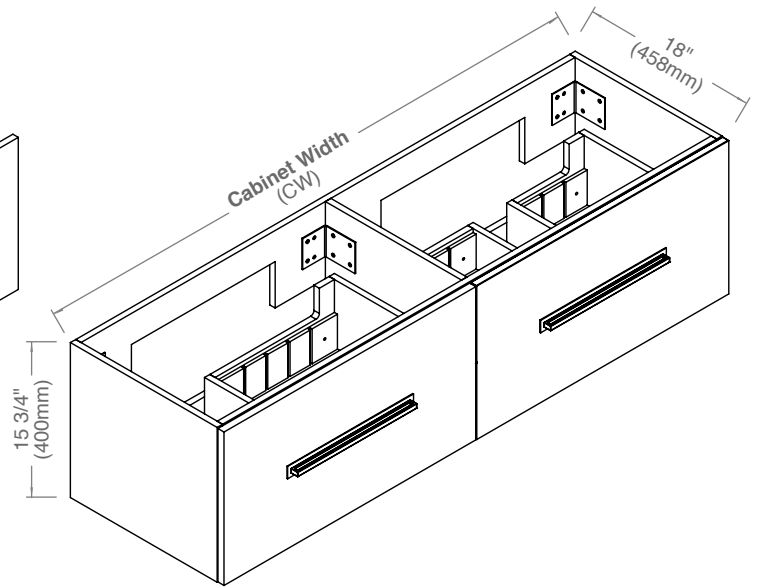

Vogue - 60"/72" - Double Bowl

Cabinet Specifications

Features

- Wall hung vanity
- Bathroom Furniture grade plywood layered with solid wood veneer protected by polyurethane or finished with premium polyurethane solid color paints
- Matching finish inside out
- One fully adjustable drawers with full-extension soft-close European hardware
- Include adjustable tempered glass dividers

SIDE VIEW

TOP VIEW

MODEL	CW	SCW	HL	Package Dimensions	Weight
B070/B080-60D-00X-XX	59 1/4" (1505mm)	23 1/2" (597mm)	14" (355mm)	61 5/8"(1565)x23"(584)x19"(483)	88 lbs / 40 Kgs
B070/B080-72D-00X-XX	71 1/16" (1805mm)	29 3/8" (747mm)	16" (406mm)	73 3/8"(1865)x23"(584)x19"(483)	106 lbs / 48 Kgs