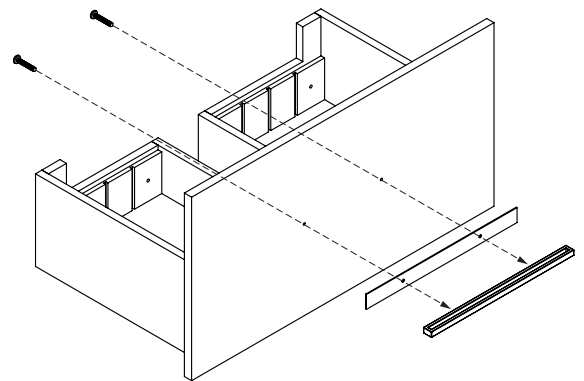

HANDLE INSTALLATION