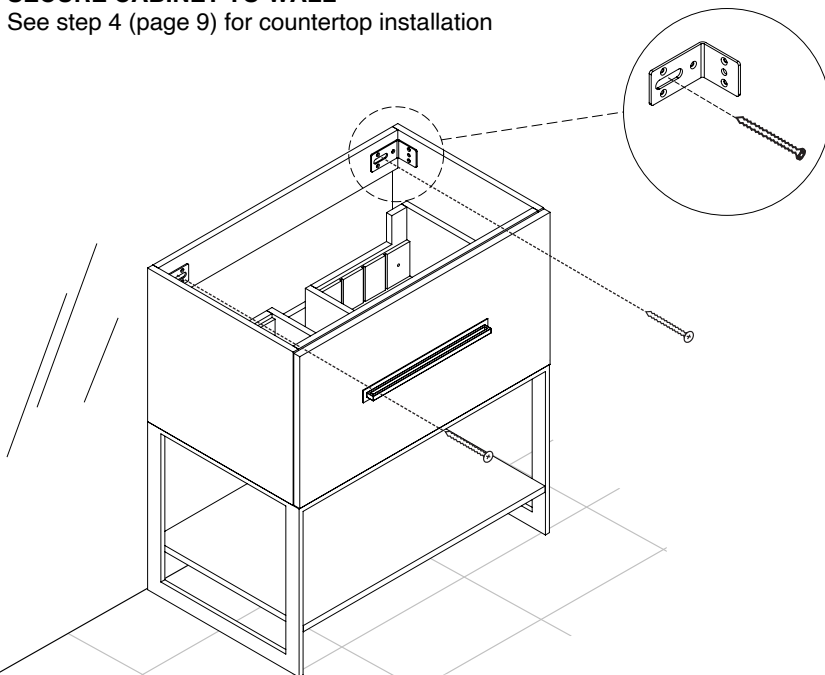

Loft - FREE STANDING VANITY

Installation Guide

TYPICAL INSTALLATION

This free standing vanity must be secured to wall with screws as shown below.

SECURE CABINET TO WALL

See step 4 (page 9) for countertop installation