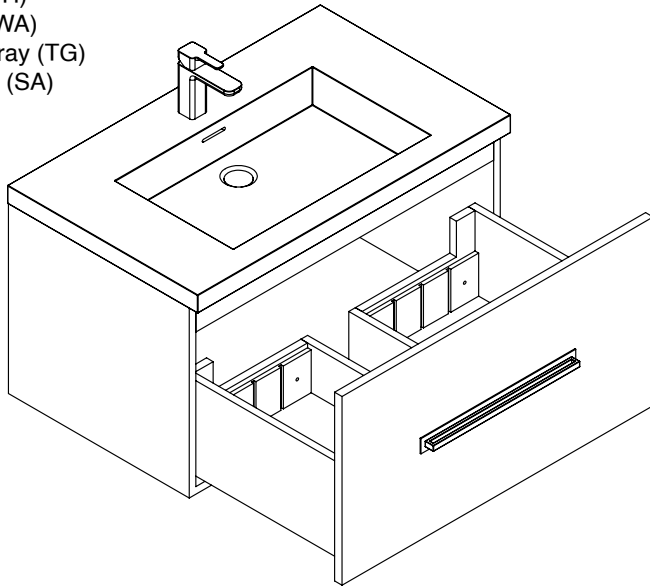

Vogue/Loft - 24"/30"/36"/42" - Single Bowl

Cabinet Specifications

Features

- Wall hung vanity (Vogue) or freestanding vanity (Loft)
- Bathroom Furniture grade plywood layered with solid wood veneer protected by polyurethane or finished with premium polyurethane solid color paints
- Matching finish inside out
- One fully adjustable drawers with full-extension soft-close European hardware
- Include adjustable tempered glass dividers

Colors/Finishes

- White (WH)
- Walnut (WA)
- Studio Gray (TG)
- Sapphire (SA)

SIDE VIEW

Top/Basin options

- White, Soft Grey or White Carrara Quartzstone™ top & white under mount ceramic basin
- Glossy White X-Stone top/basin
- Ceramic basin
- Tempered glass top/basin
- Glossy or Matte White X-Stone flat countertop