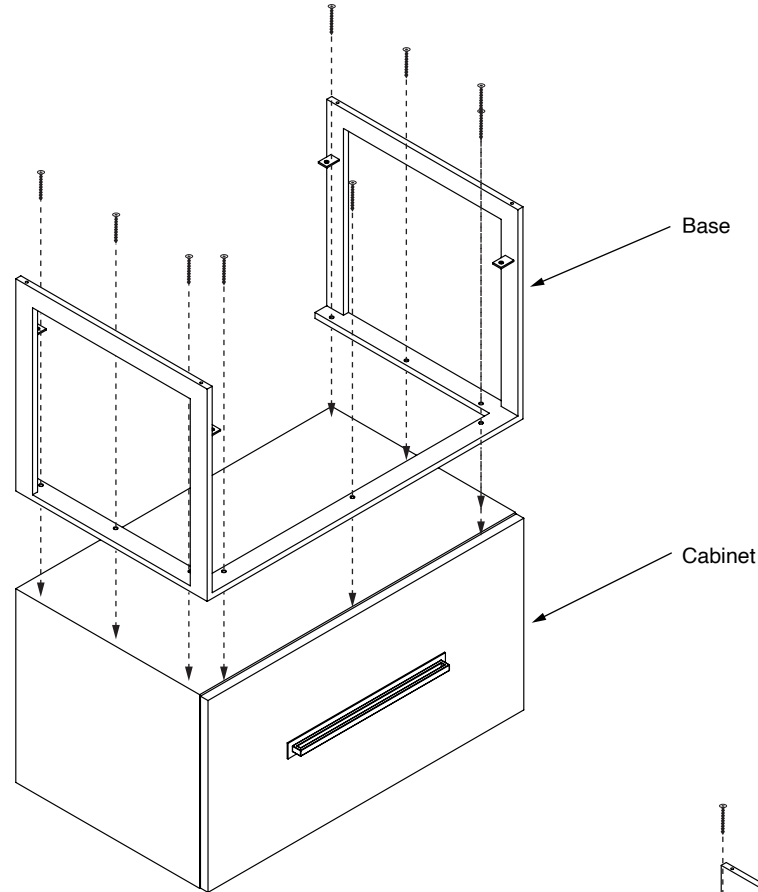

Loft - FREE STANDING VANITY

Base Installation

STEP 1: Flip cabinet upsidedown and install base with wood screws as shown below.