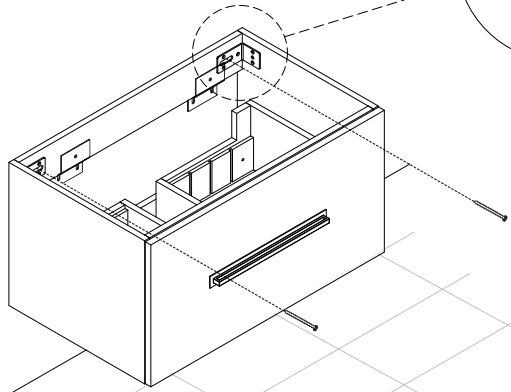

Vogue - WALL HUNG VANITY

Installation Guide

STEP 3: Secure vanity to wood reinforcement backing.

Two Screws for Sizes
24, 30, 36 and 42

Four Screws for Sizes 48C and 48D
Six Screws for 60D and 72D

STEP 4: Install countertop with silicone and handles as shown below.