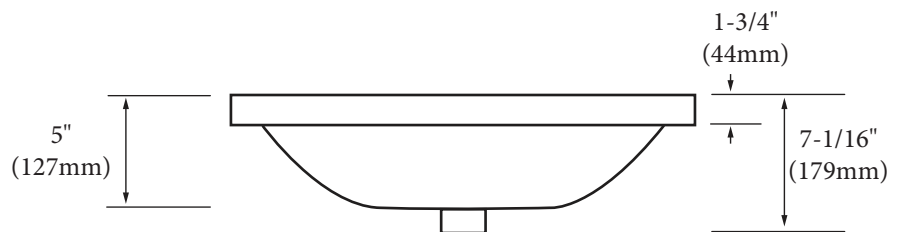

Ceramic Semi-Recessed Bathroom Sink

Specification & Installation Guide

FEATURES

- Design: Rectangular / Contemporary
- Material: Vitreous China
- Type: Semi-Recessed
- Overflow: Yes
- Size: 29-1/2"(749mm)L x 18"(457 mm)W x 7-1/16"(180 mm)H
- Basin inside depth: 5" (127 mm)
- Drain hole: Diameter 1-3/4" (45 mm)
- Drain hole: Yes Above counter installation
- Packaging Dimensions: 32"(813 mm) x 21"(533 mm) x 10" (254 mm)
- Weight: 33 lbs. / 15 kgs.

FINISHES

White

COMPLIANCE

CSA B45.5-11/IAPMO Z124-11

INSTALLATION

Follow the installation guide to install this product.

Lavatory will comply with ADA when installed per section 606 Lavatories and Sinks of the 2012 ADA standards for Accessible Design. For the under-mount installation, countertop thickness cannot be over 1" (25 mm) for ADA compliance.

For clarification, please contact Madeli Customer Care at (800)-819-6988 or (305)-718-8817 Ext. 1

All dimensions are approximate and subject to standard tolerance. Specifications subject to change without prior notice.