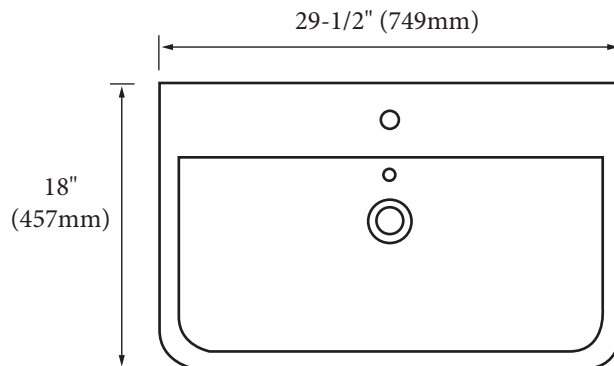

Ceramic Semi-Recessed Bathroom Sink

Specification & Installation Guide

FEATURES

- Design: Rectangular / Contemporary
- Material: Vitreous China
- Type: Semi-Recessed
- Overflow: Yes
- Size: 29-1/2"(749mm)L x 18"(457 mm)W x 7-1/16"(180 mm)H
- Basin inside depth: 5" (127 mm)
- Drain hole: Diameter 1-3/4" (45 mm)
- Drain hole: Yes Above counter installation
- Packaging Dimensions: 32"(813 mm) x 21"(533 mm) x 10" (254 mm)
- Weight: 33 lbs. / 15 kgs.

FINISHES

White

COMPLIANCE

CSA B45.5-11/IAPMO Z124-11

INSTALLATION

Follow the installation guide to install this product.

Lavatory will comply with ADA when installed per section 606 Lavatories and Sinks of the 2012 ADA standards for Accessible Design. For the under-mount installation, countertop thickness cannot be over 1" (25 mm) for ADA compliance.

For clarification, please contact Madeli Customer Care at (800)-819-6988 or (305)-718-8817 Ext. 1

All dimensions are approximate and subject to standard tolerance. Specifications subject to change without prior notice.