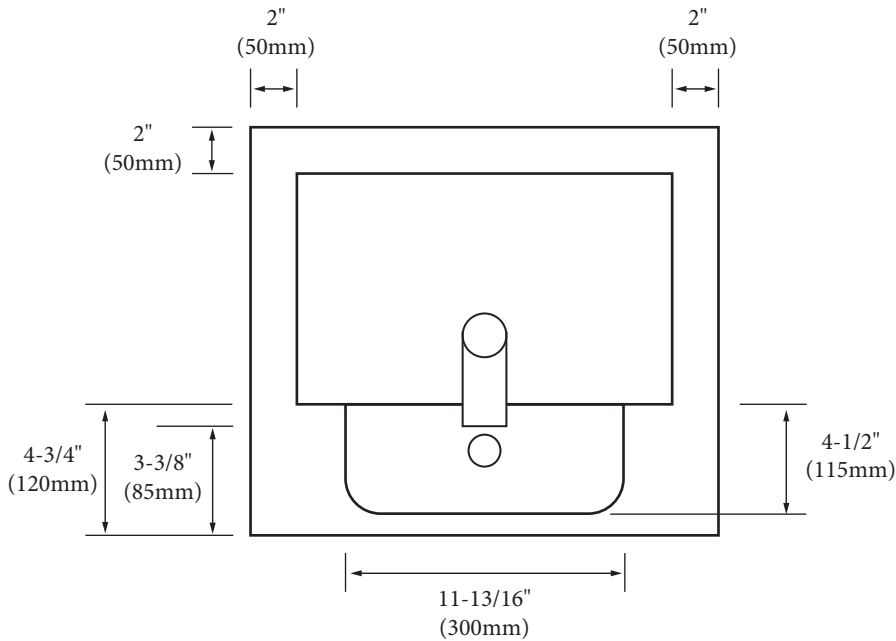

Ceramic Above Counter Bathroom Lavatory

Specification & Installation Guide

FEATURES

- Design: Rectangular / Contemporary
- Material: Vitreous China in white
- Type: Above Counter
- Overflow: Yes
- Overall Size: 19-7/8" (505mm)L x 19-3/4" (502mm)W x 3-1/16"(78mm)H
- Basin inside size: 15-15/16" (405mm)L x 13"(332mm) W x 2"(52mm) H
- Drain \varnothing : 1-3/4" (45 mm)
- Faucet hole \varnothing : 1-3/8" (35mm) - Available in single-hole
 - Single: CB-7120-110-WH
- Basin Clamp Assembly: Not applicable.
- Packaging Dimensions: 22" (559mm) x 22"(559mm) x 9" (229mm)
- Weight: 33 lbs. / 15 kgs.

All dimensions are approximate and subject to standard tolerance. Specifications subject to change without prior notice.

Ceramic Above Counter Bathroom Lavatory

Specification & Installation Guide

CUT OUT