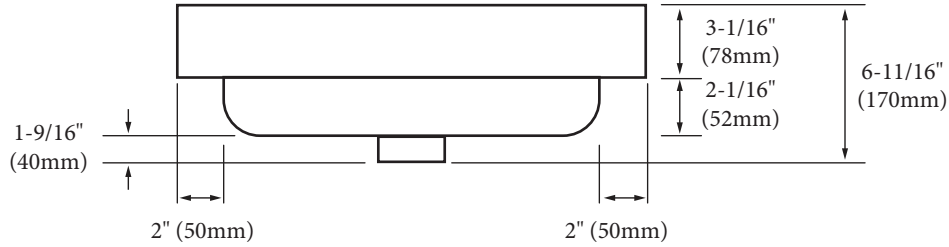

Ceramic Above Counter Bathroom Lavatory

Specification & Installation Guide

FEATURES

- Design: Rectangular / Contemporary
- Material: Vitreous China in white
- Type: Above Counter
- Overflow: Yes
- Overall Size: 19-7/8" (505mm)L x 19-3/4" (502mm)W x 3-1/16"(78mm)H
- Basin inside size: 15-15/16" (405mm)L x 13"(332mm) W x 2"(52mm) H
- Drain \varnothing : 1-3/4" (45 mm)
- Faucet hole \varnothing : 1-3/8" (35mm) - Available in single-hole
 - Single: CB-7120-110-WH
- Basin Clamp Assembly: Not applicable.
- Packaging Dimensions: 22" (559mm) x 22"(559mm) x 9" (229mm)
- Weight: 33 lbs. / 15 kgs.

All dimensions are approximate and subject to standard tolerance. Specifications subject to change without prior notice.

Ceramic Above Counter Bathroom Lavatory

Specification & Installation Guide

CUT OUT