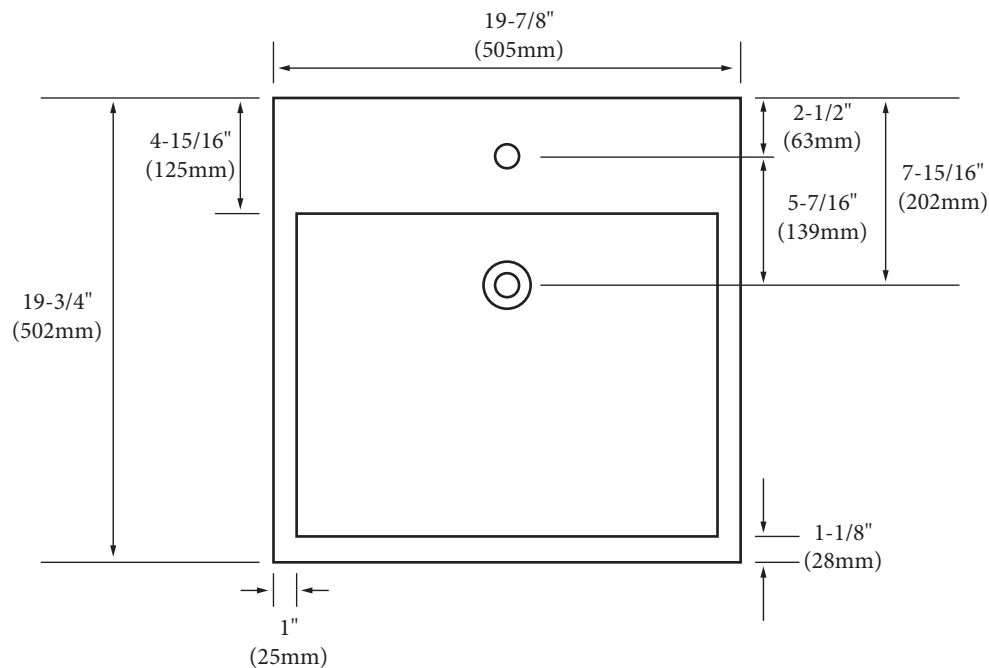

COMPLIANCE

CSA B45.5-11/IAPMO Z124-11

ADA Compliance when installed per ADA requirement.

For clarification, please contact Madeli Customer Care at (800)-819-6988 or (305)-718-8817 Ext. 1

All dimensions are approximate and subject to standard tolerance. Specifications subject to change without prior notice.