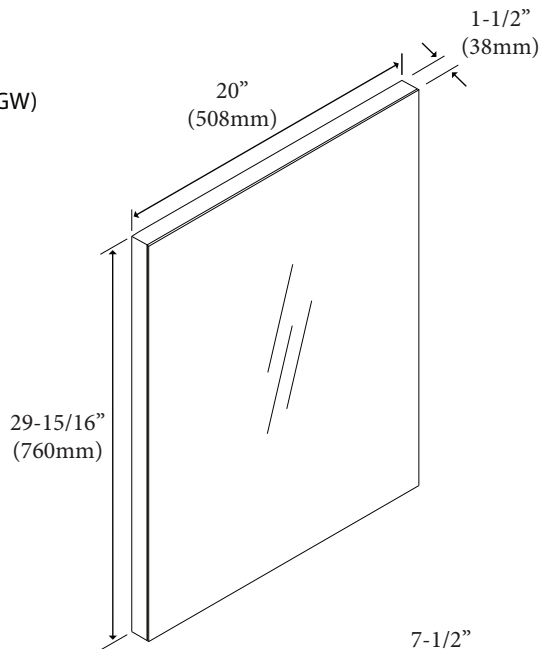

Urban - 30"H x 20"W Frameless Mirror

Specification & Installation Guide

Features

- Wall hung 30" x 20" plain frameless mirror.
- Dual installation: mirror can be hung in long or short direction.
- Size: 29-15/16" (760mm) H x 1-1/2" (38mm) D x 20" (508mm) W or 20" (508mm) H x 1-1/2" (38mm) D x 29-15/16" (760mm) W
- Frameless plain mirror with wooden base
- Wooden base finished with furniture grade solid wood veneer and polyurethane protected for beauty and durability.

Finishes

- Ash Grey (AG)
- Glossy White (GW)
- Walnut (WA)

Package Dimension

23" x 5" x 33"

Gross Weight

17.82 lbs / 8.10 kgs

TOP VIEW

SIDE VIEW