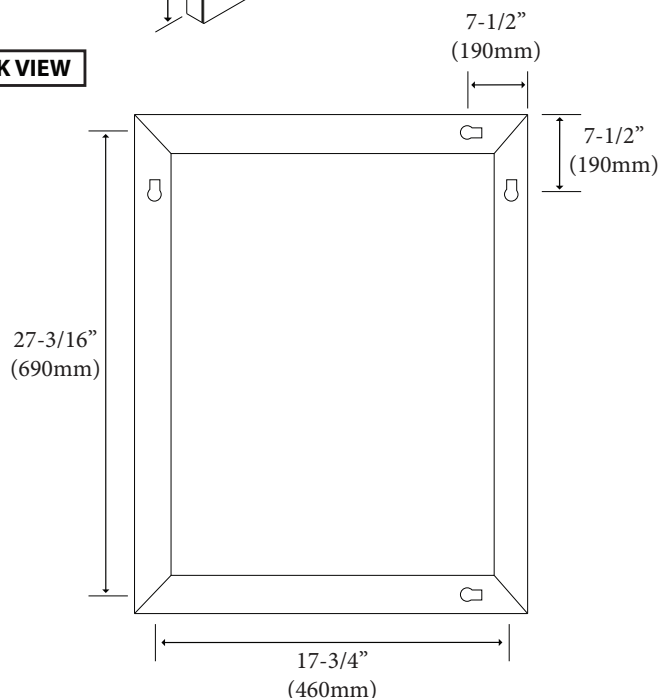

Urban - 30"H x 20"W Frameless Mirror

Specification & Installation Guide

Features

- Wall hung 30" x 20" plain frameless mirror.
- Dual installation: mirror can be hung in long or short direction.
- Size: 29-15/16" (760mm) H x 1-1/2" (38mm) D x 20" (508mm) W or 20" (508mm) H x 1-1/2" (38mm) D x 29-15/16" (760mm) W
- Frameless plain mirror with wooden base
- Wooden base finished with furniture grade solid wood veneer and polyurethane protected for beauty and durability.

Finishes

- Ash Grey (AG)
- Glossy White (GW)
- Walnut (WA)

Package Dimension

23" x 5" x 33"

Gross Weight

17.82 lbs / 8.10 kgs

TOP VIEW

For clarification, please contact Madeli Customer Care at (800)-819-6988 or (305)-718-8817 Ext. 1

All dimensions are approximate and subject to standard tolerance. Specifications subject to change without prior notice.