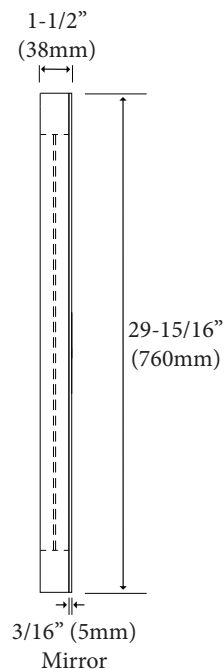

Urban - 30"H x 20"W Frameless Mirror

Specification & Installation Guide

Features

- Wall hung 30" x 20" plain frameless mirror.
- Dual installation: mirror can be hung in long or short direction.
- Size: 29-15/16" (760mm) H x 1-1/2" (38mm) D x 20" (508mm) W or 20" (508mm) H x 1-1/2" (38mm) D x 29-15/16" (760mm) W
- Frameless plain mirror with wooden base
- Wooden base finished with furniture grade solid wood veneer and polyurethane protected for beauty and durability.

Finishes

- Ash Grey (AG)
- Glossy White (GW)
- Walnut (WA)

Package Dimension

23" x 5" x 33"

Gross Weight

17.82 lbs / 8.10 kgs

TOP VIEW

SIDE VIEW