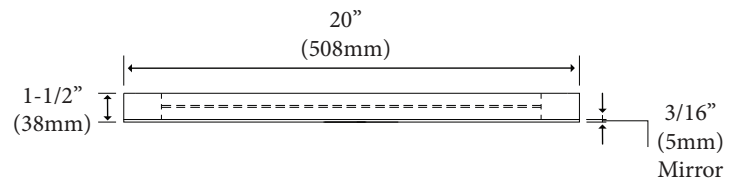

Urban - 30"H x 20"W Frameless Mirror

Specification & Installation Guide

Features

- Wall hung 30" x 20" plain frameless mirror.
- Dual installation: mirror can be hung in long or short direction.
- Size: 29-15/16" (760mm) H x 1-1/2" (38mm) D x 20" (508mm) W or 20" (508mm) H x 1-1/2" (38mm) D x 29-15/16" (760mm) W
- Frameless plain mirror with wooden base
- Wooden base finished with furniture grade solid wood veneer and polyurethane protected for beauty and durability.

Finishes

- Ash Grey (AG)
- Glossy White (GW)
- Walnut (WA)

Package Dimension

23" x 5" x 33"

Gross Weight

17.82 lbs / 8.10 kgs

TOP VIEW

SIDE VIEW