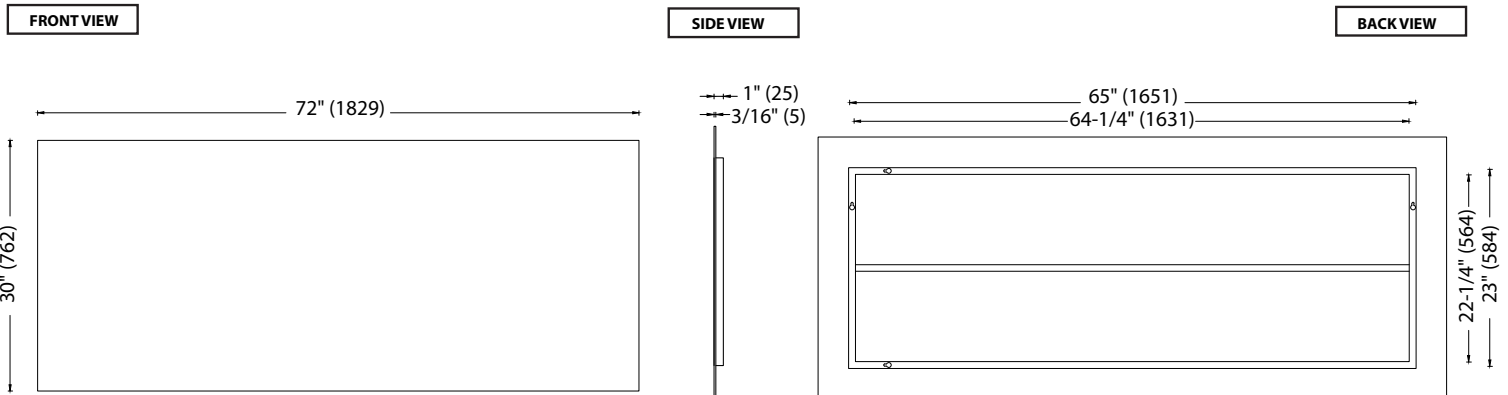

The Vetro Mirror Collection

Specification & Installation Guide

RL-VT7230-003-AL

Features

- Wall hung 72" x 30" frameless mirror
- Designer "floating" look - 3/4" off the wall
- Dual installation: mirror can be hung in long or short direction
- Size: 30"(762 mm)H x 13/16"(20 mm)D x 72"(1829 mm)W or 72"(1829 mm)H x 13/16"(20 mm)D x 30"(762 mm)W
- Frameless with aluminum base
- Copper free mirror and GreenShield™ protective backing

Package dimension

75" x 33" x 6"

Gross weight

50 lbs / 23 kgs

For clarification, please contact Madeli Customer Care at (800)-819-6988 or (305)-718-8817 Ext. 1

All dimensions are approximate and subject to standard tolerance. Specifications subject to change without prior notice.