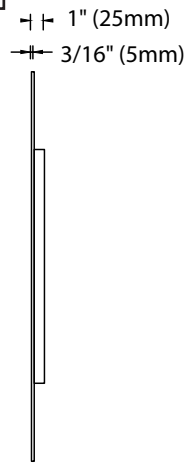

The "EvO" Mirror Collection

Specification & Installation Guide

FRONT VIEW

SIDE VIEW

BACK VIEW

Features

- Wall hung oval frameless mirror
- Designer "floating" look - 3/4" off the wall
- Plain mirror with aluminum base
- Copper free mirror and GreenShield™ protective backing

MODEL	W	H	W-2	H-2	W-3	H-3	PACKAGE	GROSS WEIGHT
RL-EV2030-003-AL	20" (508mm)	30" (762mm)	12" (305mm)	18" (457mm)	11 3/16" (284mm)	17 3/16" (437mm)	23" x 33" x 6"	11lbs/5kgs
RL-EV2436-003-AL	24" (610mm)	36" (914mm)	15" (381mm)	22" (559mm)	14 3/16" (360mm)	21 3/16" (538mm)	27" x 39" x 6"	20lbs/9kgs
RL-EV2842-003-AL	28" (711mm)	42" (1067mm)	17" (432mm)	26" (660mm)	16 3/16" (411mm)	25 3/16" (640mm)	31" x 45" x 6"	30lbs/14kgs

FRONT VIEW

SIDE VIEW

BACK VIEW

Features

- Wall hung oval frameless mirror
- Designer "floating" look - 3/4" off the wall
- Frameless DualFrost™ etched mirror edges with aluminum base
- Copper free mirror and GreenShield™ protective backing

MODEL	W	H	W-2	H-2	W-3	H-3	PACKAGE	GROSS WEIGHT
RL-EV2030-F03-AL	20" (508mm)	30" (762mm)	12" (305mm)	18" (457mm)	11 3/16" (284mm)	17 3/16" (437mm)	23" x 33" x 6"	11lbs/5kgs
RL-EV2436-F03-AL	24" (610mm)	36" (914mm)	15" (381mm)	22" (559mm)	14 3/16" (360mm)	21 3/16" (538mm)	27" x 39" x 6"	20lbs/9kgs
RL-EV2842-F03-AL	28" (711mm)	42" (1067mm)	17" (432mm)	26" (660mm)	16 3/16" (411mm)	25 3/16" (640mm)	31" x 45" x 6"	30lbs/14kgs