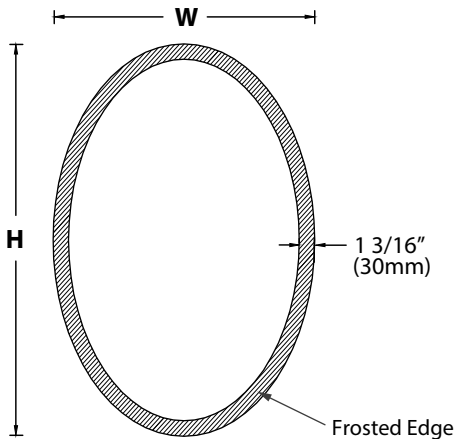

The "EvO" Mirror Collection

Specification & Installation Guide

FRONT VIEW

SIDE VIEW

BACK VIEW

Features

- Wall hung oval frameless mirror
- Designer "floating" look - 3/4" off the wall
- Plain mirror with aluminum base
- Copper free mirror and GreenShield™ protective backing

MODEL	W	H	W-2	H-2	W-3	H-3	PACKAGE	GROSS WEIGHT
RL-EV2030-003-AL	20" (508mm)	30" (762mm)	12" (305mm)	18" (457mm)	11 3/16" (284mm)	17 3/16" (437mm)	23" x 33" x 6"	11lbs/5kgs
RL-EV2436-003-AL	24" (610mm)	36" (914mm)	15" (381mm)	22" (559mm)	14 3/16" (360mm)	21 3/16" (538mm)	27" x 39" x 6"	20lbs/9kgs
RL-EV2842-003-AL	28" (711mm)	42" (1067mm)	17" (432mm)	26" (660mm)	16 3/16" (411mm)	25 3/16" (640mm)	31" x 45" x 6"	30lbs/14kgs

FRONT VIEW

SIDE VIEW

BACK VIEW

Features

- Wall hung oval frameless mirror
- Designer "floating" look - 3/4" off the wall
- Frameless DualFrost™ etched mirror edges with aluminum base
- Copper free mirror and GreenShield™ protective backing

MODEL	W	H	W-2	H-2	W-3	H-3	PACKAGE	GROSS WEIGHT
RL-EV2030-F03-AL	20" (508mm)	30" (762mm)	12" (305mm)	18" (457mm)	11 3/16" (284mm)	17 3/16" (437mm)	23" x 33" x 6"	11lbs/5kgs
RL-EV2436-F03-AL	24" (610mm)	36" (914mm)	15" (381mm)	22" (559mm)	14 3/16" (360mm)	21 3/16" (538mm)	27" x 39" x 6"	20lbs/9kgs
RL-EV2842-F03-AL	28" (711mm)	42" (1067mm)	17" (432mm)	26" (660mm)	16 3/16" (411mm)	25 3/16" (640mm)	31" x 45" x 6"	30lbs/14kgs