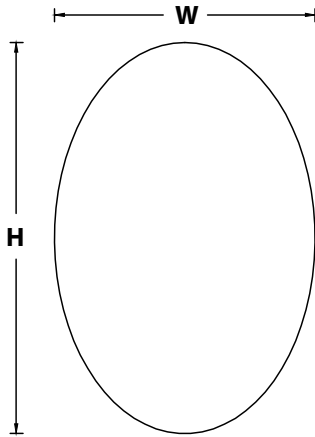

The "EvO" Mirror Collection

Specification & Installation Guide

FRONT VIEW

SIDE VIEW

BACK VIEW

Features

- Wall hung oval frameless mirror
- Designer "floating" look - 3/4" off the wall
- Plain mirror with aluminum base
- Copper free mirror and GreenShield™ protective backing

MODEL	W	H	W-2	H-2	W-3	H-3	PACKAGE	GROSS WEIGHT
RL-EV2030-003-AL	20" (508mm)	30" (762mm)	12" (305mm)	18" (457mm)	11 3/16" (284mm)	17 3/16" (437mm)	23" x 33" x 6"	11lbs/5kgs
RL-EV2436-003-AL	24" (610mm)	36" (914mm)	15" (381mm)	22" (559mm)	14 3/16" (360mm)	21 3/16" (538mm)	27" x 39" x 6"	20lbs/9kgs
RL-EV2842-003-AL	28" (711mm)	42" (1067mm)	17" (432mm)	26" (660mm)	16 3/16" (411mm)	25 3/16" (640mm)	31" x 45" x 6"	30lbs/14kgs

FRONT VIEW

SIDE VIEW

BACK VIEW

Features

- Wall hung oval frameless mirror
- Designer "floating" look - 3/4" off the wall
- Frameless DualFrost™ etched mirror edges with aluminum base
- Copper free mirror and GreenShield™ protective backing

MODEL	W	H	W-2	H-2	W-3	H-3	PACKAGE	GROSS WEIGHT
RL-EV2030-F03-AL	20" (508mm)	30" (762mm)	12" (305mm)	18" (457mm)	11 3/16" (284mm)	17 3/16" (437mm)	23" x 33" x 6"	11lbs/5kgs
RL-EV2436-F03-AL	24" (610mm)	36" (914mm)	15" (381mm)	22" (559mm)	14 3/16" (360mm)	21 3/16" (538mm)	27" x 39" x 6"	20lbs/9kgs
RL-EV2842-F03-AL	28" (711mm)	42" (1067mm)	17" (432mm)	26" (660mm)	16 3/16" (411mm)	25 3/16" (640mm)	31" x 45" x 6"	30lbs/14kgs