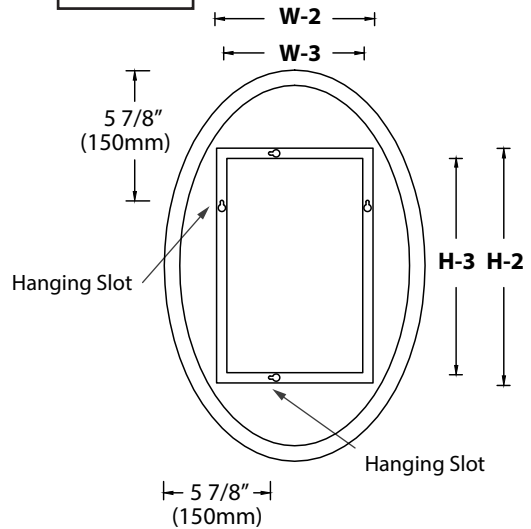

The "EvO" Mirror Collection

Specification & Installation Guide

FRONT VIEW

SIDE VIEW

BACK VIEW

Features

- Wall hung oval frameless mirror
- Designer "floating" look - 3/4" off the wall
- Plain mirror with aluminum base
- Copper free mirror and GreenShield™ protective backing

MODEL	W	H	W-2	H-2	W-3	H-3	PACKAGE	GROSS WEIGHT
RL-EV2030-003-AL	20" (508mm)	30" (762mm)	12" (305mm)	18" (457mm)	11 3/16" (284mm)	17 3/16" (437mm)	23" x 33" x 6"	11lbs/5kgs
RL-EV2436-003-AL	24" (610mm)	36" (914mm)	15" (381mm)	22" (559mm)	14 3/16" (360mm)	21 3/16" (538mm)	27" x 39" x 6"	20lbs/9kgs
RL-EV2842-003-AL	28" (711mm)	42" (1067mm)	17" (432mm)	26" (660mm)	16 3/16" (411mm)	25 3/16" (640mm)	31" x 45" x 6"	30lbs/14kgs

FRONT VIEW

SIDE VIEW

BACK VIEW

Features

- Wall hung oval frameless mirror
- Designer "floating" look - 3/4" off the wall
- Frameless DualFrost™ etched mirror edges with aluminum base
- Copper free mirror and GreenShield™ protective backing

MODEL	W	H	W-2	H-2	W-3	H-3	PACKAGE	GROSS WEIGHT
RL-EV2030-F03-AL	20" (508mm)	30" (762mm)	12" (305mm)	18" (457mm)	11 3/16" (284mm)	17 3/16" (437mm)	23" x 33" x 6"	11lbs/5kgs
RL-EV2436-F03-AL	24" (610mm)	36" (914mm)	15" (381mm)	22" (559mm)	14 3/16" (360mm)	21 3/16" (538mm)	27" x 39" x 6"	20lbs/9kgs
RL-EV2842-F03-AL	28" (711mm)	42" (1067mm)	17" (432mm)	26" (660mm)	16 3/16" (411mm)	25 3/16" (640mm)	31" x 45" x 6"	30lbs/14kgs