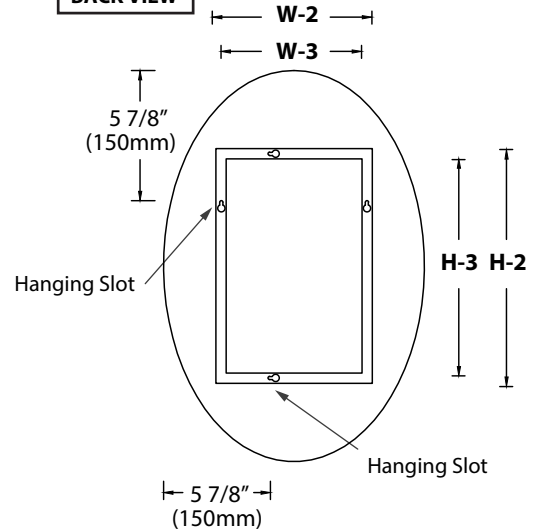

The "EvO" Mirror Collection

Specification & Installation Guide

FRONT VIEW

SIDE VIEW

BACK VIEW

Features

- Wall hung oval frameless mirror
- Designer "floating" look - 3/4" off the wall
- Plain mirror with aluminum base
- Copper free mirror and GreenShield™ protective backing

MODEL	W	H	W-2	H-2	W-3	H-3	PACKAGE	GROSS WEIGHT
RL-EV2030-003-AL	20" (508mm)	30" (762mm)	12" (305mm)	18" (457mm)	11 3/16" (284mm)	17 3/16" (437mm)	23" x 33" x 6"	11lbs/5kgs
RL-EV2436-003-AL	24" (610mm)	36" (914mm)	15" (381mm)	22" (559mm)	14 3/16" (360mm)	21 3/16" (538mm)	27" x 39" x 6"	20lbs/9kgs
RL-EV2842-003-AL	28" (711mm)	42" (1067mm)	17" (432mm)	26" (660mm)	16 3/16" (411mm)	25 3/16" (640mm)	31" x 45" x 6"	30lbs/14kgs

FRONT VIEW

SIDE VIEW

BACK VIEW

Features

- Wall hung oval frameless mirror
- Designer "floating" look - 3/4" off the wall
- Frameless DualFrost™ etched mirror edges with aluminum base
- Copper free mirror and GreenShield™ protective backing

MODEL	W	H	W-2	H-2	W-3	H-3	PACKAGE	GROSS WEIGHT
RL-EV2030-F03-AL	20" (508mm)	30" (762mm)	12" (305mm)	18" (457mm)	11 3/16" (284mm)	17 3/16" (437mm)	23" x 33" x 6"	11lbs/5kgs
RL-EV2436-F03-AL	24" (610mm)	36" (914mm)	15" (381mm)	22" (559mm)	14 3/16" (360mm)	21 3/16" (538mm)	27" x 39" x 6"	20lbs/9kgs
RL-EV2842-F03-AL	28" (711mm)	42" (1067mm)	17" (432mm)	26" (660mm)	16 3/16" (411mm)	25 3/16" (640mm)	31" x 45" x 6"	30lbs/14kgs