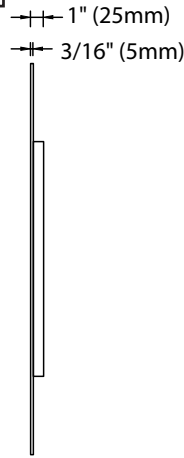

The "EvO" Mirror Collection

Specification & Installation Guide

FRONT VIEW

SIDE VIEW

BACK VIEW

Features

- Wall hung oval frameless mirror
- Designer "floating" look - 3/4" off the wall
- Plain mirror with aluminum base
- Copper free mirror and GreenShield™ protective backing

MODEL	W	H	W-2	H-2	W-3	H-3	PACKAGE	GROSS WEIGHT
RL-EV2030-003-AL	20" (508mm)	30" (762mm)	12" (305mm)	18" (457mm)	11 3/16" (284mm)	17 3/16" (437mm)	23" x 33" x 6"	11lbs/5kgs
RL-EV2436-003-AL	24" (610mm)	36" (914mm)	15" (381mm)	22" (559mm)	14 3/16" (360mm)	21 3/16" (538mm)	27" x 39" x 6"	20lbs/9kgs
RL-EV2842-003-AL	28" (711mm)	42" (1067mm)	17" (432mm)	26" (660mm)	16 3/16" (411mm)	25 3/16" (640mm)	31" x 45" x 6"	30lbs/14kgs

FRONT VIEW

SIDE VIEW

BACK VIEW

Features

- Wall hung oval frameless mirror
- Designer "floating" look - 3/4" off the wall
- Frameless DualFrost™ etched mirror edges with aluminum base
- Copper free mirror and GreenShield™ protective backing

MODEL	W	H	W-2	H-2	W-3	H-3	PACKAGE	GROSS WEIGHT
RL-EV2030-F03-AL	20" (508mm)	30" (762mm)	12" (305mm)	18" (457mm)	11 3/16" (284mm)	17 3/16" (437mm)	23" x 33" x 6"	11lbs/5kgs
RL-EV2436-F03-AL	24" (610mm)	36" (914mm)	15" (381mm)	22" (559mm)	14 3/16" (360mm)	21 3/16" (538mm)	27" x 39" x 6"	20lbs/9kgs
RL-EV2842-F03-AL	28" (711mm)	42" (1067mm)	17" (432mm)	26" (660mm)	16 3/16" (411mm)	25 3/16" (640mm)	31" x 45" x 6"	30lbs/14kgs