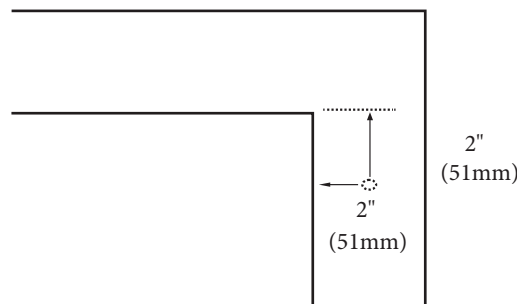

- QSA1812-36-110-XX - Single faucet (as shown)
- QSA1812-36-130-XX - 8" widespread

Quartzstone Countertop – 36"

Specification & Installation Guide

FEATURES

- Design: Quartzstone Countertop
- Material: Quartz composite.
- Dimension: 35-13/16" (910 mm)L x 18-5/16" (465 mm)W x 3/4" (20 mm)H
- Basin cut-out for Madeli under mount sink CB-1813.
- Faucet hole(s): Single or 8" widespread.
- Backsplash is not included.
- Packaging Dimensions: 39" (991 mm) x 21" (534 mm) x 4" (102 mm)
- Gross Weight: 54 lbs (25 kg)

TOP VIEW

UNDER SIDE VIEW (CLIP POSITIONS)

For clarification, please contact Madeli Customer Care at (800)-819-6988 or (305)-718-8817 Ext. 1

All dimensions are approximate and subject to standard tolerance. Specifications subject to change without prior notice.