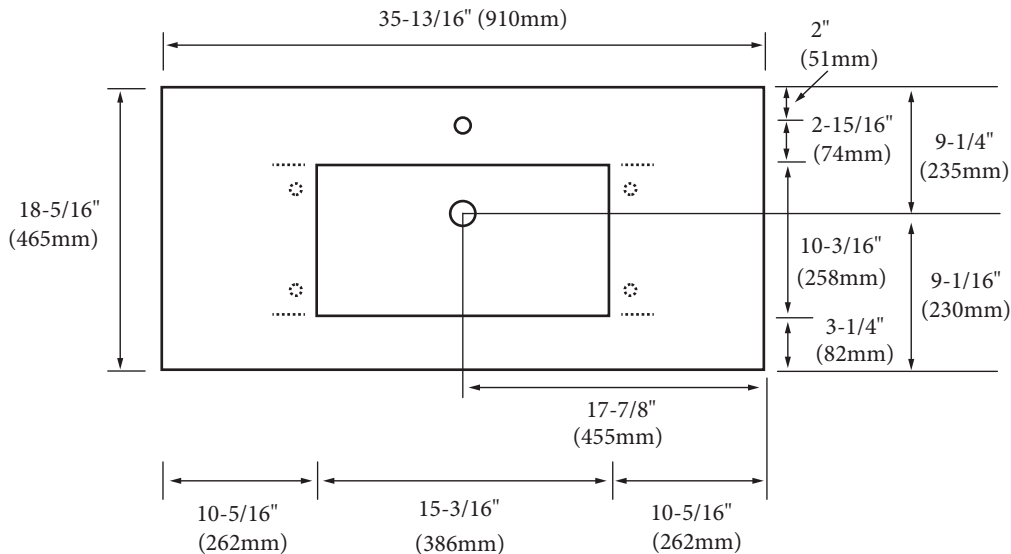

- QSA1812-36-110-XX - Single faucet (as shown)
- QSA1812-36-130-XX - 8" widespread

Quartzstone Countertop – 36"

Specification & Installation Guide

FEATURES

- Design: Quartzstone Countertop
- Material: Quartz composite.
- Dimension: 35-13/16" (910 mm)L x 18-5/16" (465 mm)W x 3/4" (20 mm)H
- Basin cut-out for Madeli under mount sink CB-1813.
- Faucet hole(s): Single or 8" widespread.
- Backsplash is not included.
- Packaging Dimensions: 39" (991 mm) x 21" (534 mm) x 4" (102 mm)
- Gross Weight: 54 lbs (25 kg)

TOP VIEW

UNDER SIDE VIEW (CLIP POSITIONS)

For clarification, please contact Madeli Customer Care at (800)-819-6988 or (305)-718-8817 Ext. 1

All dimensions are approximate and subject to standard tolerance. Specifications subject to change without prior notice.