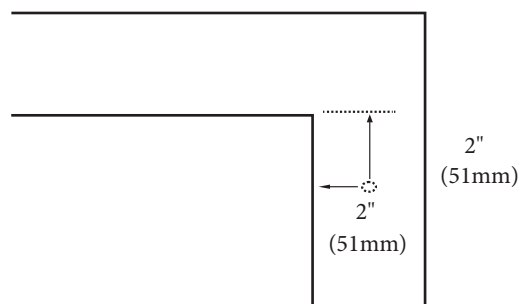

For clarification, please contact Madeli Customer Care at (800)-819-6988 or (305)-718-8817 Ext. 1

All dimensions are approximate and subject to standard tolerance. Specifications subject to change without prior notice.