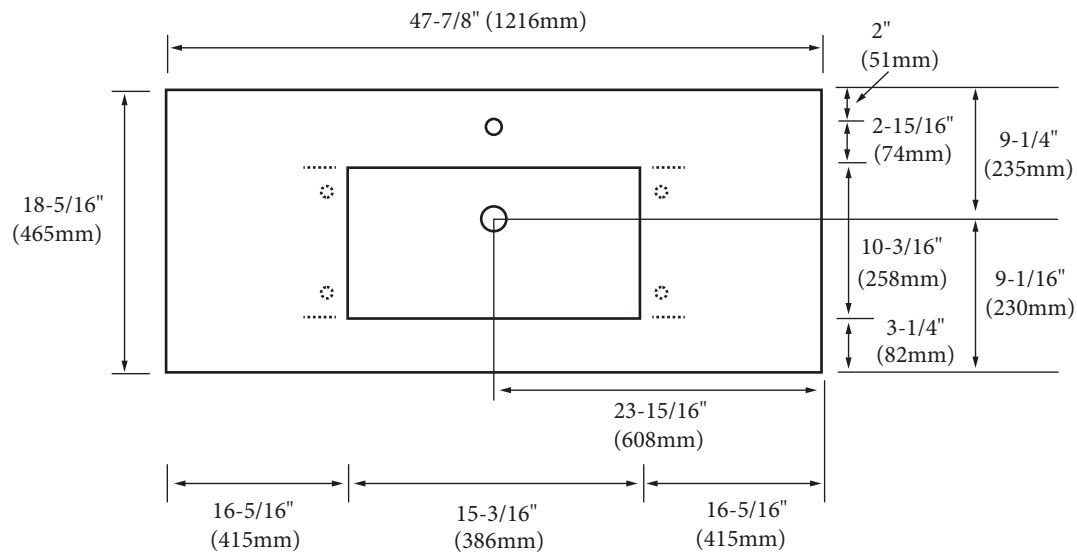

- QSA1812-48-110-XX - Single faucet (as shown)
- QSA1812-48-130-XX - 8" widespread

## Quartzstone Countertop – 48" Single

### FEATURES

- Design: Quartzstone Countertop
- Material: Quartz composite.
- Dimension: 47-7/8" (1216 mm)L x 18-5/16" (465 mm)W x 3/4" (20 mm)H
- Basin cut-out for Madeli under mount sink CB-1813.
- Faucet hole(s): Single or 8" widespread.
- Backsplash is not included.
- Packaging Dimensions: 51" (1295 mm) x 21" (534 mm) x 4" (102 mm)
- Gross Weight: 76 lbs (35 kg)

### UNDER SIDE VIEW (CLIP POSITIONS)

**For clarification, please contact Madeli Customer Care at (800)-819-6988 or (305)-718-8817 Ext. 1**

All dimensions are approximate and subject to standard tolerance. Specifications subject to change without prior notice.