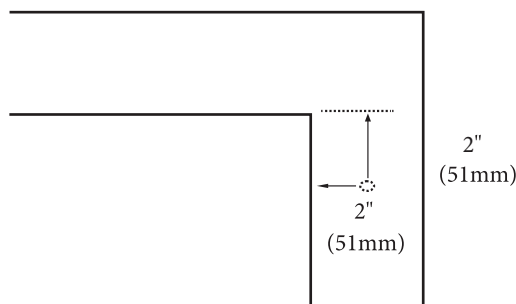

- QSA1812-48-210-XX - Single faucet (as shown)
- QSA1812-48-230-XX - 8" widespread

Quartzstone Countertop – 48" Double

Specification & Installation Guide

FEATURES

- Design: Quartzstone Countertop
- Material: Quartz composite.
- Dimension: 47-7/8" (1216 mm)L x 18-5/16" (465 mm)W x 3/4" (20 mm)H
- Two basins cut-out for Madeli under mount sink CB-1813.
- Faucet hole(s): Single or 8" widespread.
- Backsplash is not included.
- Packaging Dimensions: 51" (1295 mm) x 21" (534 mm) x 4" (102 mm)
- Gross Weight: 76 lbs (35 kg)

TOP VIEW

UNDER SIDE VIEW (CLIP POSITIONS)

For clarification, please contact Madeli Customer Care at (800)-819-6988 or (305)-718-8817 Ext. 1

All dimensions are approximate and subject to standard tolerance. Specifications subject to change without prior notice.