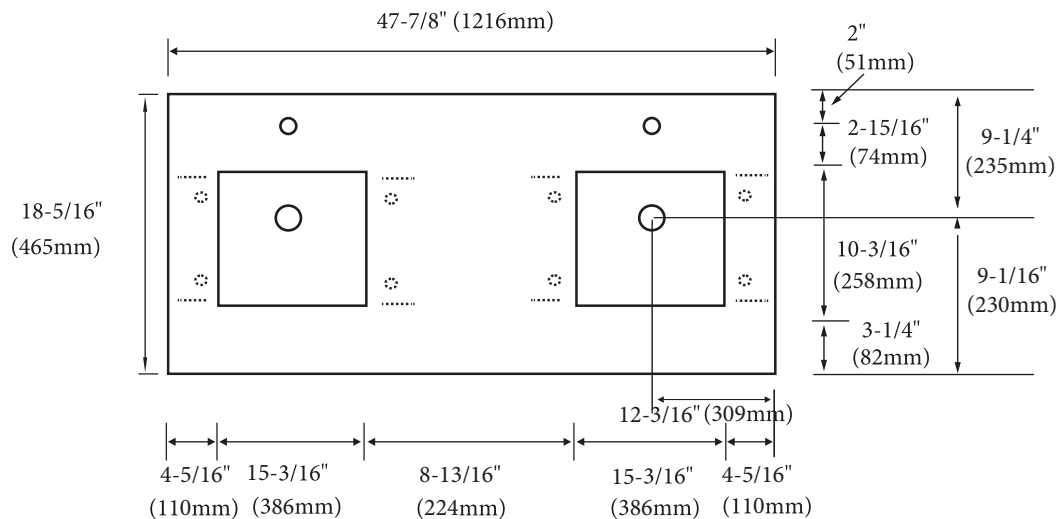

- QSA1812-48-210-XX - Single faucet (as shown)
- QSA1812-48-230-XX - 8" widespread

Quartzstone Countertop – 48" Double

Specification & Installation Guide

FEATURES

- Design: Quartzstone Countertop
- Material: Quartz composite.
- Dimension: 47-7/8" (1216 mm)L x 18-5/16" (465 mm)W x 3/4" (20 mm)H
- Two basins cut-out for Madeli under mount sink CB-1813.
- Faucet hole(s): Single or 8" widespread.
- Backsplash is not included.
- Packaging Dimensions: 51" (1295 mm) x 21" (534 mm) x 4" (102 mm)
- Gross Weight: 76 lbs (35 kg)

TOP VIEW

UNDER SIDE VIEW (CLIP POSITIONS)

For clarification, please contact Madeli Customer Care at (800)-819-6988 or (305)-718-8817 Ext. 1

All dimensions are approximate and subject to standard tolerance. Specifications subject to change without prior notice.