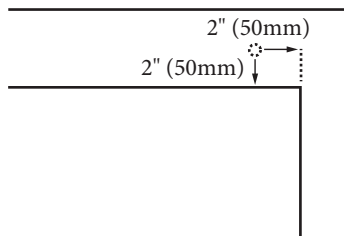

- QST2208-24-110-XX - Single faucet (as shown)
- QST2208-24-130-XX - 8" widespread

Quartzstone Countertop – 24"

Specification & Installation Guide

FEATURES

- Design: Quartzstone Countertop
- Material: Quartz composite.
- Dimension: 23-7/8" (606 mm)L x 22-3/16" (564 mm)W x 3/4" (20 mm)H
- Basin cut-out for Madeli under mount sink CB-2015
- Faucet hole(s): Single or 8" widespread.
- 4"H backsplash is included
- Packaging Dimensions: 27" (686 mm) x 25" (635 mm) x 4" (102 mm)
- Gross Weight: 34 lbs (16 kg)

TOP VIEW

CLIP PRE-DRILLED HOLE POSITION

For clarification, please contact Madeli Customer Care at (800)-819-6988 or (305)-718-8817 Ext. 1

All dimensions are approximate and subject to standard tolerance. Specifications subject to change without prior notice.