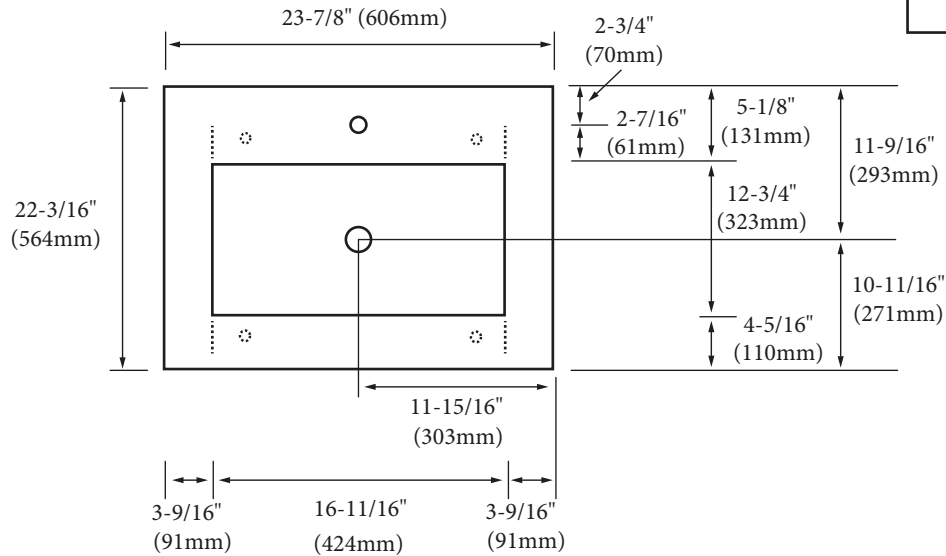

- QST2208-24-110-XX - Single faucet (as shown)
- QST2208-24-130-XX - 8" widespread

Quartzstone Countertop – 24"

Specification & Installation Guide

FEATURES

- Design: Quartzstone Countertop
- Material: Quartz composite.
- Dimension: 23-7/8" (606 mm)L x 22-3/16" (564 mm)W x 3/4" (20 mm)H
- Basin cut-out for Madeli under mount sink CB-2015
- Faucet hole(s): Single or 8" widespread.
- 4"H backsplash is included
- Packaging Dimensions: 27" (686 mm) x 25" (635 mm) x 4" (102 mm)
- Gross Weight: 34 lbs (16 kg)

TOP VIEW

CLIP PRE-DRILLED HOLE POSITION

For clarification, please contact Madeli Customer Care at (800)-819-6988 or (305)-718-8817 Ext. 1

All dimensions are approximate and subject to standard tolerance. Specifications subject to change without prior notice.