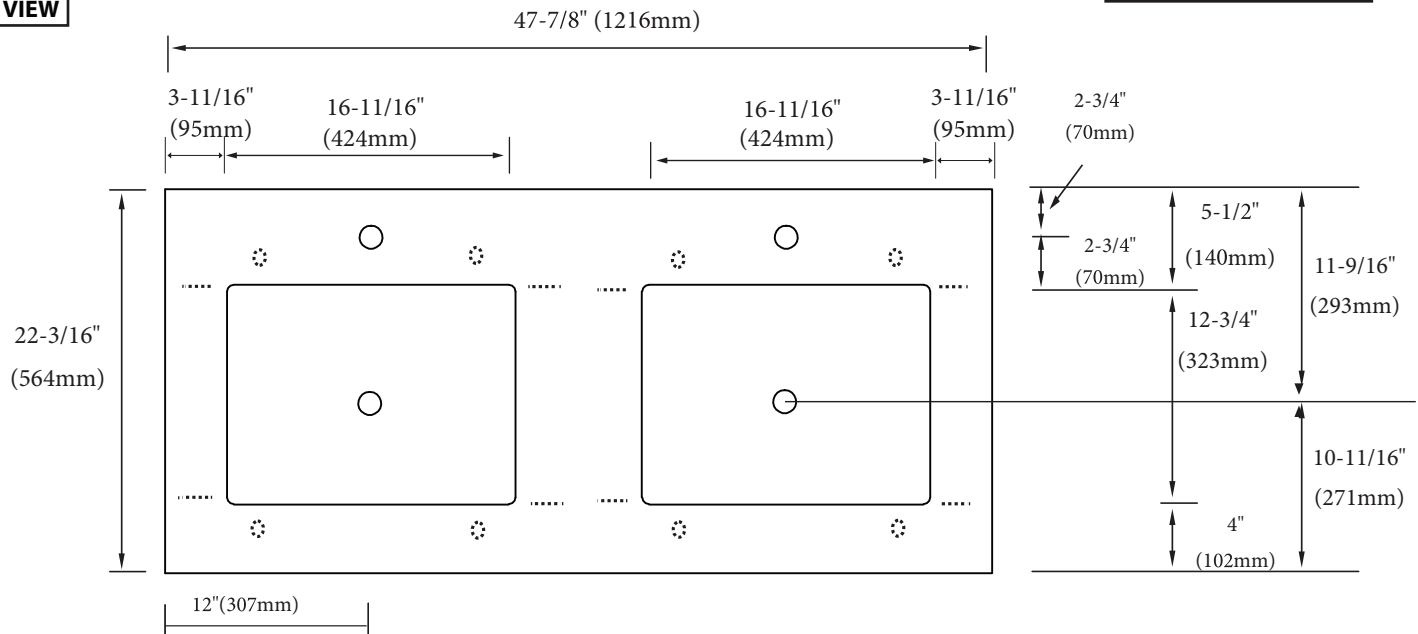

- QST2208-48-210-XX - Single faucet (as shown)
- QST2208-48-230-XX - 8" widespread

## Quartzstone Countertop – 48"

### FEATURES

- Design: Quartzstone Countertop
- Material: Quartz composite.
- Dimension: 47-7/8" (1216 mm)L x 22-3/16" (564 mm)W x 3/4" (20 mm)H
- Basin cut-out for Madeli under mount sink CB-2015
- Faucet hole(s): Single or 8" widespread.
- 4"H backsplash is included
- Packaging Dimensions: 51" (1295 mm) x 25" (635 mm) x 4" (102 mm)
- Gross Weight: 80 lbs (37 kg)

### UNDER SIDE VIEW (CLIP POSITIONS)

**For clarification, please contact Madeli Customer Care at (800)-819-6988 or (305)-718-8817 Ext. 1**

All dimensions are approximate and subject to standard tolerance. Specifications subject to change without prior notice.