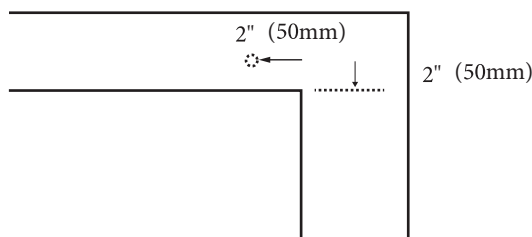

For clarification, please contact Madeli Customer Care at (800)-819-6988 or (305)-718-8817 Ext. 1

All dimensions are approximate and subject to standard tolerance. Specifications subject to change without prior notice.