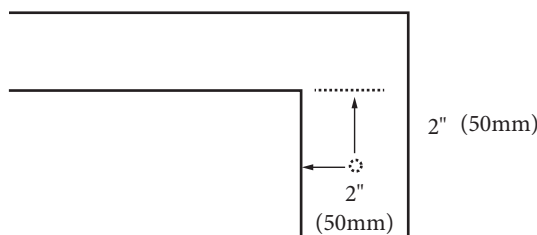

For clarification, please contact Madeli Customer Care at (800)-819-6988 or (305)-718-8817 Ext. 1

All dimensions are approximate and subject to standard tolerance. Specifications subject to change without prior notice.