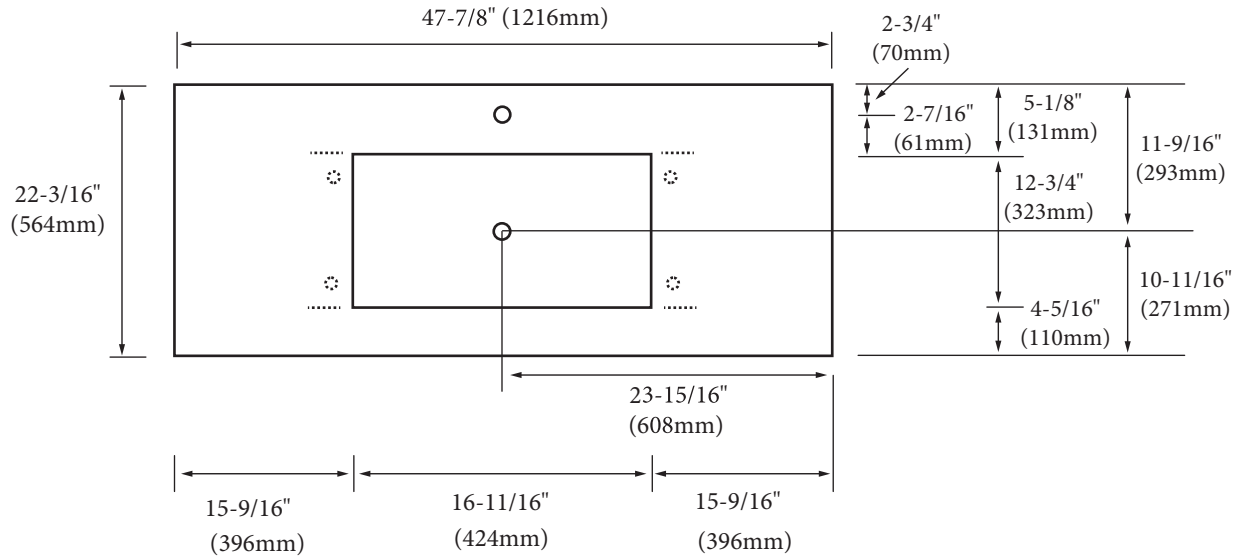

- QST2208-48-110-XX - Single faucet (as shown)
- QST2208-48-130-XX - 8" widespread

## Quartzstone Countertop – 48"

### FEATURES

- Design: Quartzstone Countertop
- Material: Quartz composite.
- Dimension: 47-7/8" (1216 mm)L x 22-3/16" (564 mm)W x 3/4" (20 mm)H
- Basin cut-out for Madeli under mount sink CB-2015
- Faucet hole(s): Single or 8" widespread.
- 4"H backsplash is included
- Packaging Dimensions: 51" (1295 mm) x 25" (635 mm) x 4" (102 mm)
- Gross Weight: 80 lbs (37 kg)

### UNDER SIDE VIEW (CLIP POSITIONS)

**For clarification, please contact Madeli Customer Care at (800)-819-6988 or (305)-718-8817 Ext. 1**

All dimensions are approximate and subject to standard tolerance. Specifications subject to change without prior notice.